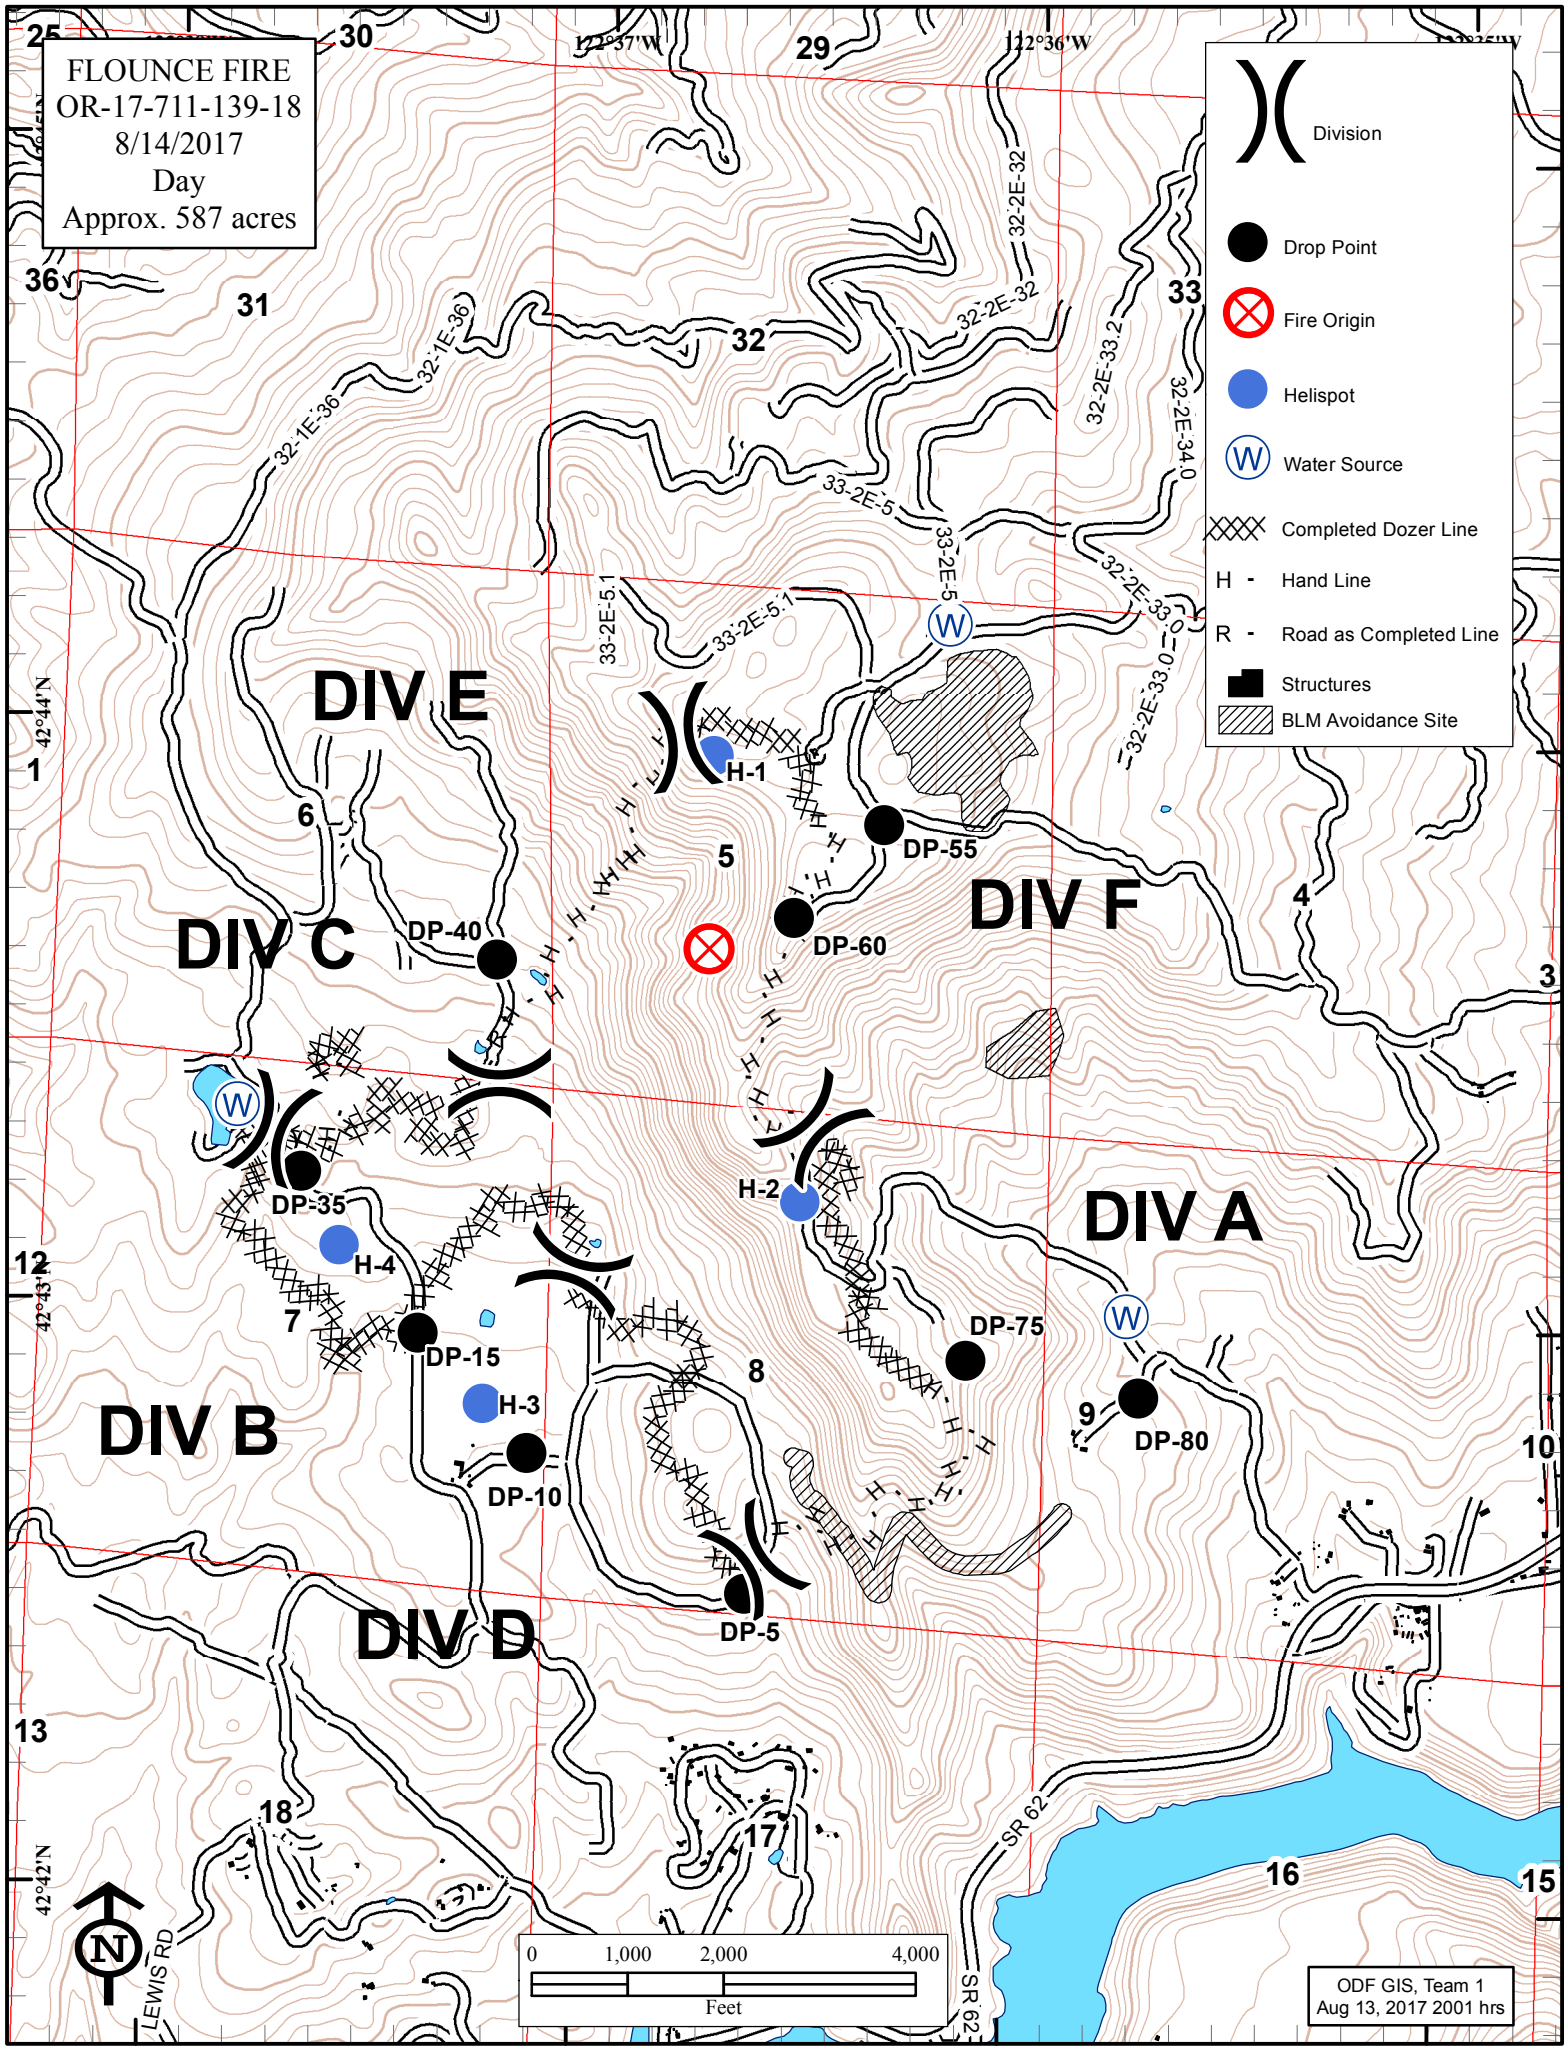

FLOUNCE FIRE
 OR-17-711-139-18
 8/14/2017
 Day
 Approx. 587 acres

	Division
	Drop Point
	Fire Origin
	Helispot
	Water Source
	Completed Dozer Line
	Hand Line
	Road as Completed Line
	Structures
	BLM Avoidance Site

ODF GIS, Team 1
 Aug 13, 2017 2001 hrs