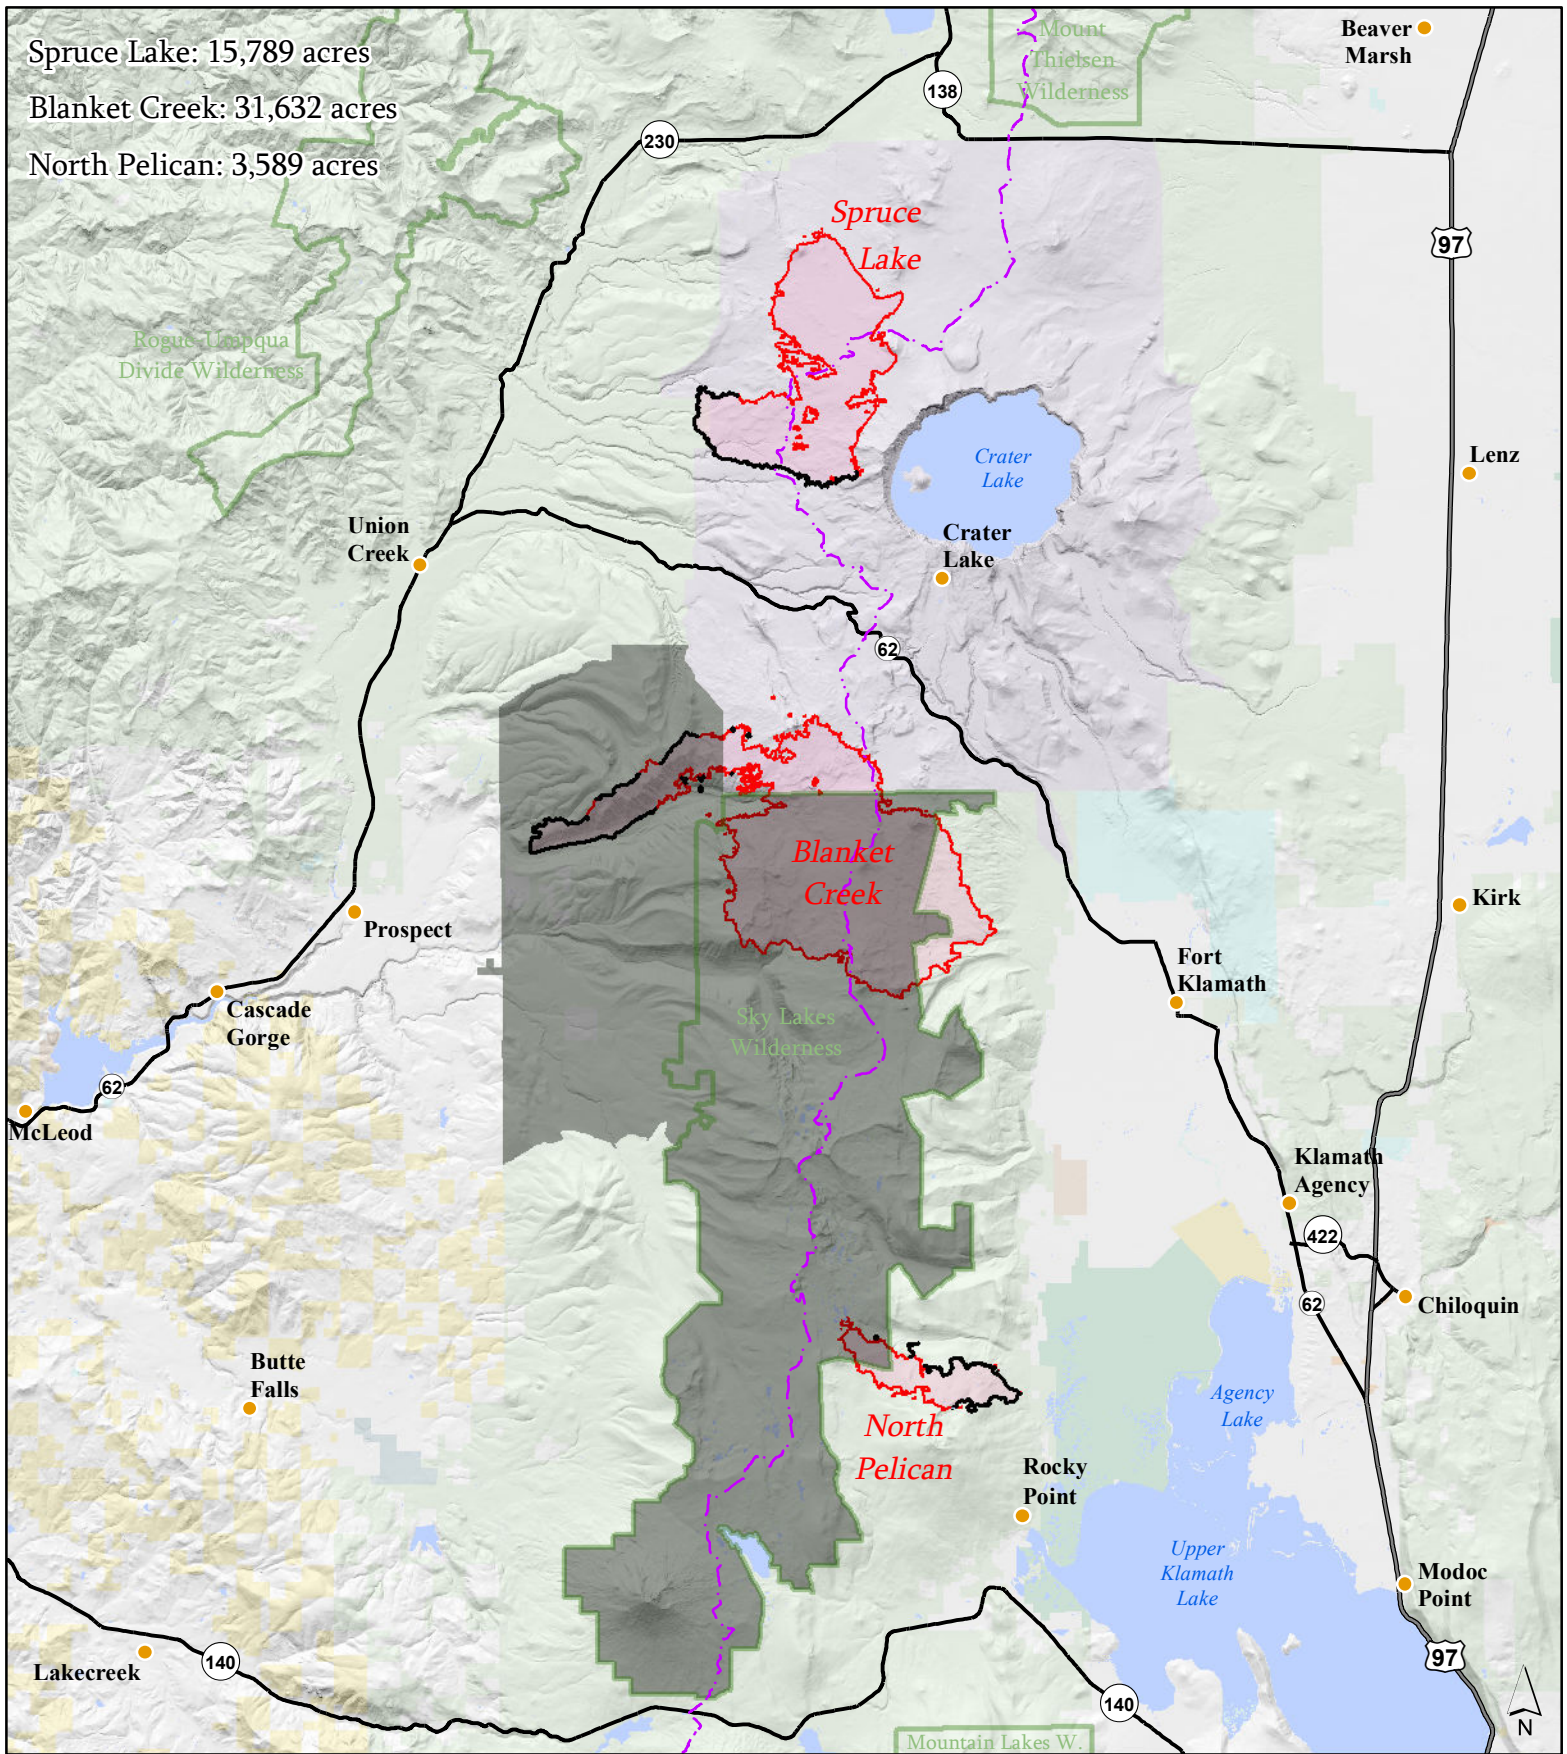

Spruce Lake: 15,789 acres
 Blanket Creek: 31,632 acres
 North Pelican: 3,589 acres

- | | | |
|-----------------------|----------------------------------|----------------------------|
| ● Cities | Land Status | ■ Bureau of Indian Affairs |
| — Completed Line | ■ Bureau of Land Management | ■ Other Federal |
| ■ Closure USFS | ■ U.S. Forest Service | ■ State |
| — Pacific Crest Trail | ■ National Park Service | ■ Local Government |
| ■ Fire Perimeter | ■ U.S. Fish and Wildlife Service | ■ Private/Unknown |

Public Information Map
High Cascades Complex East Zone
 OR-FWF-000514
 September 16, 2017

 SOUTHWEST AREA
 INCIDENT MANAGEMENT TEAM 3

0 1 2 4 Miles