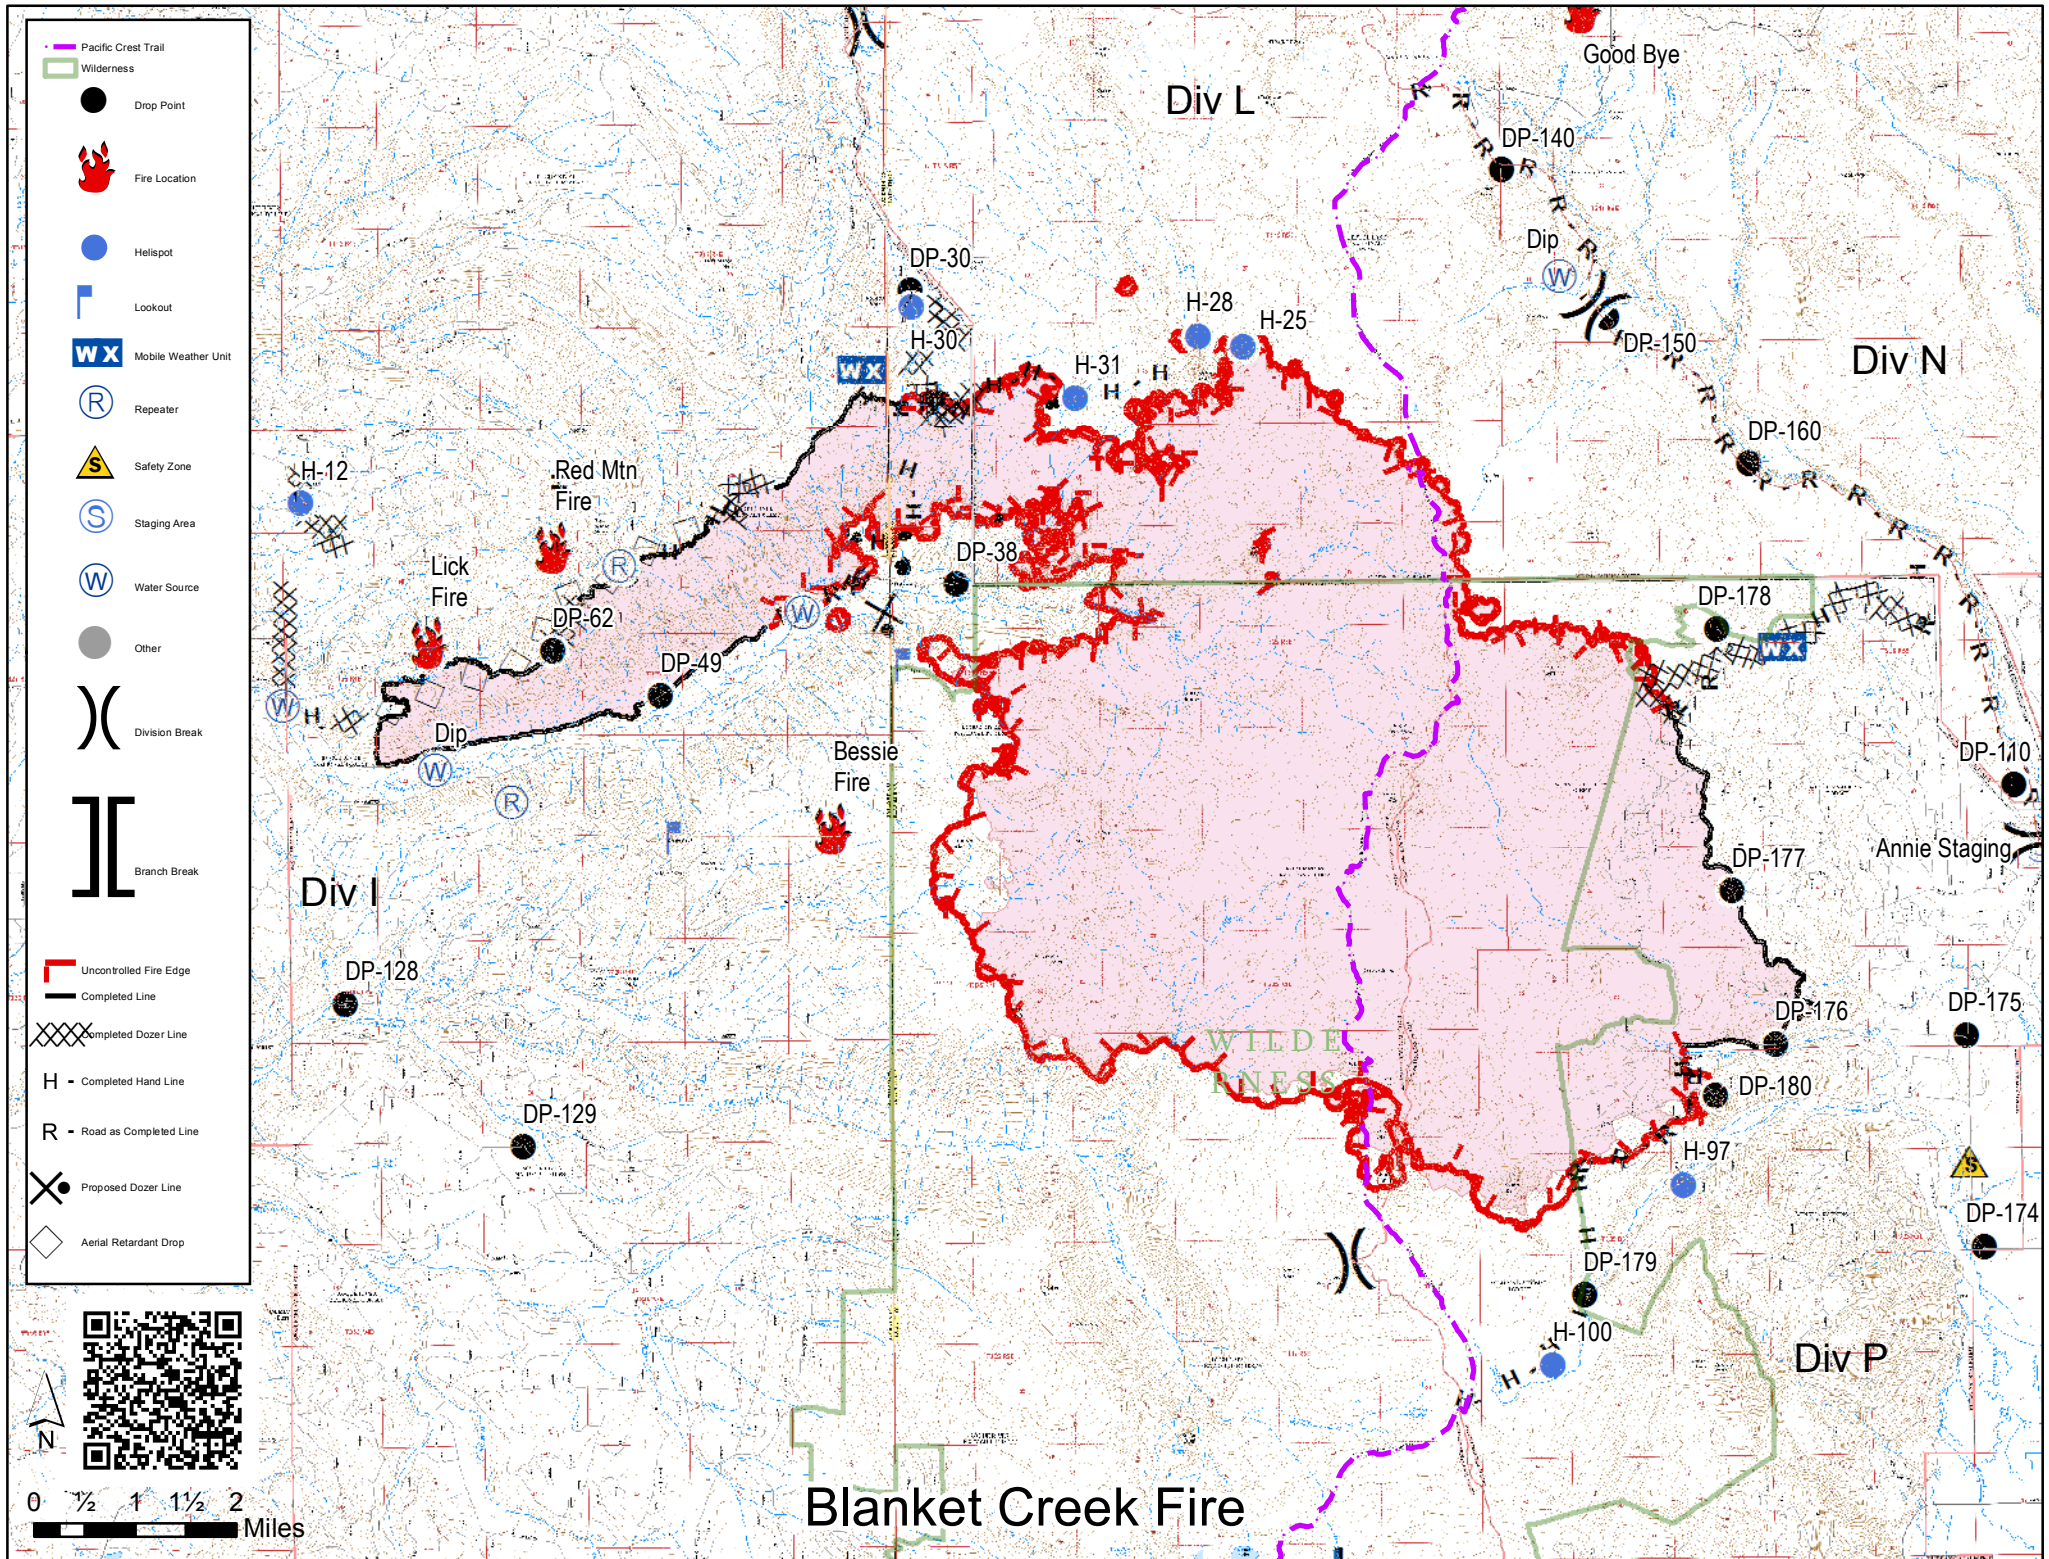

- Pacific Crest Trail
- Wilderness
- Drop Point
- Fire Location
- Helispot
- Lookout
- Mobile Weather Unit
- Repeater
- Safety Zone
- Staging Area
- Water Source
- Other
- Division Break
- Branch Break
- Uncontrolled Fire Edge
- Completed Line
- Completed Dozer Line
- Completed Hand Line
- Road as Completed Line
- Proposed Dozer Line
- Aerial Retardant Drop

0 1/2 1 1 1/2 2 Miles

Blanket Creek Fire