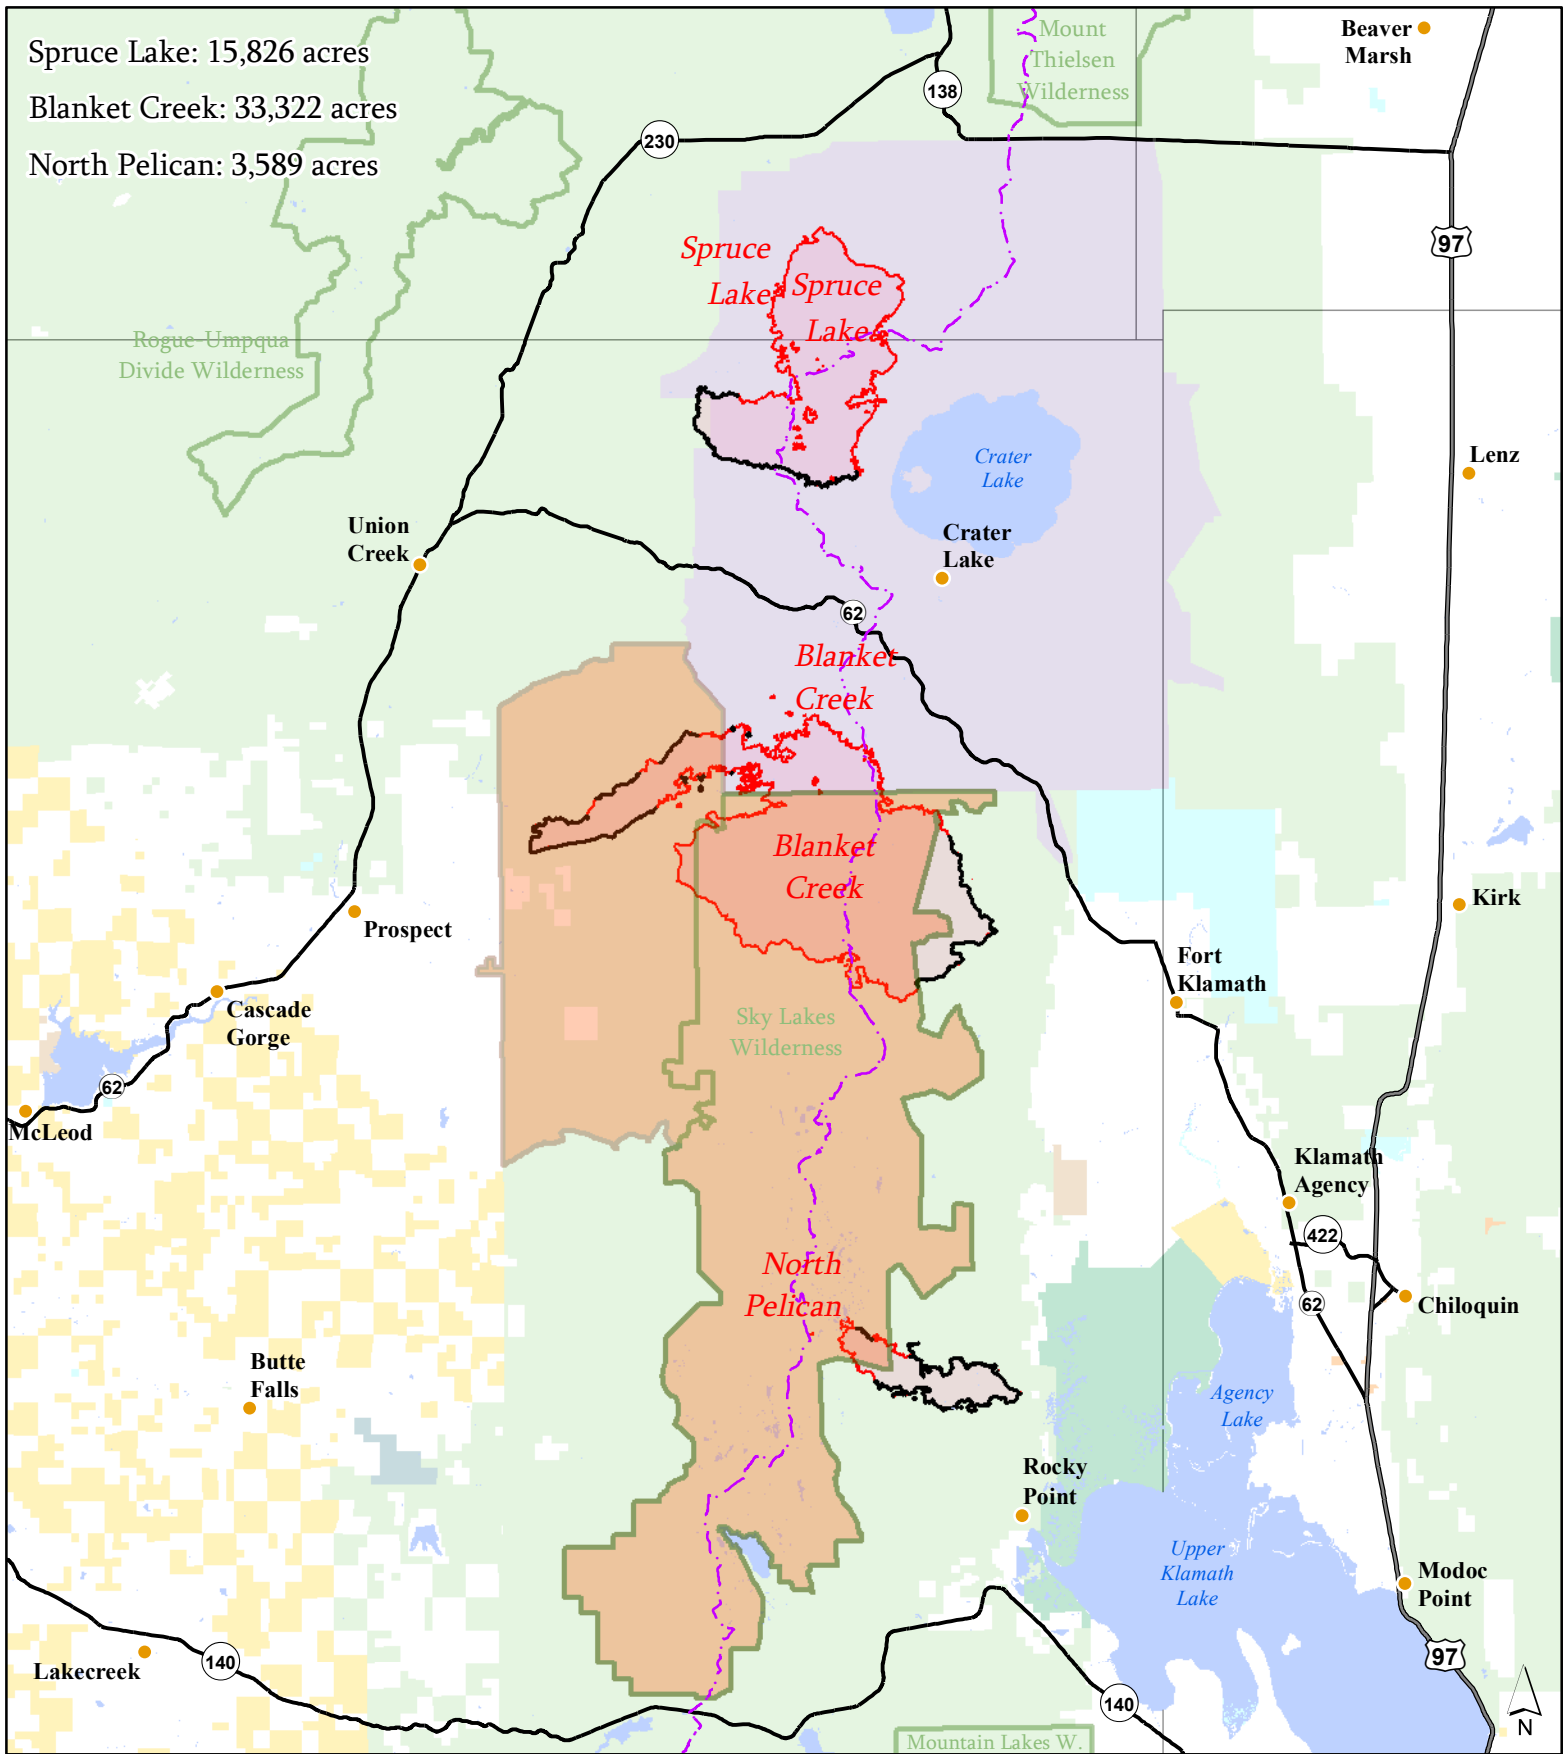

Spruce Lake: 15,826 acres  
 Blanket Creek: 33,322 acres  
 North Pelican: 3,589 acres

- |                       |                                  |                            |
|-----------------------|----------------------------------|----------------------------|
| ● Cities              | <b>Land Status</b>               | ■ Bureau of Indian Affairs |
| — Completed Line      | ■ Bureau of Land Management      | ■ Other Federal            |
| ■ Closure USFS        | ■ U.S. Forest Service            | ■ State                    |
| — Pacific Crest Trail | ■ National Park Service          | ■ Local Government         |
| ■ Fire Perimeter      | ■ U.S. Fish and Wildlife Service | ■ Private/Unknown          |

**Public Information Map**  
**High Cascades Complex East Zone**  
 OR-FWF-000514  
 September 19, 2017

0 1 2 4 Miles