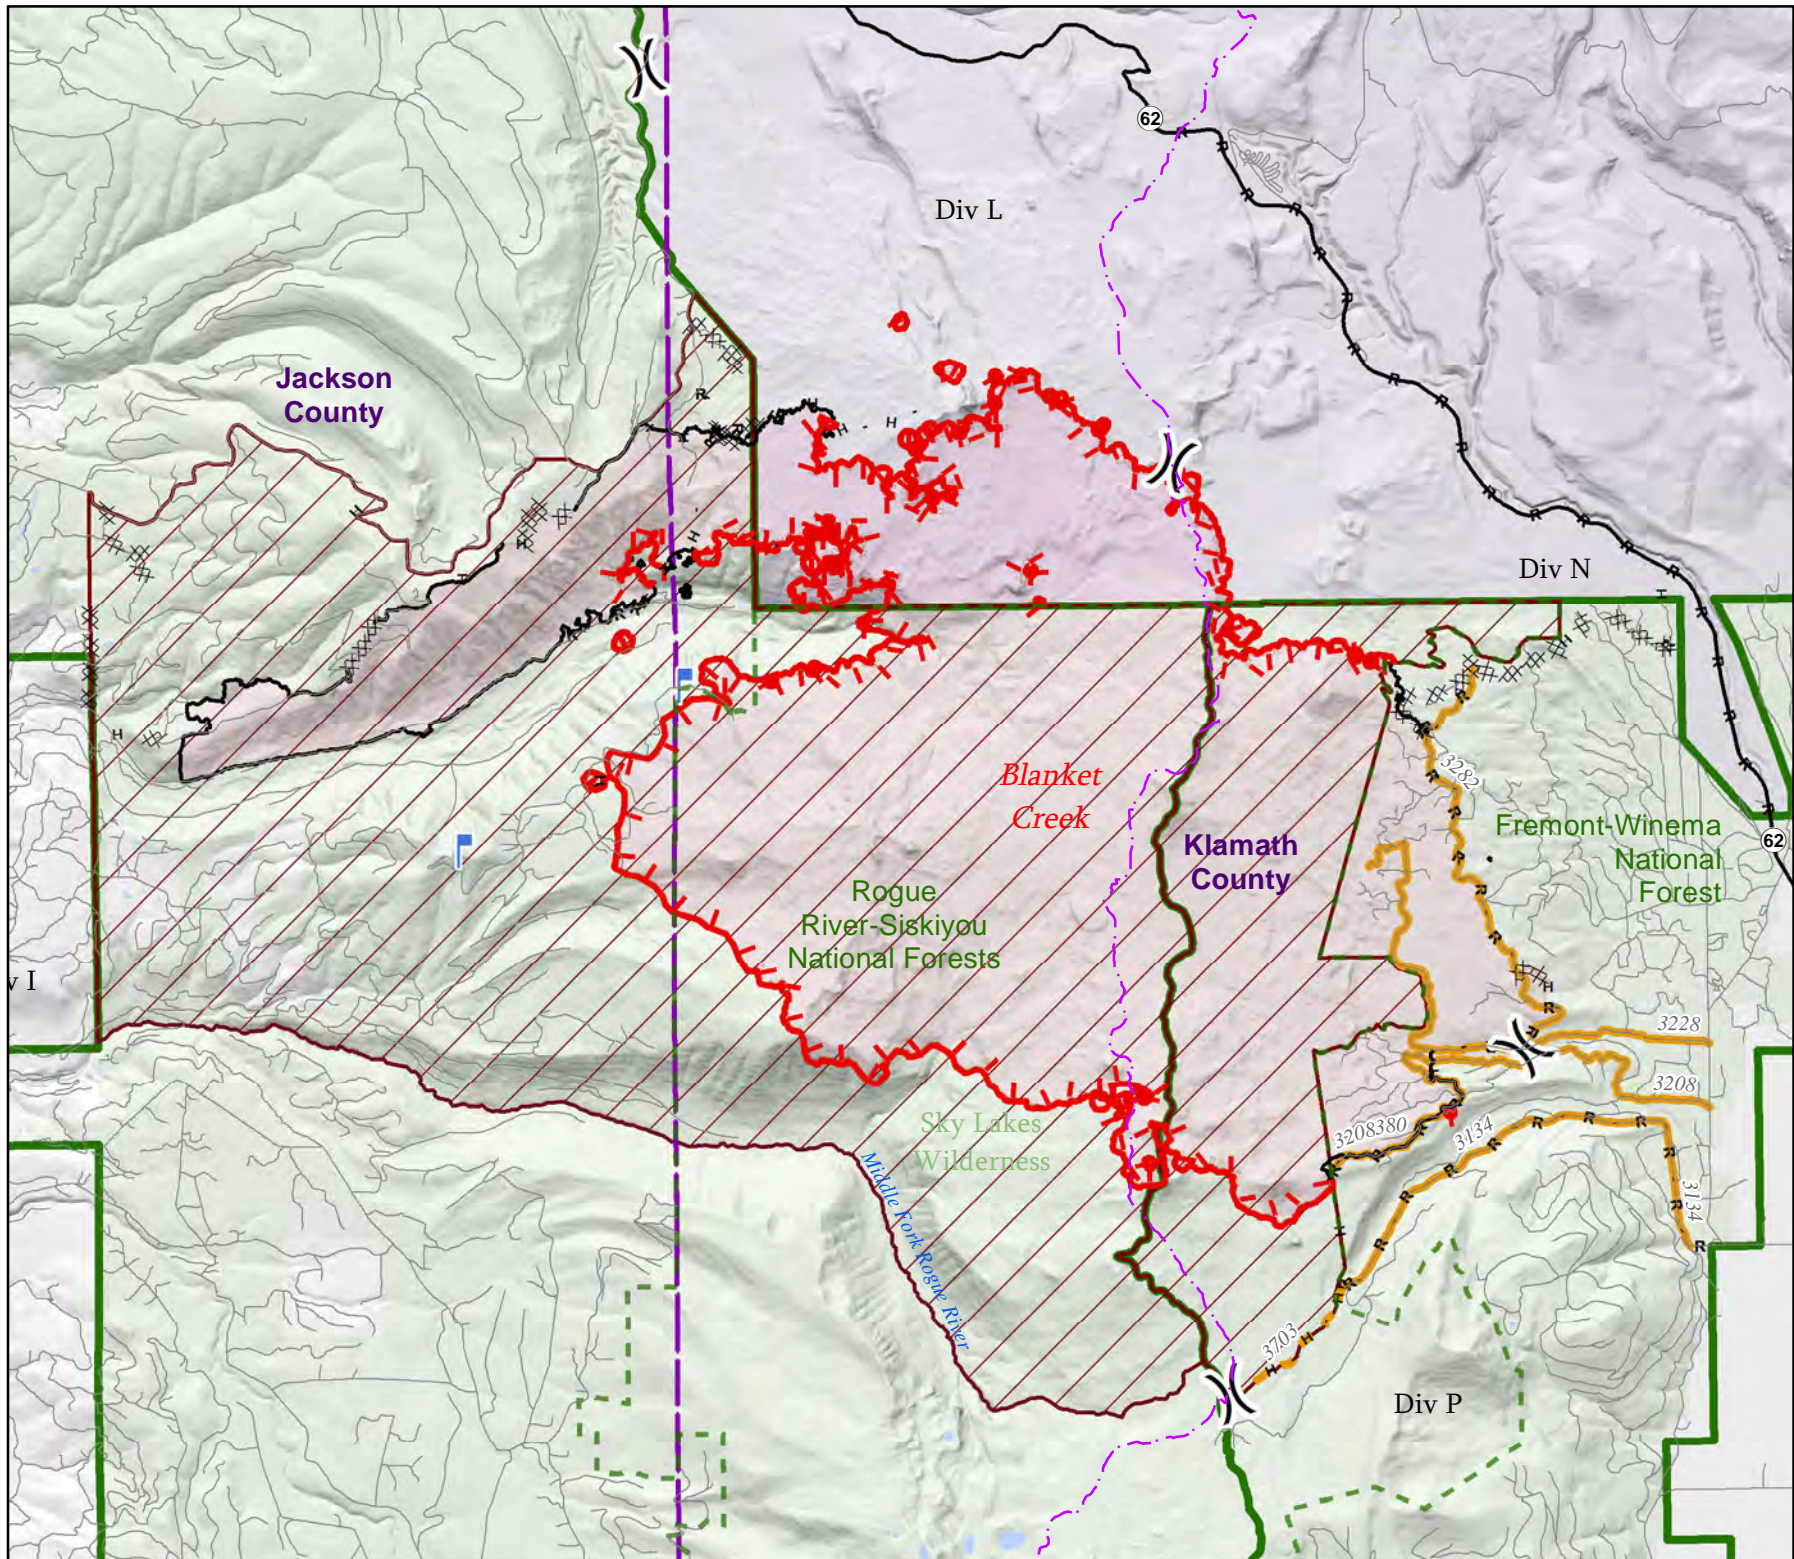

# Public Information Map

Blanket Creek Fire  
OR-FWF-000514

33,322 Acres

September 24, 2017

- Pacific Crest Trail
- Lookout
- Division Break
- Uncontrolled Fire Edge
- Completed Line
- Completed Dozer Line
- Completed Hand Line
- Road as Completed Line
- Fire Perimeter
- County Boundary
- USFS Wilderness
- USFS Boundary
- USFS Closures**
  - Road
  - Trail
  - Area
- Land Status**
  - U.S. Forest Service
  - National Park Service
  - Private/Unknown

0 1/2 1 2

Miles