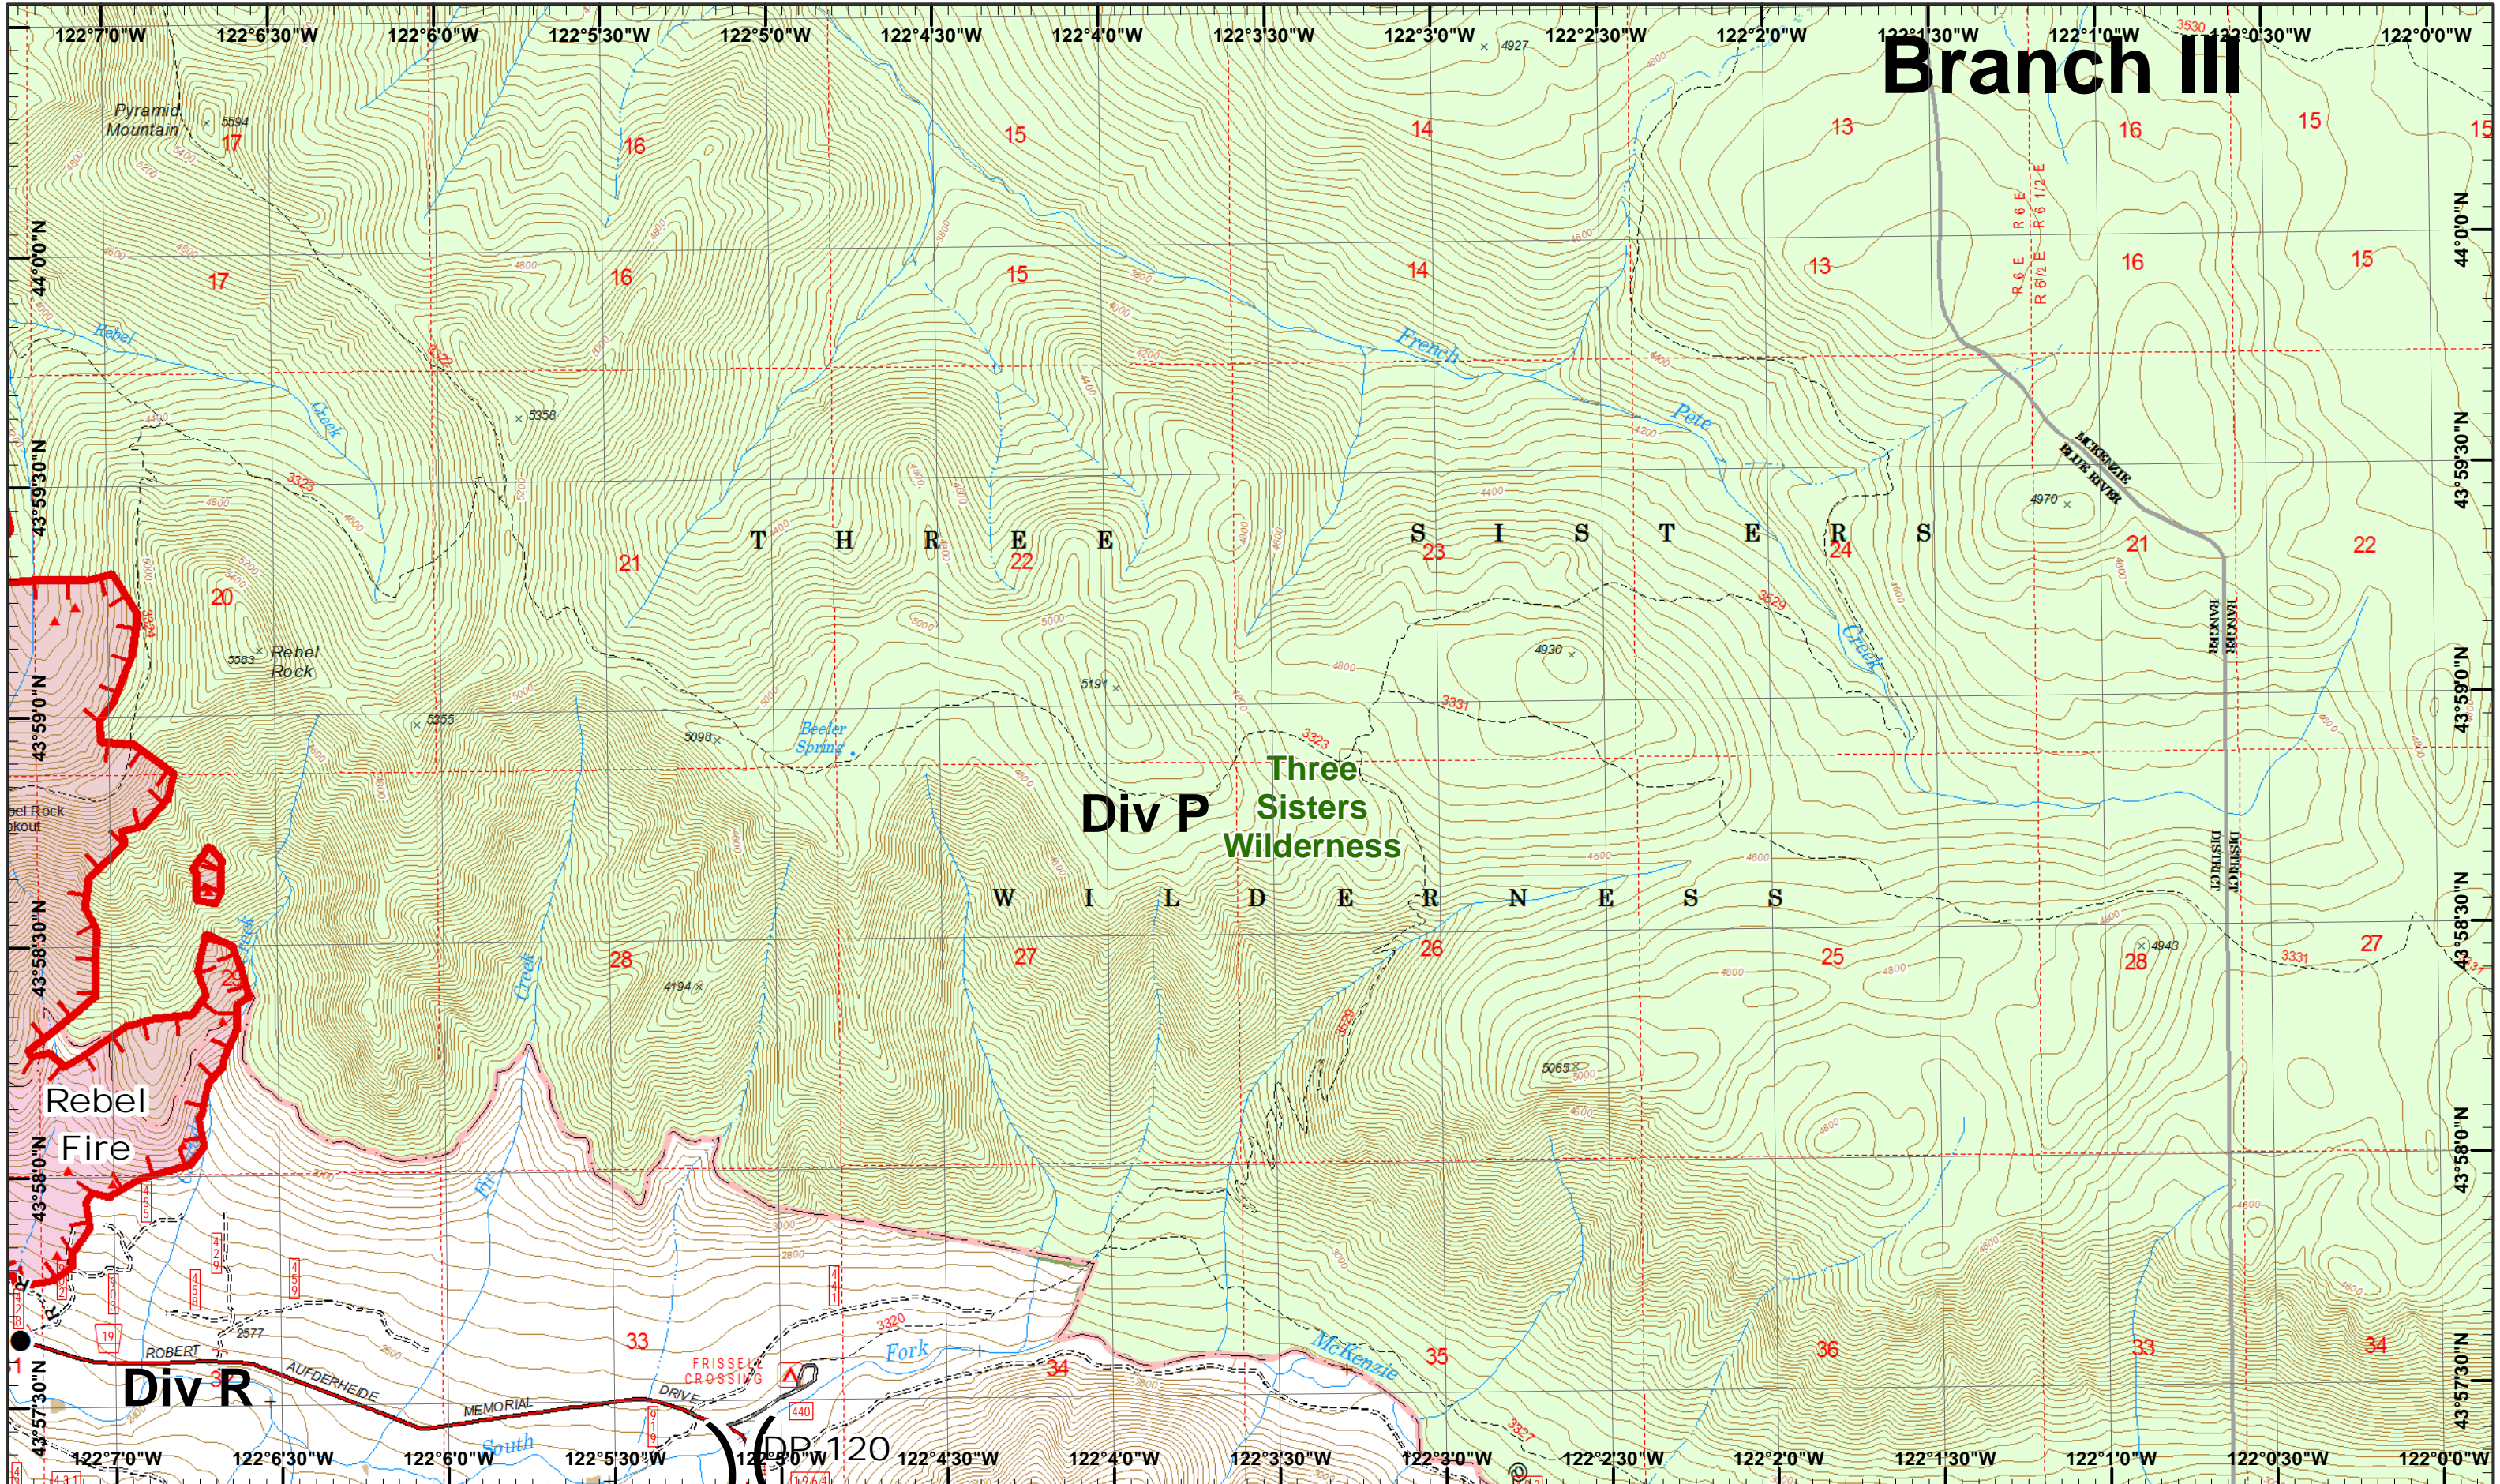

Branch III

Rebel, Pete
Horse Creek
September 9, 2017

IR © 9/6/2017 2354
Rebel Fire - 7,699 Acres
Pete Fire - 51 Acres
Chaille Lookout Fire - 1,174 Acres
Roney Fire - 3,135 Acres
Separation Fire - 16,451 Acres
Avenue Fire - 2,038 Acres
Nash Fire - 6,359 Acres

Map Created 9/8/2017 7:28:33 PM RDC

Drop Point
 Uncontrolled Fire
 IR Heat Source R
 Road as Line

1	2
3	4
5	6
7	8
9	10
11	12
13	14
15	16
17	18
19	20
21	22
23	24
25	26
27	28
29	30
31	32
33	34

Page 21
)(Division
 || Branch