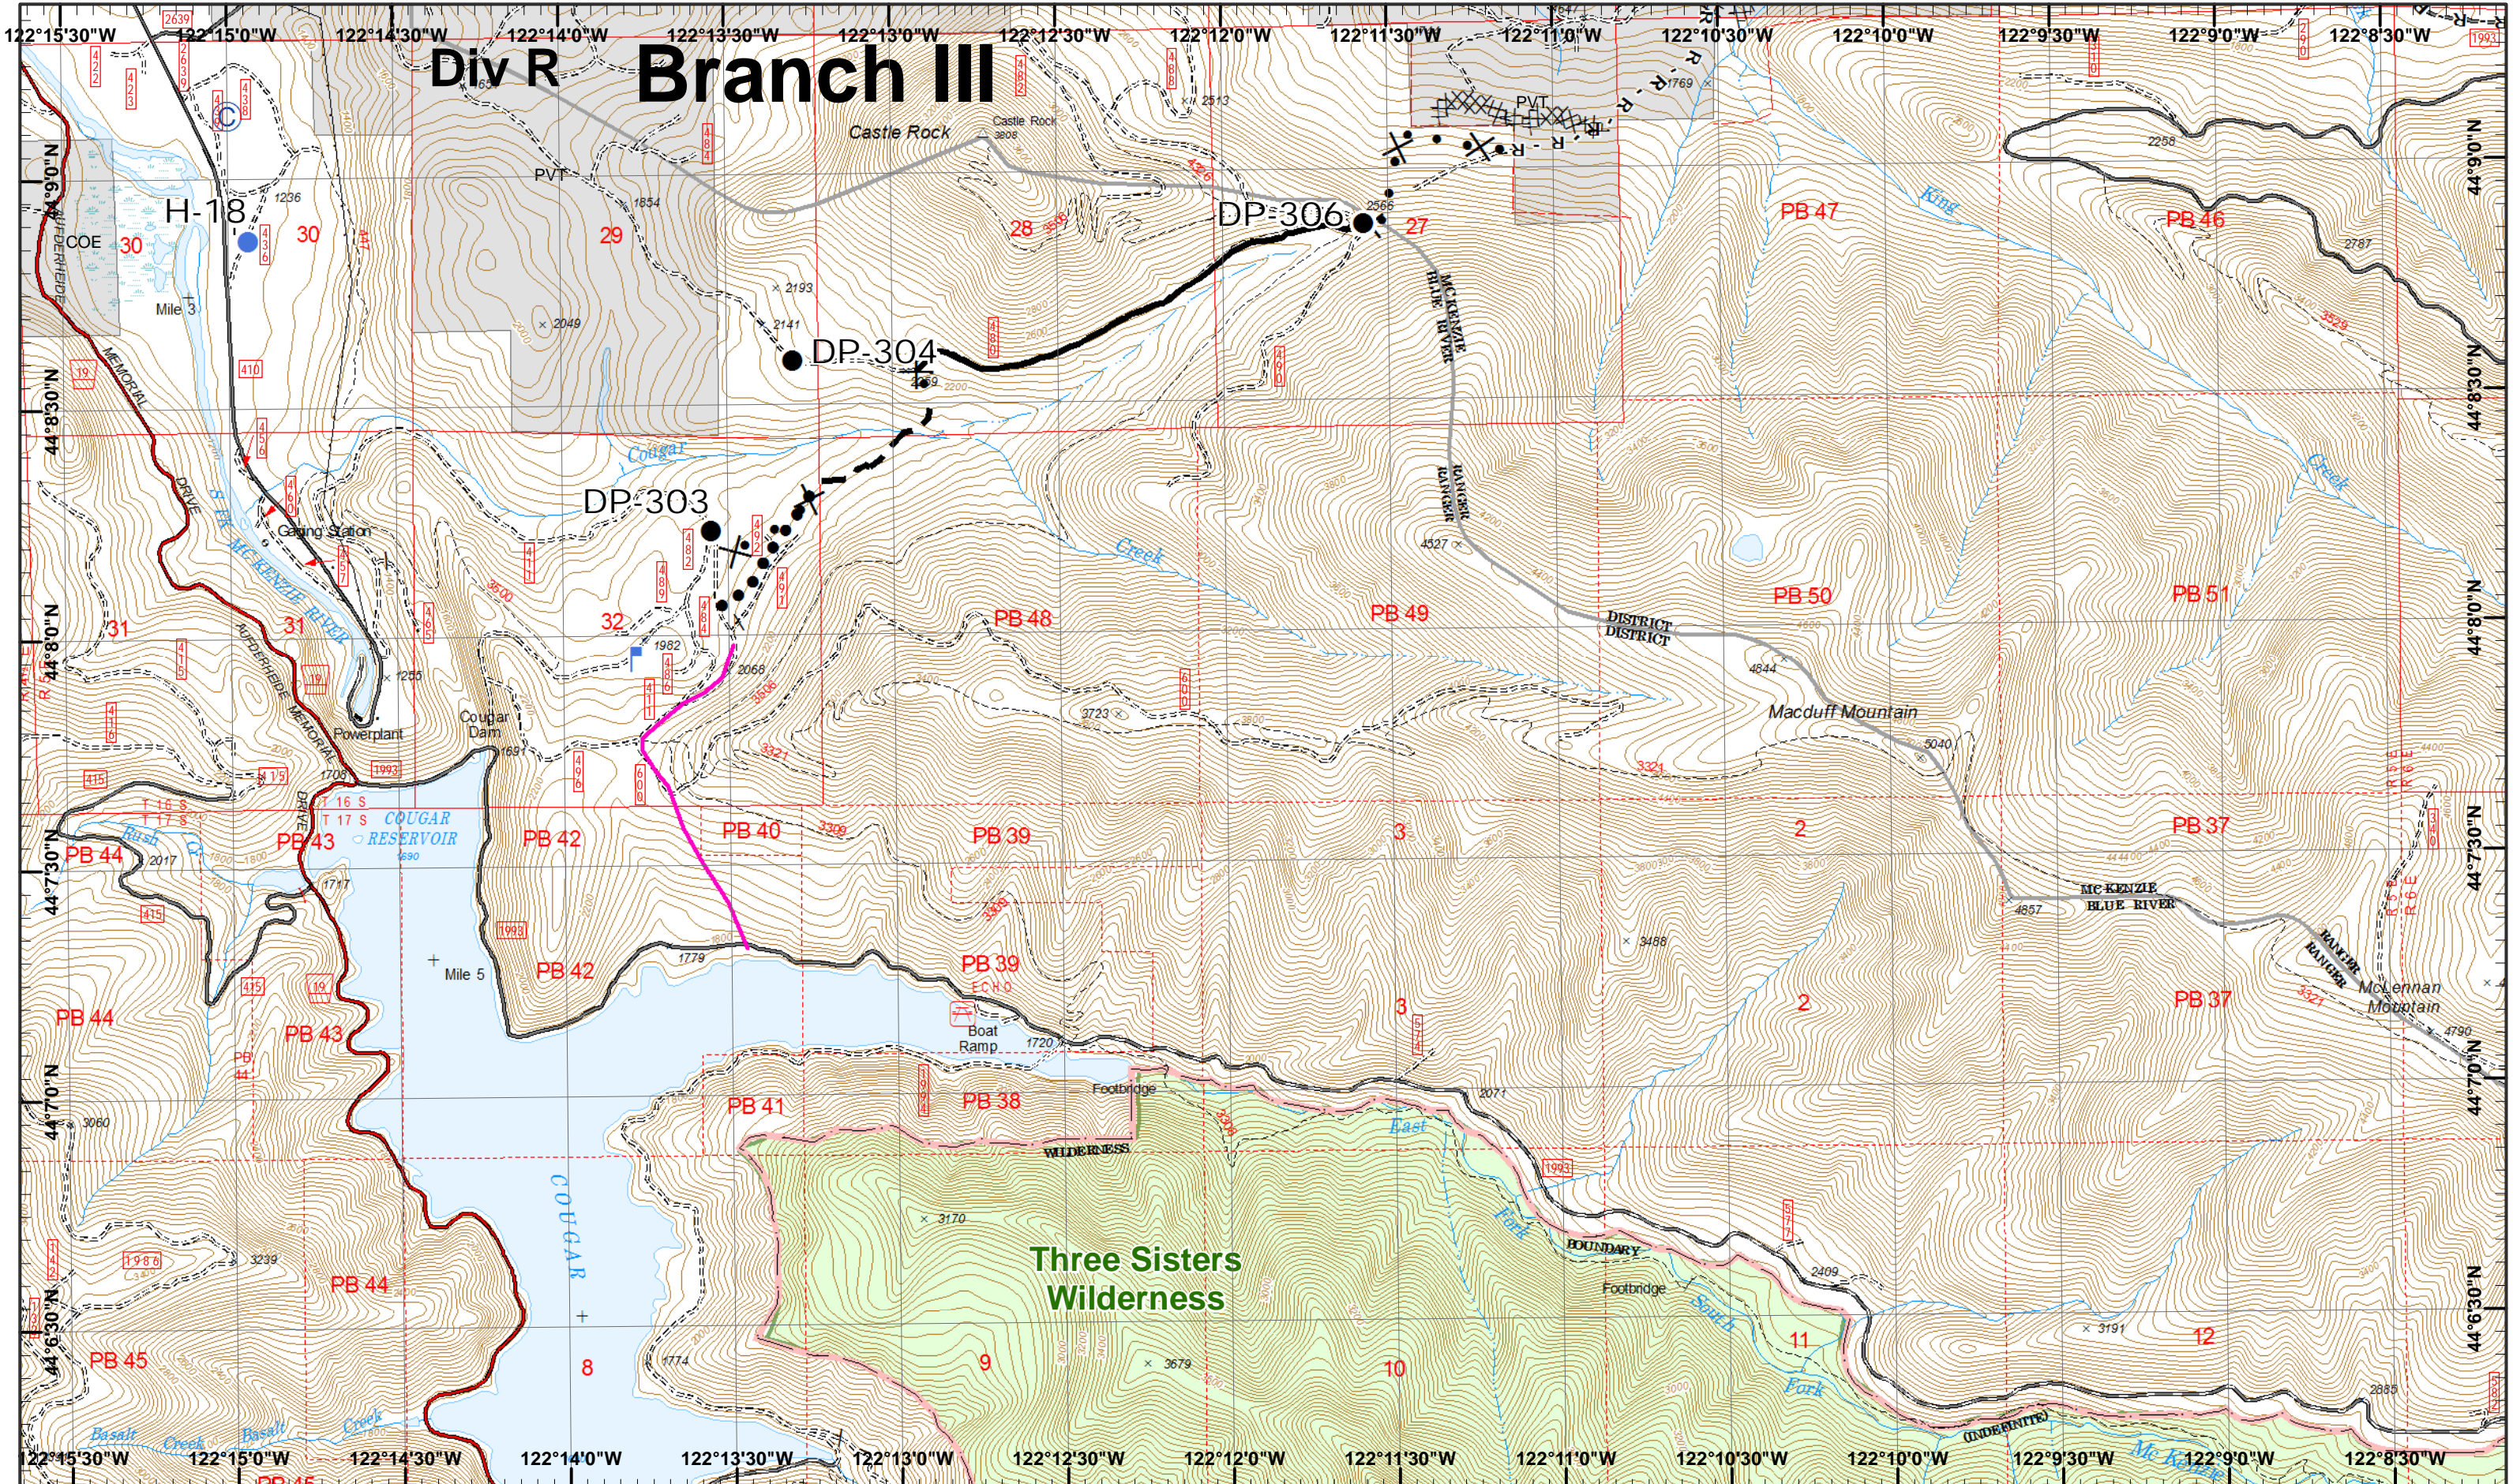

# Div R Branch III

Rebel, Pete  
Horse Creek  
September 9, 2017

IR © 9/6/2017 2354  
Rebel Fire - 7,699 Acres  
Pete Fire - 51 Acres  
Challie Lookout Fire - 1,174 Acres  
Roney Fire - 3,135 Acres  
Separation Fire - 16,451 Acres  
Avenue Fire - 2,038 Acres  
Nash Fire - 6,359 Acres  
Map Created 9/8/2017 7:32:03 PM RDC

- Camp
- Drop Point
- Lookout
- XXXX Completed Dozer
- Road as Line
- Proposed Dozer
- Planned Secondary Line
- Helispot
- Completed
- Planned Fire Line
- Unknown

1	2
3	4
5	6
7	8
9	10
11	12
13	14
15	16
17	18
19	20
21	22
23	24