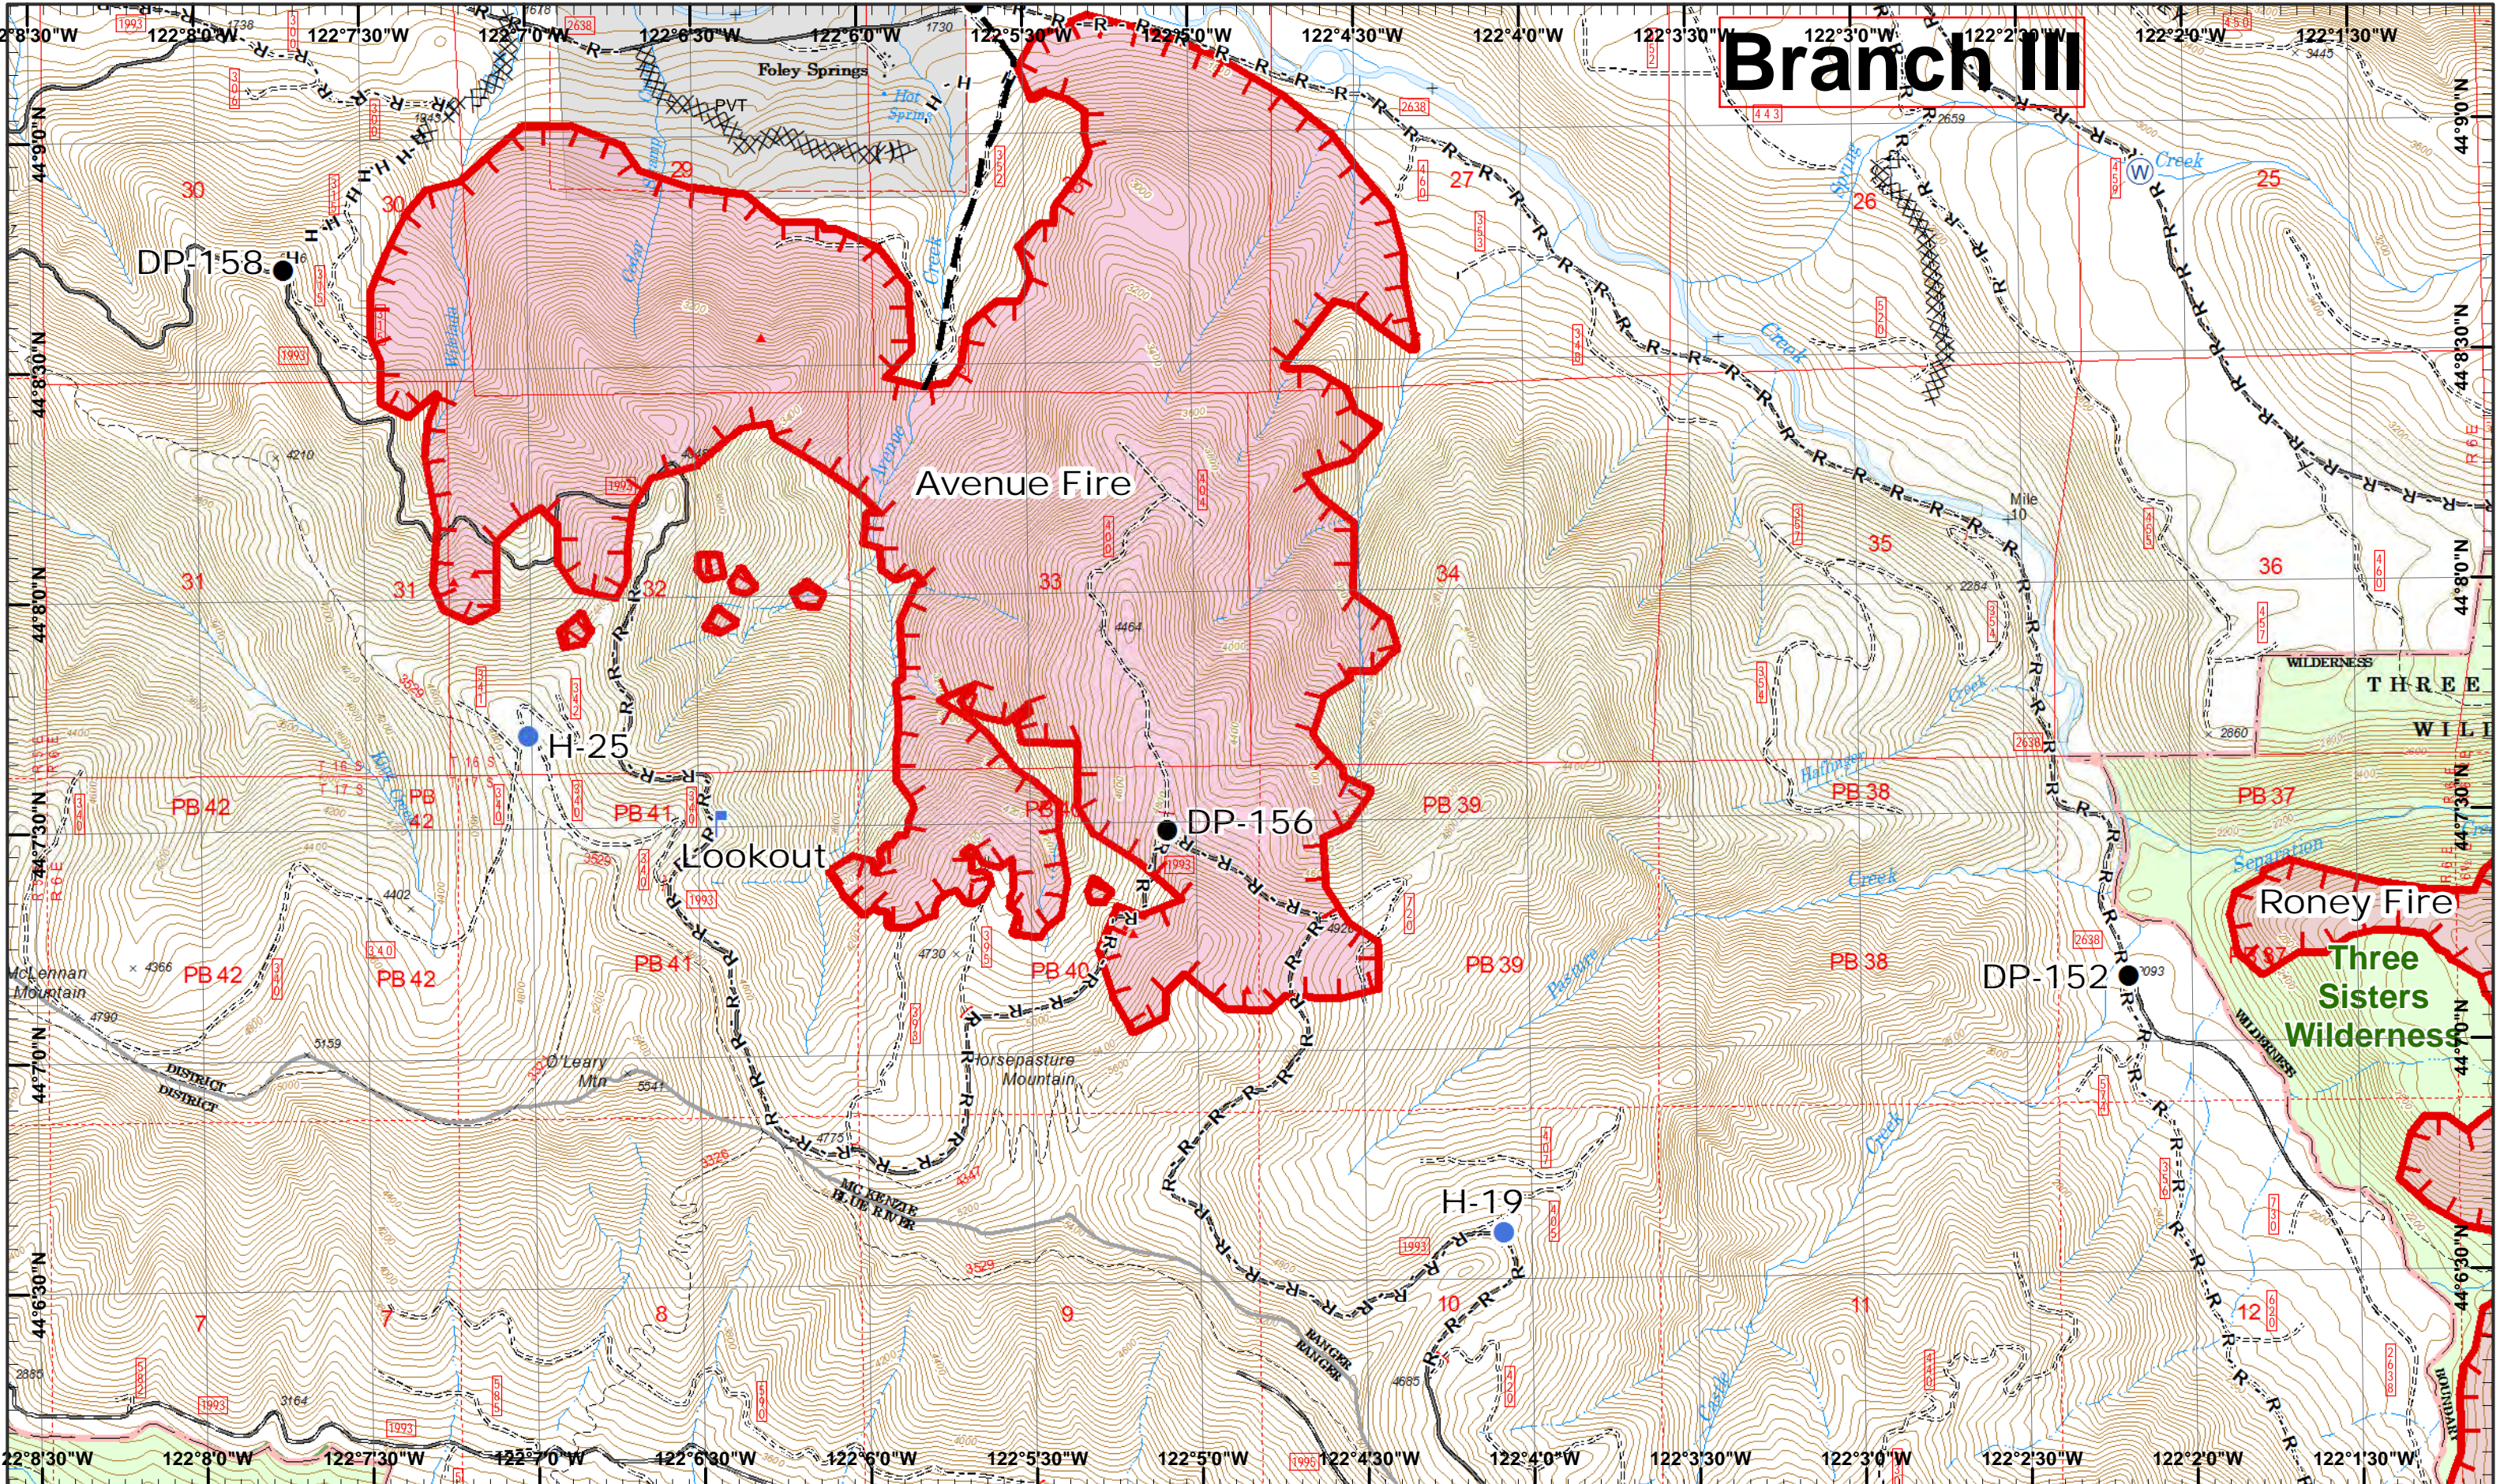

Branch III

Rebel, Pete Horse Creek
September 9, 2017

IR © 9/6/2017 2354
Rebel Fire - 7,699 Acres
Pete Fire - 51 Acres
Challe Lookout Fire - 1,174 Acres
Roney Fire - 3,135 Acres
Separation Fire - 16,451 Acres
Avenue Fire - 2,038 Acres
Nash Fire - 6,359 Acres

Map Created 9/8/2017 7:32:31 PM RDC

- Drop Point
- ▲ IR Heat Source
- Ⓜ Water Source
- XXXX Completed Dozer
- R - Road as Line
- (X) Ridge/Geographic Feature
- Helispot
- Ⓛ Lookout
- ▬ Uncontrolled Fire
- H - Completed Hand
- ▬ Planned Fire Line

1	2
3	4
5	6
7	8
9	10
11	12
13	14
15	16
17	18
19	20
21	22
23	24