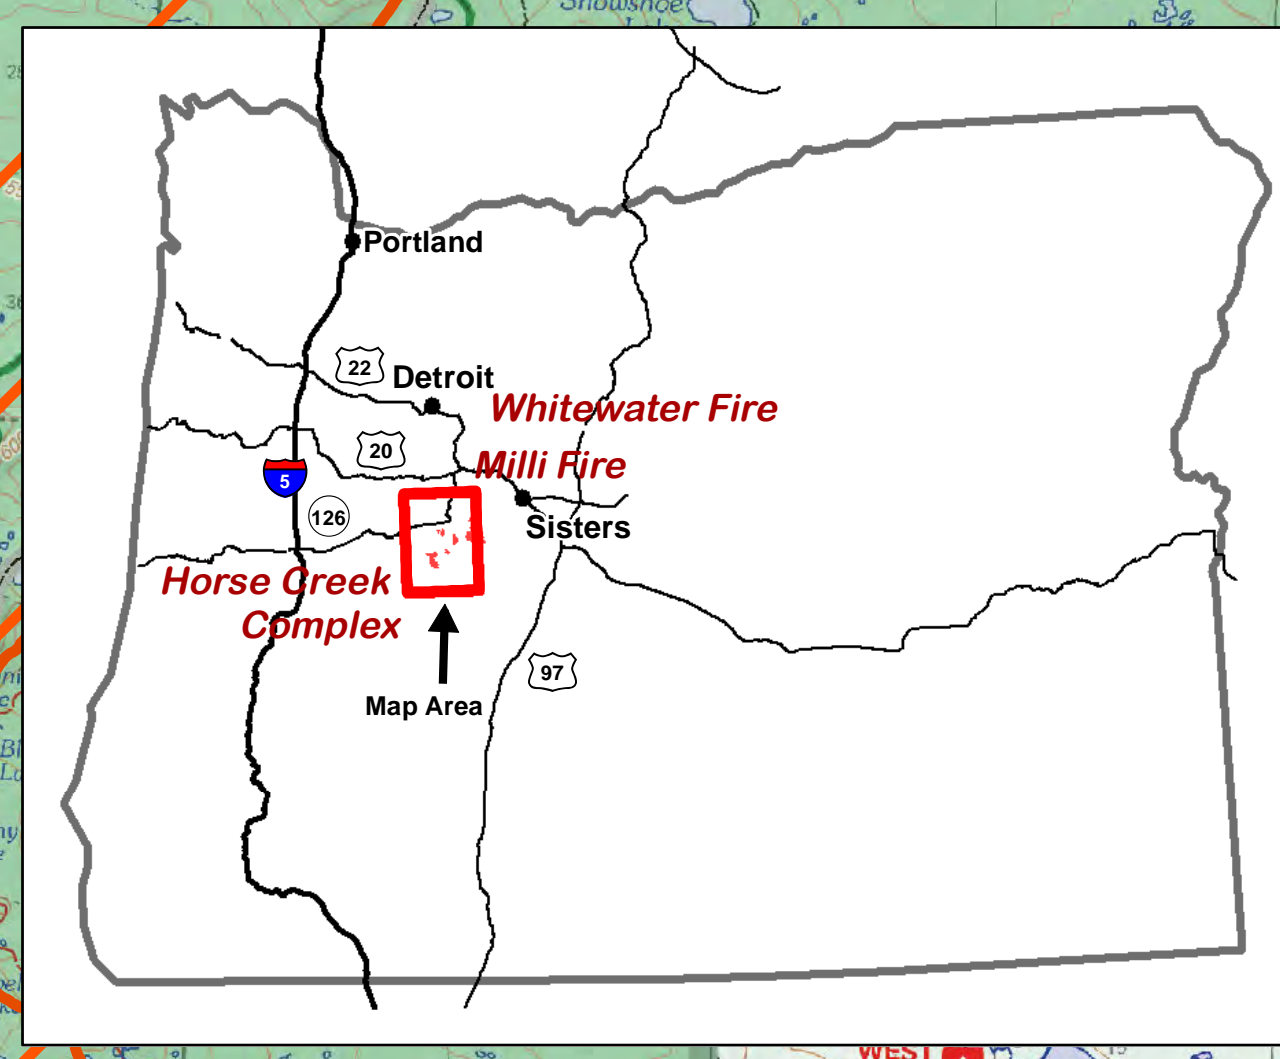

Sisters
41 Miles

Mt. Washington Closure Area

Rainbow

McKenzie Bridge

126

Horse Creek Road

Foley Ridge Road

242

Avenue Fire

Rebel Fire Closure Area

Roney Fire

Separation Fire

Nash Fire

THREE SISTERS
Three Sisters Wilderness Closure Area

19

Rebel Fire

Olallie
Lookout Fire

Pete Fire

Box Canyon

Public Information Map
Horse Creek Complex
Rebel, Pete,
Box Canyon and Nash Fires
September 9, 2017

- Uncontrolled Fire Edge
- Fire Area
- Completed Line
- Road Closure
- Closure Area
- Wilderness