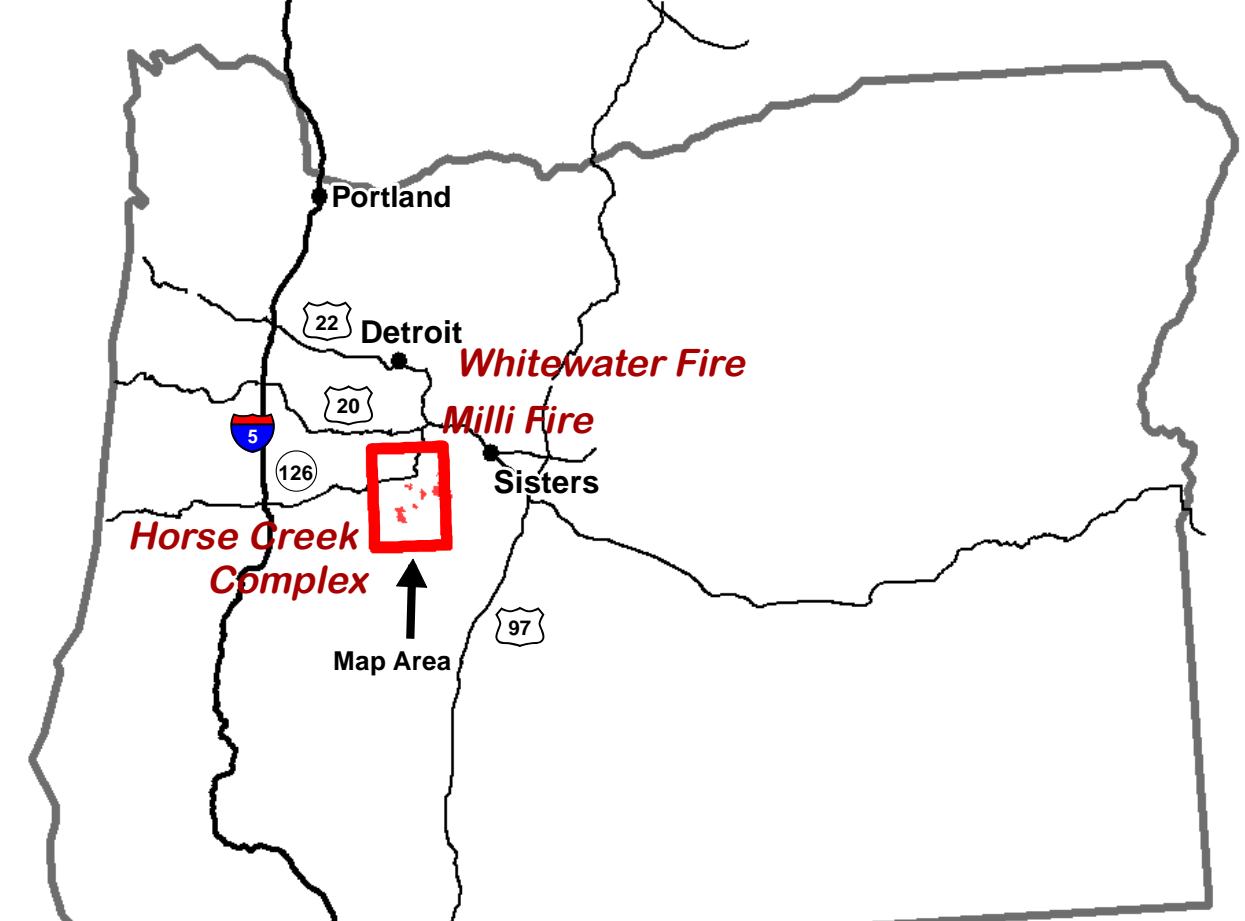

Horse Creek Road

Folley Ridge Road

Avenue Fire

Roney Fire

Olallie Lookout Fire

Pete Fire

Rebel Fire

Box Canyon

Mt. Washington Closure Area

Three Sisters Wilderness Closure Area

Rebel Fire Closure Area

**Public Information Map**  
**Horse Creek Complex**  
**Rebel, Pete,**  
**Box Canyon and Nash Fires**  
**September 9, 2017**

- Closure Area
- Road Closure
- Fire Area
- Uncontrolled Fire Edge
- Completed Line
- Wilderness

Miles