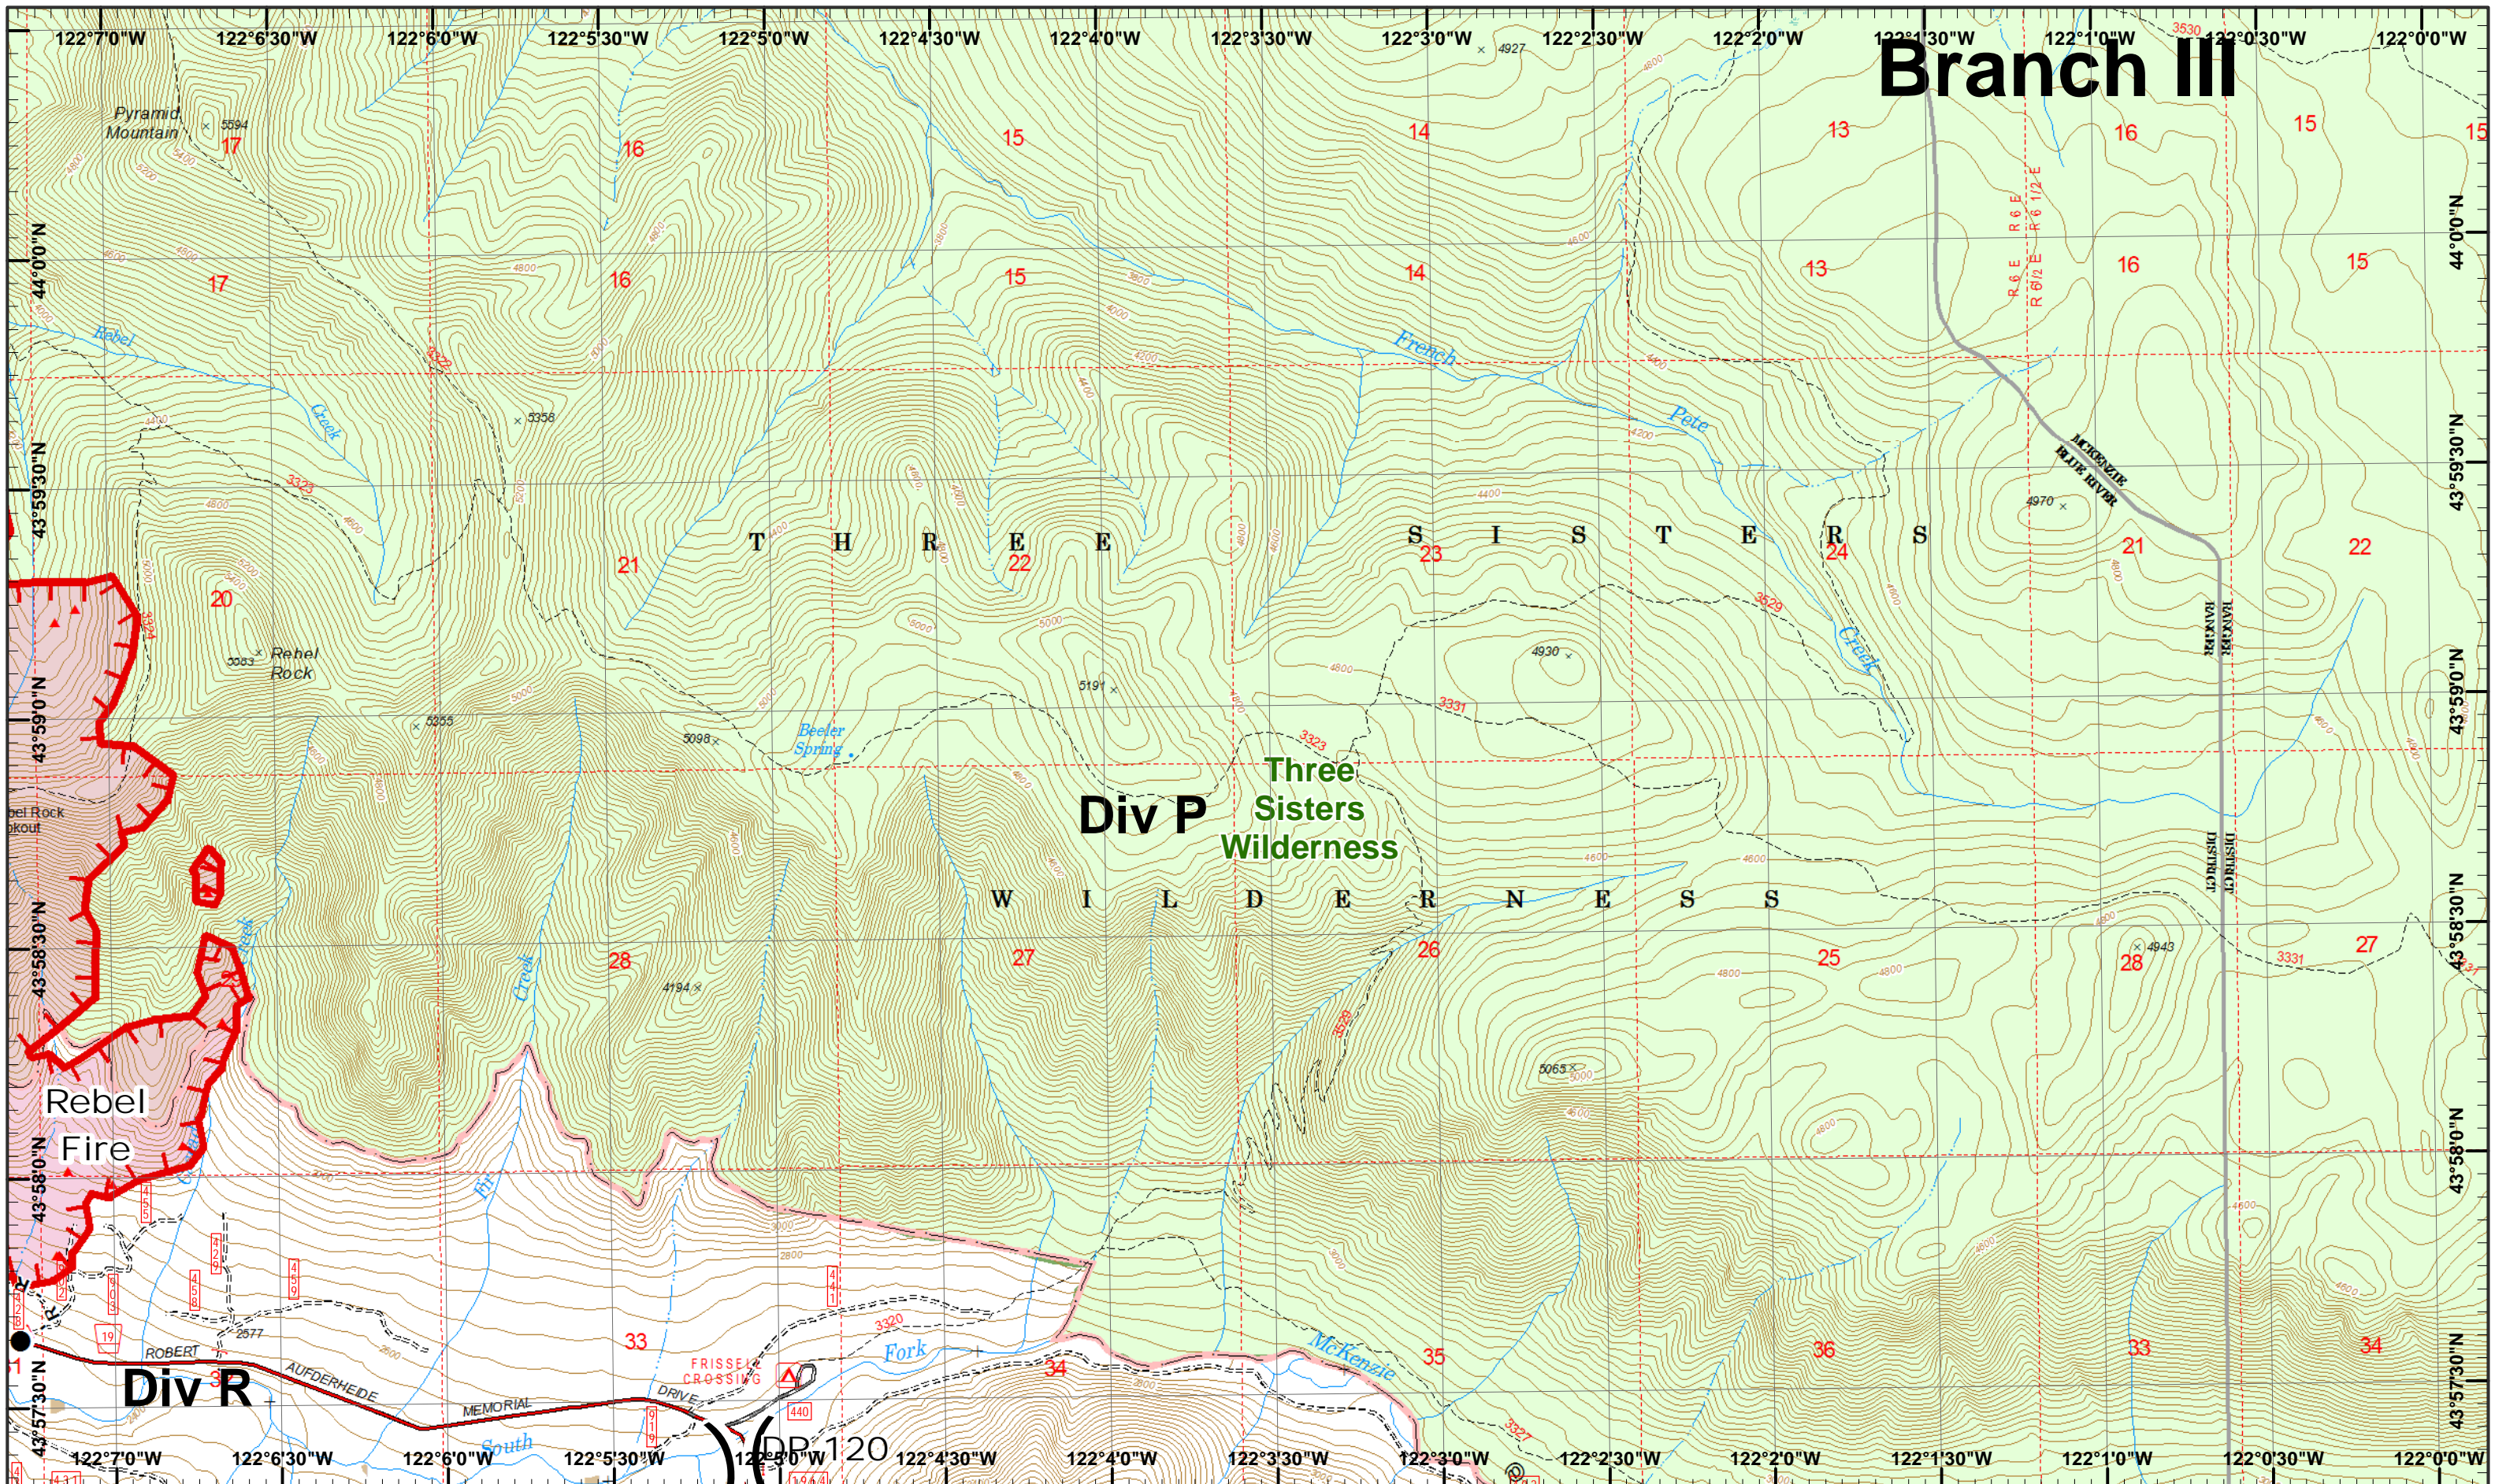

# Branch III

Rebel, Pete  
Horse Creek  
September 10, 2017

IR © 9/8/2017 2352  
Rebel Fire - 7,902 Acres  
Pete Fire - 51 Acres  
Chaille Lookout Fire - 1,174 Acres  
Roney Fire - 3,135 Acres  
Separation Fire - 16,451 Acres  
Avenue Fire - 2,038 Acres  
Nash Fire - 6,376 Acres  
Map Created 9/9/2017 7:39:52 PM RDC

Drop Point IR Heat Source Road as Line Uncontrolled Fire

Page 21  
)( Division  
[] Branch