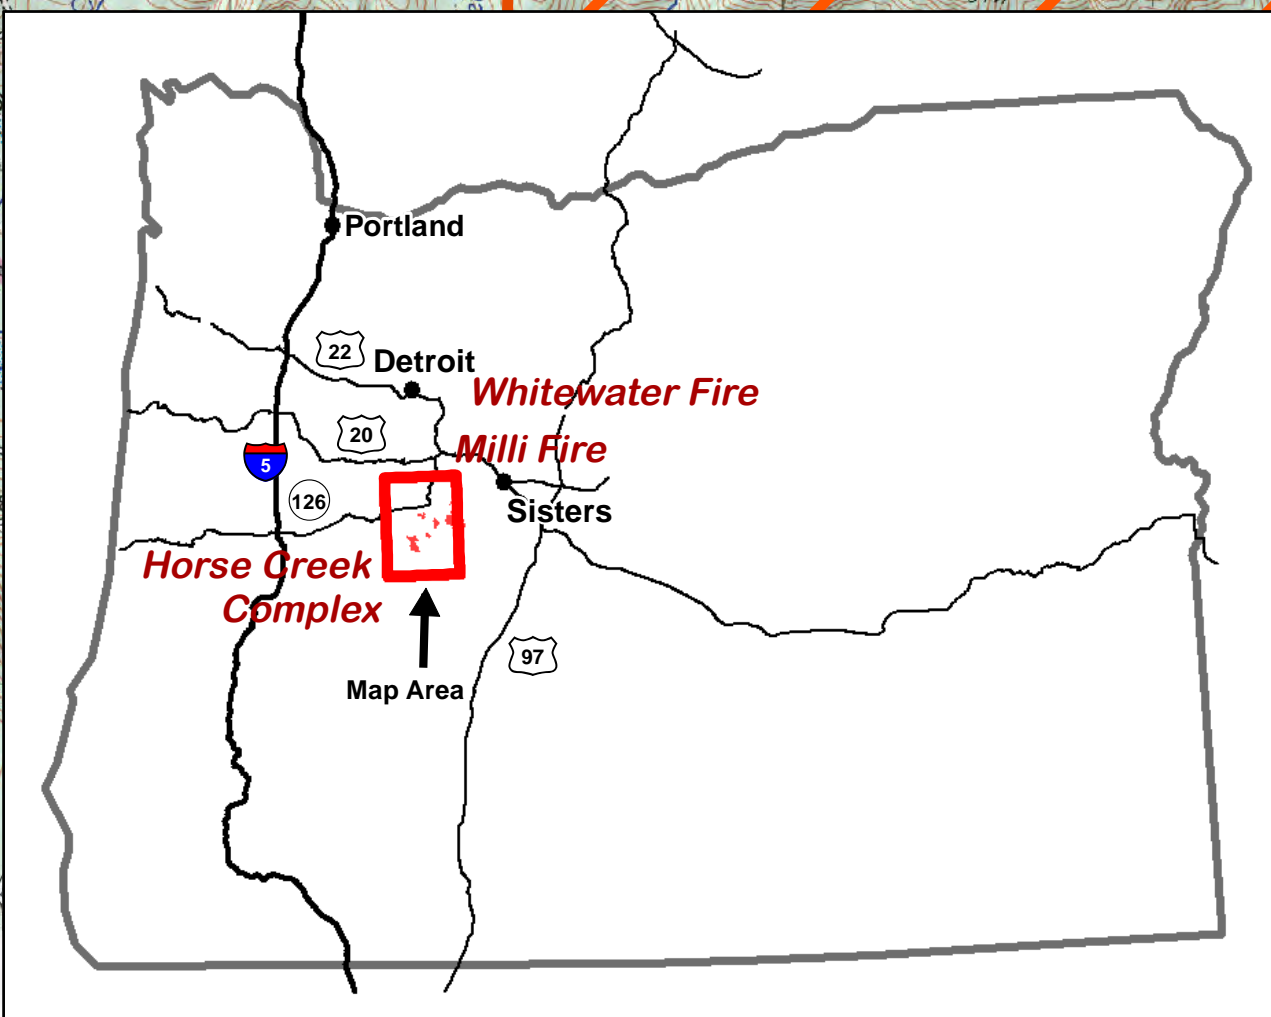

Public Information Map
Horse Creek Complex
Rebel, Pete,
Box Canyon and Nash Fires
September 10, 2017

- Closure Area
- Road Closure
- Fire Area
- Uncontrolled Fire Edge
- Completed Line
- Wilderness
- PCT

Sisters
41 Miles

126

242

126

19

Miles