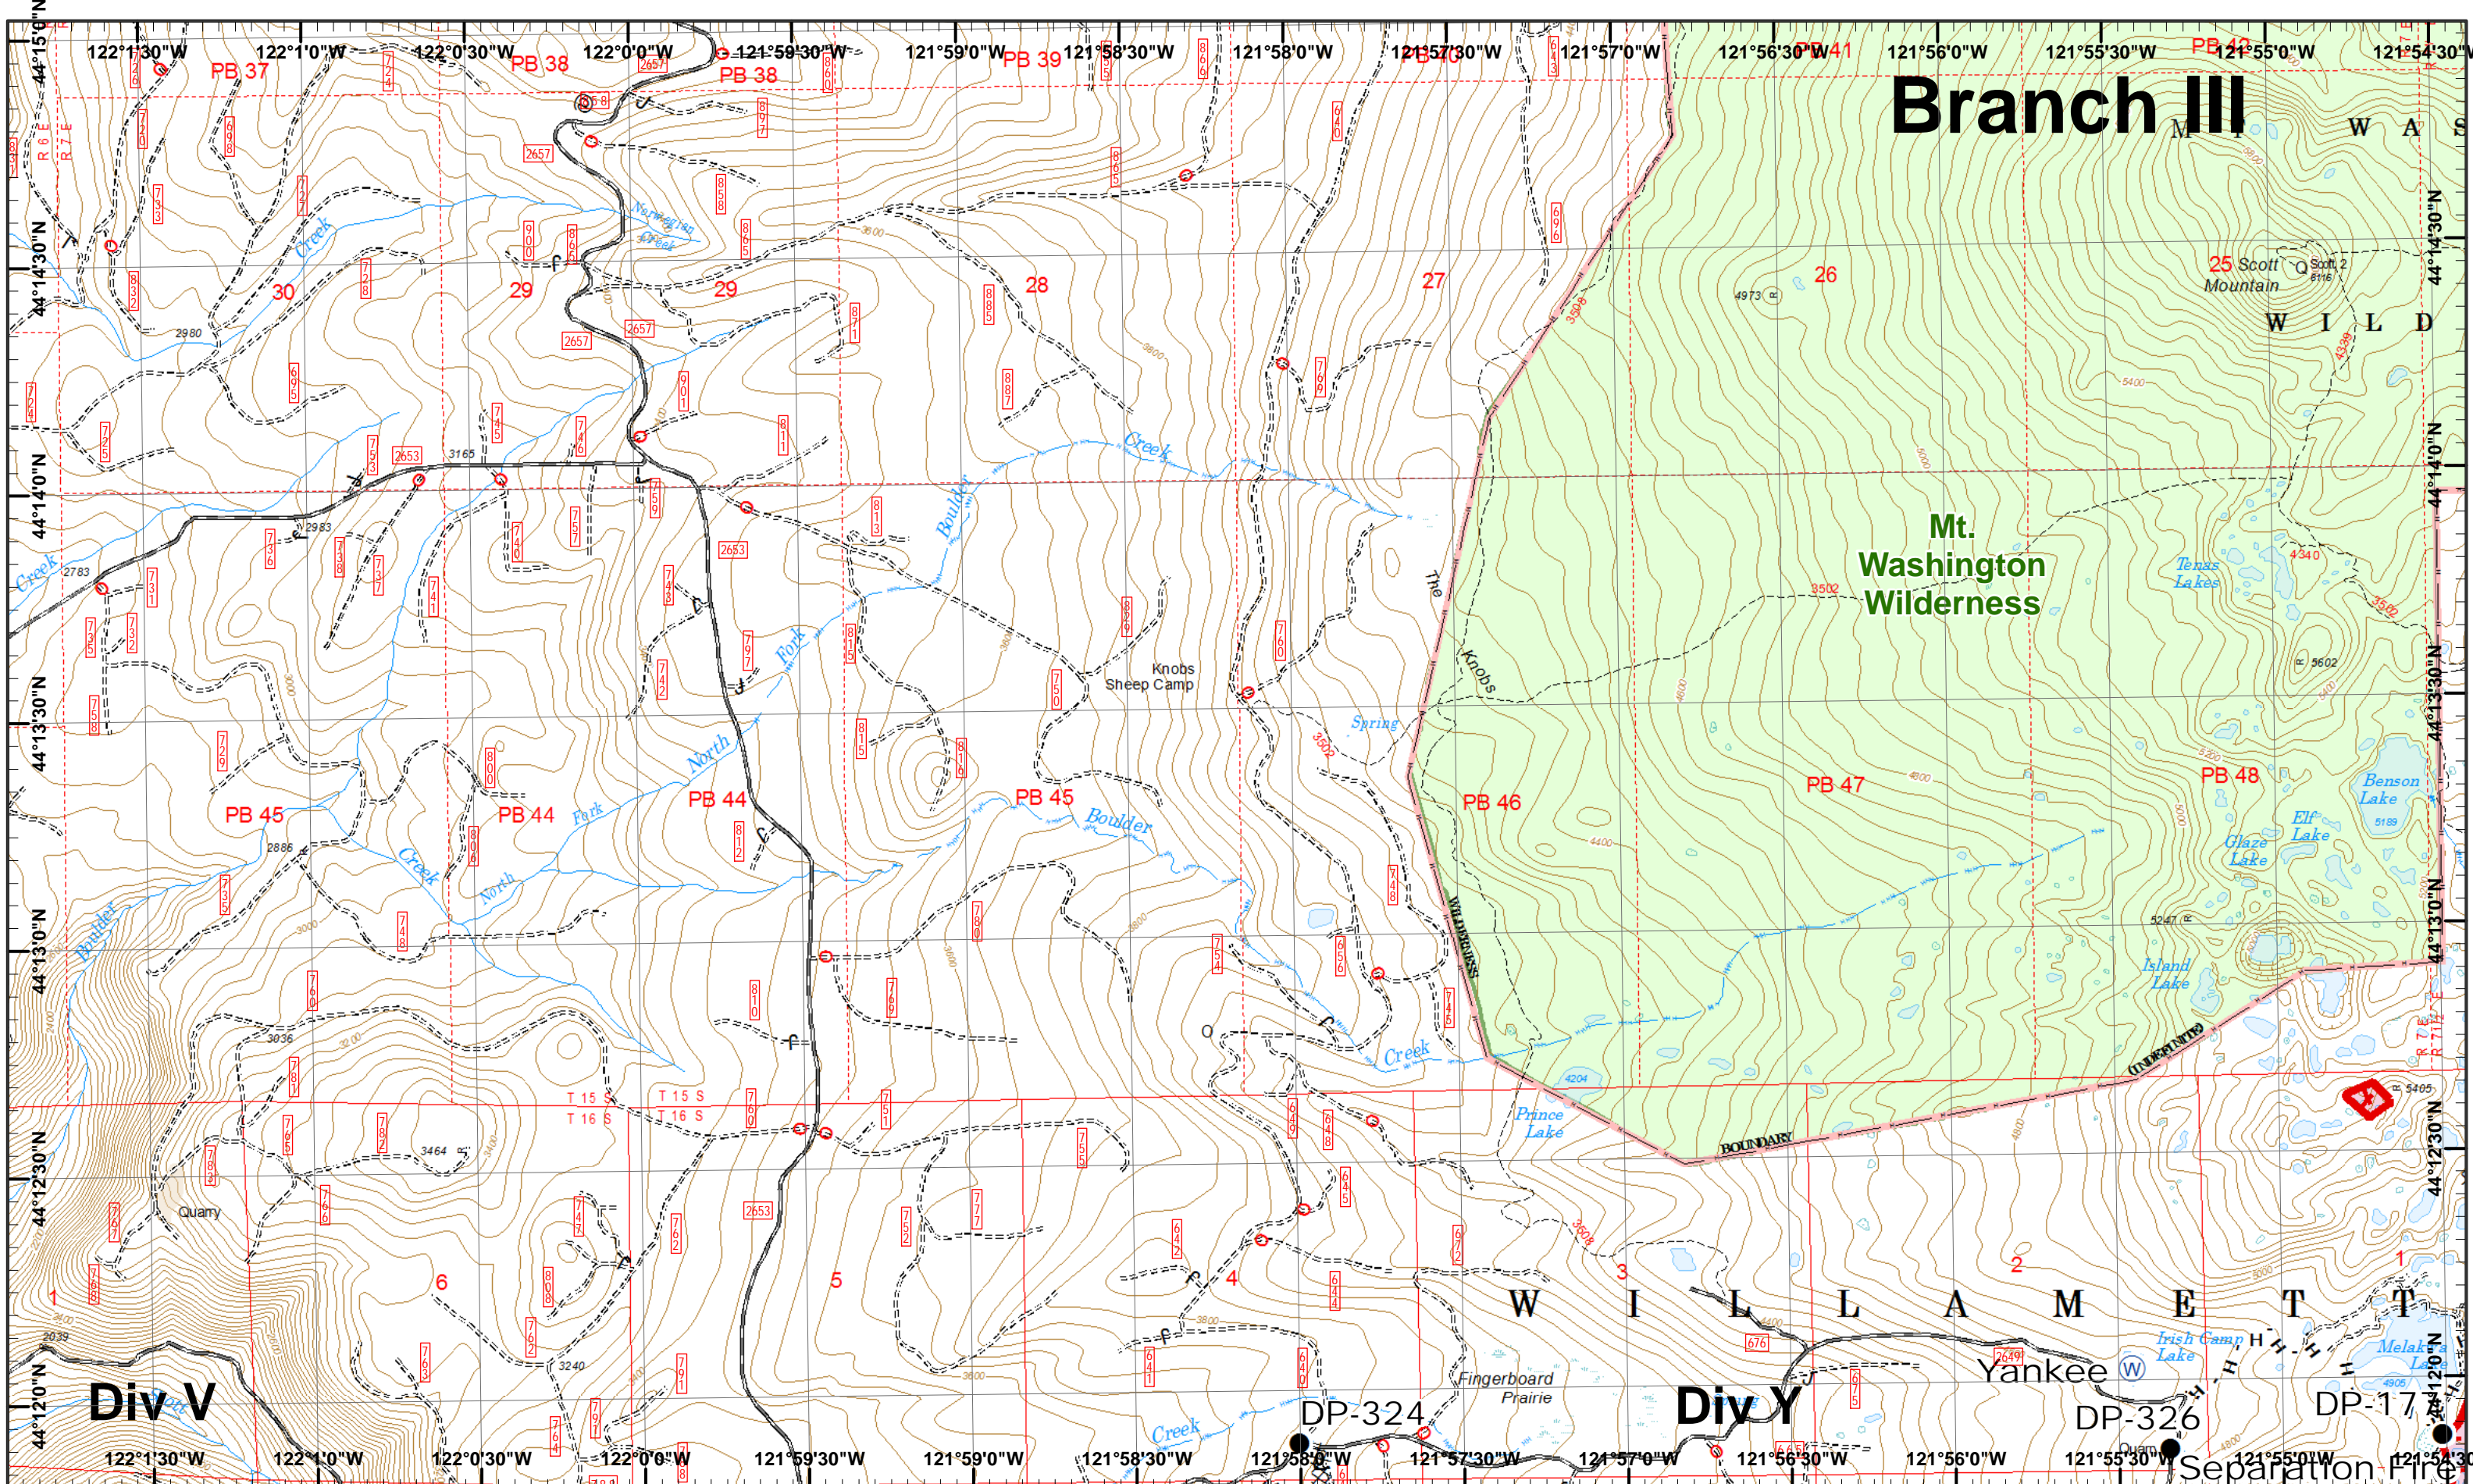

Branch III

Rebel, Pete
Horse Creek
September 11, 2017

IR © 9/9/2017 1949
Rebel Fire - 7,941 Acres
Pete Fire - 51 Acres
Quail Lookout Fire - 1,221 Acres
Roney Fire - 3,161 Acres
Separation Fire - 16,588 Acres
Avenue Fire - 2,038 Acres
Nash Fire - 6,409 Acres

Map Created 9/10/2017 7:47:13 PM RDC

- Drop Point
- Water Source
- Completed Dozer
- Uncontrolled Fire
- Completed Hand

1	2	3	4	5	6	7	8	9	10
11	12	13	14	15	16	17	18	19	20
21	22	23	24	25	26	27	28	29	30

Page 1
X Division
Y Branch