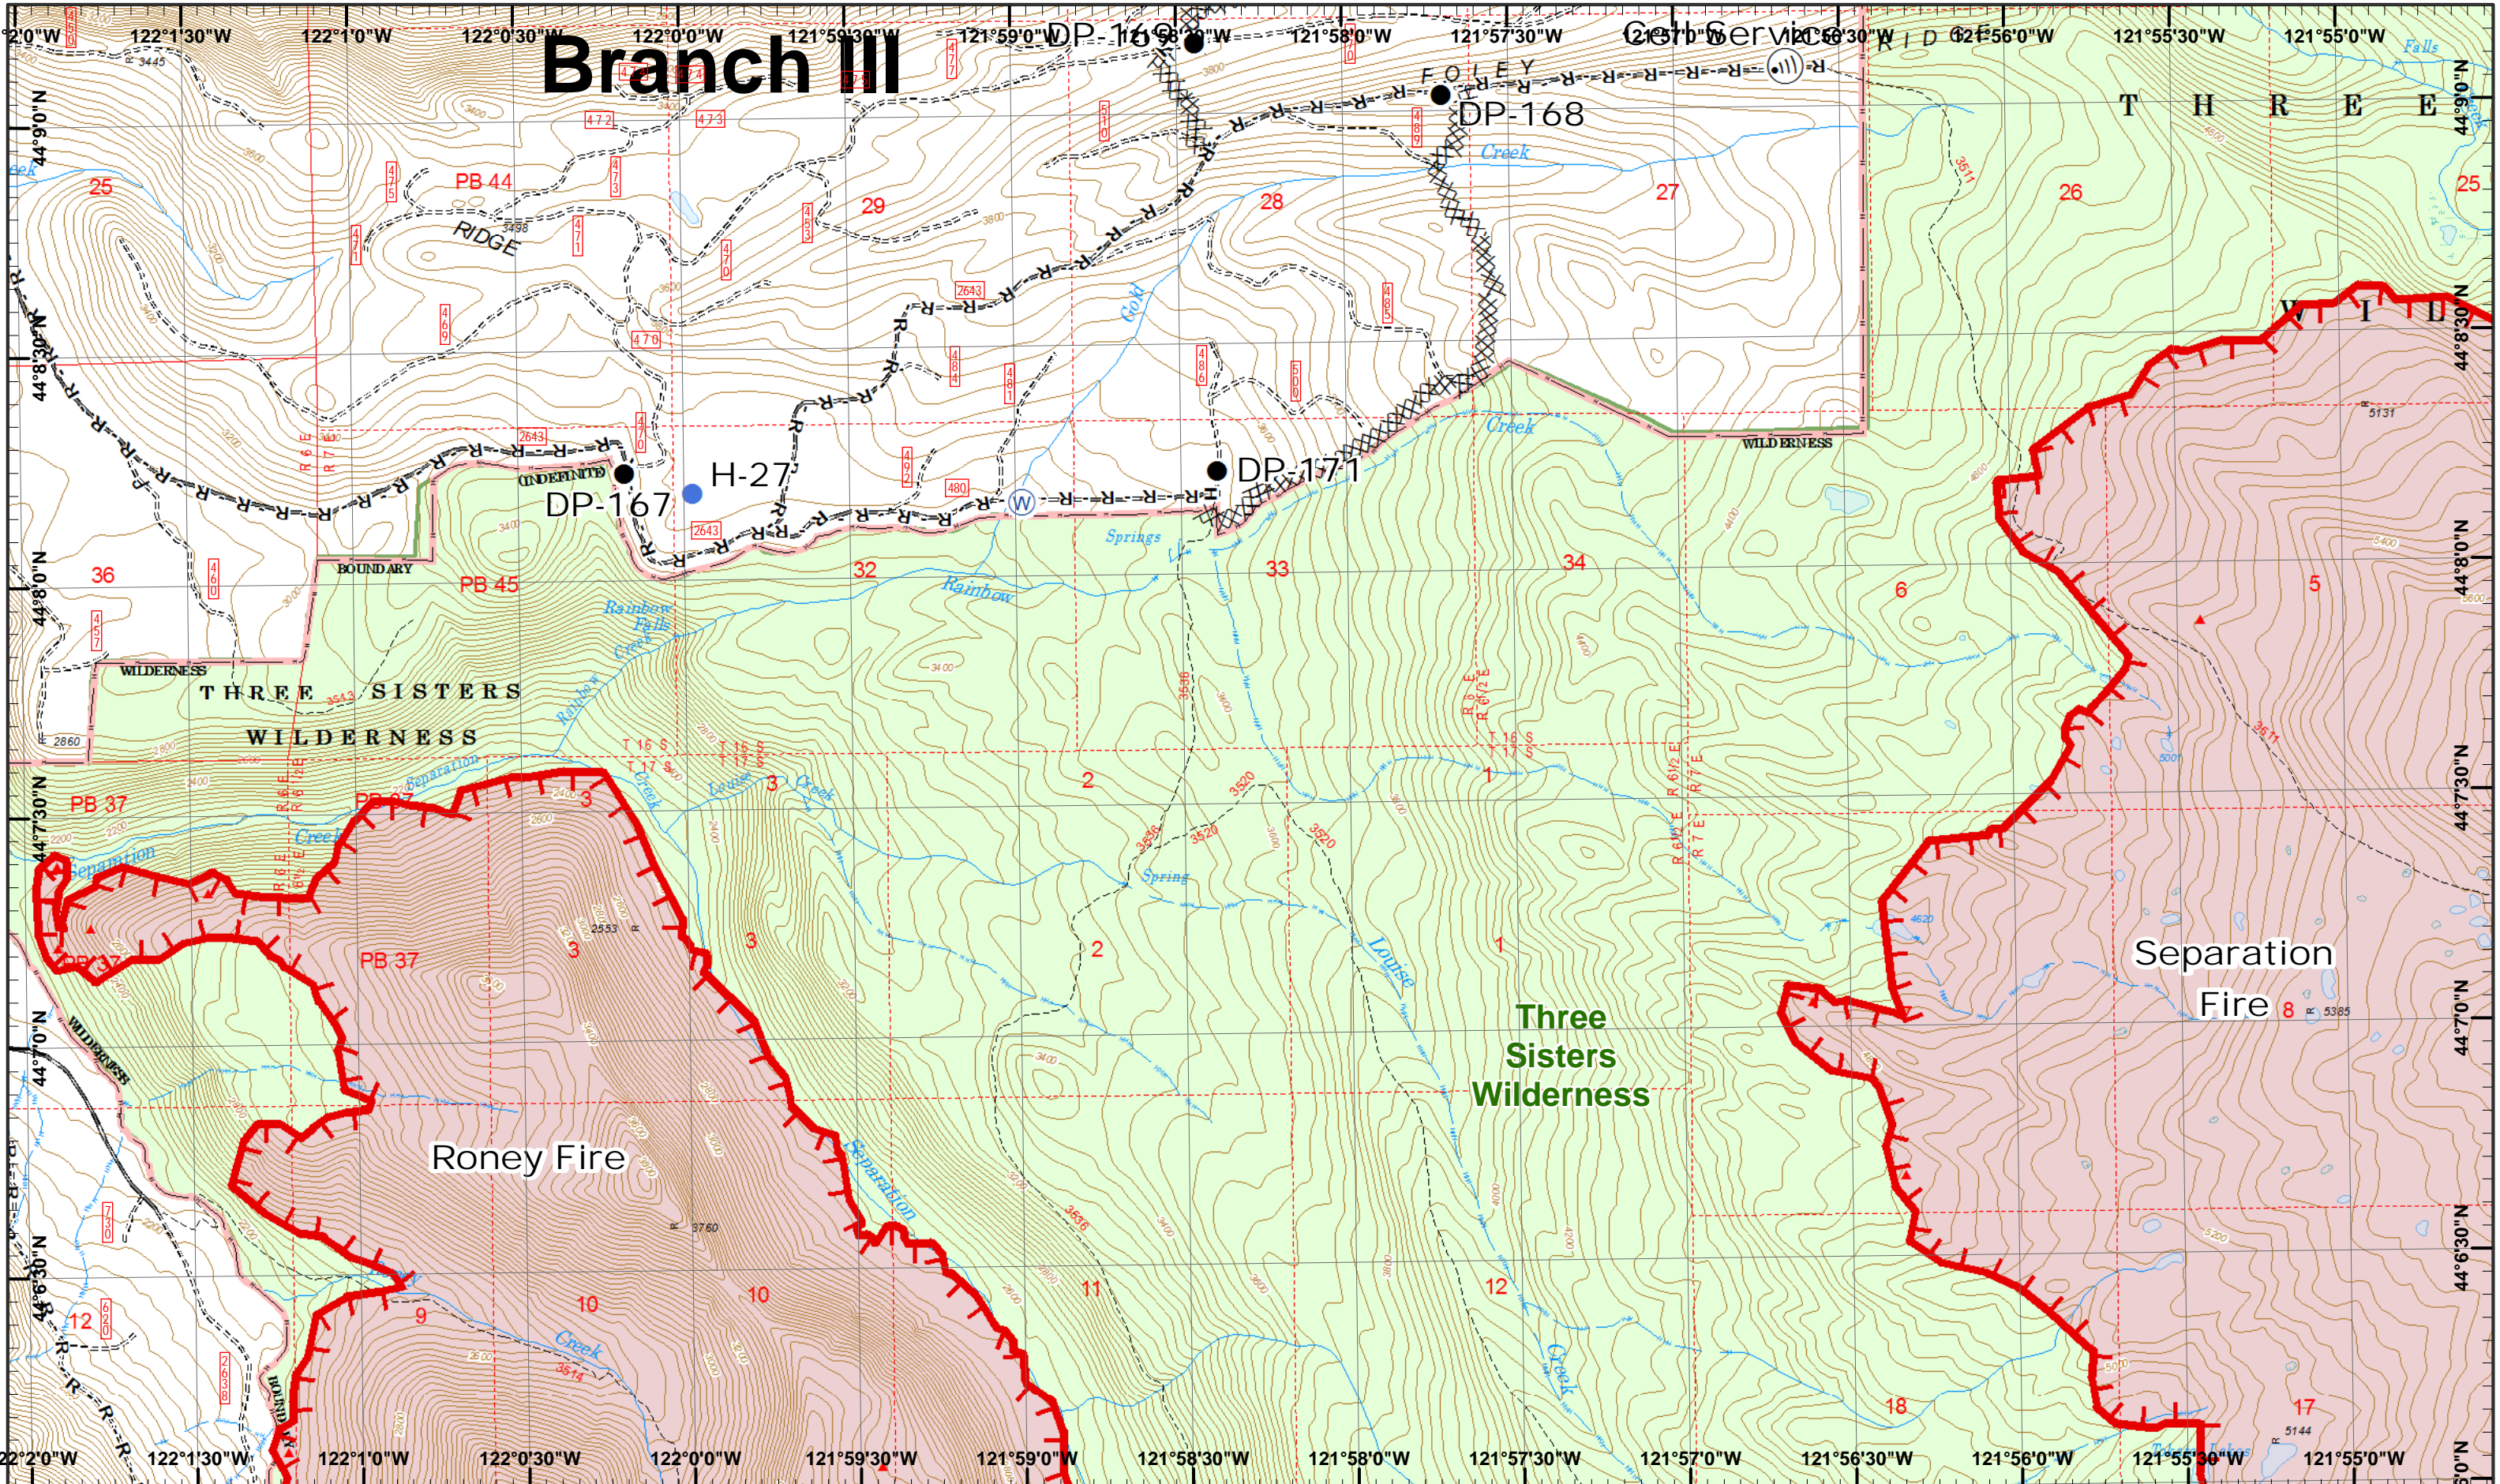

Branch III

T H R E E

Rebel, Pete
Horse Creek
September 11, 2017

IR © 9/9/2017 1949
Rebel Fire - 7,941 Acres
Pete Fire - 51 Acres
Ossie Lookout Fire - 1,221 Acres
Roney Fire - 3,161 Acres
Separation Fire - 16,588 Acres
Avenue Fire - 2,038 Acres
Nash Fire - 6,409 Acres

Map Created 9/10/2017 7:51:21 PM RDC

- Drop Point
- ▲ IR Heat Source
- Ⓜ Internet Access
- Ⓜ Water Source
- XXXX Completed Dozer R - Road as Line
- Ⓜ Uncontrolled Fire
- Helispot
- Completed Hand

1	2
3	4
5	6
7	8
9	10
11	12
13	14
15	16
17	18
19	20
21	22
23	24

Page 9
)(Division
|| Branch