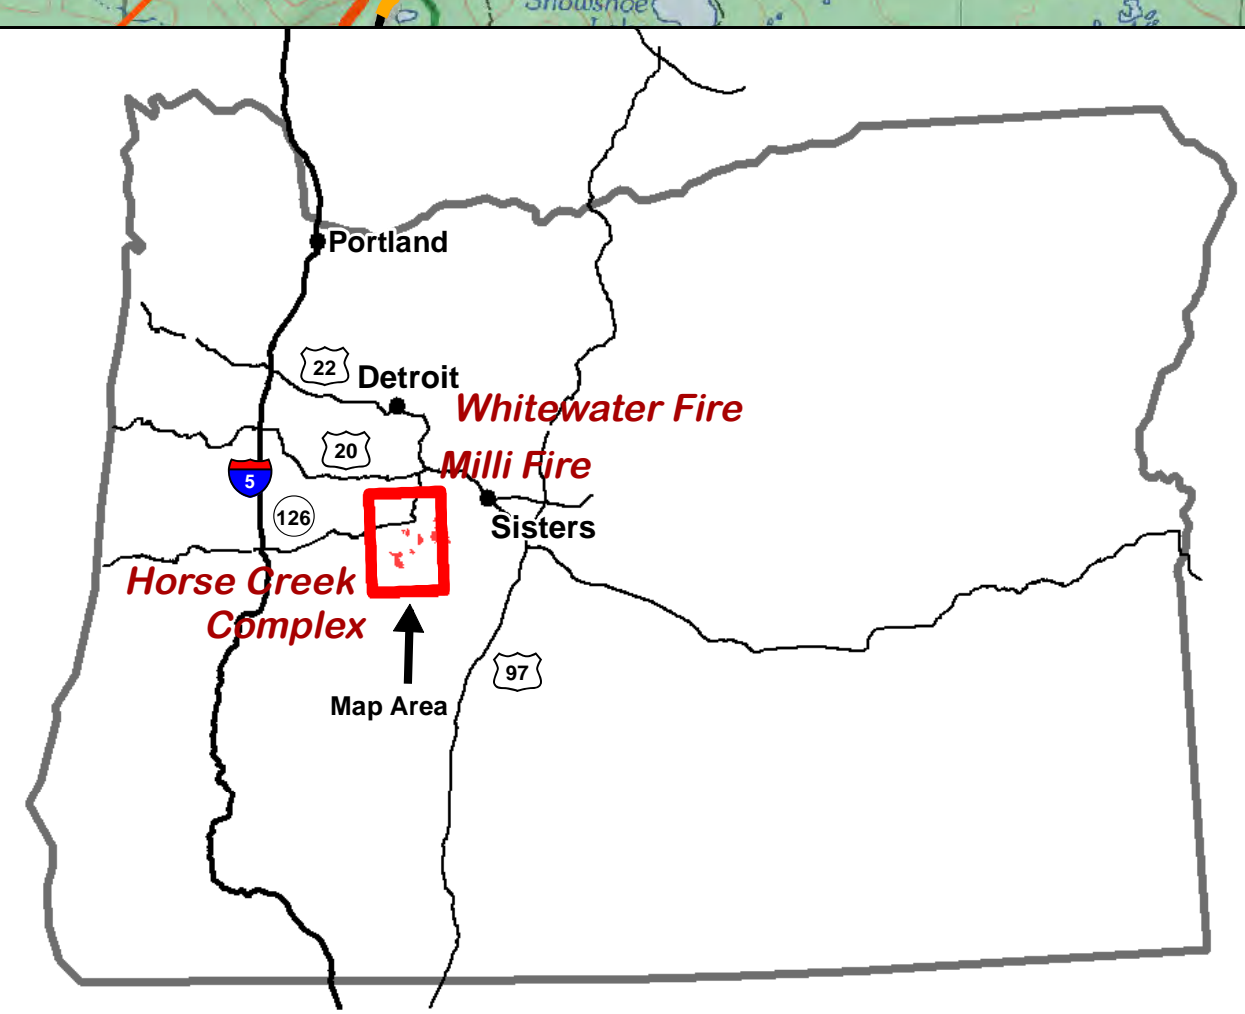

Sisters  
41 Miles

Blue River  
6 miles

Rainbow  
Mckenzie Bridge

126

Horse Creek Road

Foley Ridge Road

242

King Road East

Avenue Fire

Avenue/Foley Closure Area

Rebel Fire Closure Area

Roney Fire

Separation Fire

Nash Fire

Pete Fire

Olallie Lookout Fire

THREE SISTERS  
Three Sisters Wilderness Closure Area

Rebel Fire

19

Box Canyon

**Public Information Map**  
**Horse Creek Complex**  
**Rebel, Pete,**  
**Box Canyon and Nash Fires**  
**September 11, 2017**