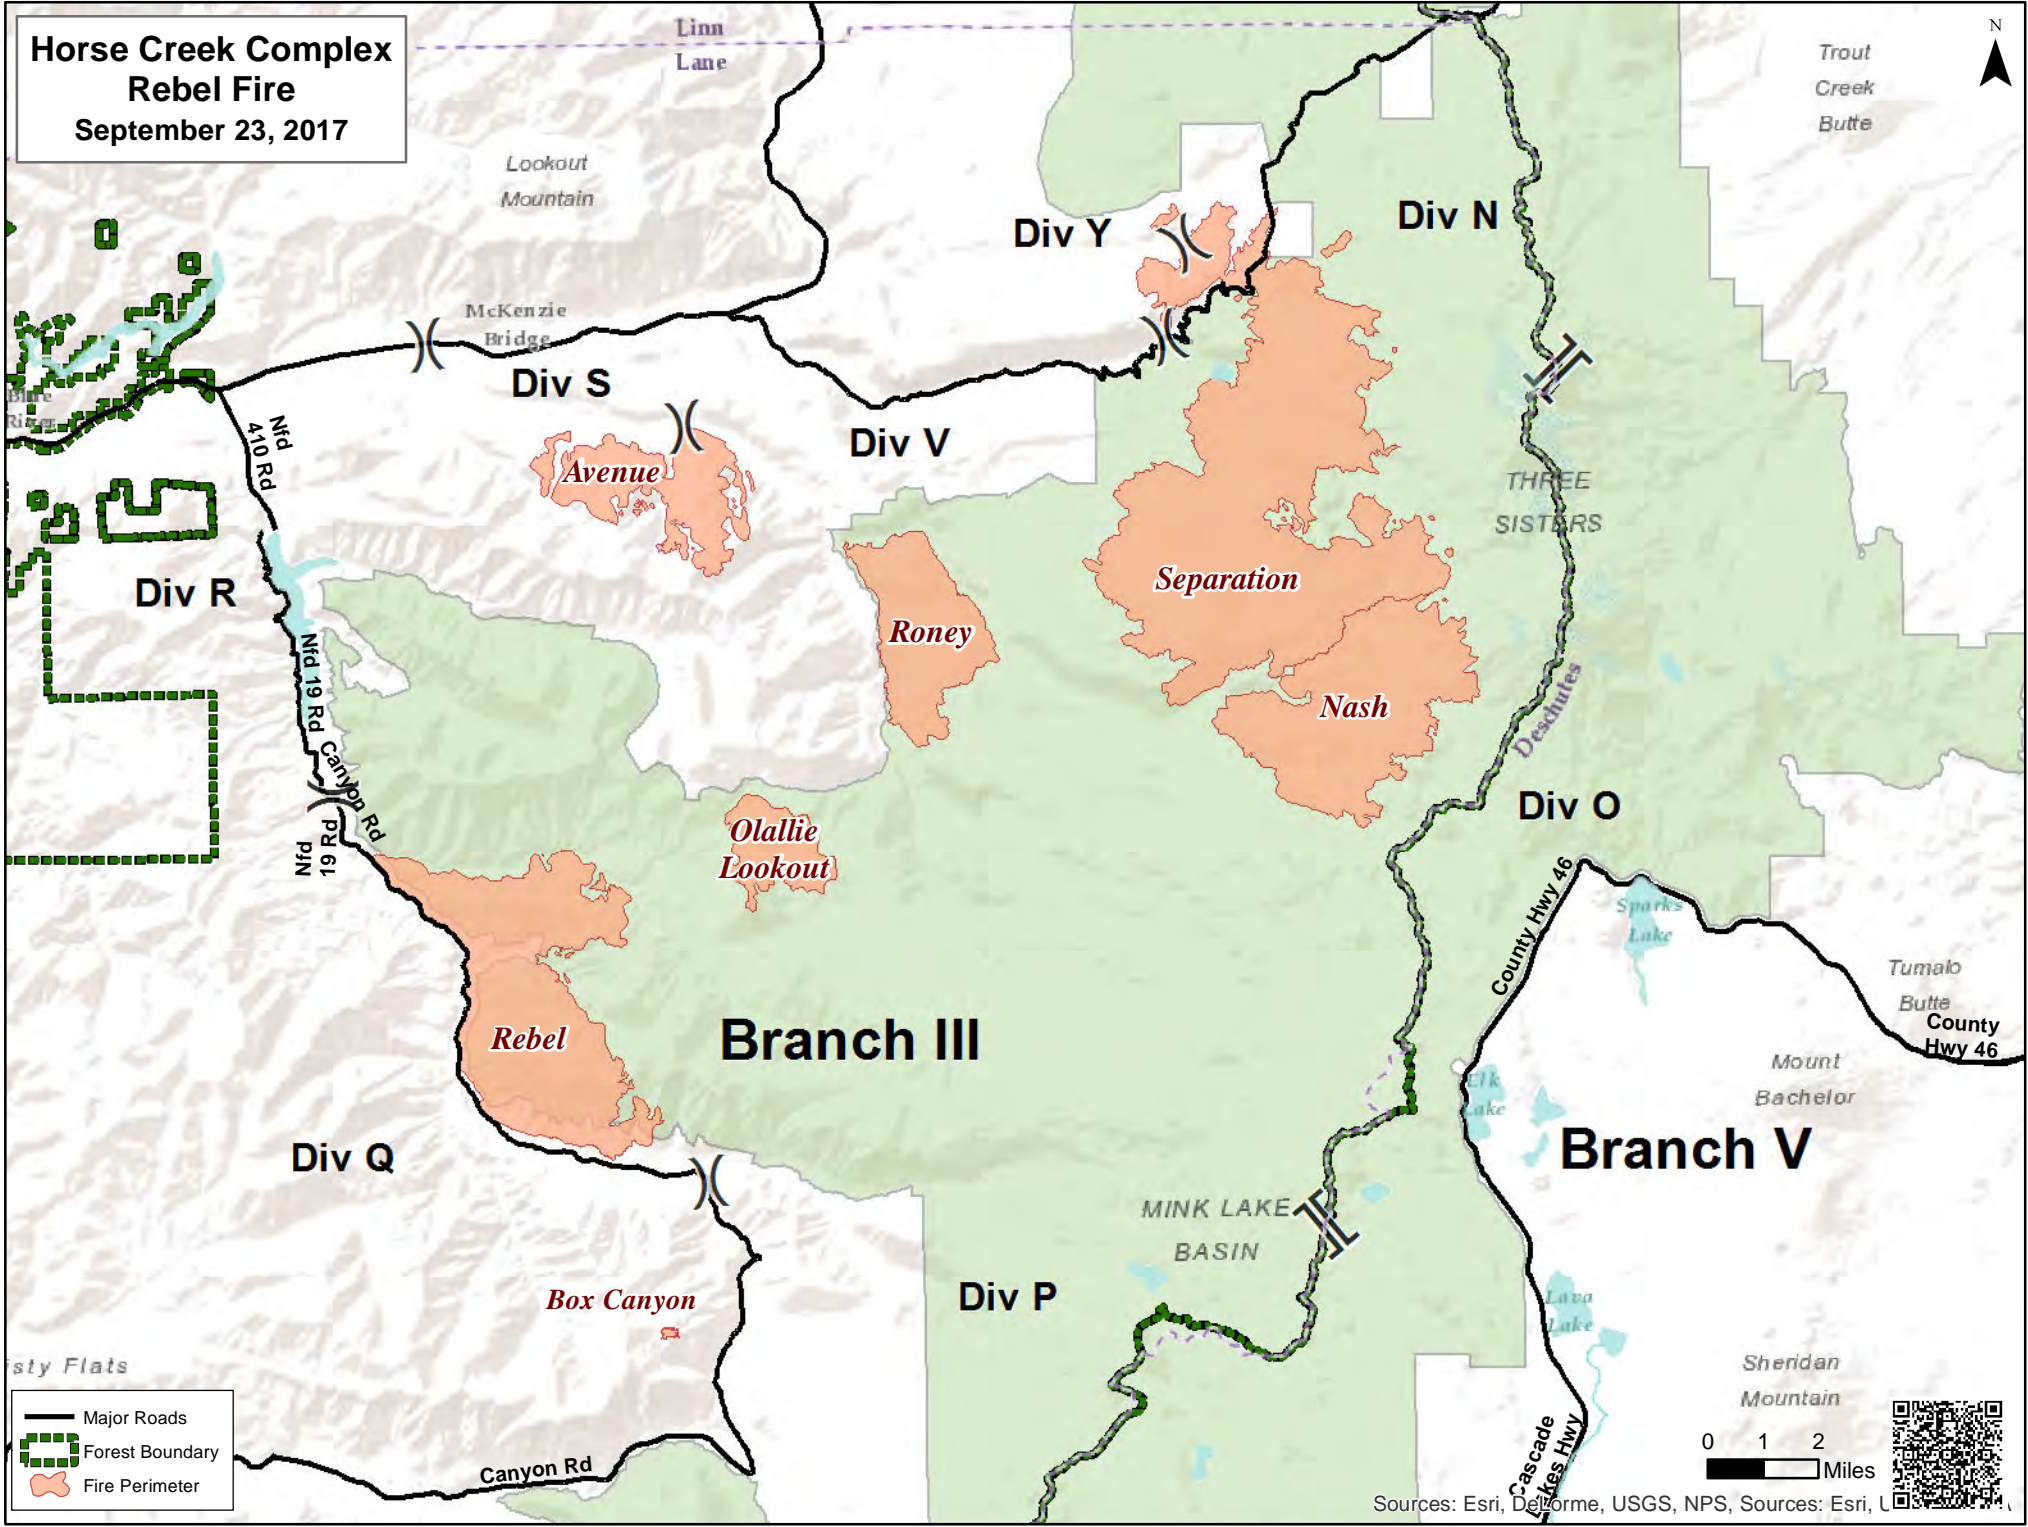

**Horse Creek Complex  
Rebel Fire**  
September 23, 2017

Trout  
Creek  
Butte

Tumalo  
Butte  
County  
Hwy 46

Mount  
Bachelor

Sheridan  
Mountain

Sources: Esri, DeLorme, USGS, NPS, Sources: Esri, L