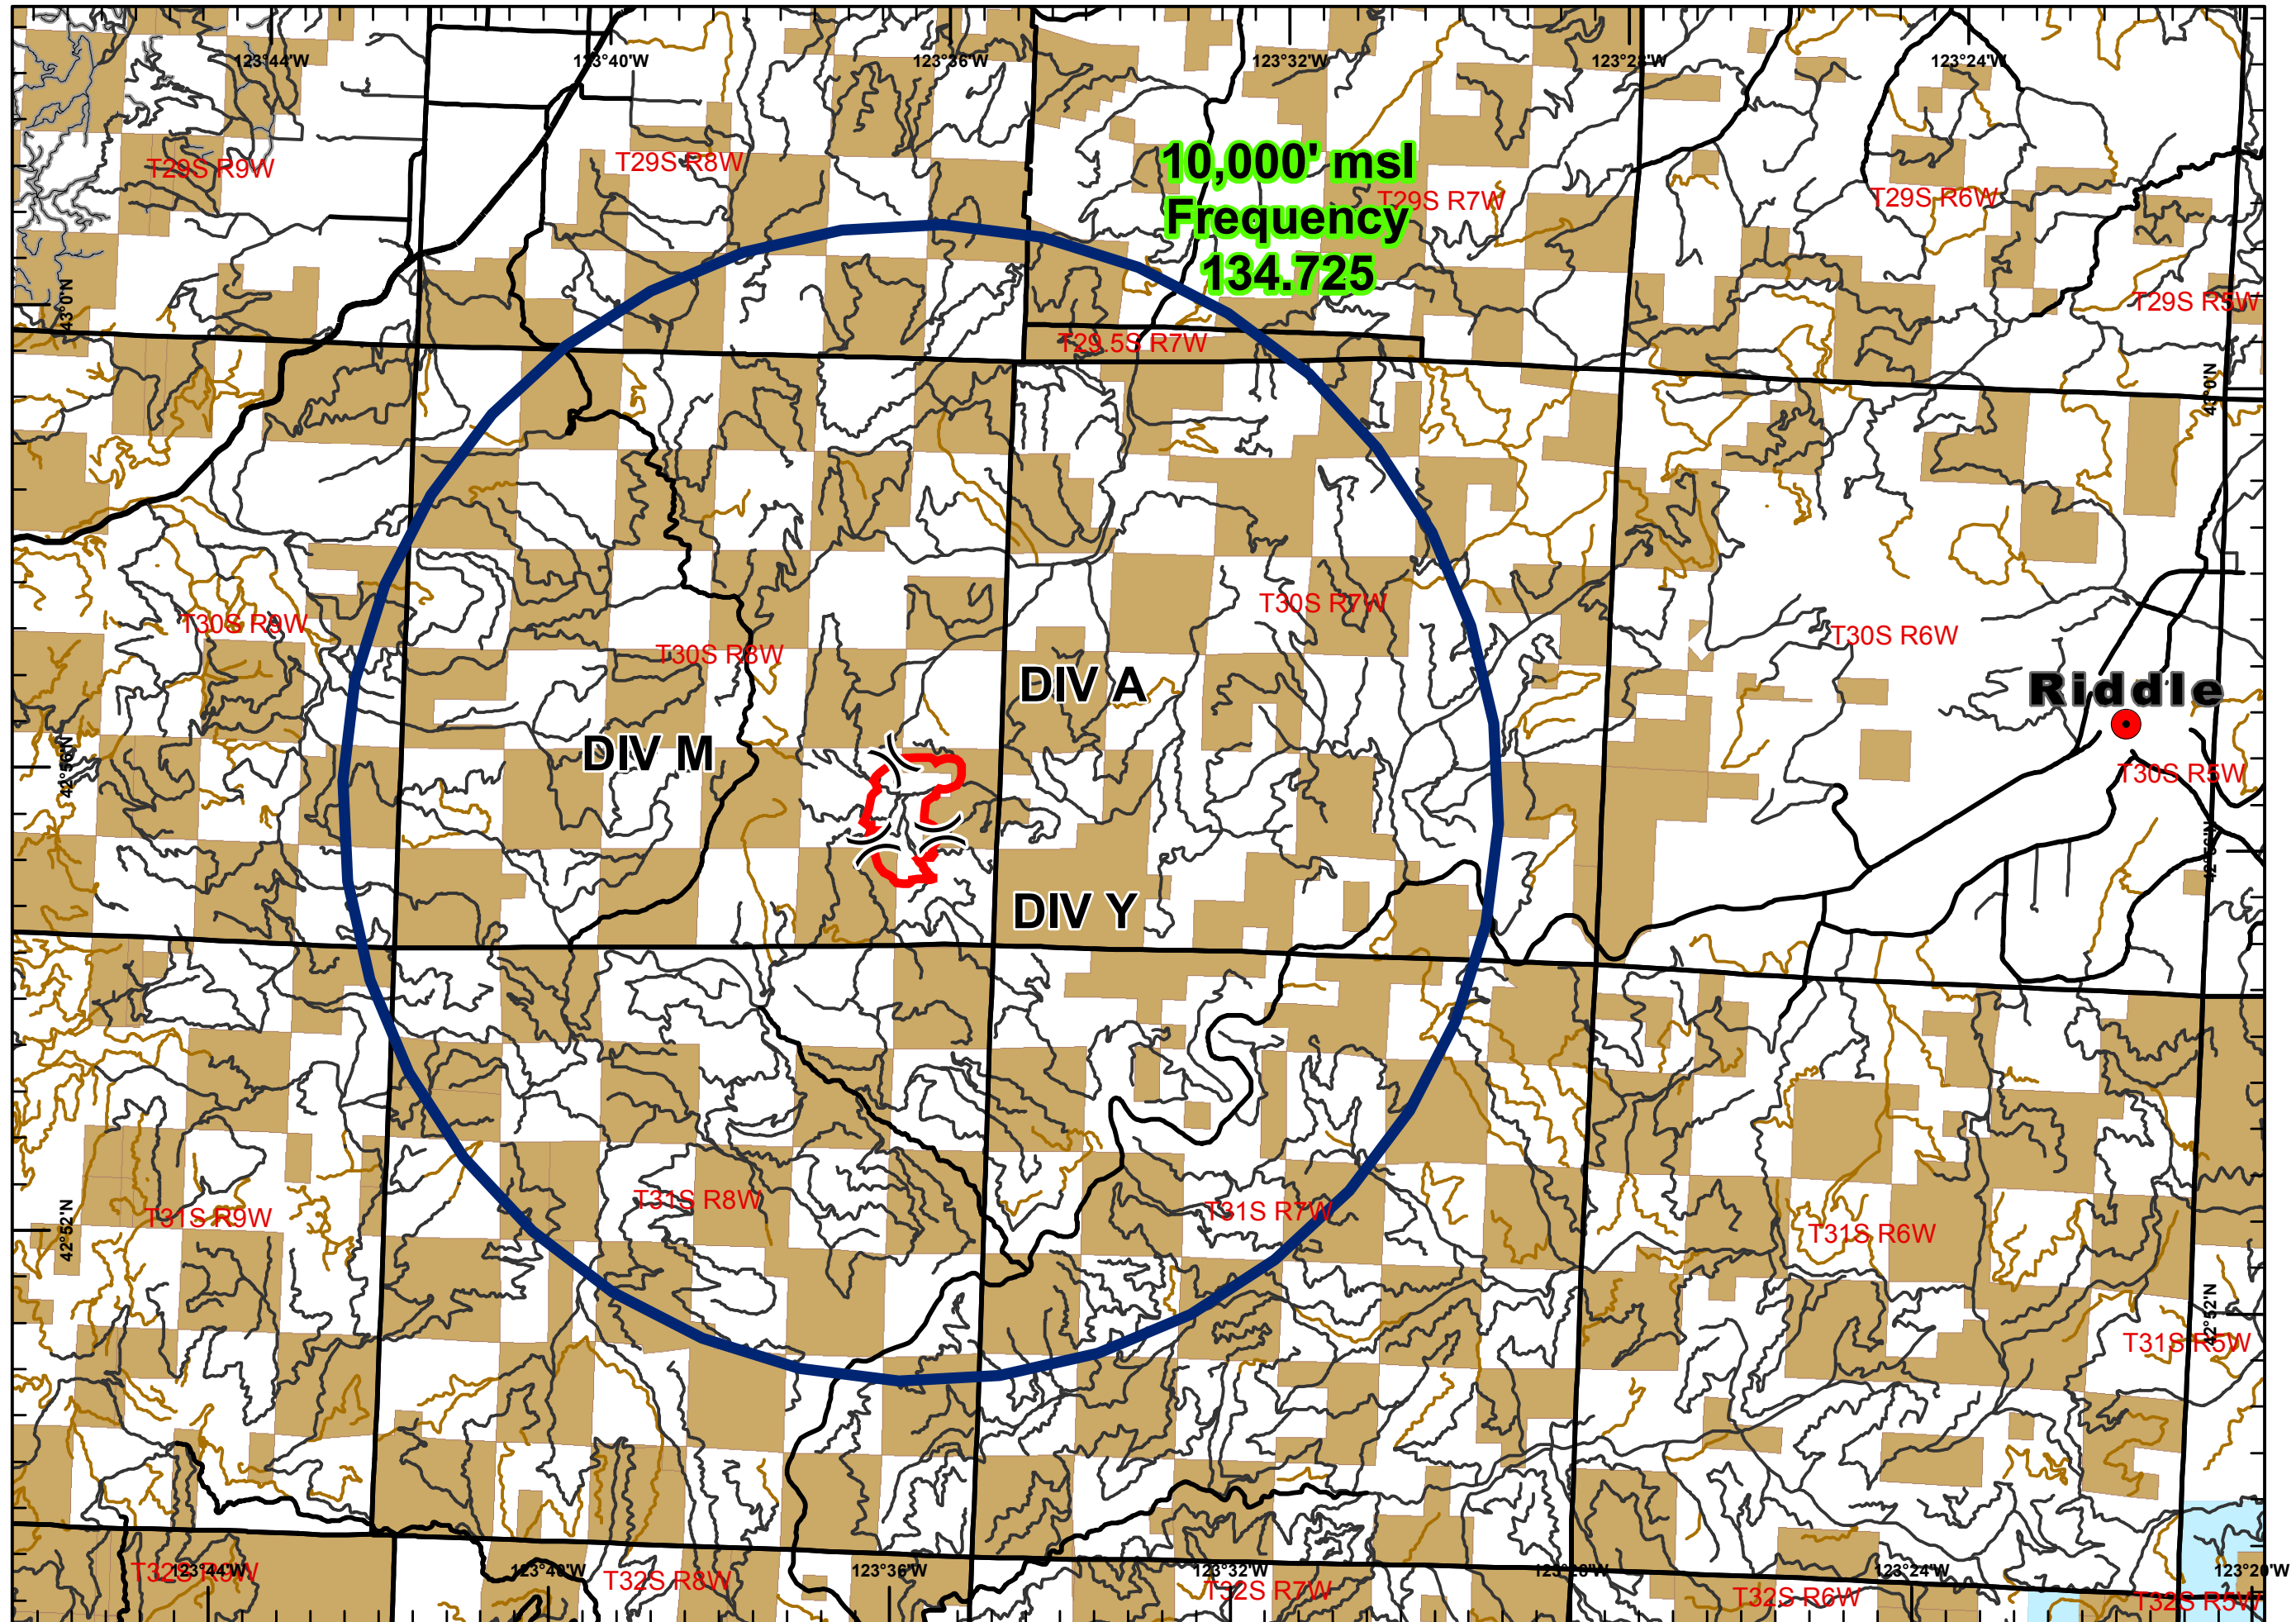

HORSE PRAIRIE
OR733S-11418
Aug 27, 2015
Day Shift
Approx 600 ac

TFR MAP

Legend

-  Fire Perimeter
-  BLM Ownership
-  Oregon Dept of Forestry (BOF)

Miles

ODF GIS, Team 3
August 27, 2017
1117 Hours