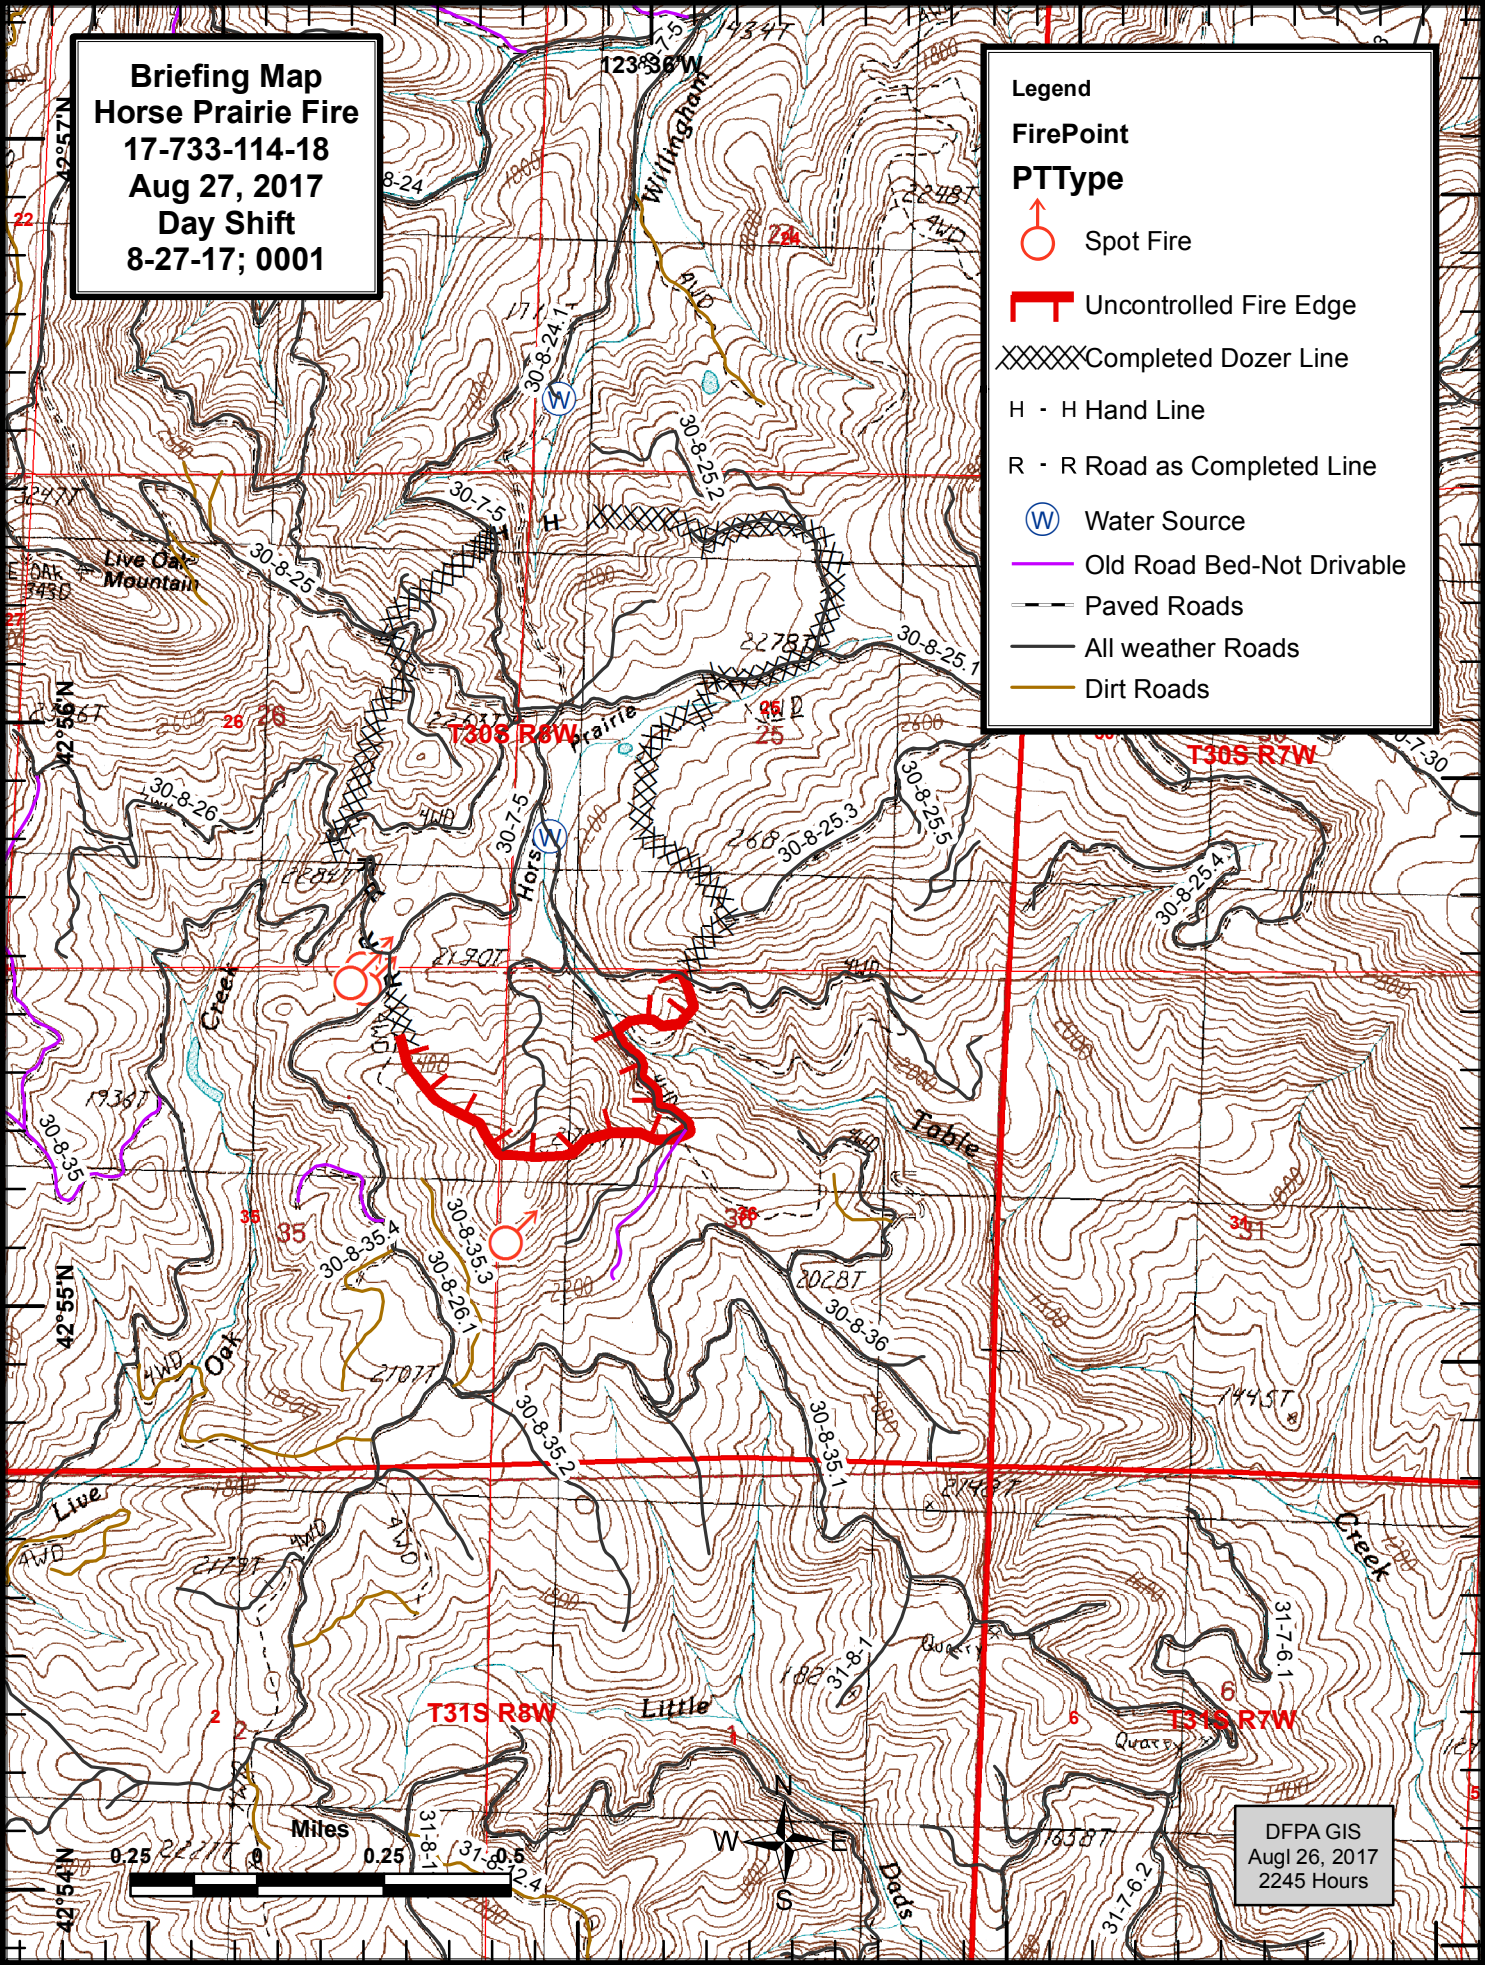

Briefing Map
Horse Prairie Fire
17-733-114-18
Aug 27, 2017
Day Shift
8-27-17; 0001

Legend

FirePoint

PTType

-  Spot Fire
-  Uncontrolled Fire Edge
-  Completed Dozer Line
- H - H Hand Line
- R - R Road as Completed Line
-  Water Source
-  Old Road Bed-Not Drivable
-  Paved Roads
-  All weather Roads
-  Dirt Roads

DFPA GIS
 Aug 26, 2017
 2245 Hours