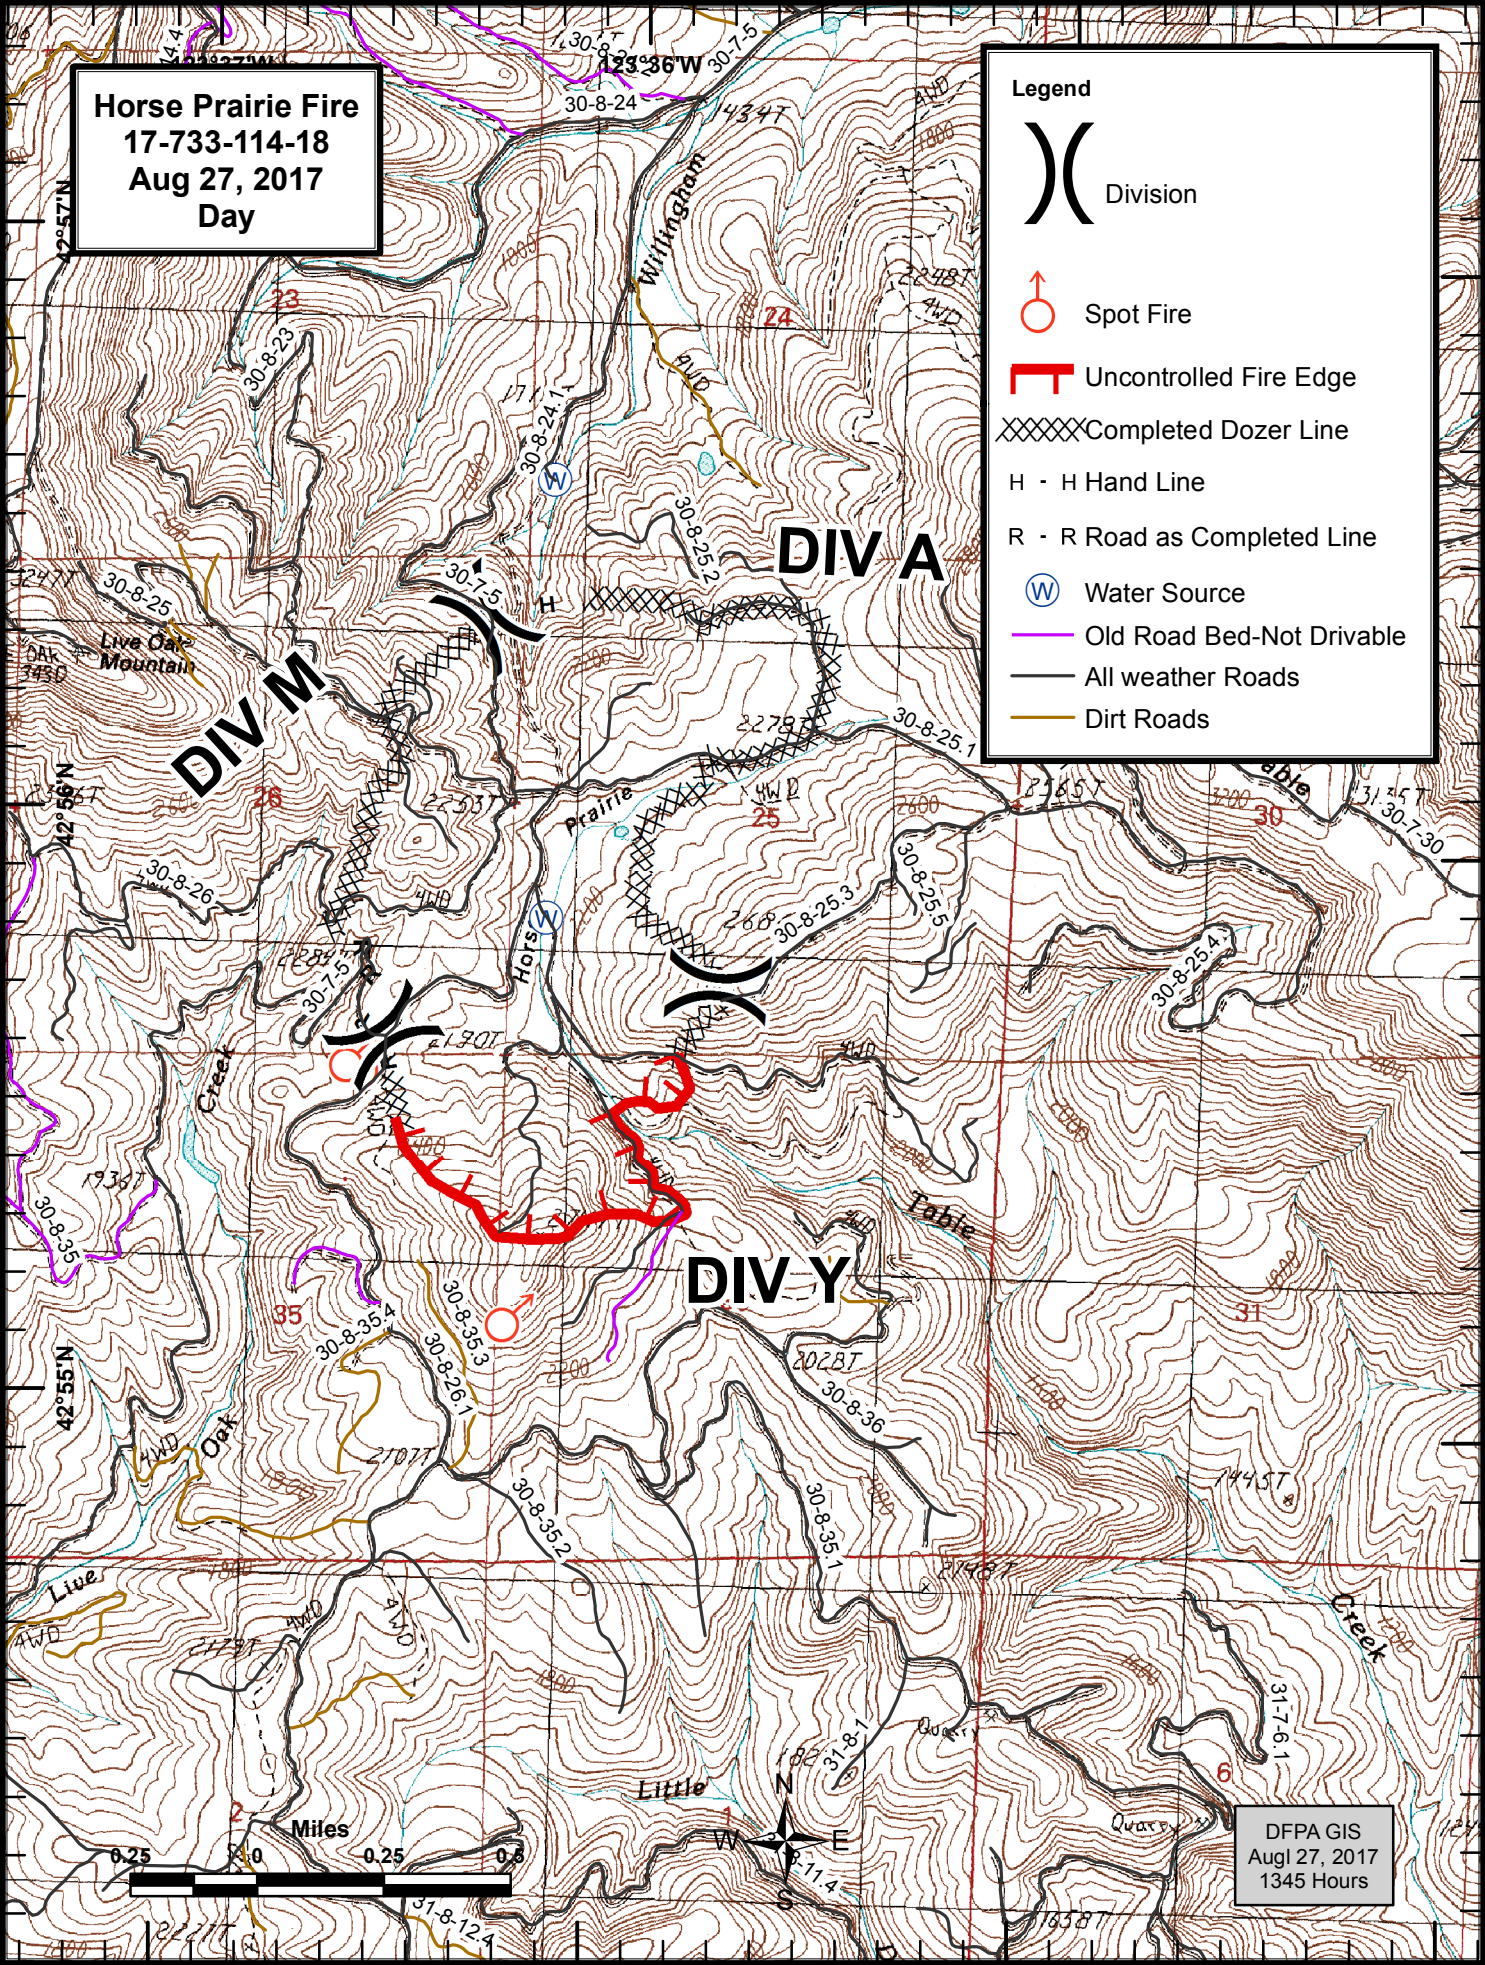

Horse Prairie Fire
17-733-114-18
Aug 27, 2017
Day

Legend

-  Division
-  Spot Fire
-  Uncontrolled Fire Edge
-  Completed Dozer Line
-  H - H Hand Line
-  R - R Road as Completed Line
-  Water Source
-  Old Road Bed-Not Drivable
-  All weather Roads
-  Dirt Roads

DFPA GIS
 Aug 27, 2017
 1345 Hours