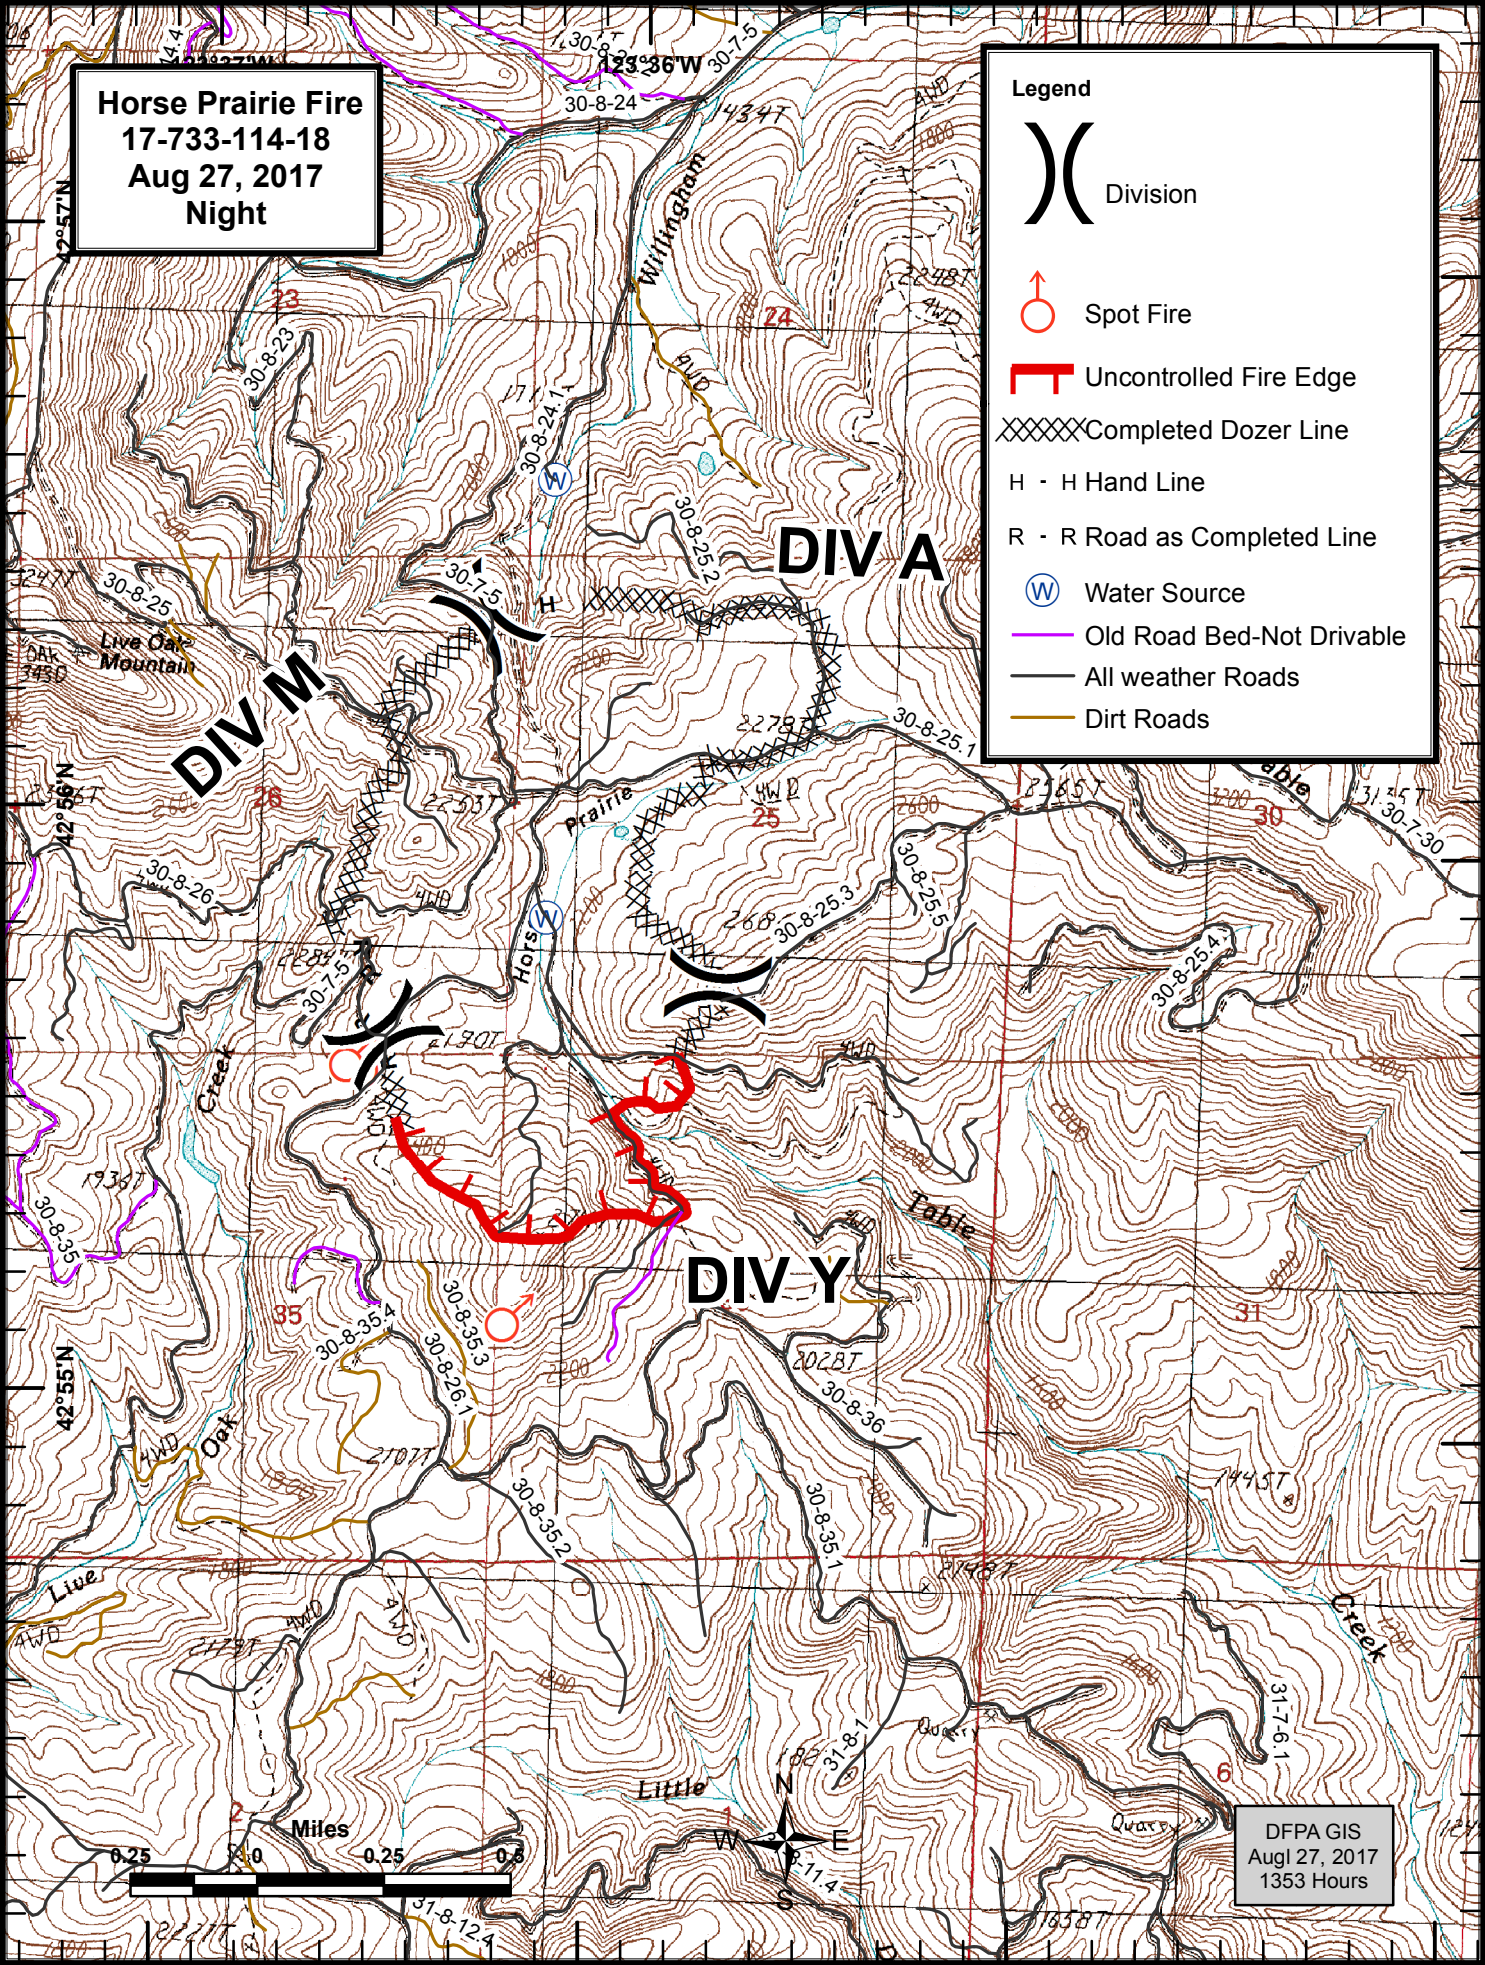

Horse Prairie Fire
17-733-114-18
Aug 27, 2017
Night

Legend

-  Division
-  Spot Fire
-  Uncontrolled Fire Edge
-  Completed Dozer Line
-  H - H Hand Line
-  R - R Road as Completed Line
-  Water Source
-  Old Road Bed-Not Drivable
-  All weather Roads
-  Dirt Roads

DFPA GIS
 Aug 27, 2017
 1353 Hours