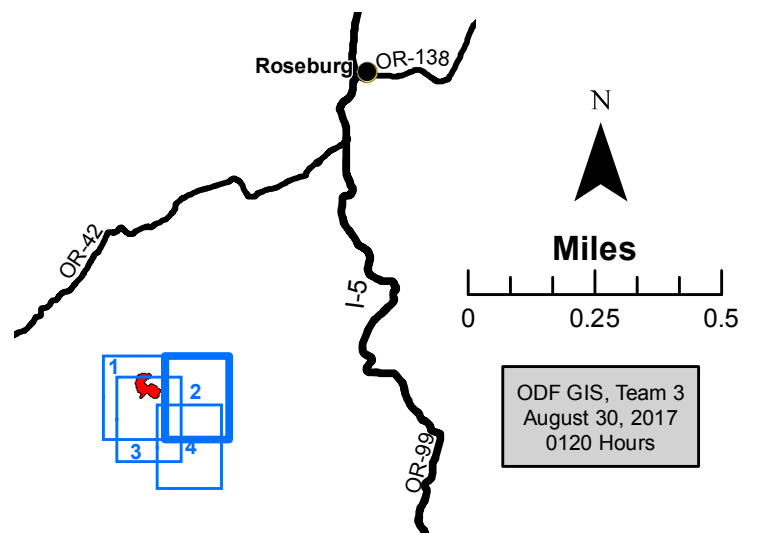

Legend

- Uncontrolled Fire Edge
- Drop Point
- Repeater
- Water Source
- Travel Route
- BLM

**N East
Page 2**

Page 2 of 4

**HORSE PRAIRIE
OR733S-114-18
August 30, 2017
Day Shift
NAD 83**

Approx 4410 ac

**Incident Action
Plan Map**

ODF GIS, Team 3
August 30, 2017
0120 Hours