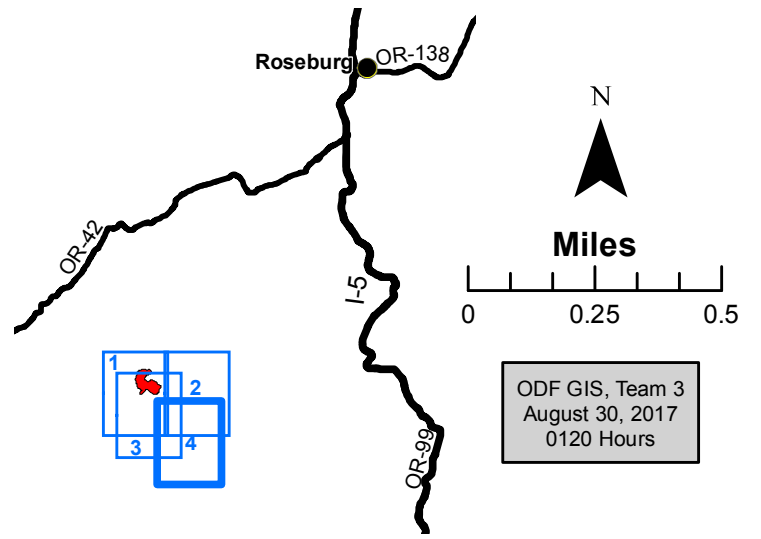

- Legend**
-  Uncontrolled Fire Edge
 -  Drop Point
 -  BLM

**S East
Page 4**

Page 4 of 4

**HORSE PRAIRIE
OR733S-114-18
August 30, 2017
Day Shift
NAD 83**

Approx 4410 ac

**Incident Action
Plan Map**

ODF GIS, Team 3
August 30, 2017
0120 Hours