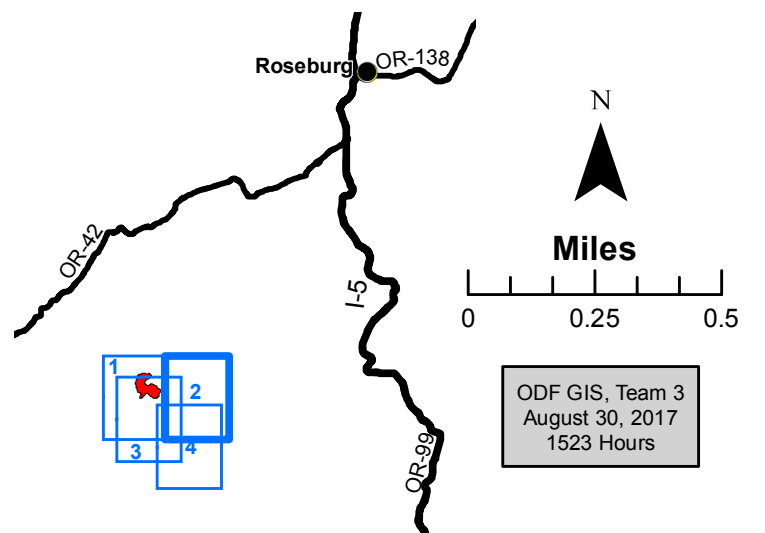

**Legend**

-  Uncontrolled Fire Edge
-  Drop Point
-  Repeater
-  Water Source
-  Travel Route
-  BLM

**N East  
Page 2**

Page 2 of 4

**HORSE PRAIRIE  
OR733S-114-18  
August 30, 2017  
Night Shift  
NAD 83**

**Approx 4999 ac**

**Incident Action  
Plan Map**

ODF GIS, Team 3  
August 30, 2017  
1523 Hours