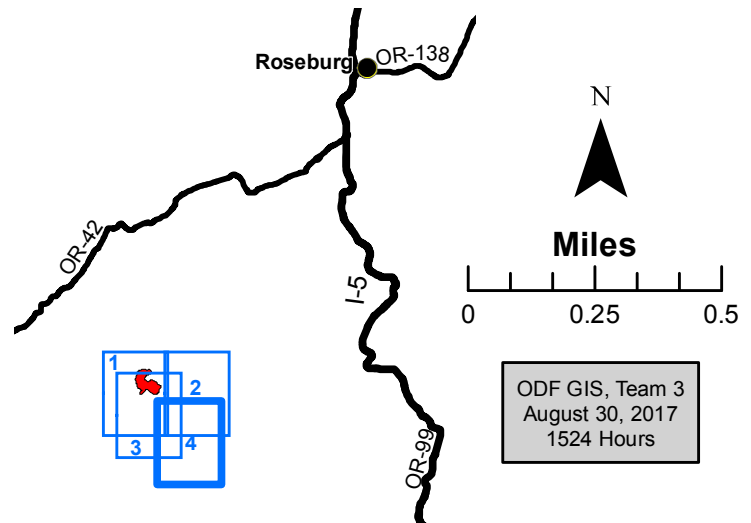

- Legend**
-  Uncontrolled Fire Edge
 -  Drop Point
 -  BLM

**S East
Page 4**

Page 4 of 4

**HORSE PRAIRIE
OR733S-114-18
August 30, 2017
Night Shift
NAD 83**

Approx 4999 ac

**Incident Action
Plan Map**

ODF GIS, Team 3
August 30, 2017
1524 Hours