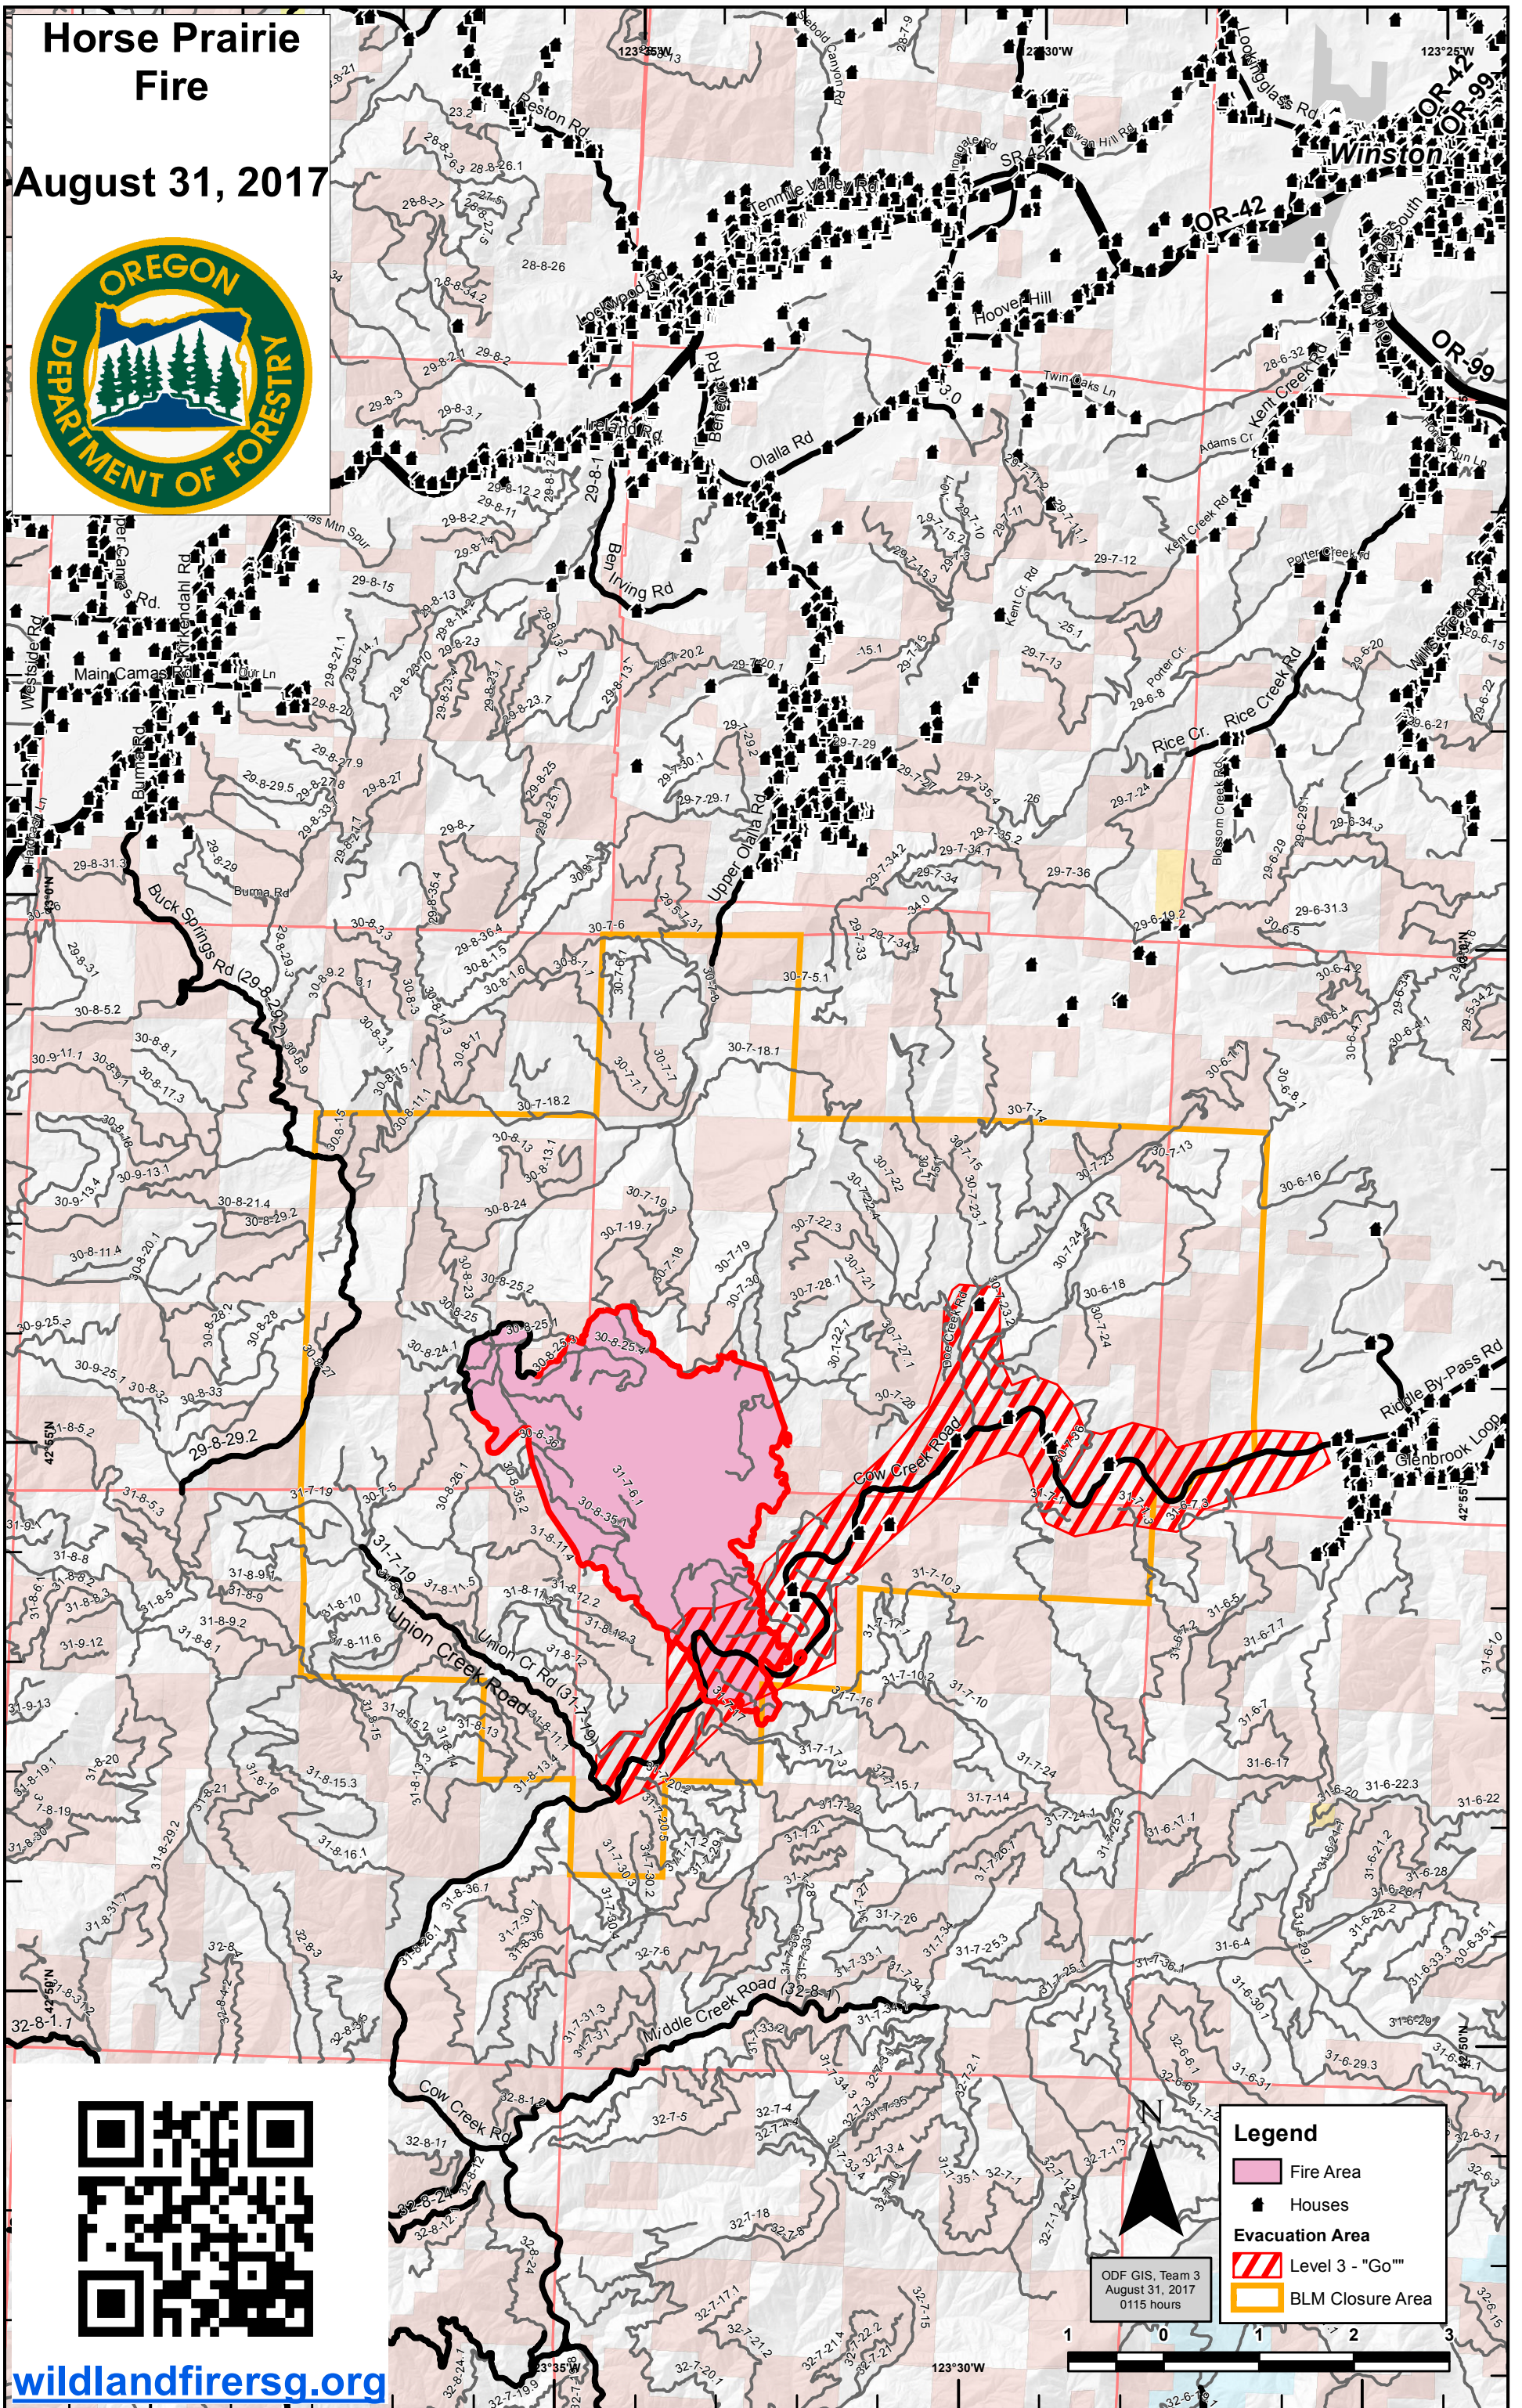

Horse Prairie Fire

August 31, 2017

Legend

- Fire Area
- Houses
- Evacuation Area**
 - Level 3 - "Go"
 - BLM Closure Area

ODF GIS, Team 3
August 31, 2017
0115 hours