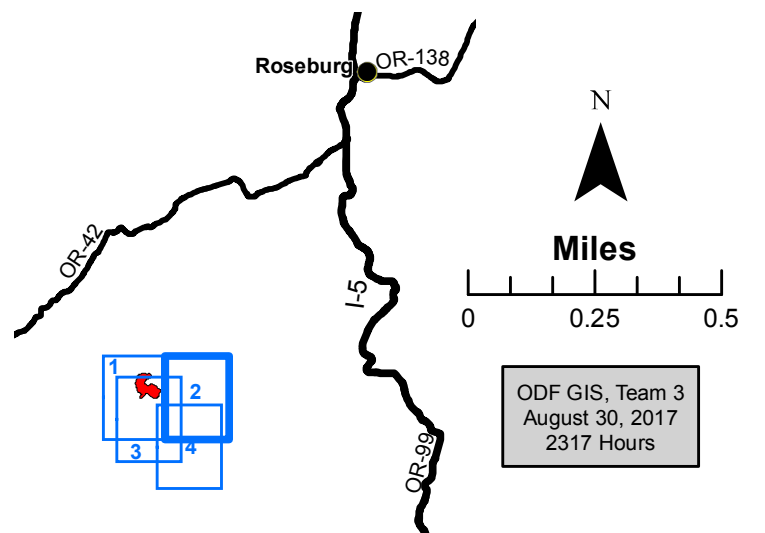

**Legend**

-  Uncontrolled Fire Edge
-  Drop Point
-  Repeater
-  Water Source
-  Travel Route
-  BLM

**N East  
Page 2**

Page 2 of 4

**HORSE PRAIRIE  
OR733S-114-18  
August 31, 2017  
Day Shift  
NAD 83**

**Approx 4,999 ac**

**Incident Action  
Plan Map**

ODF GIS, Team 3  
August 30, 2017  
2317 Hours