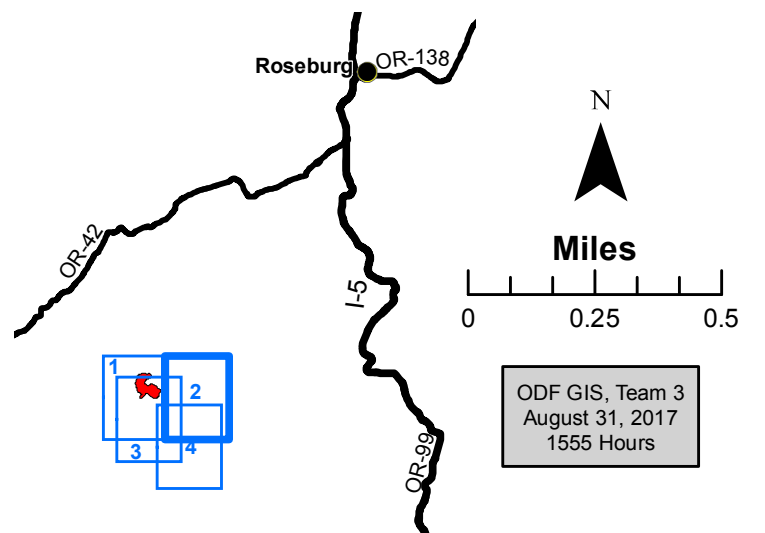

**Legend**

-  Uncontrolled Fire Edge
-  Drop Point
-  Helispot
-  Repeater
-  Water Source
-  Travel Route
-  BLM

**N East  
Page 2**

Page 2 of 4

**HORSE PRAIRIE  
OR733S-114-18  
August 31, 2017  
Night Shift  
NAD 83**

**Approx 9,937 ac**

**Incident Action  
Plan Map**

ODF GIS, Team 3  
August 31, 2017  
1555 Hours