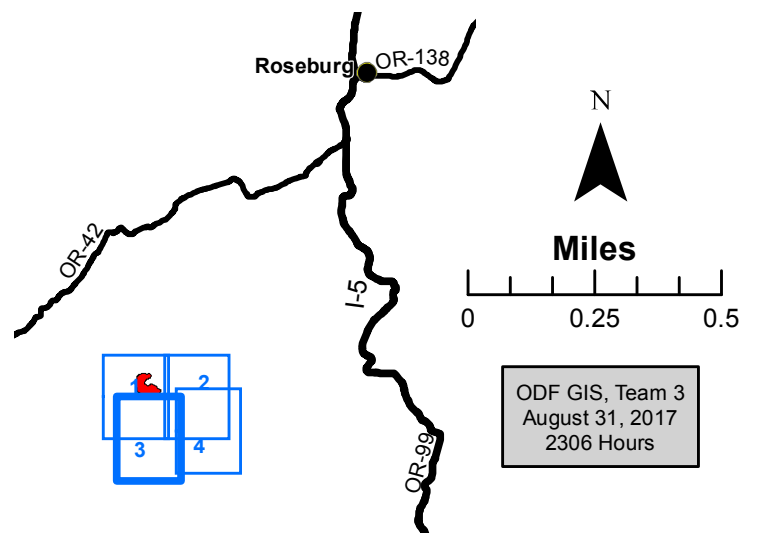

Legend

- Uncontrolled Fire Edge
- Drop Point
- Helispot
- Water Source
- Travel Route
- BLM

**S West
Page 3**

Page 3 of 4

**HORSE PRAIRIE
OR733S-114-18
September 1, 2017
Day Shift
NAD 83**

Approx 11,500 ac

**Incident Action
Plan Map**

ODF GIS, Team 3
August 31, 2017
2306 Hours