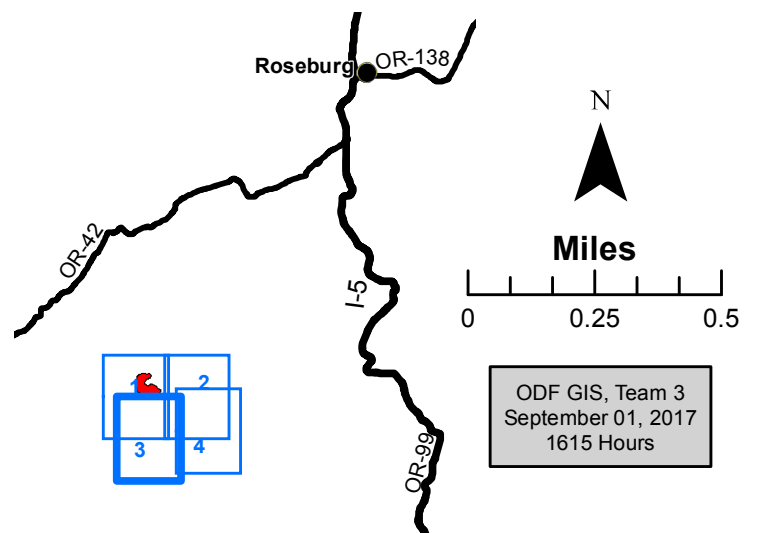

Legend

-  Uncontrolled Fire Edge
-  Completed Dozer Line
-  Drop Point
-  Helispot
-  Spot Fire
-  Water Source
-  Travel Route
-  BLM

**S West
Page 3**

Page 3 of 4

**HORSE PRAIRIE
OR733S-114-18
September 1, 2017
Night Shift
NAD 83**

Approx 11,500 ac

**Incident Action
Plan Map**

ODF GIS, Team 3
September 01, 2017
1615 Hours