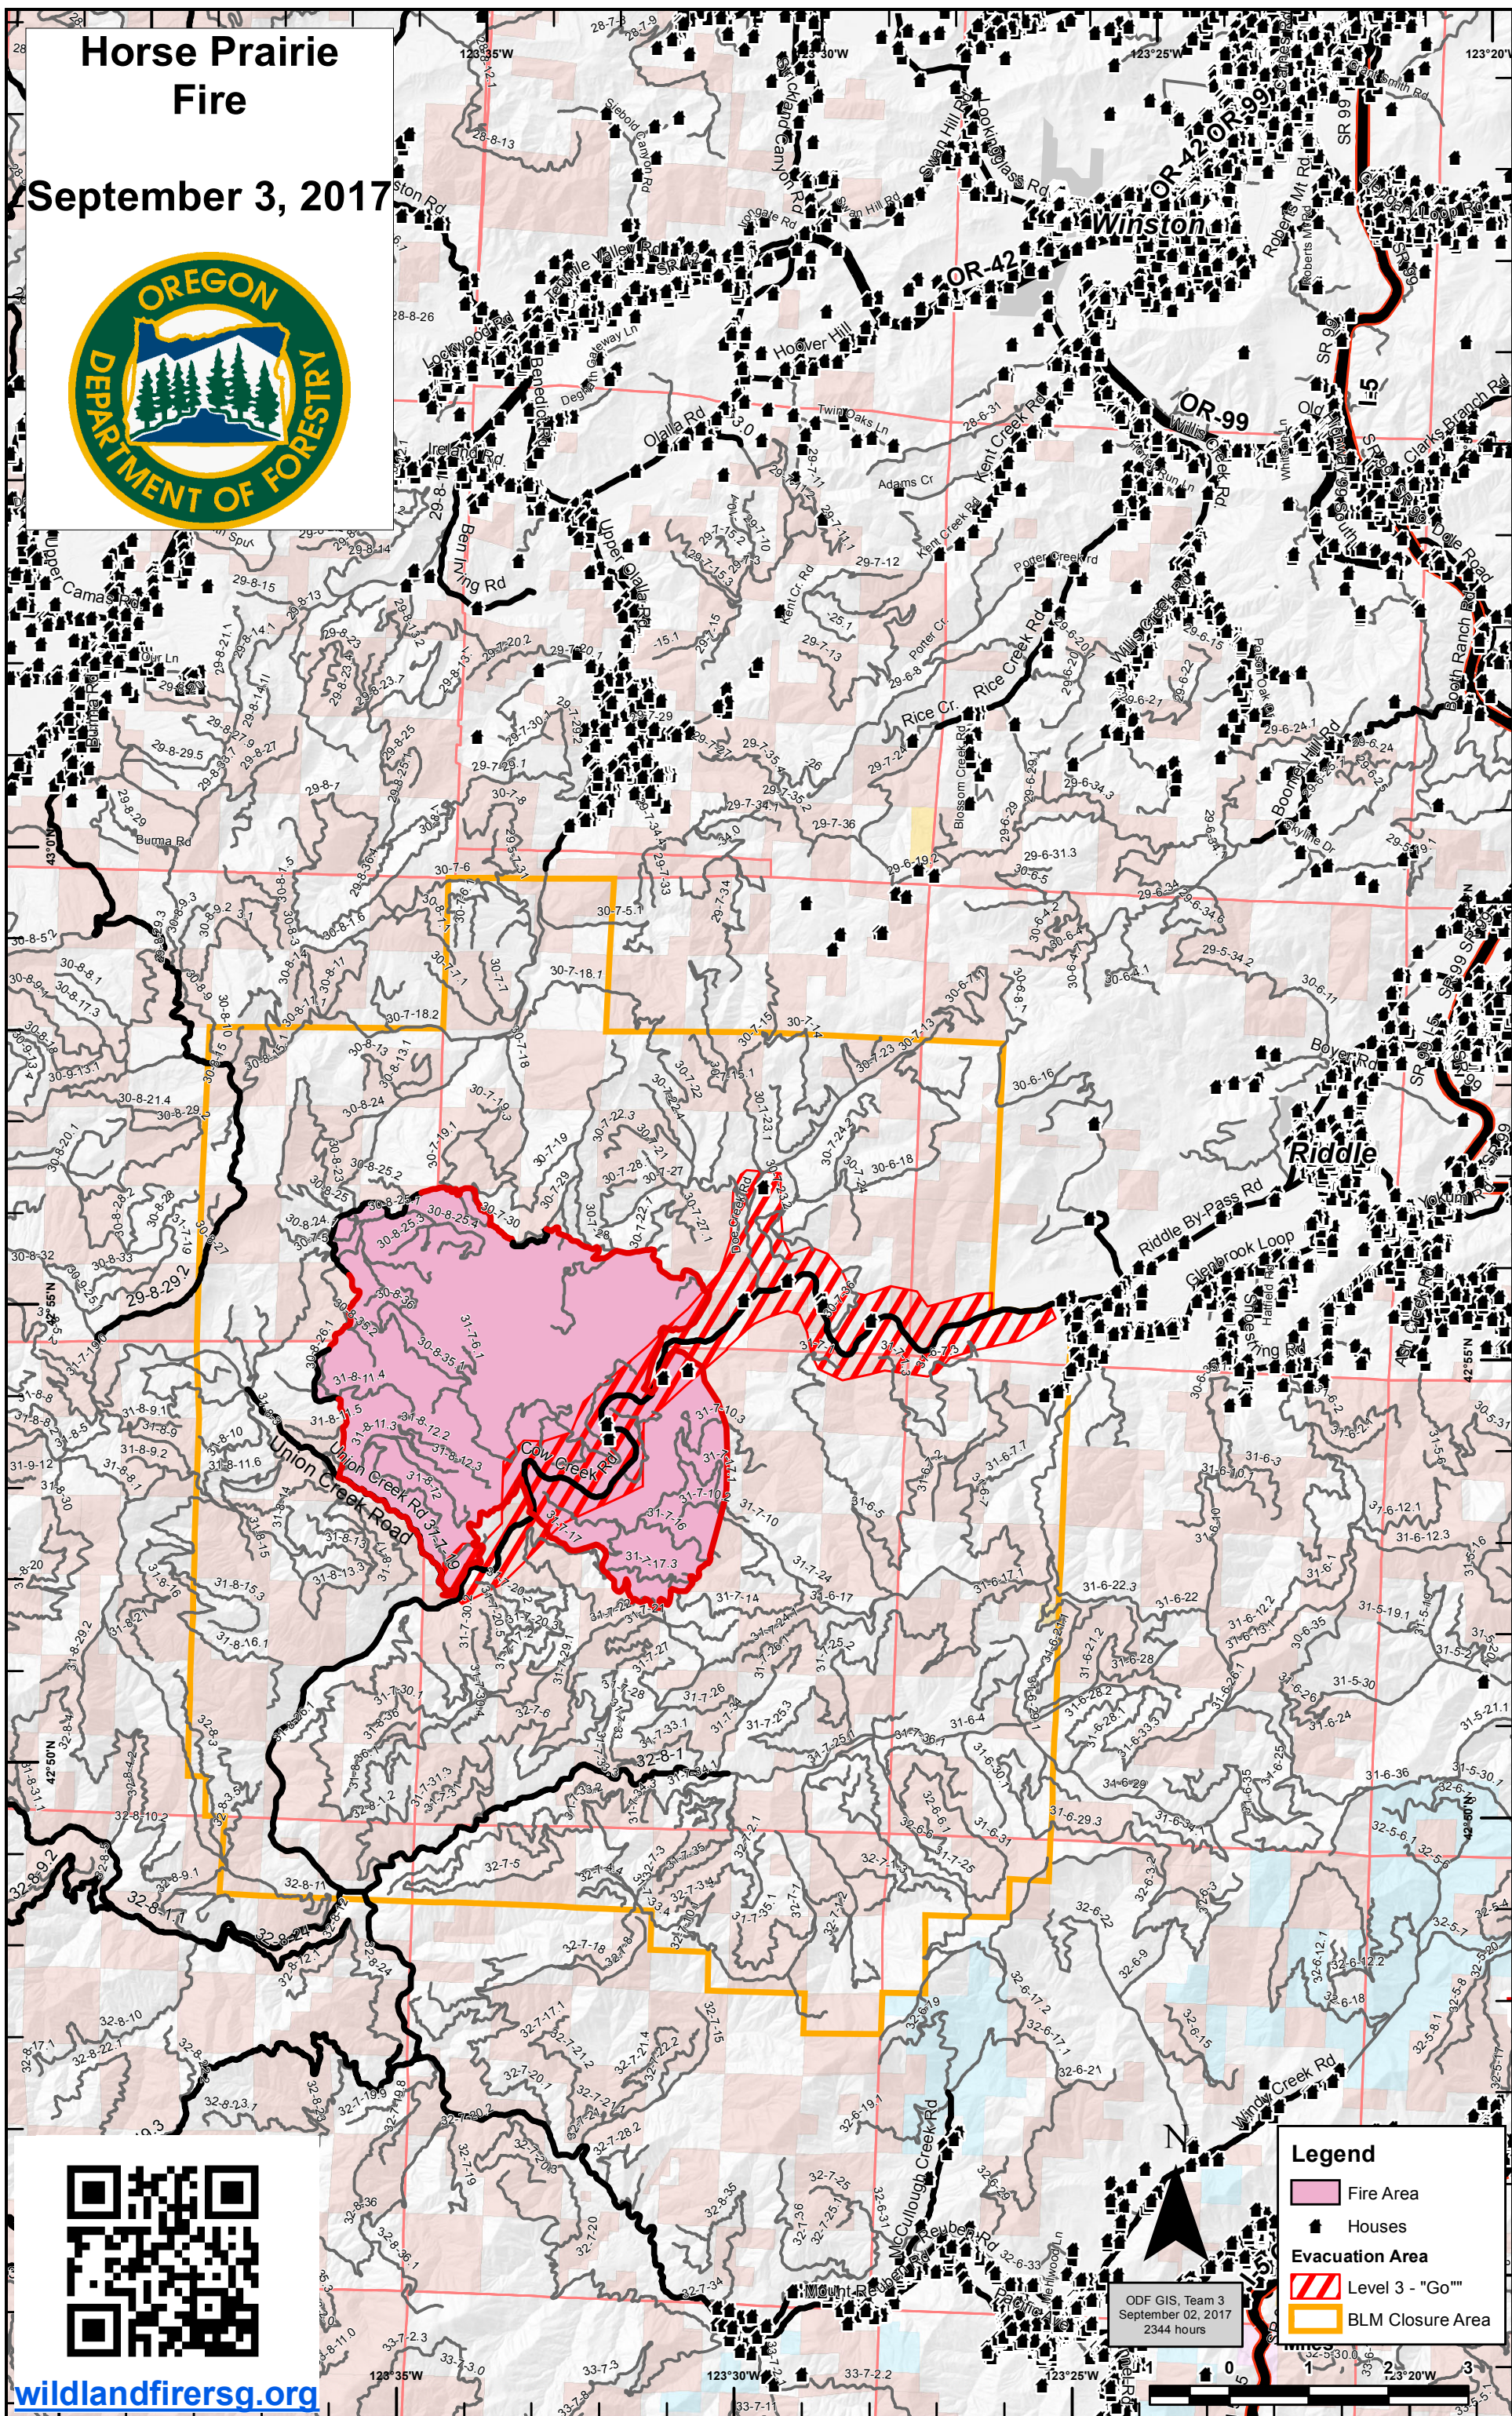

Horse Prairie Fire

September 3, 2017

Legend

- Fire Area
- Houses
- Evacuation Area
- Level 3 - "Go"
- BLM Closure Area

ODF GIS, Team 3
September 02, 2017
2344 hours