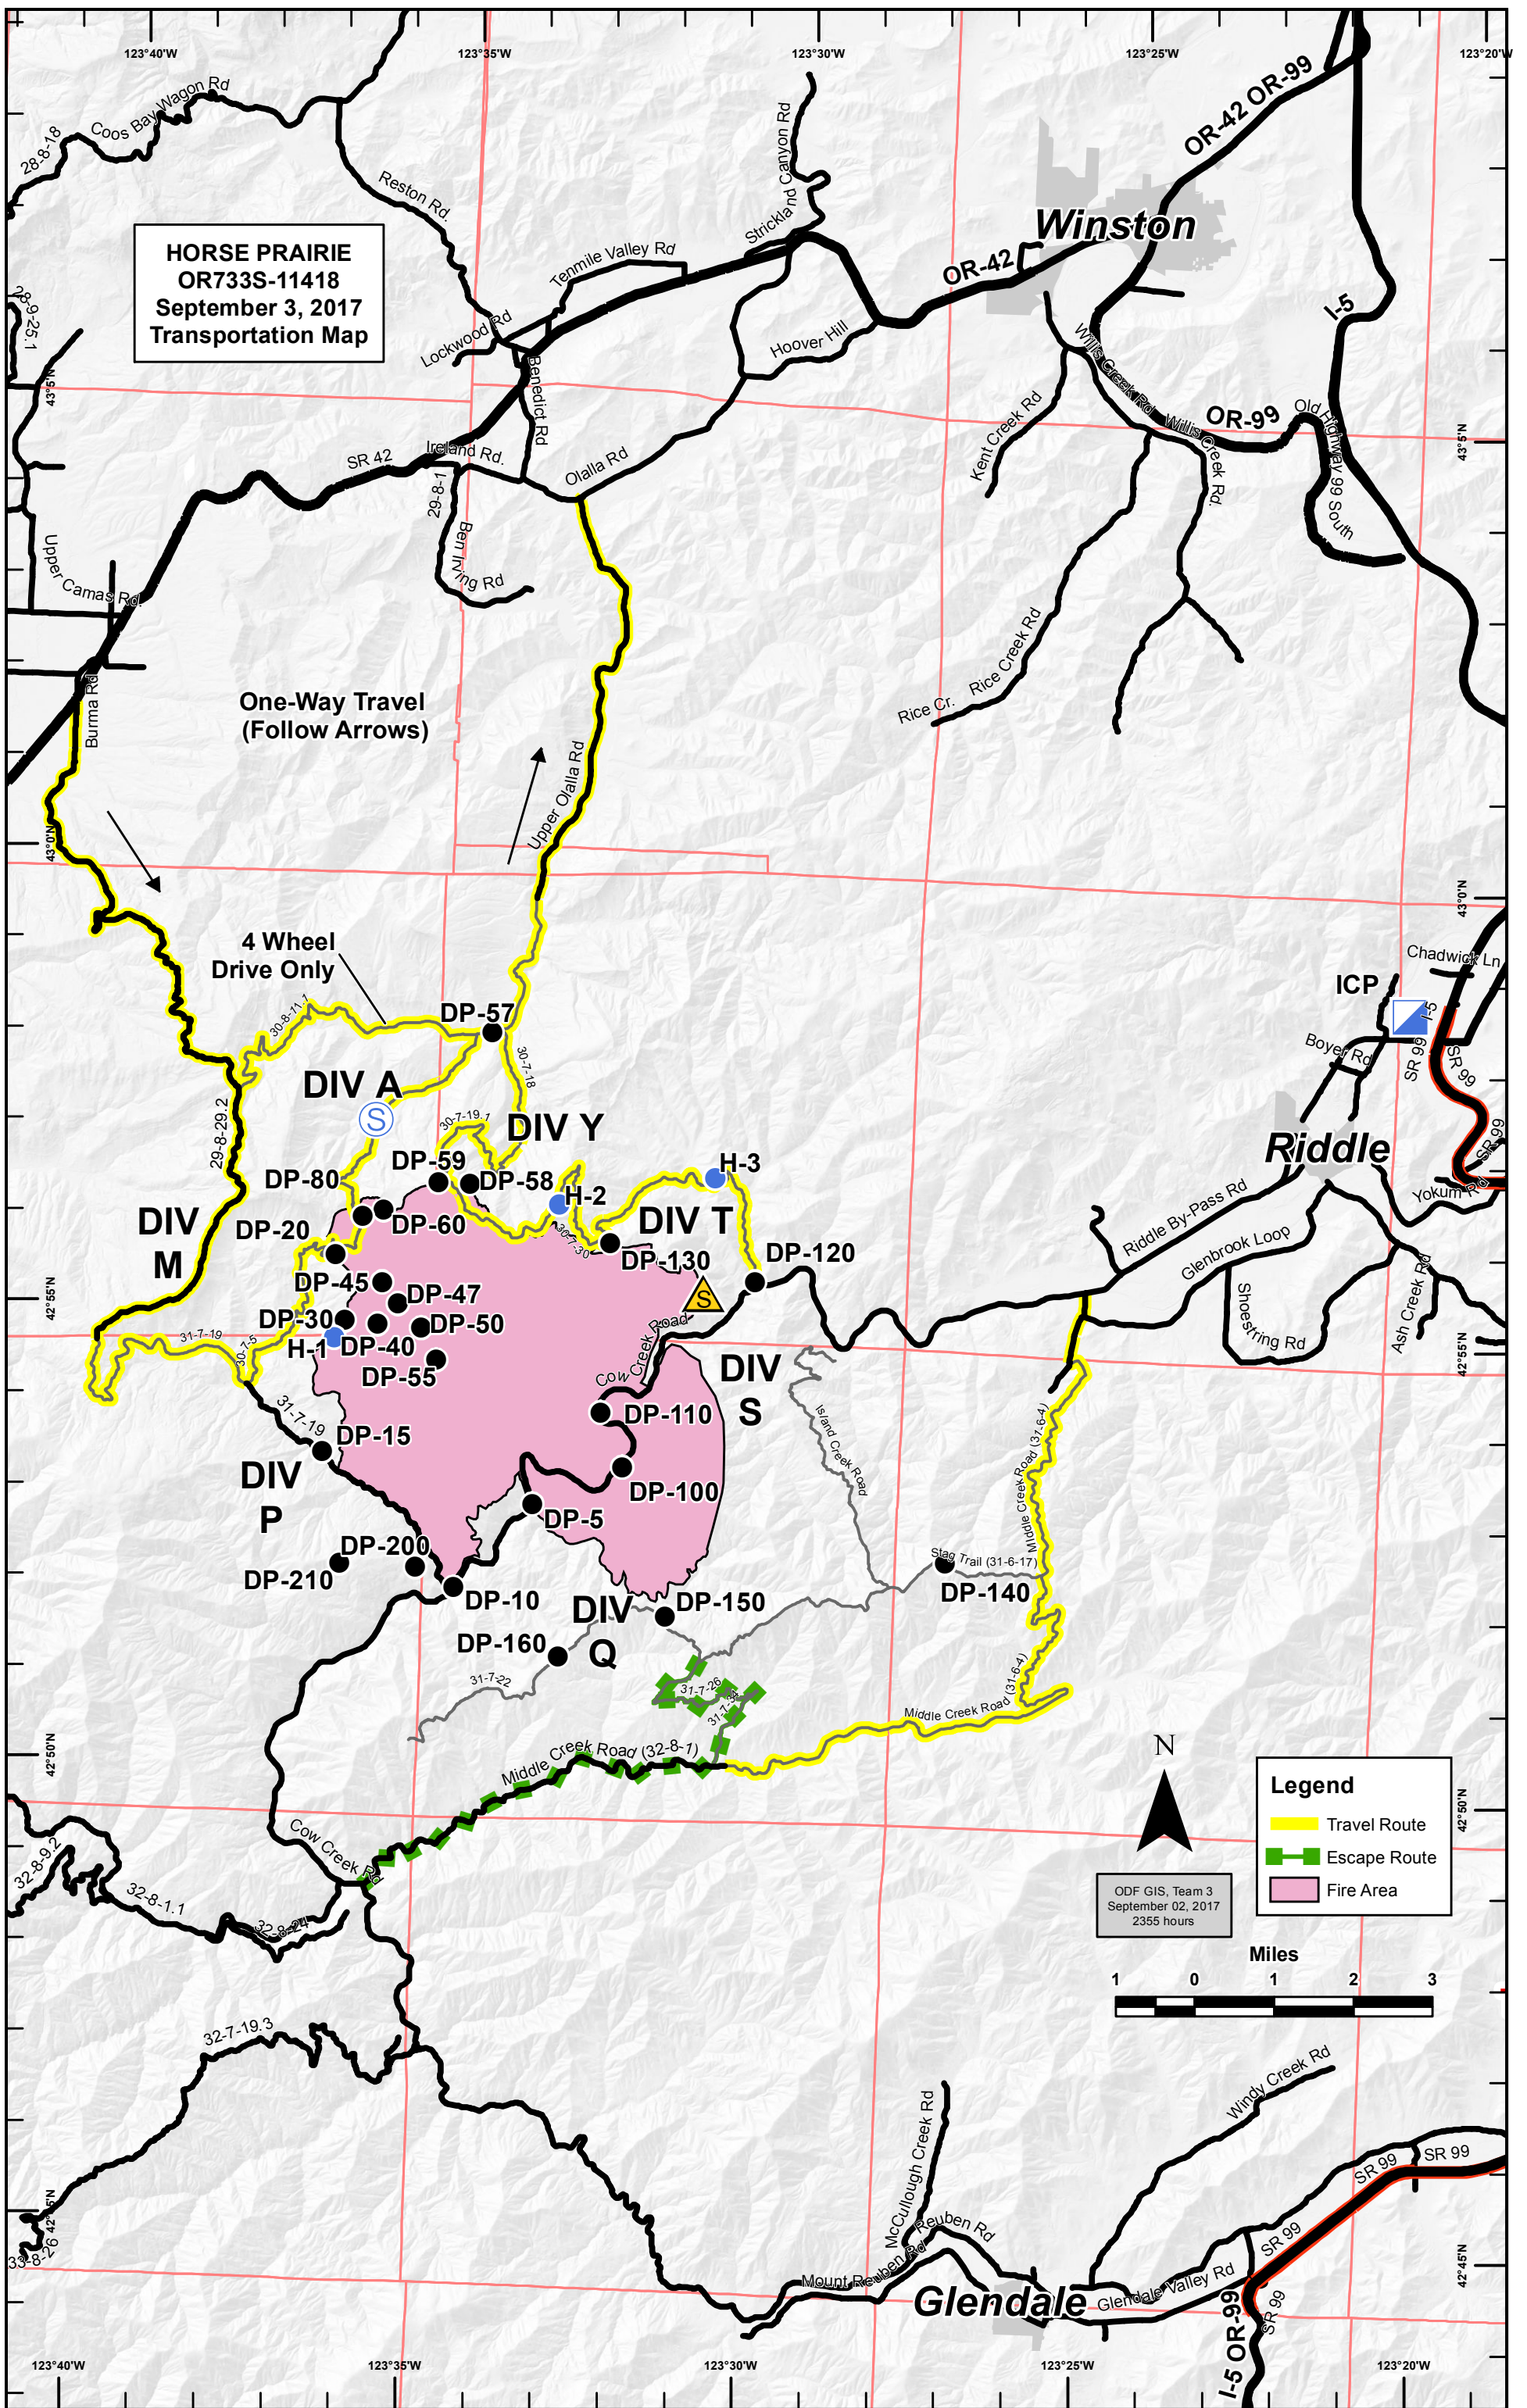

**HORSE PRAIRIE  
OR733S-11418  
September 3, 2017  
Transportation Map**

One-Way Travel  
(Follow Arrows)

4 Wheel  
Drive Only

**Legend**

- Travel Route
- Escape Route
- Fire Area

ODF GIS, Team 3  
September 02, 2017  
2355 hours