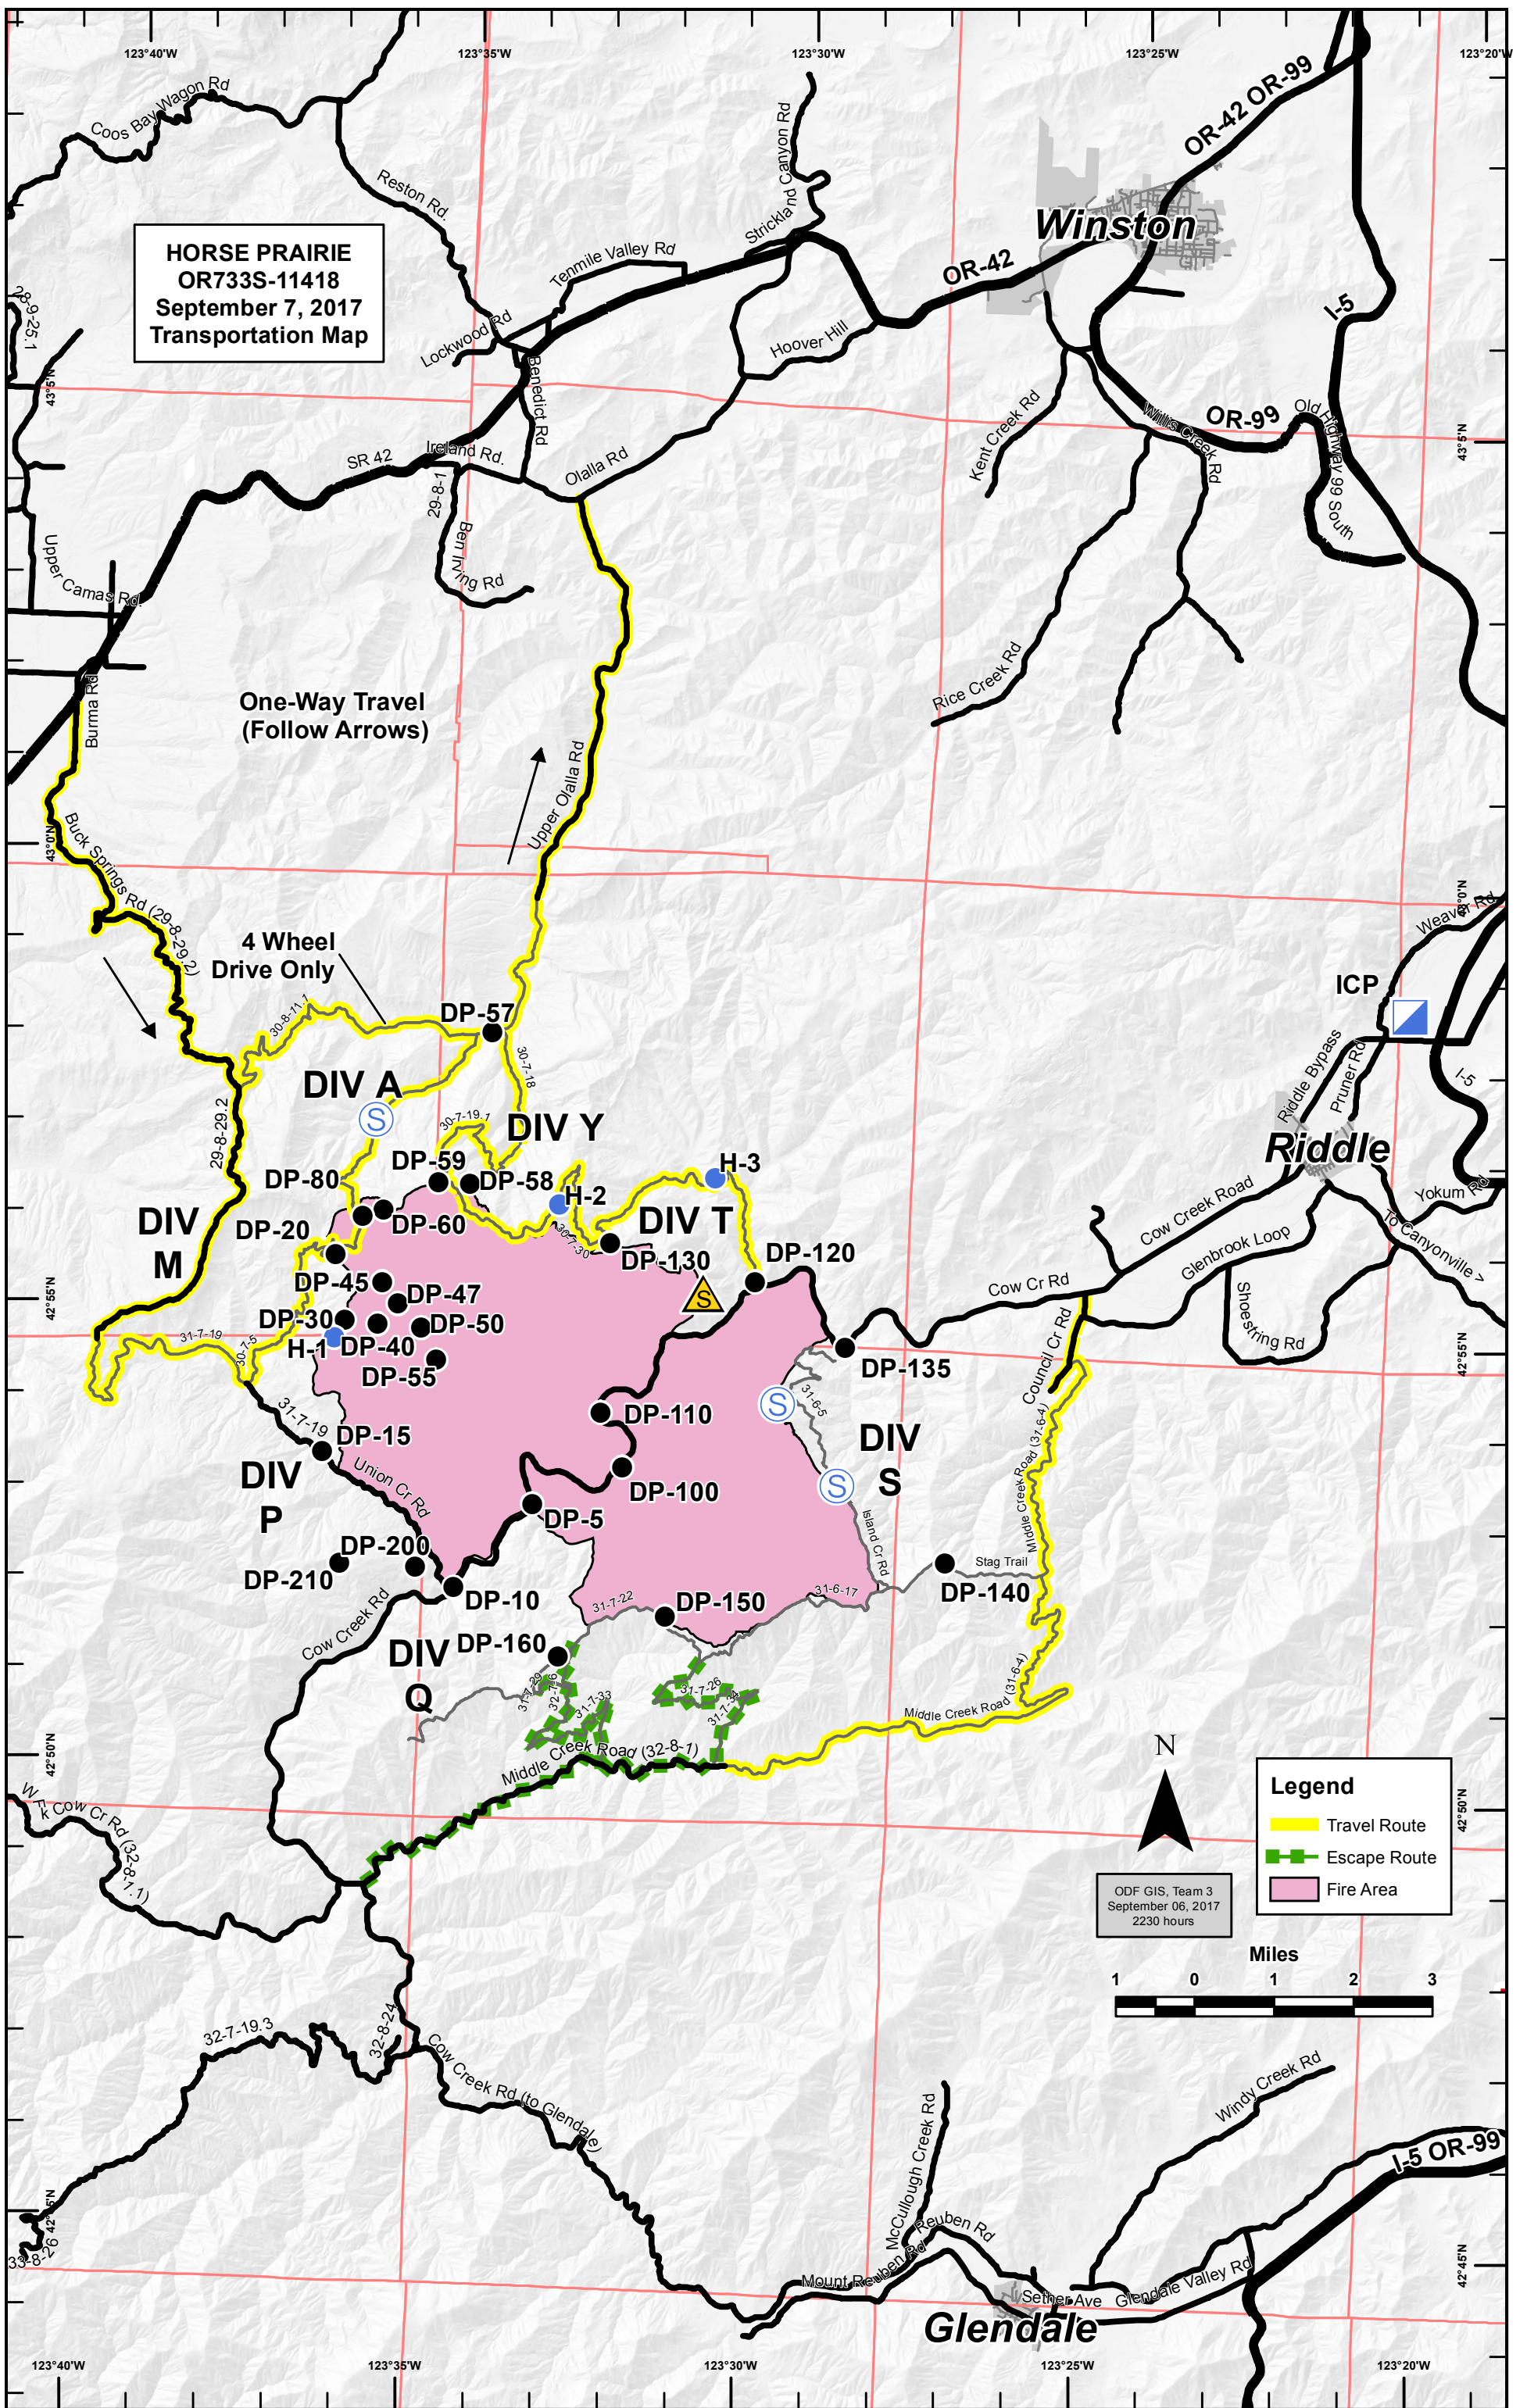

**HORSE PRAIRIE
OR733S-11418
September 7, 2017
Transportation Map**

**One-Way Travel
(Follow Arrows)**

**4 Wheel
Drive Only**

Legend

- Travel Route
- Escape Route
- Fire Area

ODF GIS, Team 3
September 06, 2017
2230 hours