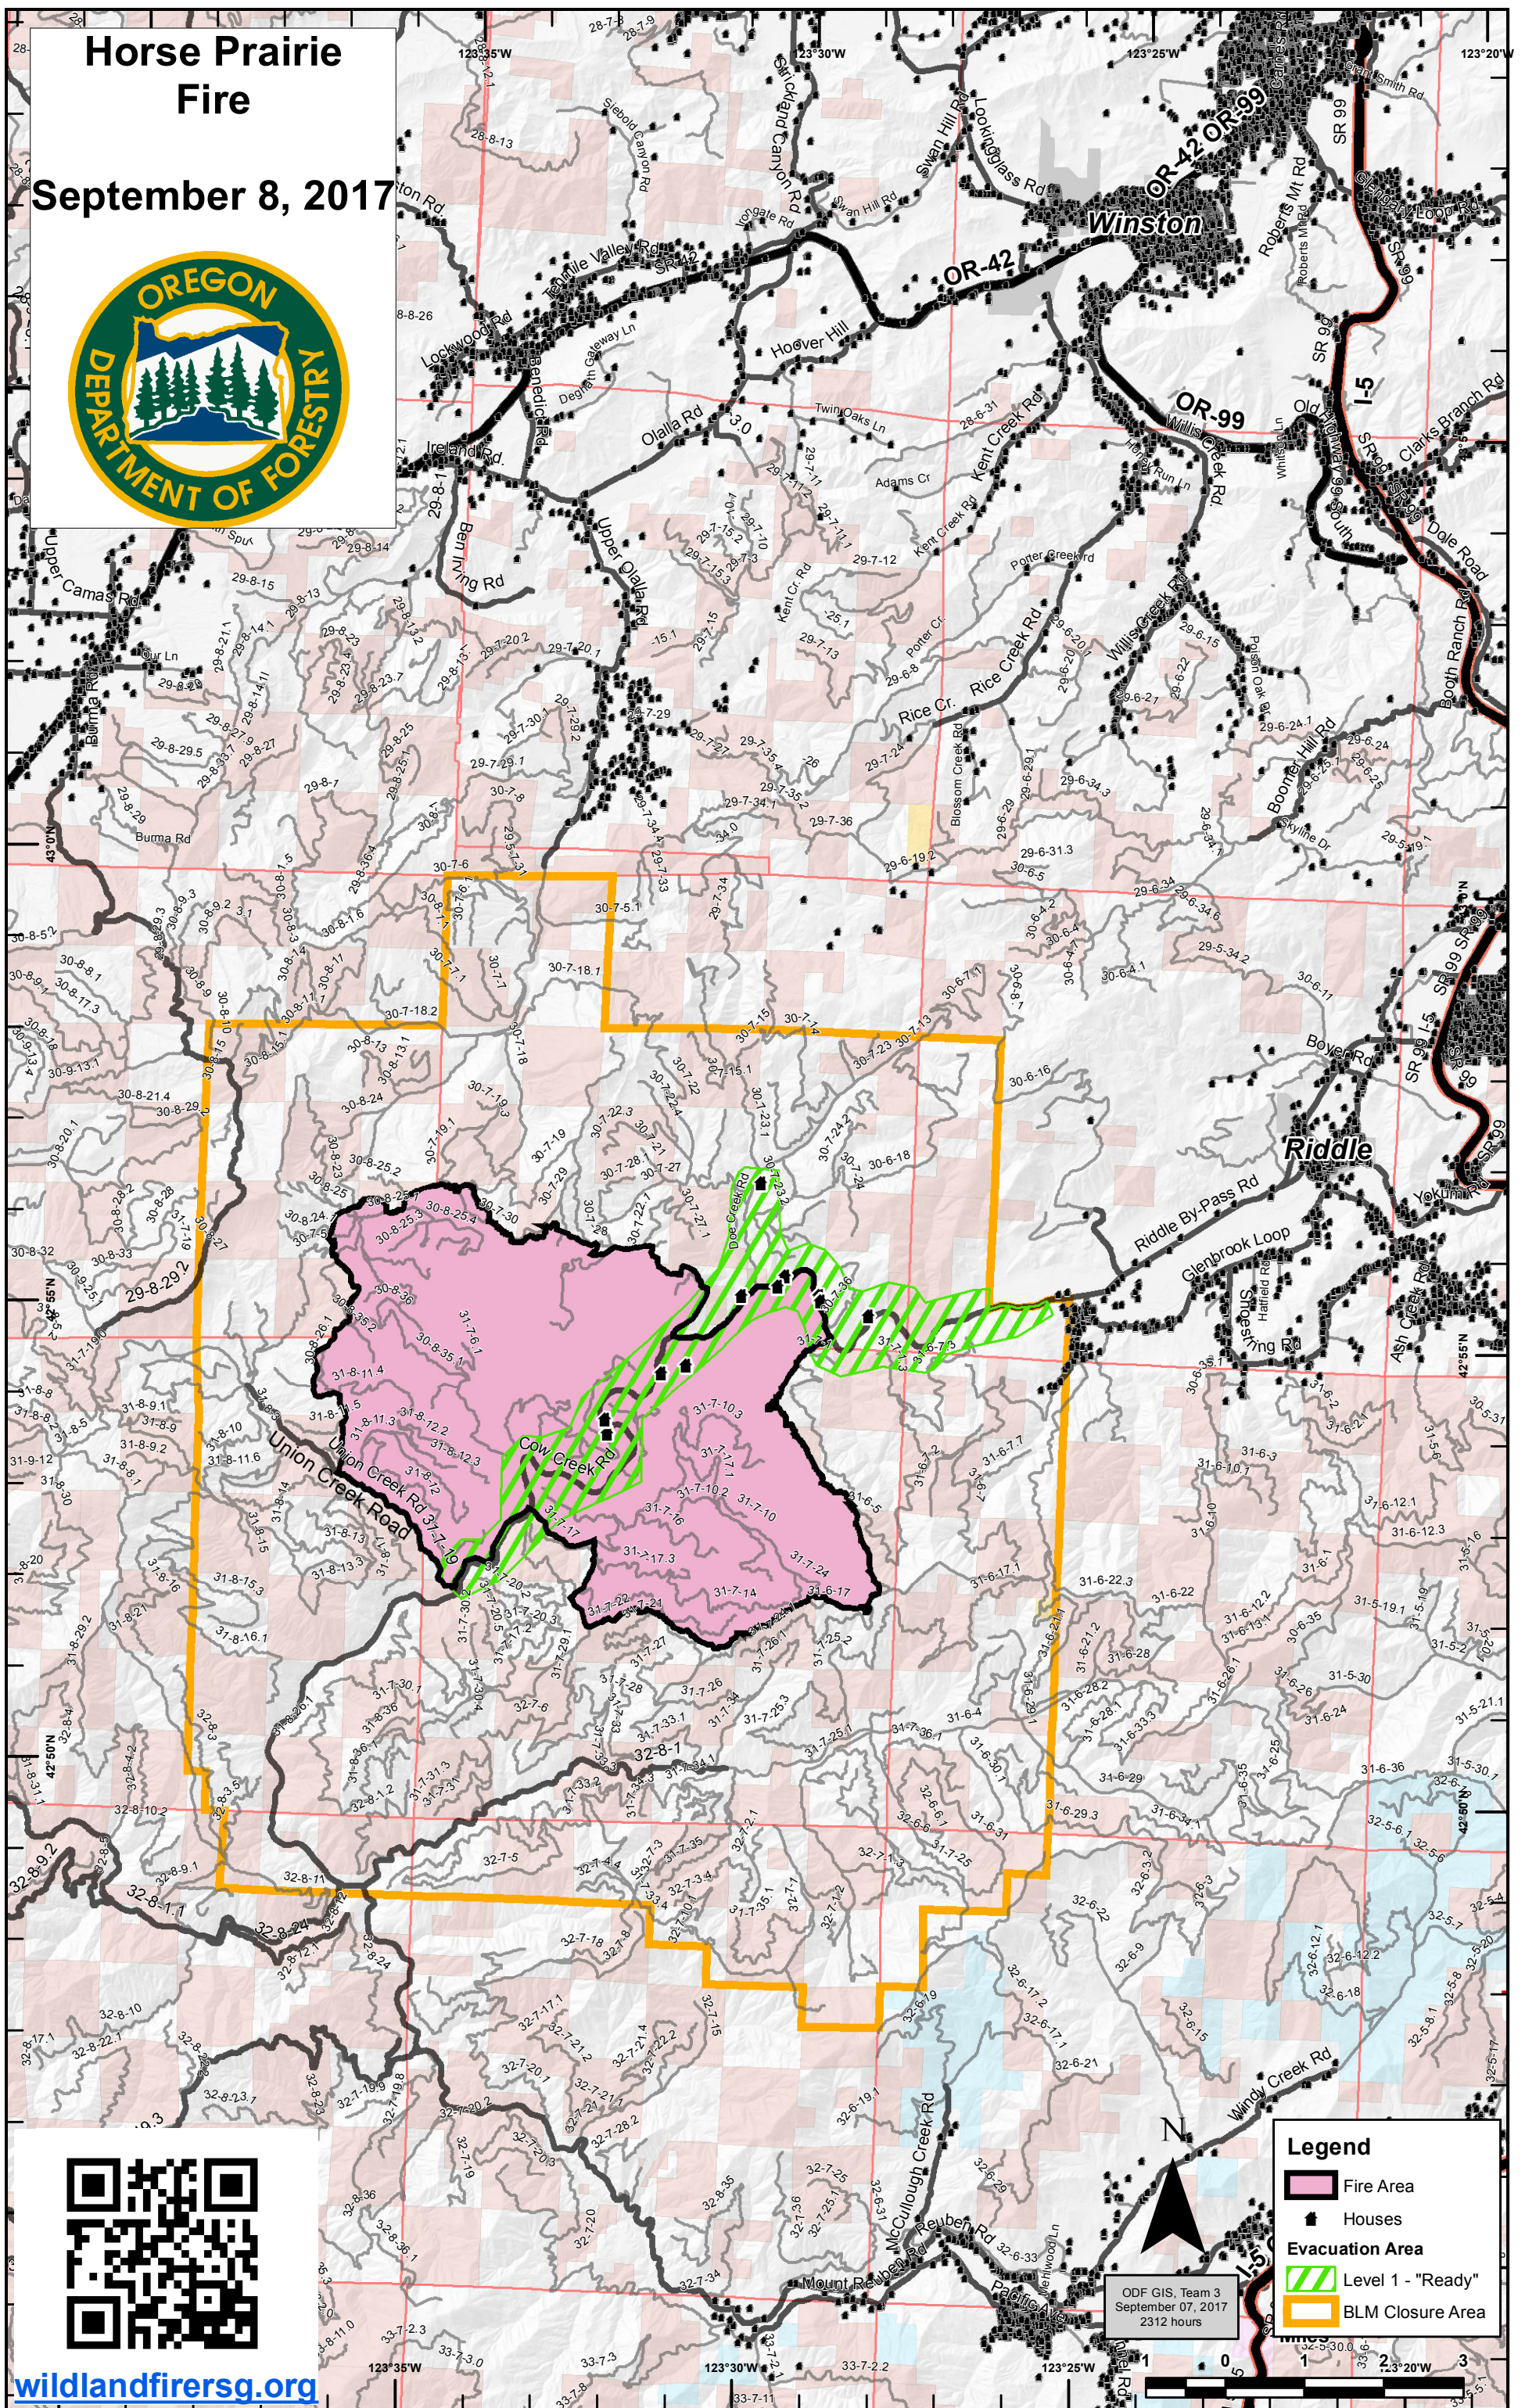

Horse Prairie Fire

September 8, 2017

Legend

- Fire Area
- Houses
- Evacuation Area
- Level 1 - "Ready"
- BLM Closure Area

ODF GIS, Team 3
September 07, 2017
2312 hours