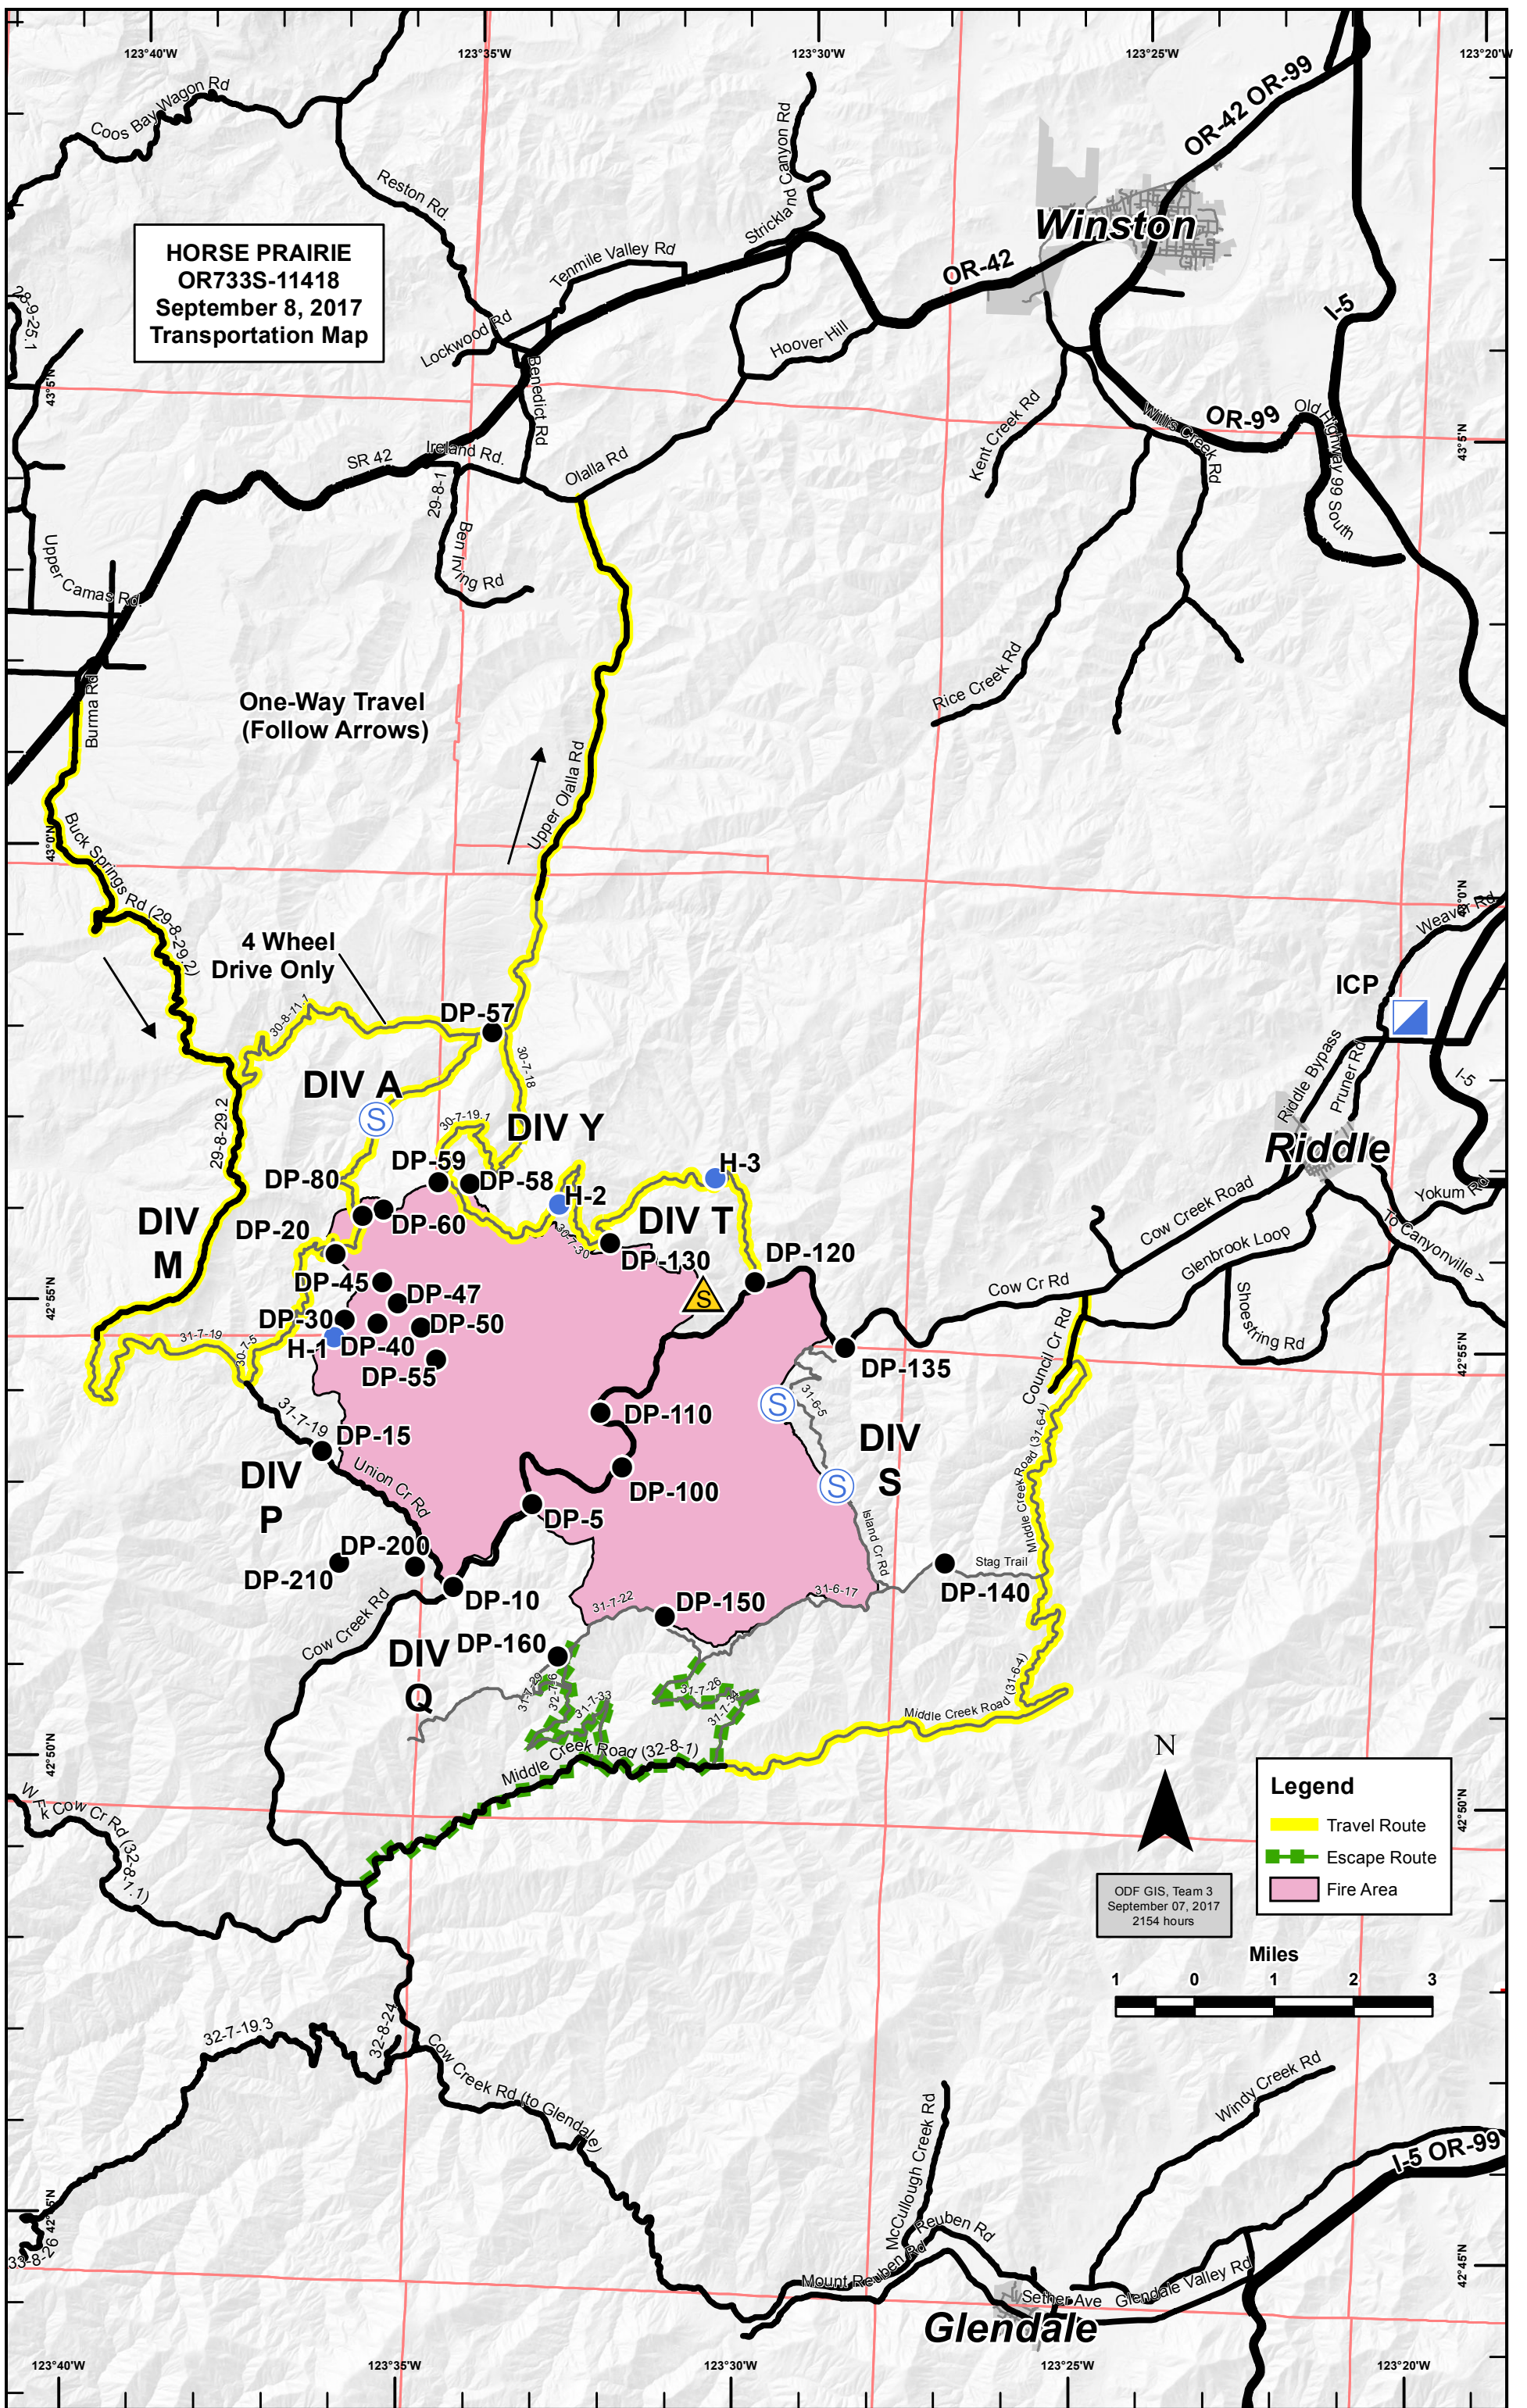

**HORSE PRAIRIE
OR733S-11418
September 8, 2017
Transportation Map**

**One-Way Travel
(Follow Arrows)**

**4 Wheel
Drive Only**

Legend

- Travel Route
- - - Escape Route
- Fire Area

ODF GIS, Team 3
September 07, 2017
2154 hours