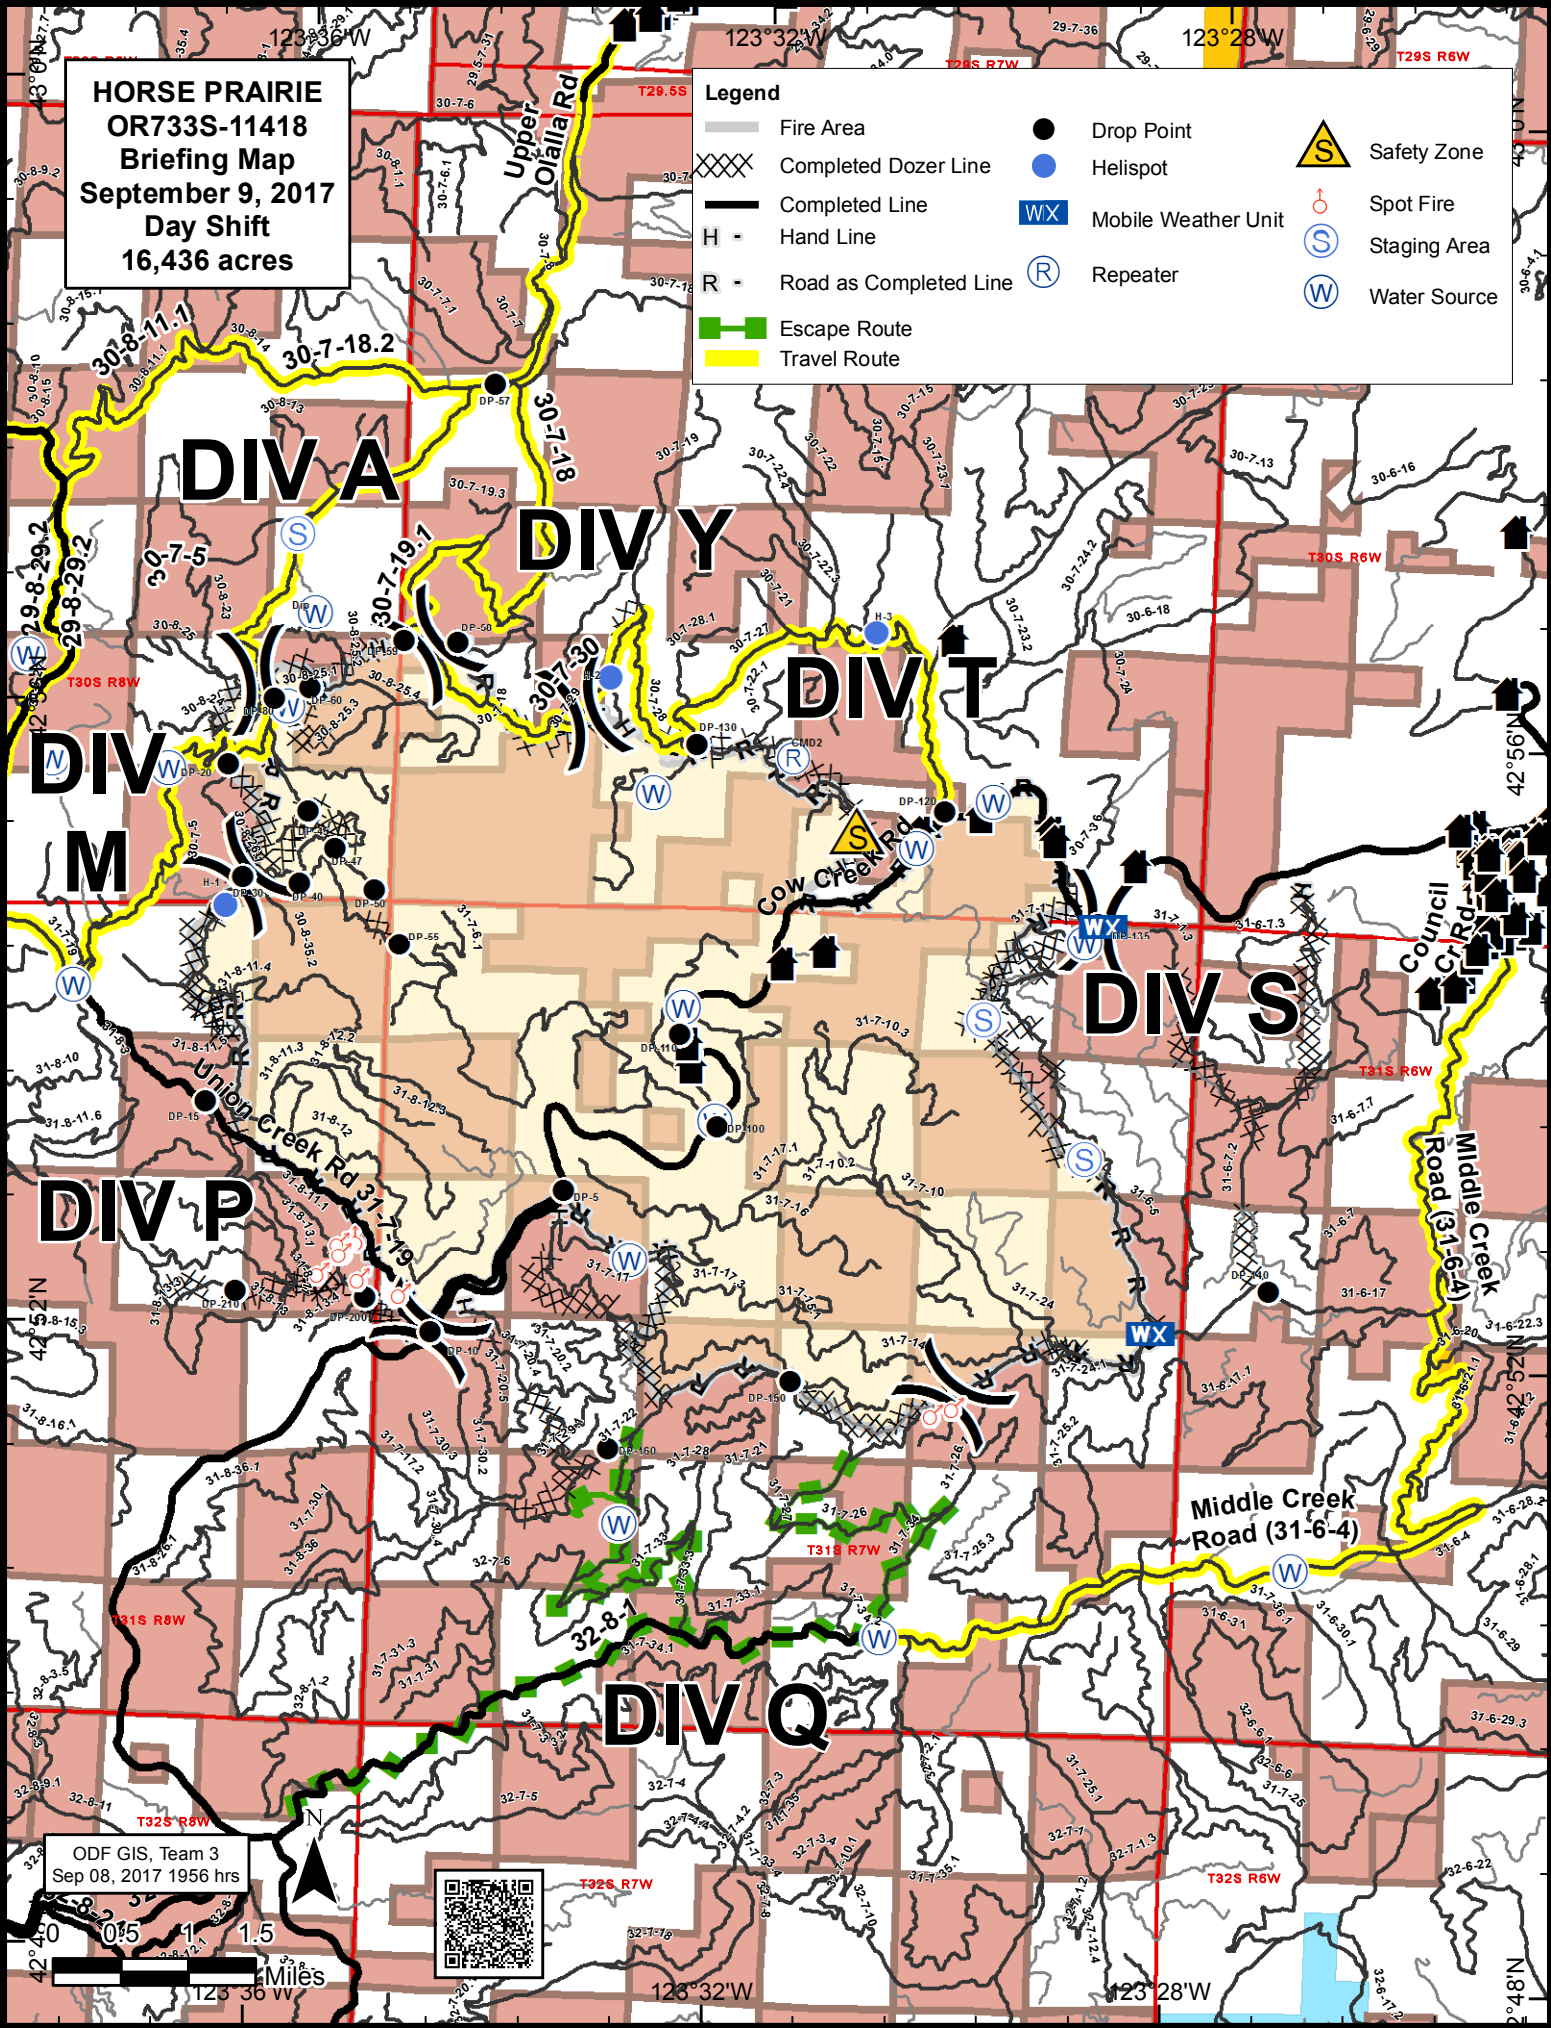

**HORSE PRAIRIE
OR733S-11418
Briefing Map
September 9, 2017
Day Shift
16,436 acres**

Legend

Fire Area	Drop Point	Safety Zone
Completed Dozer Line	Helispot	Spot Fire
Completed Line	Mobile Weather Unit	Staging Area
Hand Line	Repeater	Water Source
Road as Completed Line		
Escape Route		
Travel Route		

ODF GIS, Team 3
Sep 08, 2017 1956 hrs

0 0.5 1 1.5 Miles