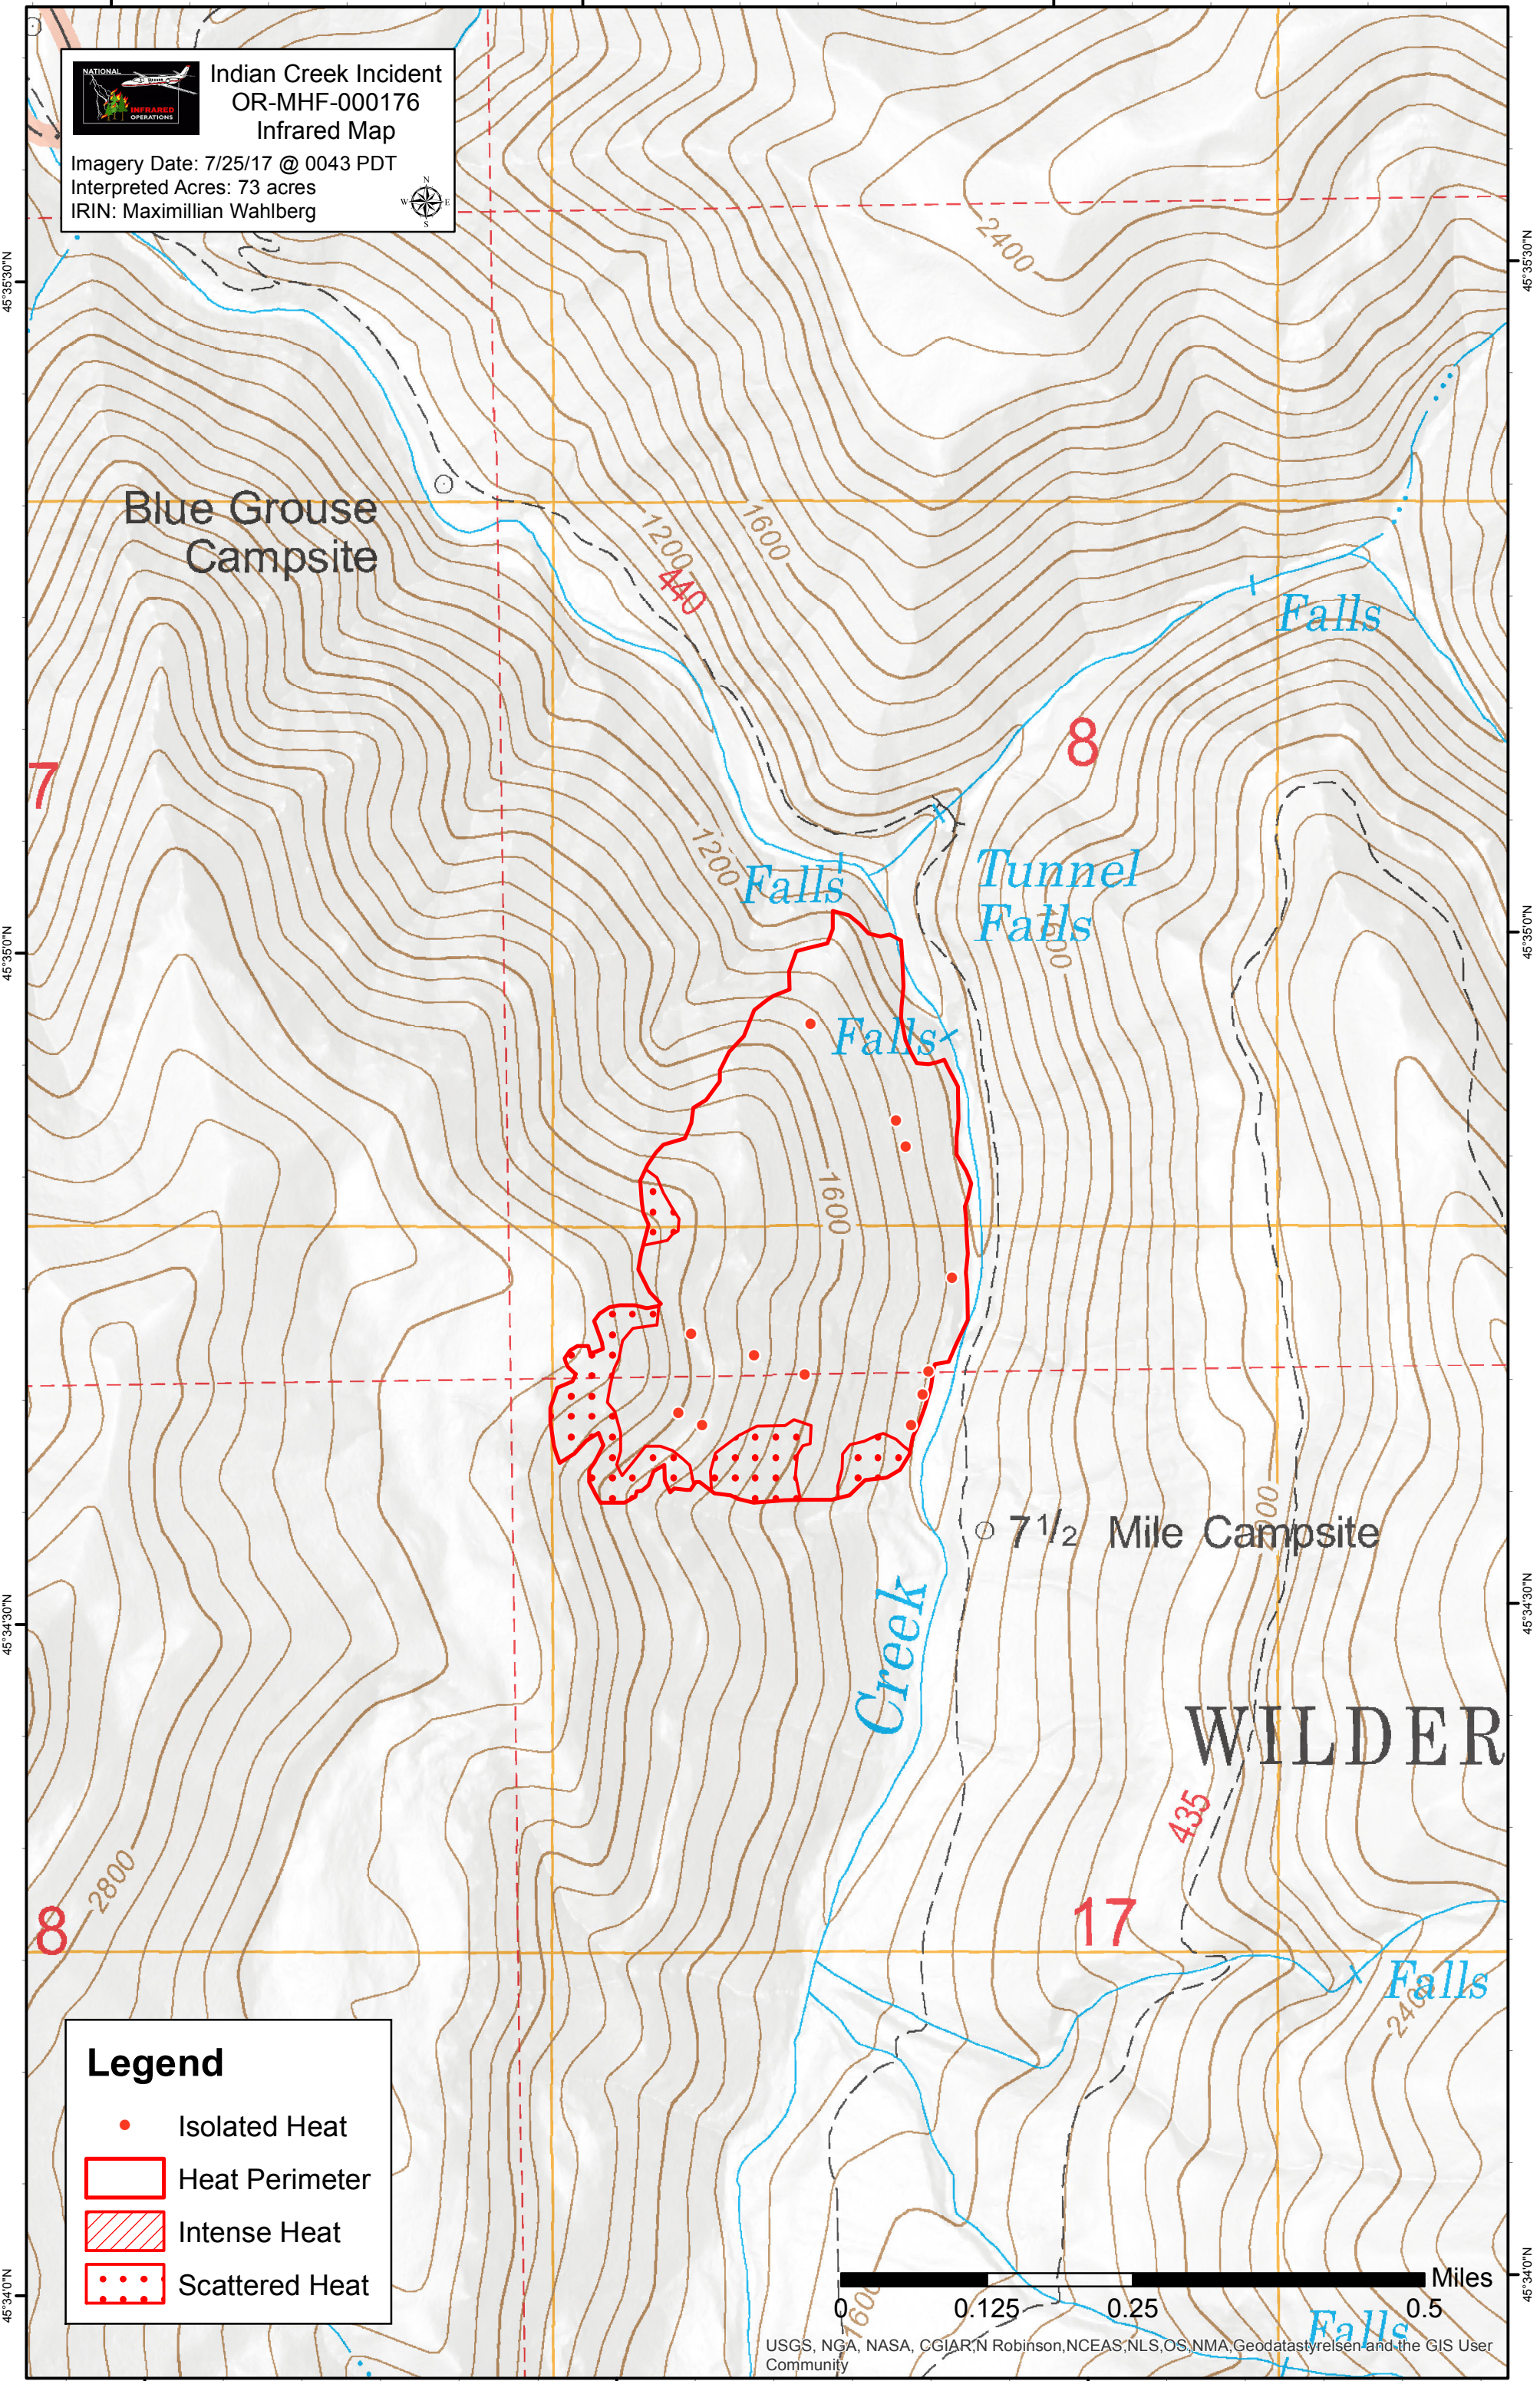

**Indian Creek Incident**  
**OR-MHF-000176**  
**Infrared Map**  
 Imagery Date: 7/25/17 @ 0043 PDT  
 Interpreted Acres: 73 acres  
 IRIN: Maximillian Wahlberg

**Legend**

- Isolated Heat
- Heat Perimeter
- Intense Heat
- Scattered Heat