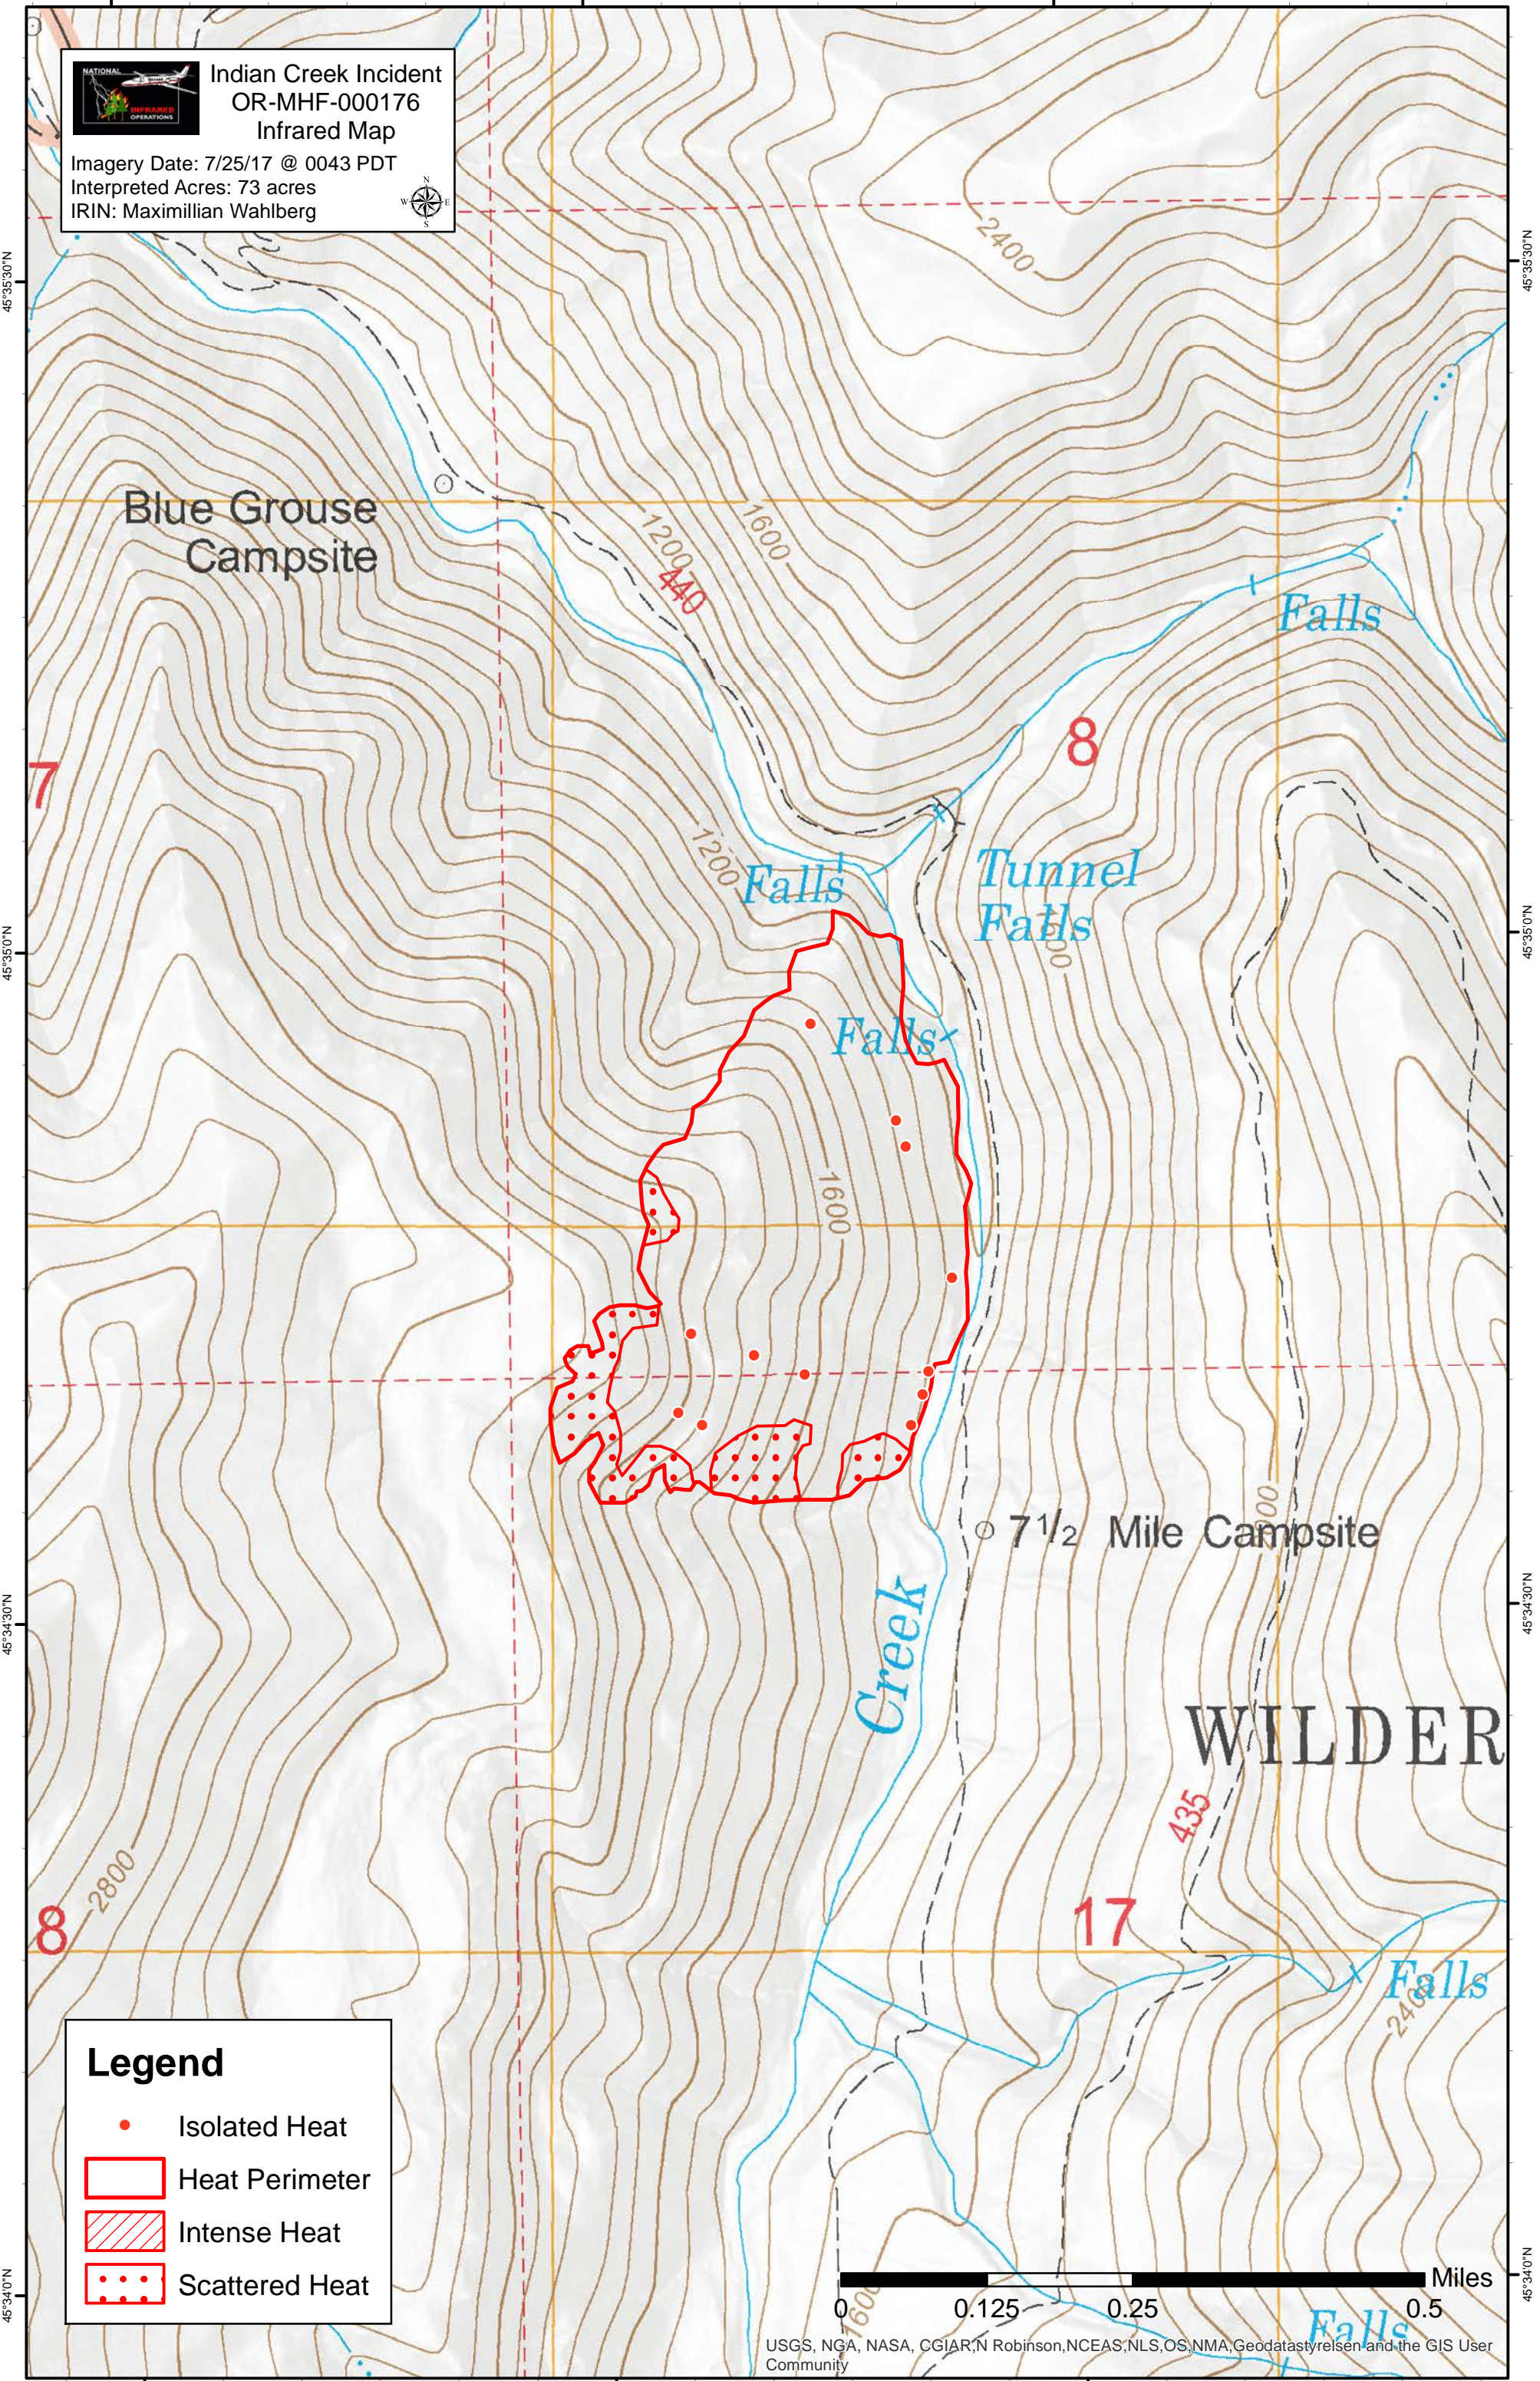

**Indian Creek Incident**  
**OR-MHF-000176**  
**Infrared Map**  
 Imagery Date: 7/25/17 @ 0043 PDT  
 Interpreted Acres: 73 acres  
 IRIN: Maximillian Wahlberg

**Legend**

- Isolated Heat
- Heat Perimeter
- Intense Heat
- Scattered Heat