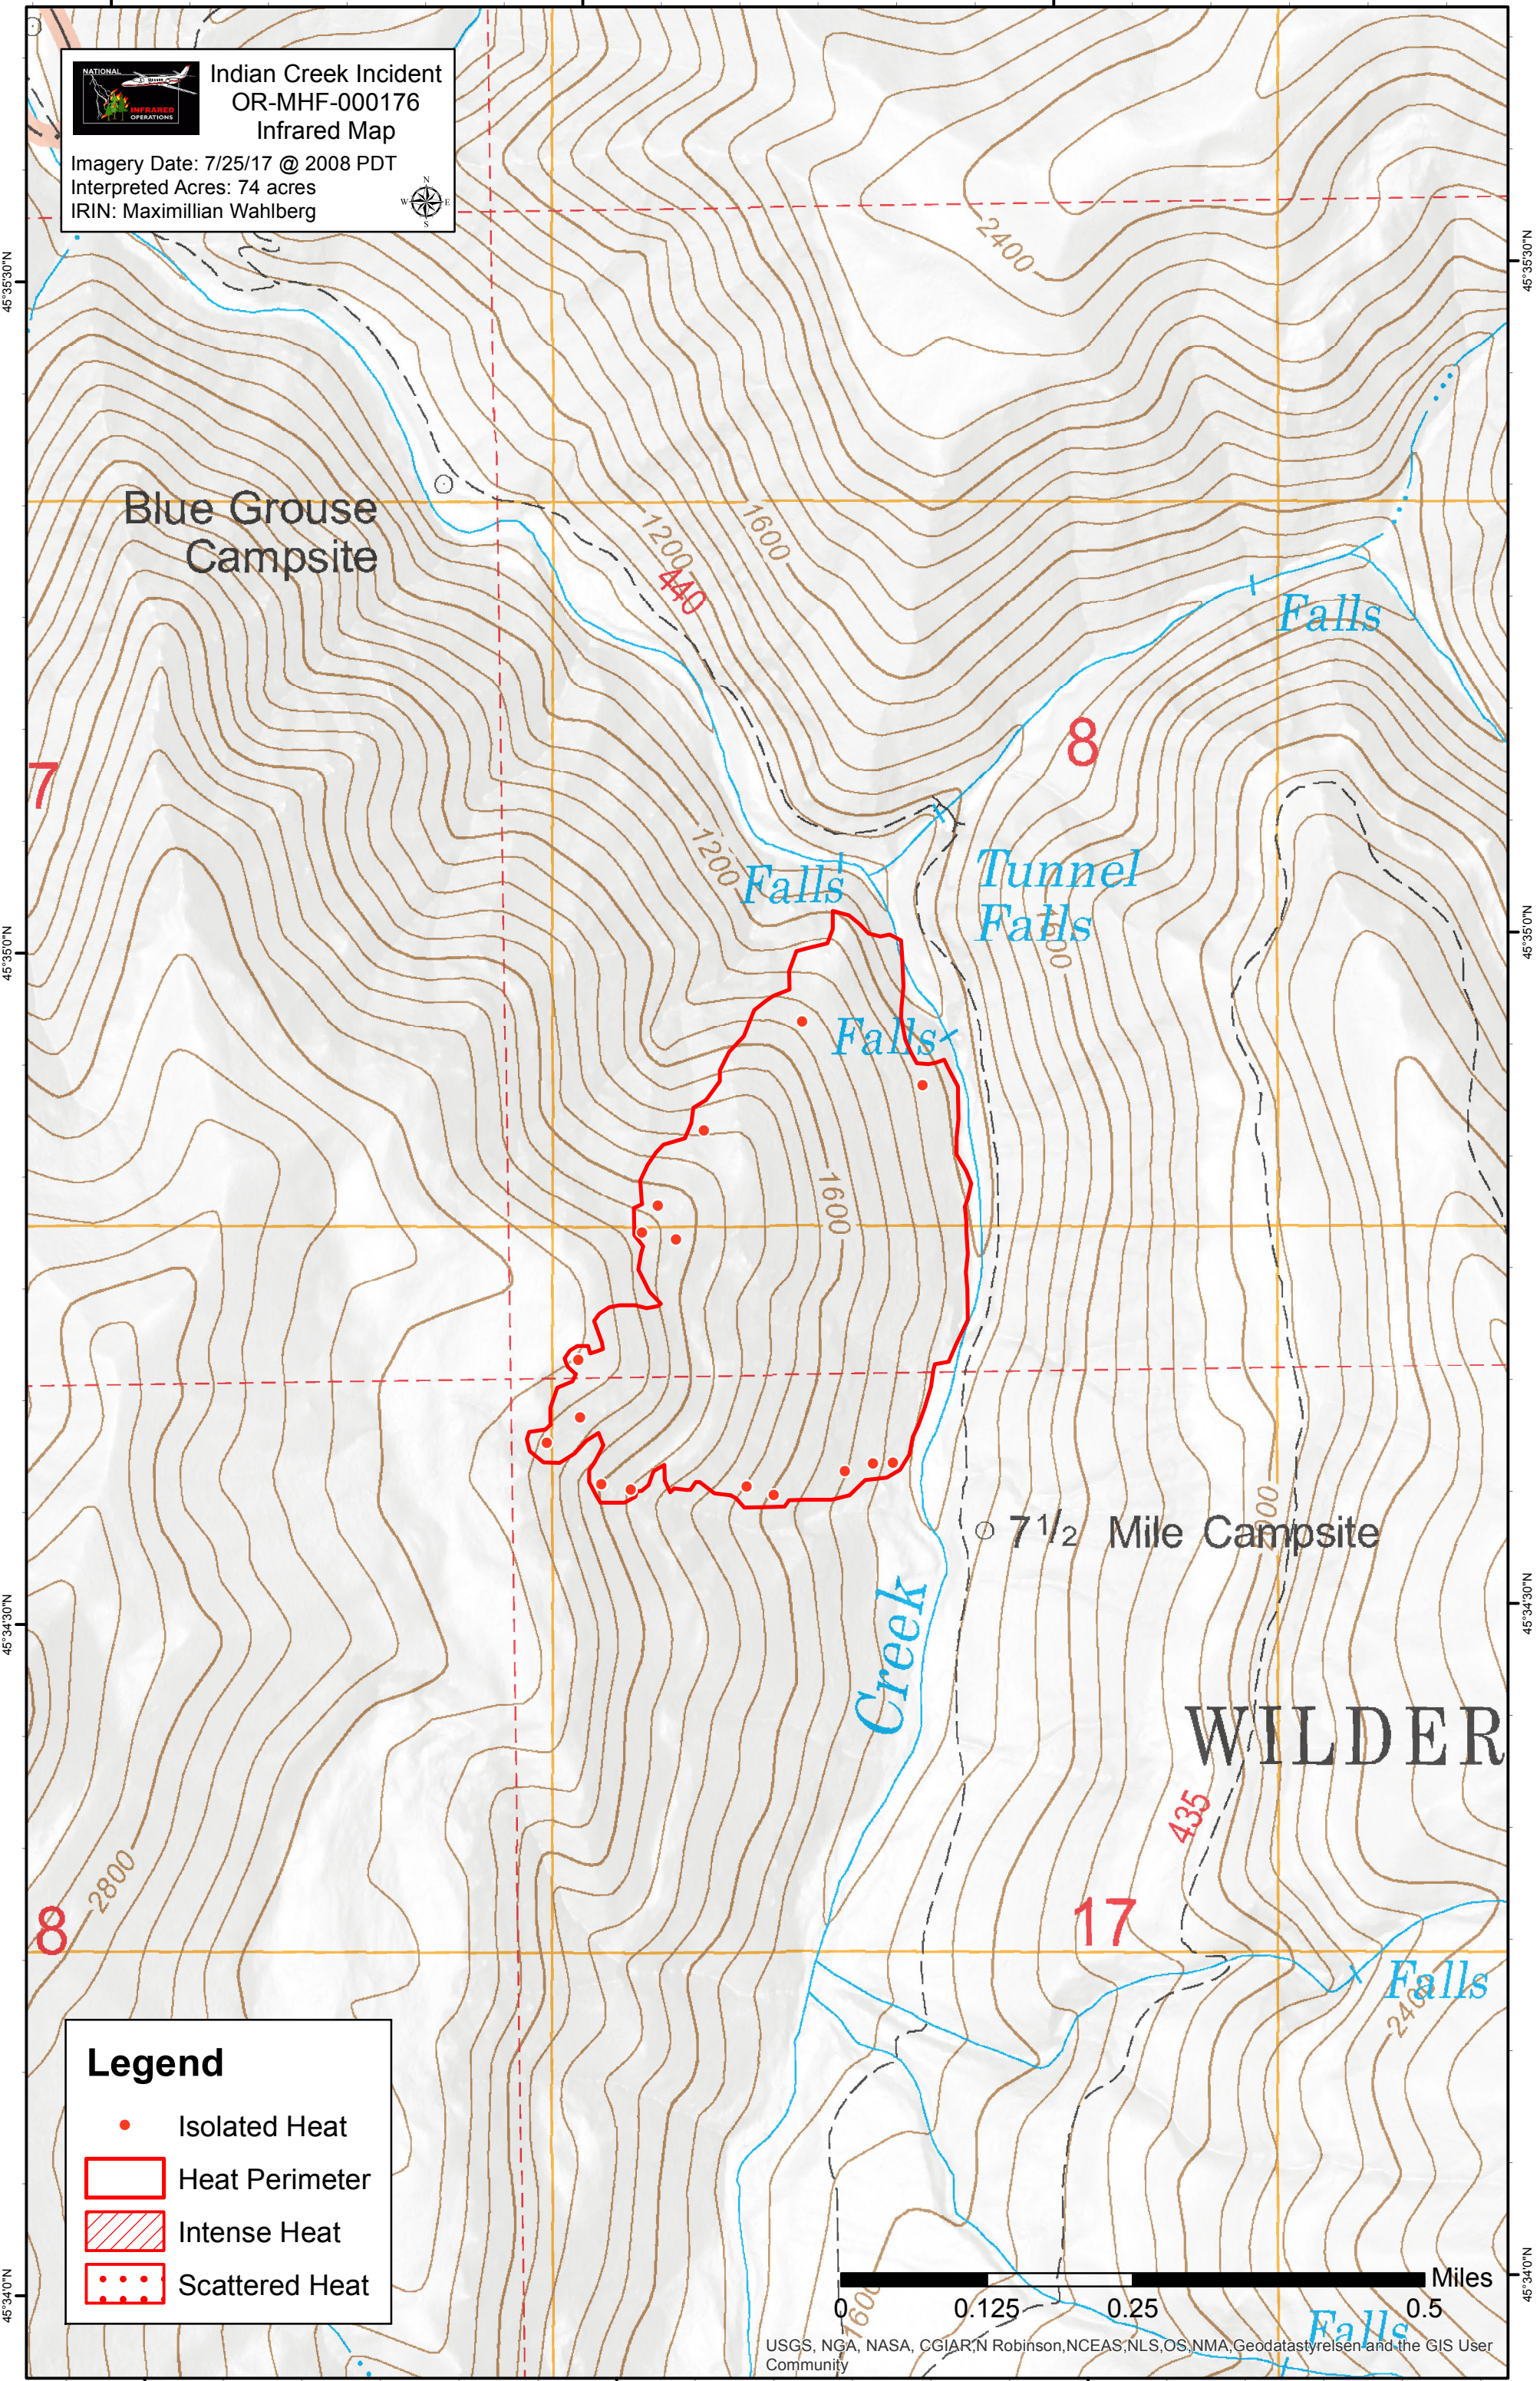

Indian Creek Incident
OR-MHF-000176
Infrared Map
 Imagery Date: 7/25/17 @ 2008 PDT
 Interpreted Acres: 74 acres
 IRIN: Maximillian Wahlberg

Legend

- Isolated Heat
- Heat Perimeter
- Intense Heat
- Scattered Heat