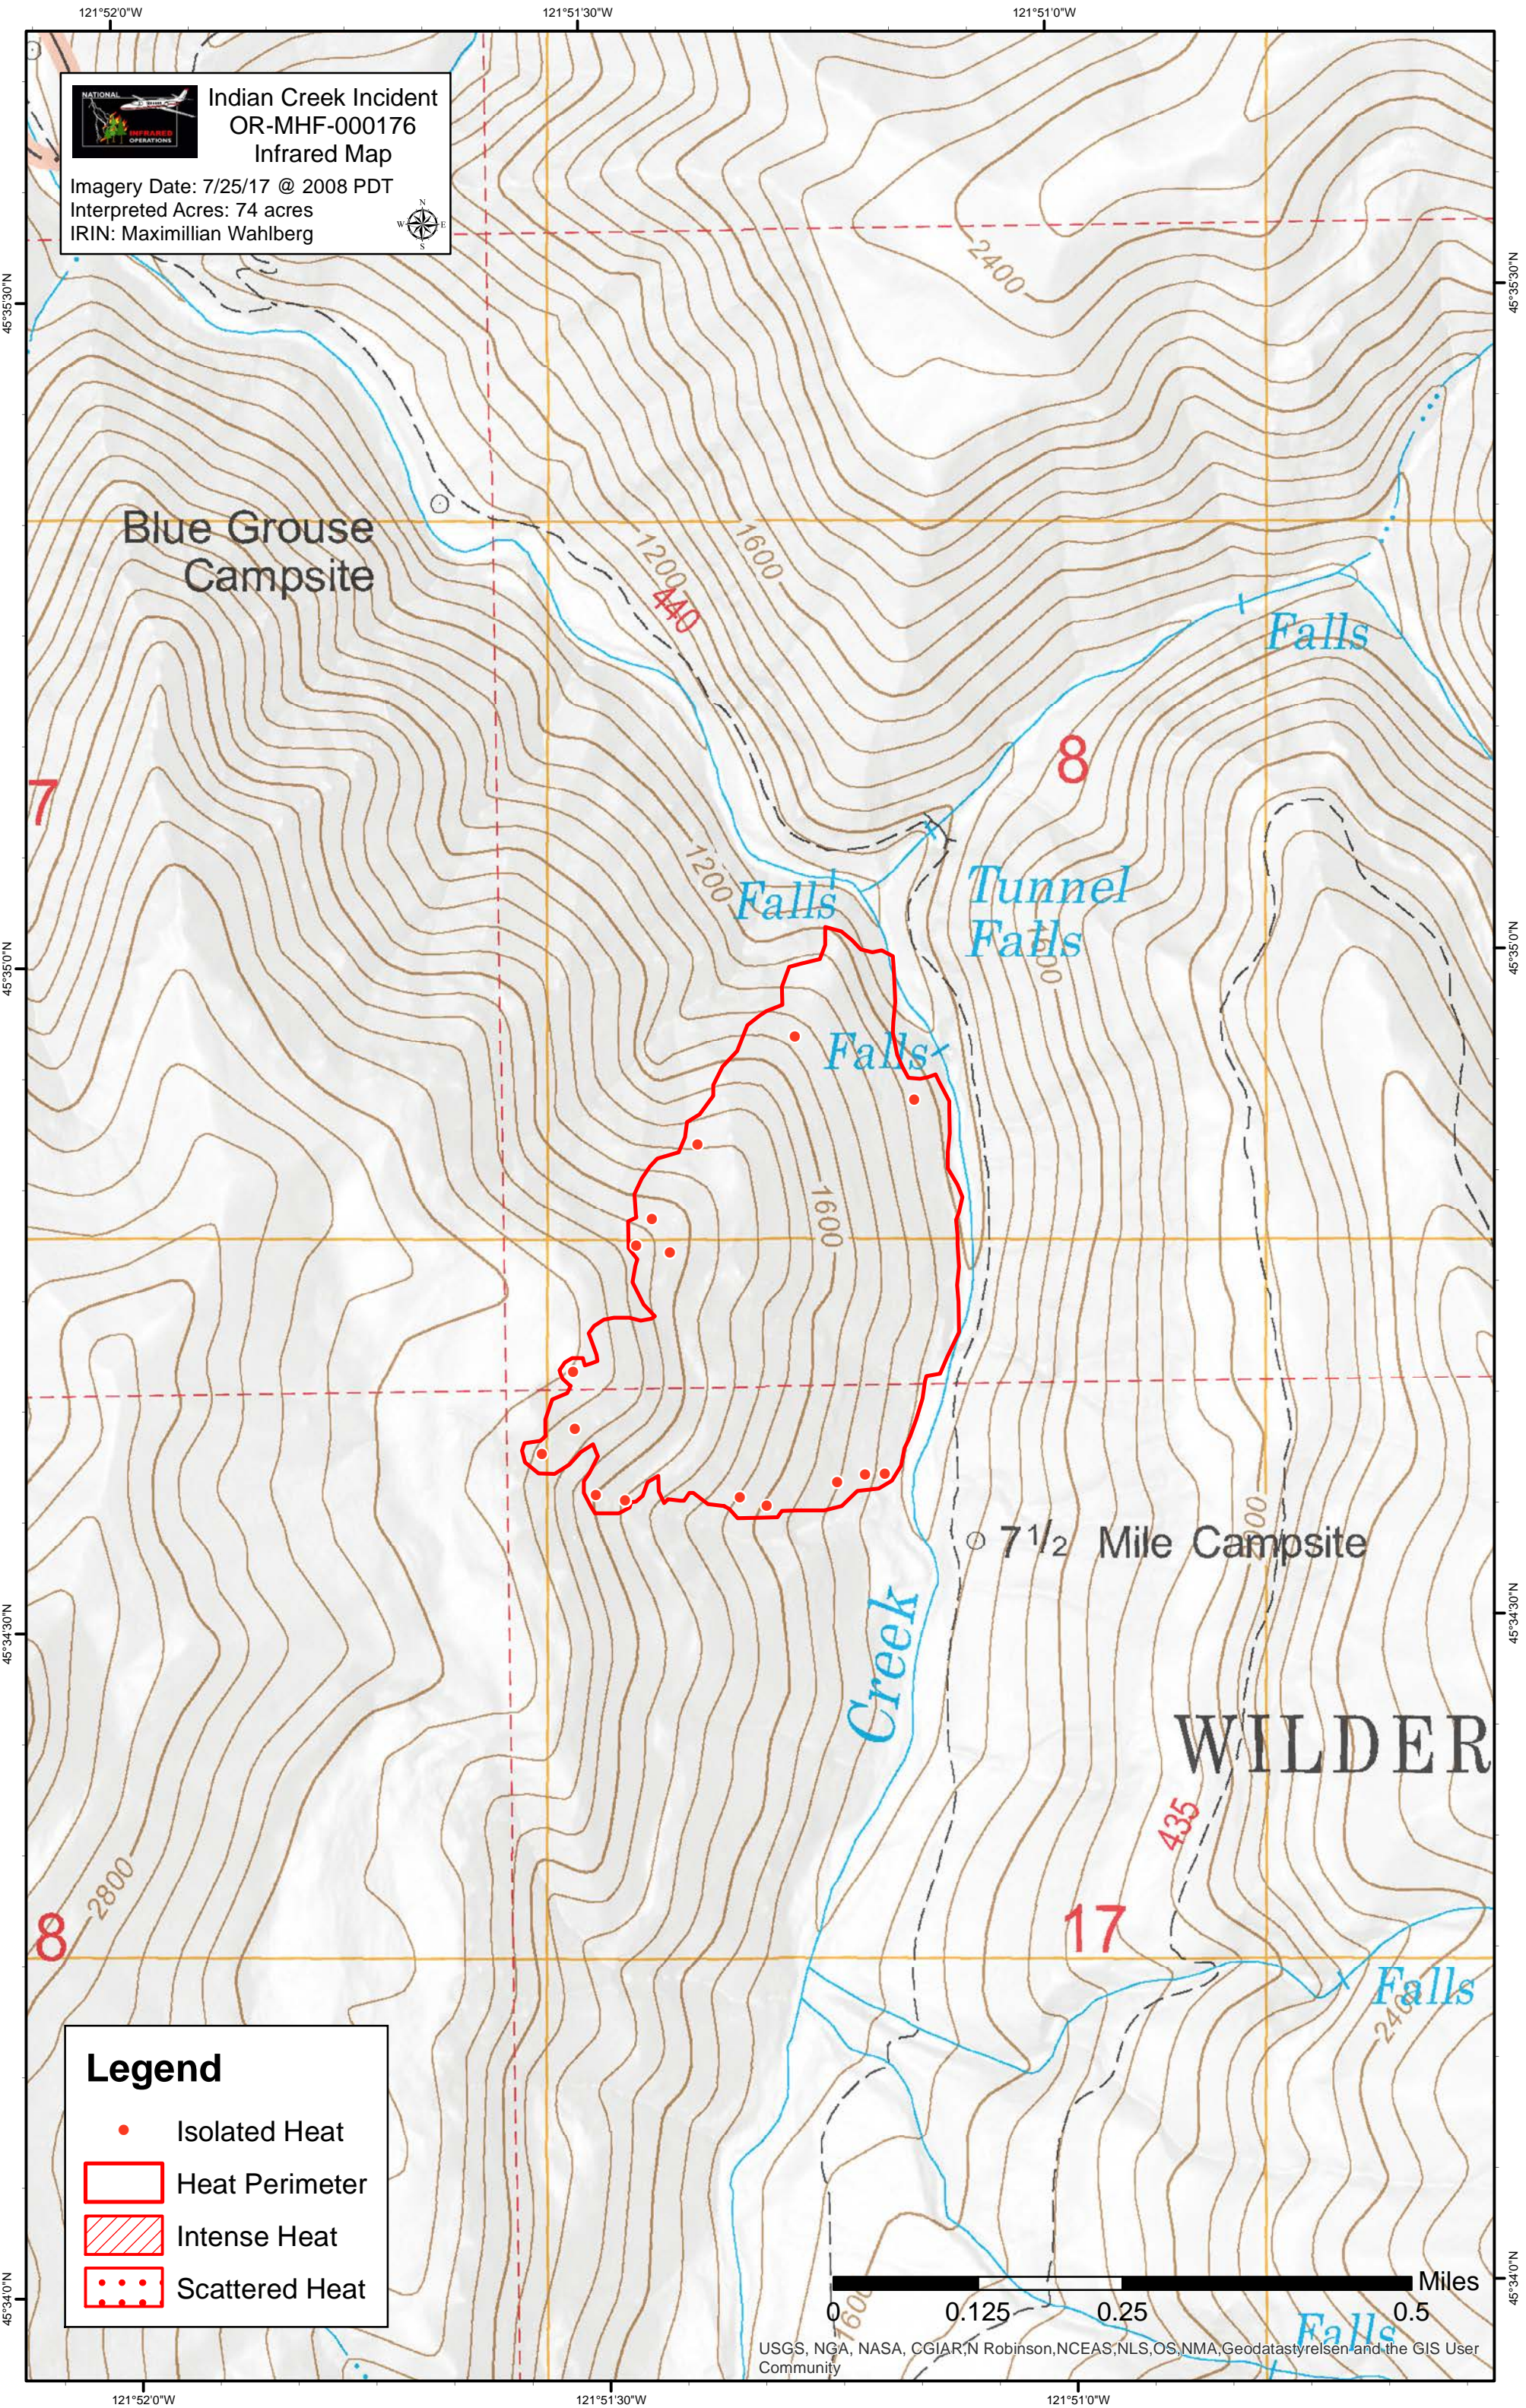

Indian Creek Incident
OR-MHF-000176
Infrared Map
 Imagery Date: 7/25/17 @ 2008 PDT
 Interpreted Acres: 74 acres
 IRIN: Maximillian Wahlberg

Legend

- Isolated Heat
- Heat Perimeter
- Intense Heat
- Scattered Heat