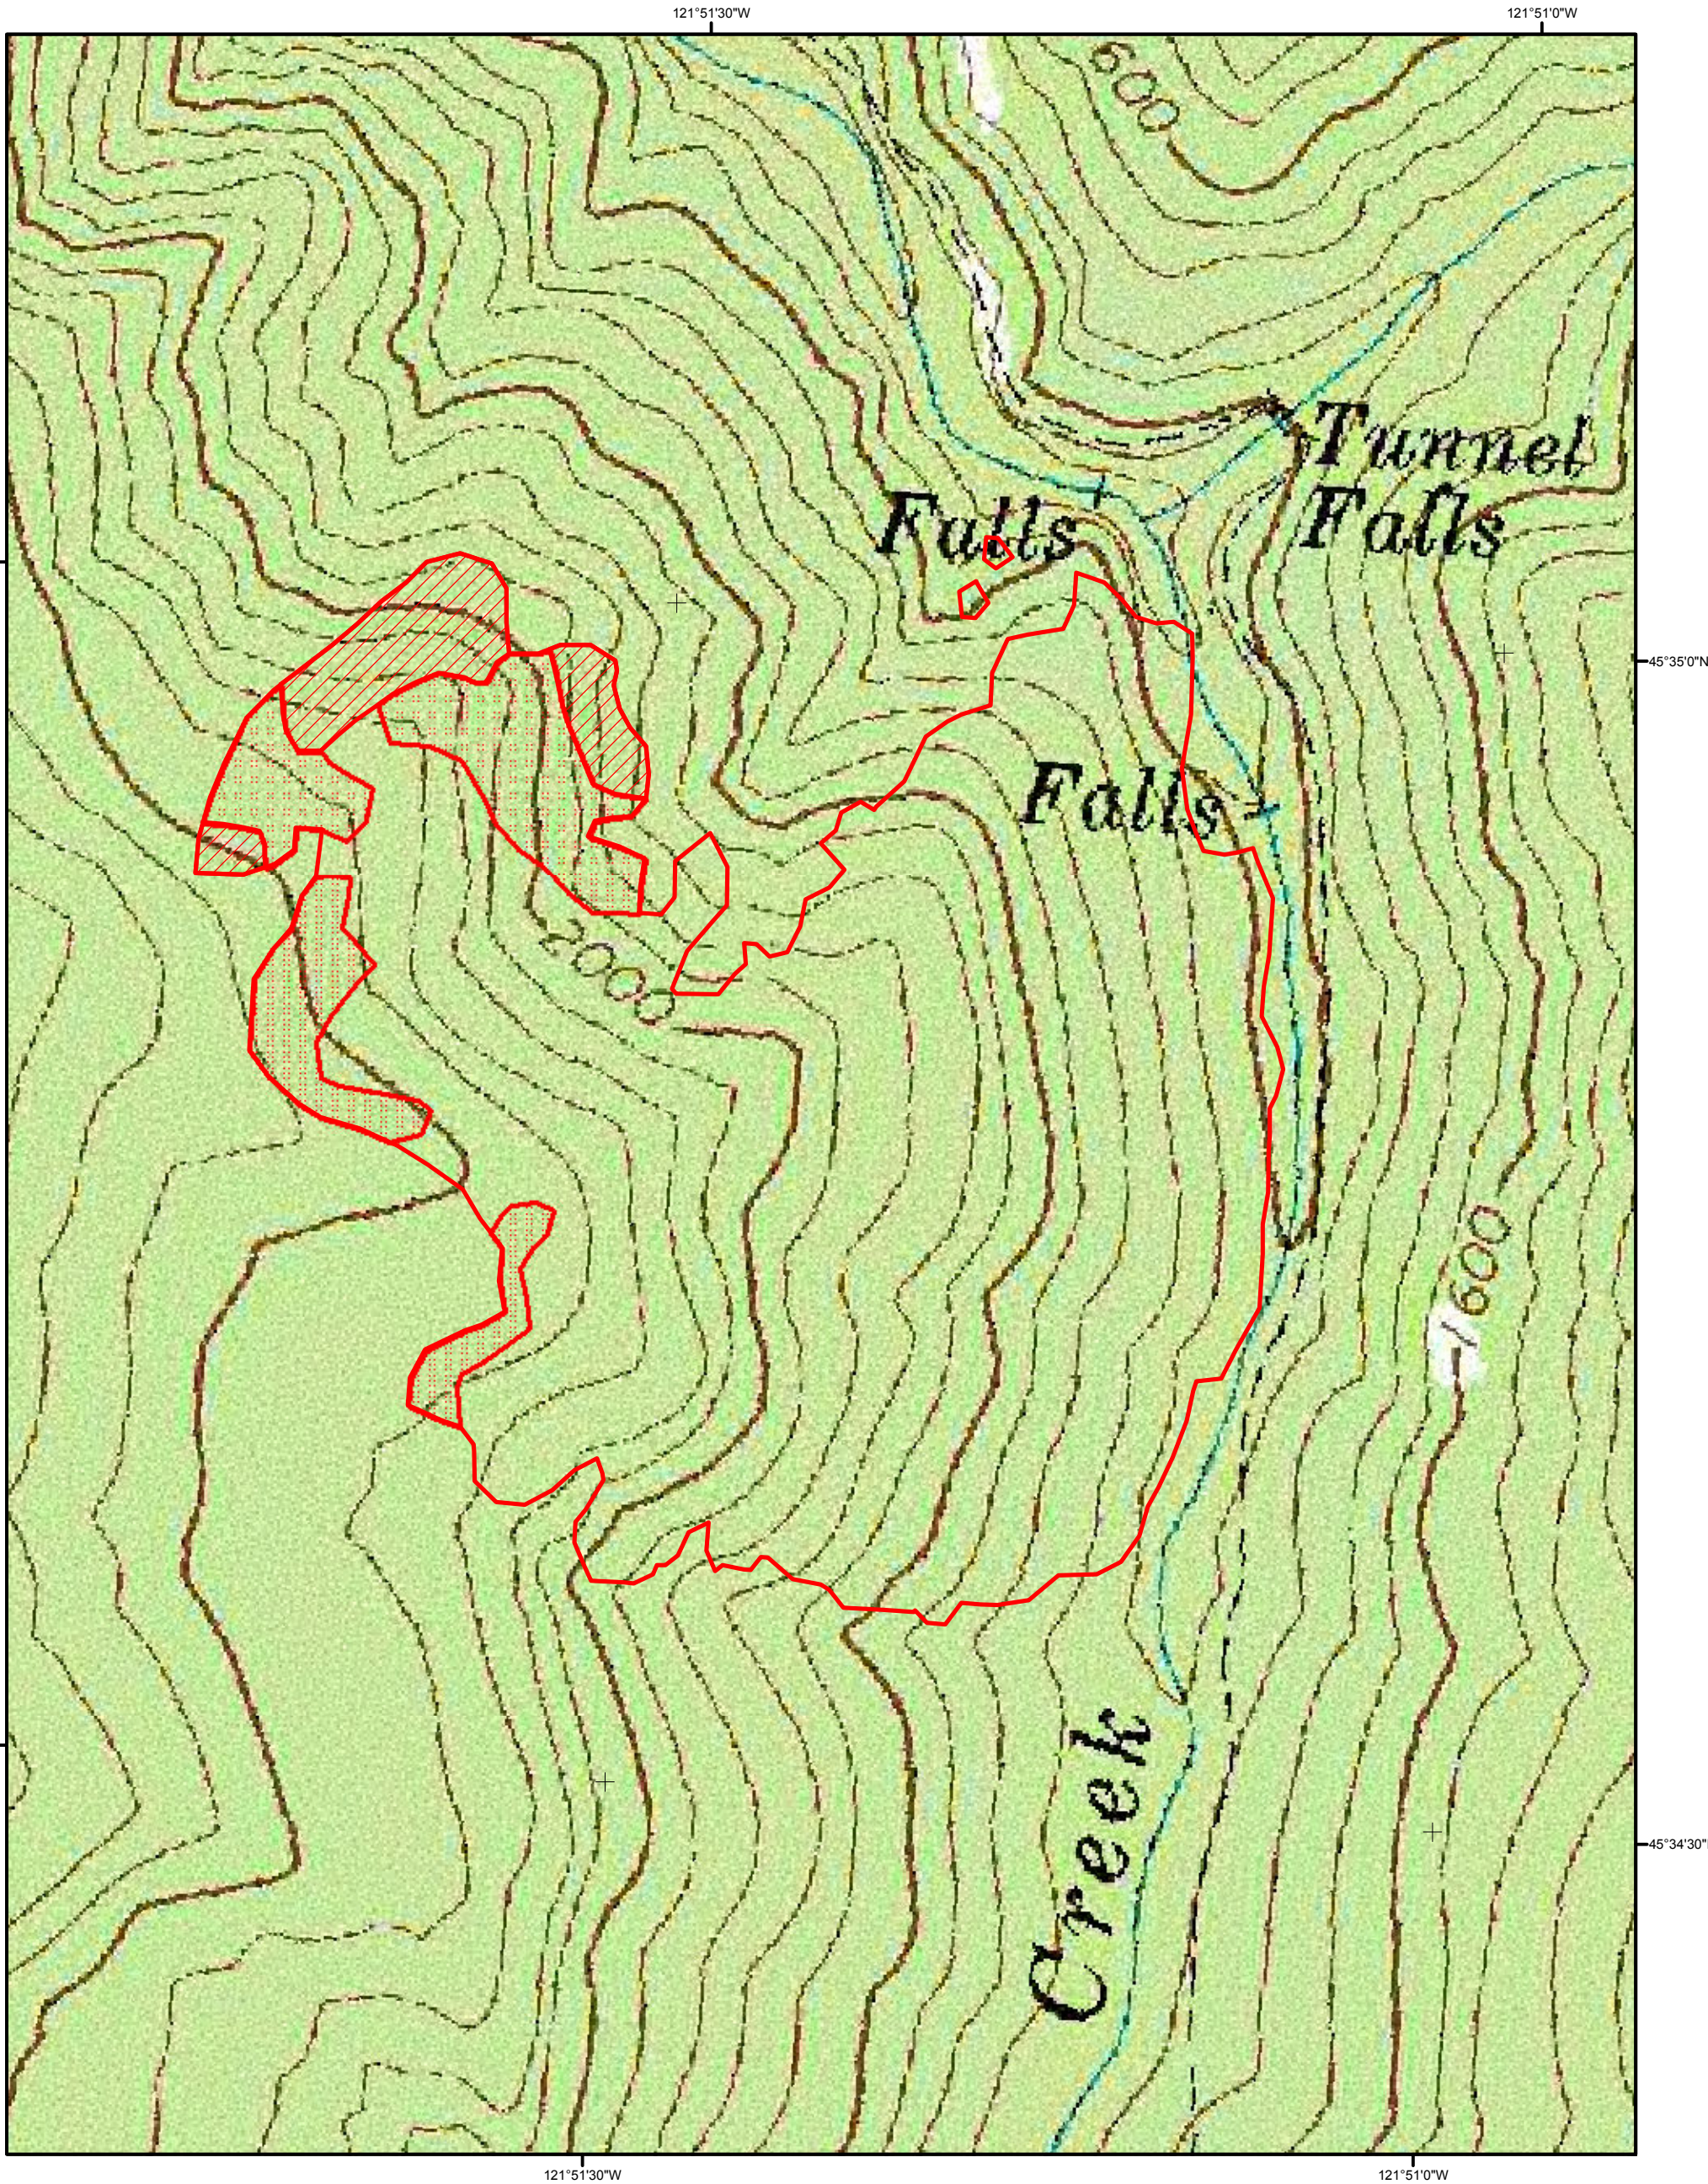

Indian Creek
OR-MHF-000176
IR Map
Flown: August 21, 2017 2050 hrs PDT

Est. Size: 113 acres (heat perimeter)

IR Interpreter - Jeff 'Bunk' Twiss

1 : 5000

Legend	
	Heat Perimeter
	Intense Heat
	Scattered Heat