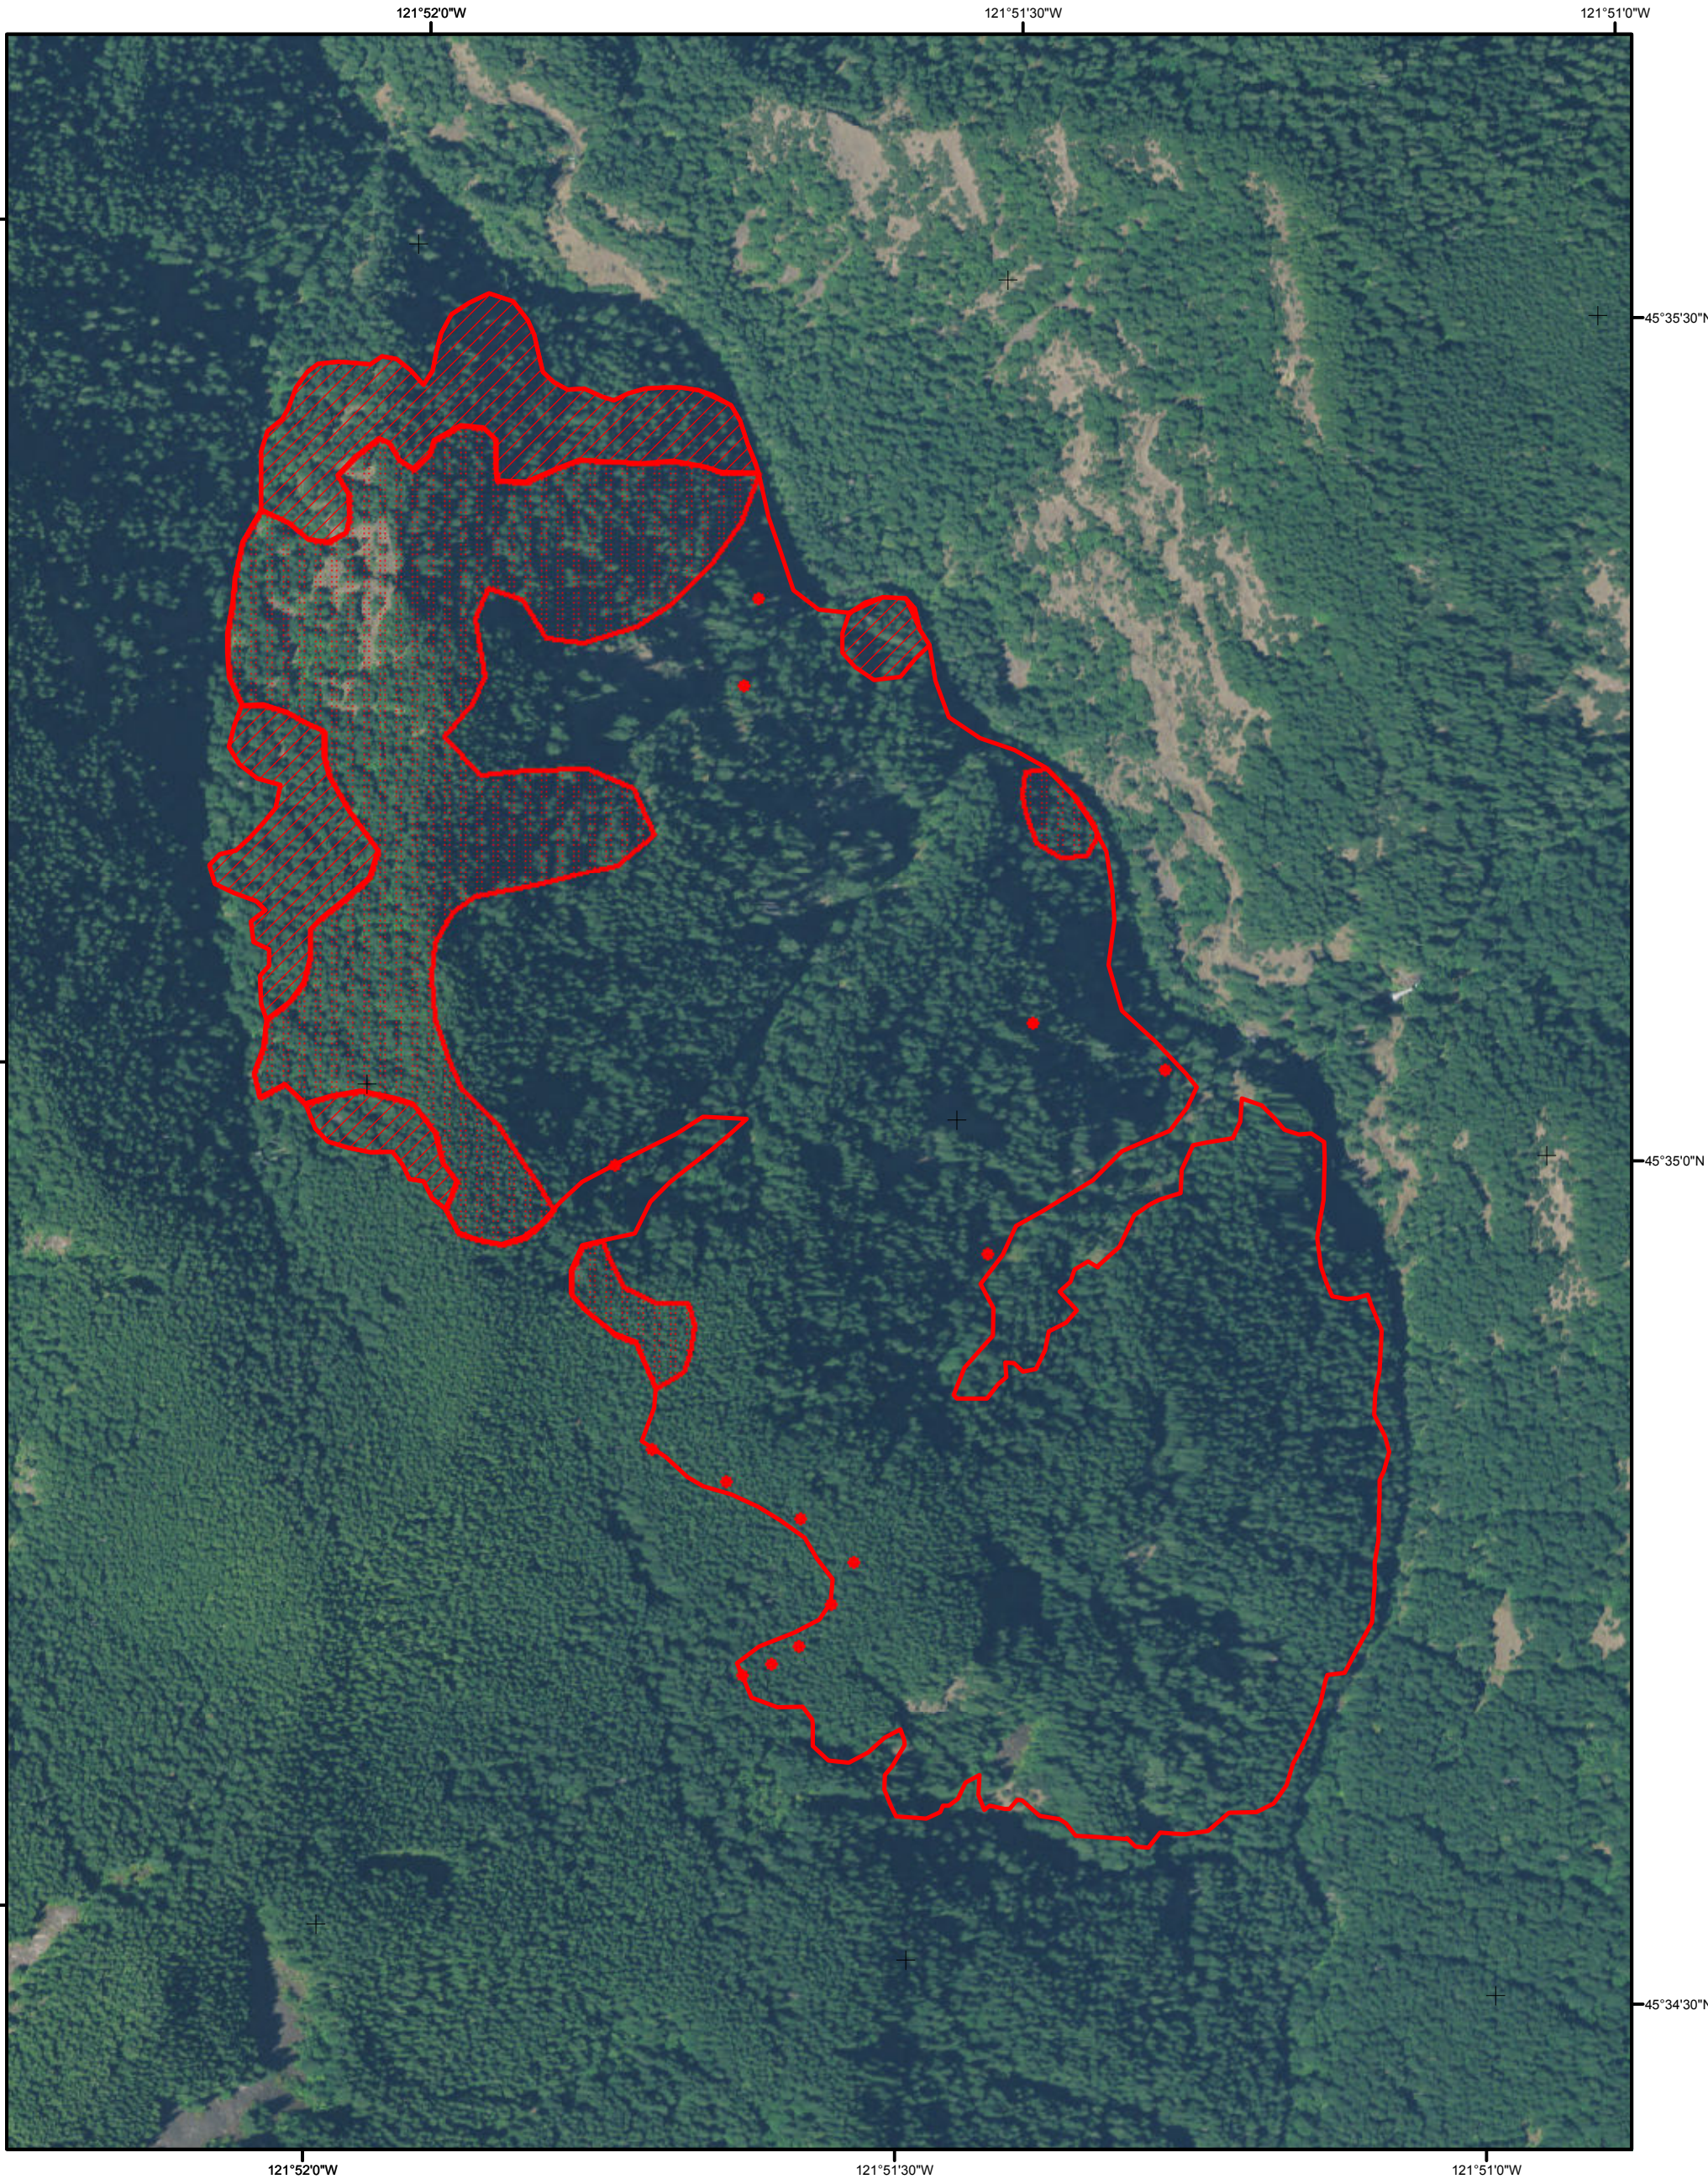

Indian Creek
OR-MHF-000176
IR Map
Flown: August 23, 2017 0228 hrs PDT

Est. Size: 293 acres (heat perimeter)

1 : 7000

0 0.1 0.2 Miles

Legend

- 20170823_0228_IndianCreek_HeatPerimeter
- 20170823_0228_IndianCreek_IntenseHeat
- 20170823_0228_IndianCreek_ScatteredHeat
- 20170823_0228_IndianCreek_IsolatedHeatSources