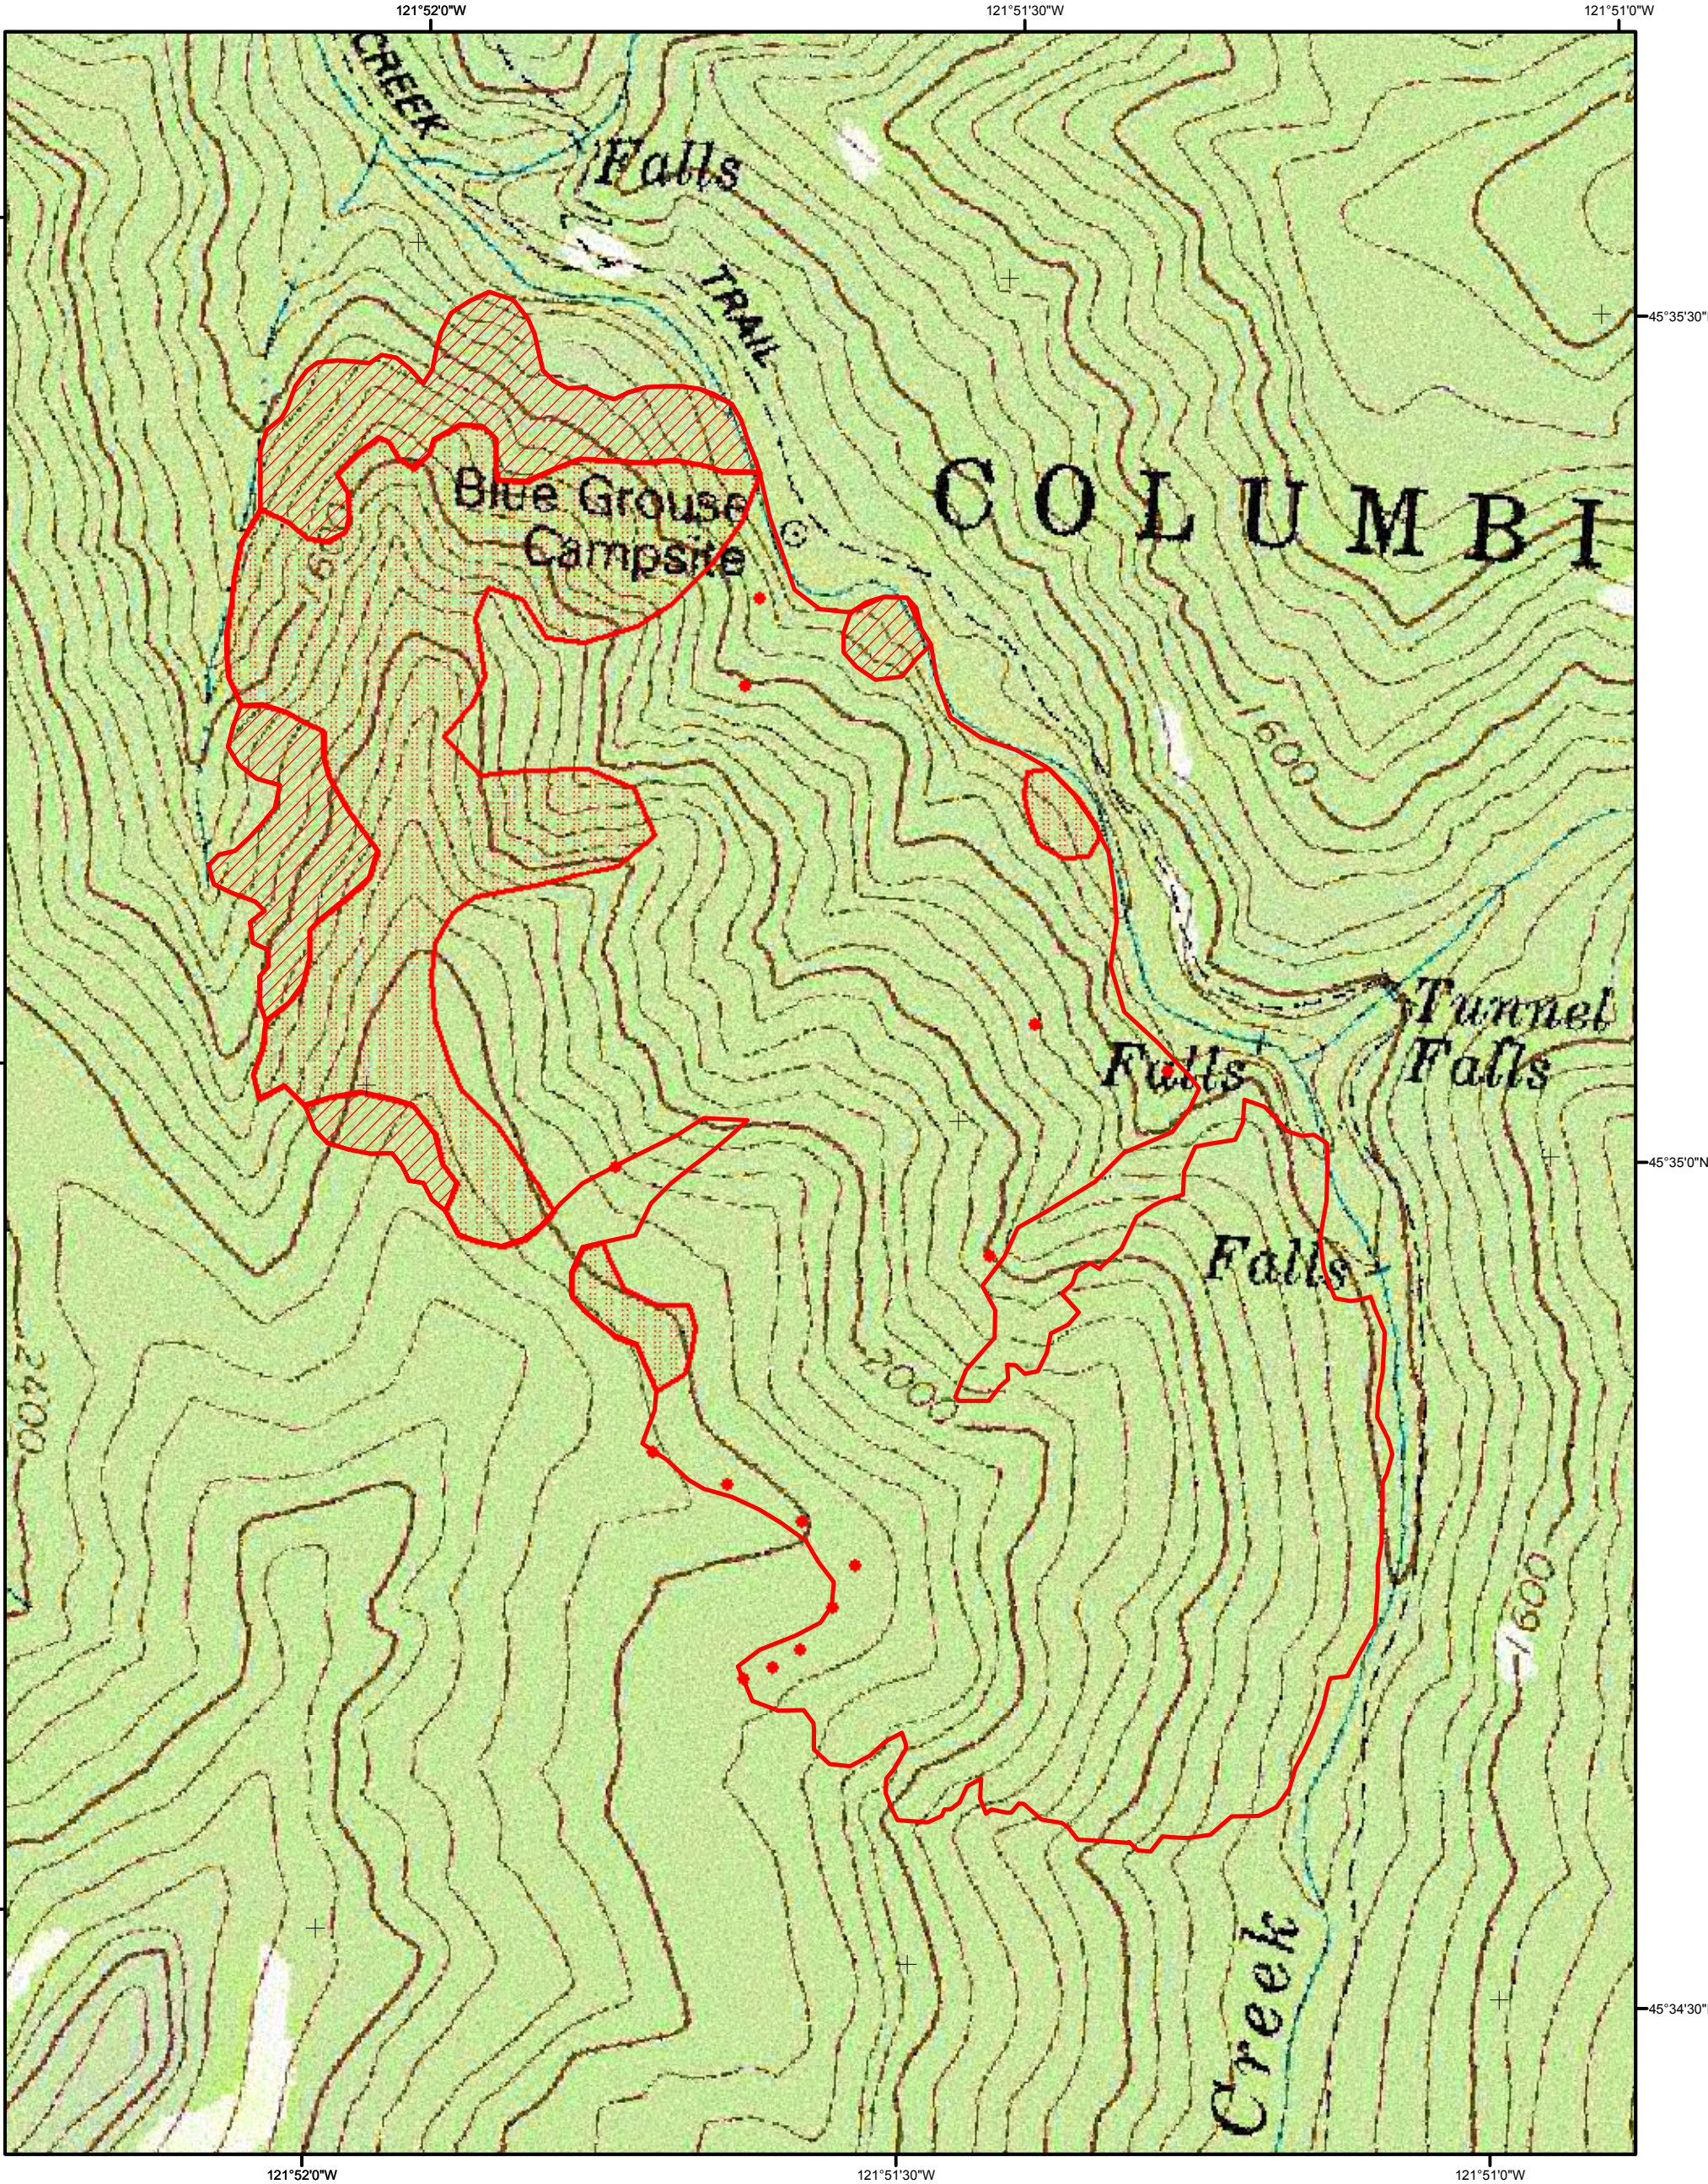

Indian Creek  
 OR-MHF-000176  
 IR Map  
 Flown: August 23, 2017 0228 hrs PDT

Est. Size: 293 acres (heat perimeter)

1 : 7000

**Legend**

-  20170823\_0228\_IndianCreek\_HeatPerimeter
-  20170823\_0228\_IndianCreek\_IntenseHeat
-  20170823\_0228\_IndianCreek\_ScatteredHeat
-  20170823\_0228\_IndianCreek\_IsolatedHeatSources