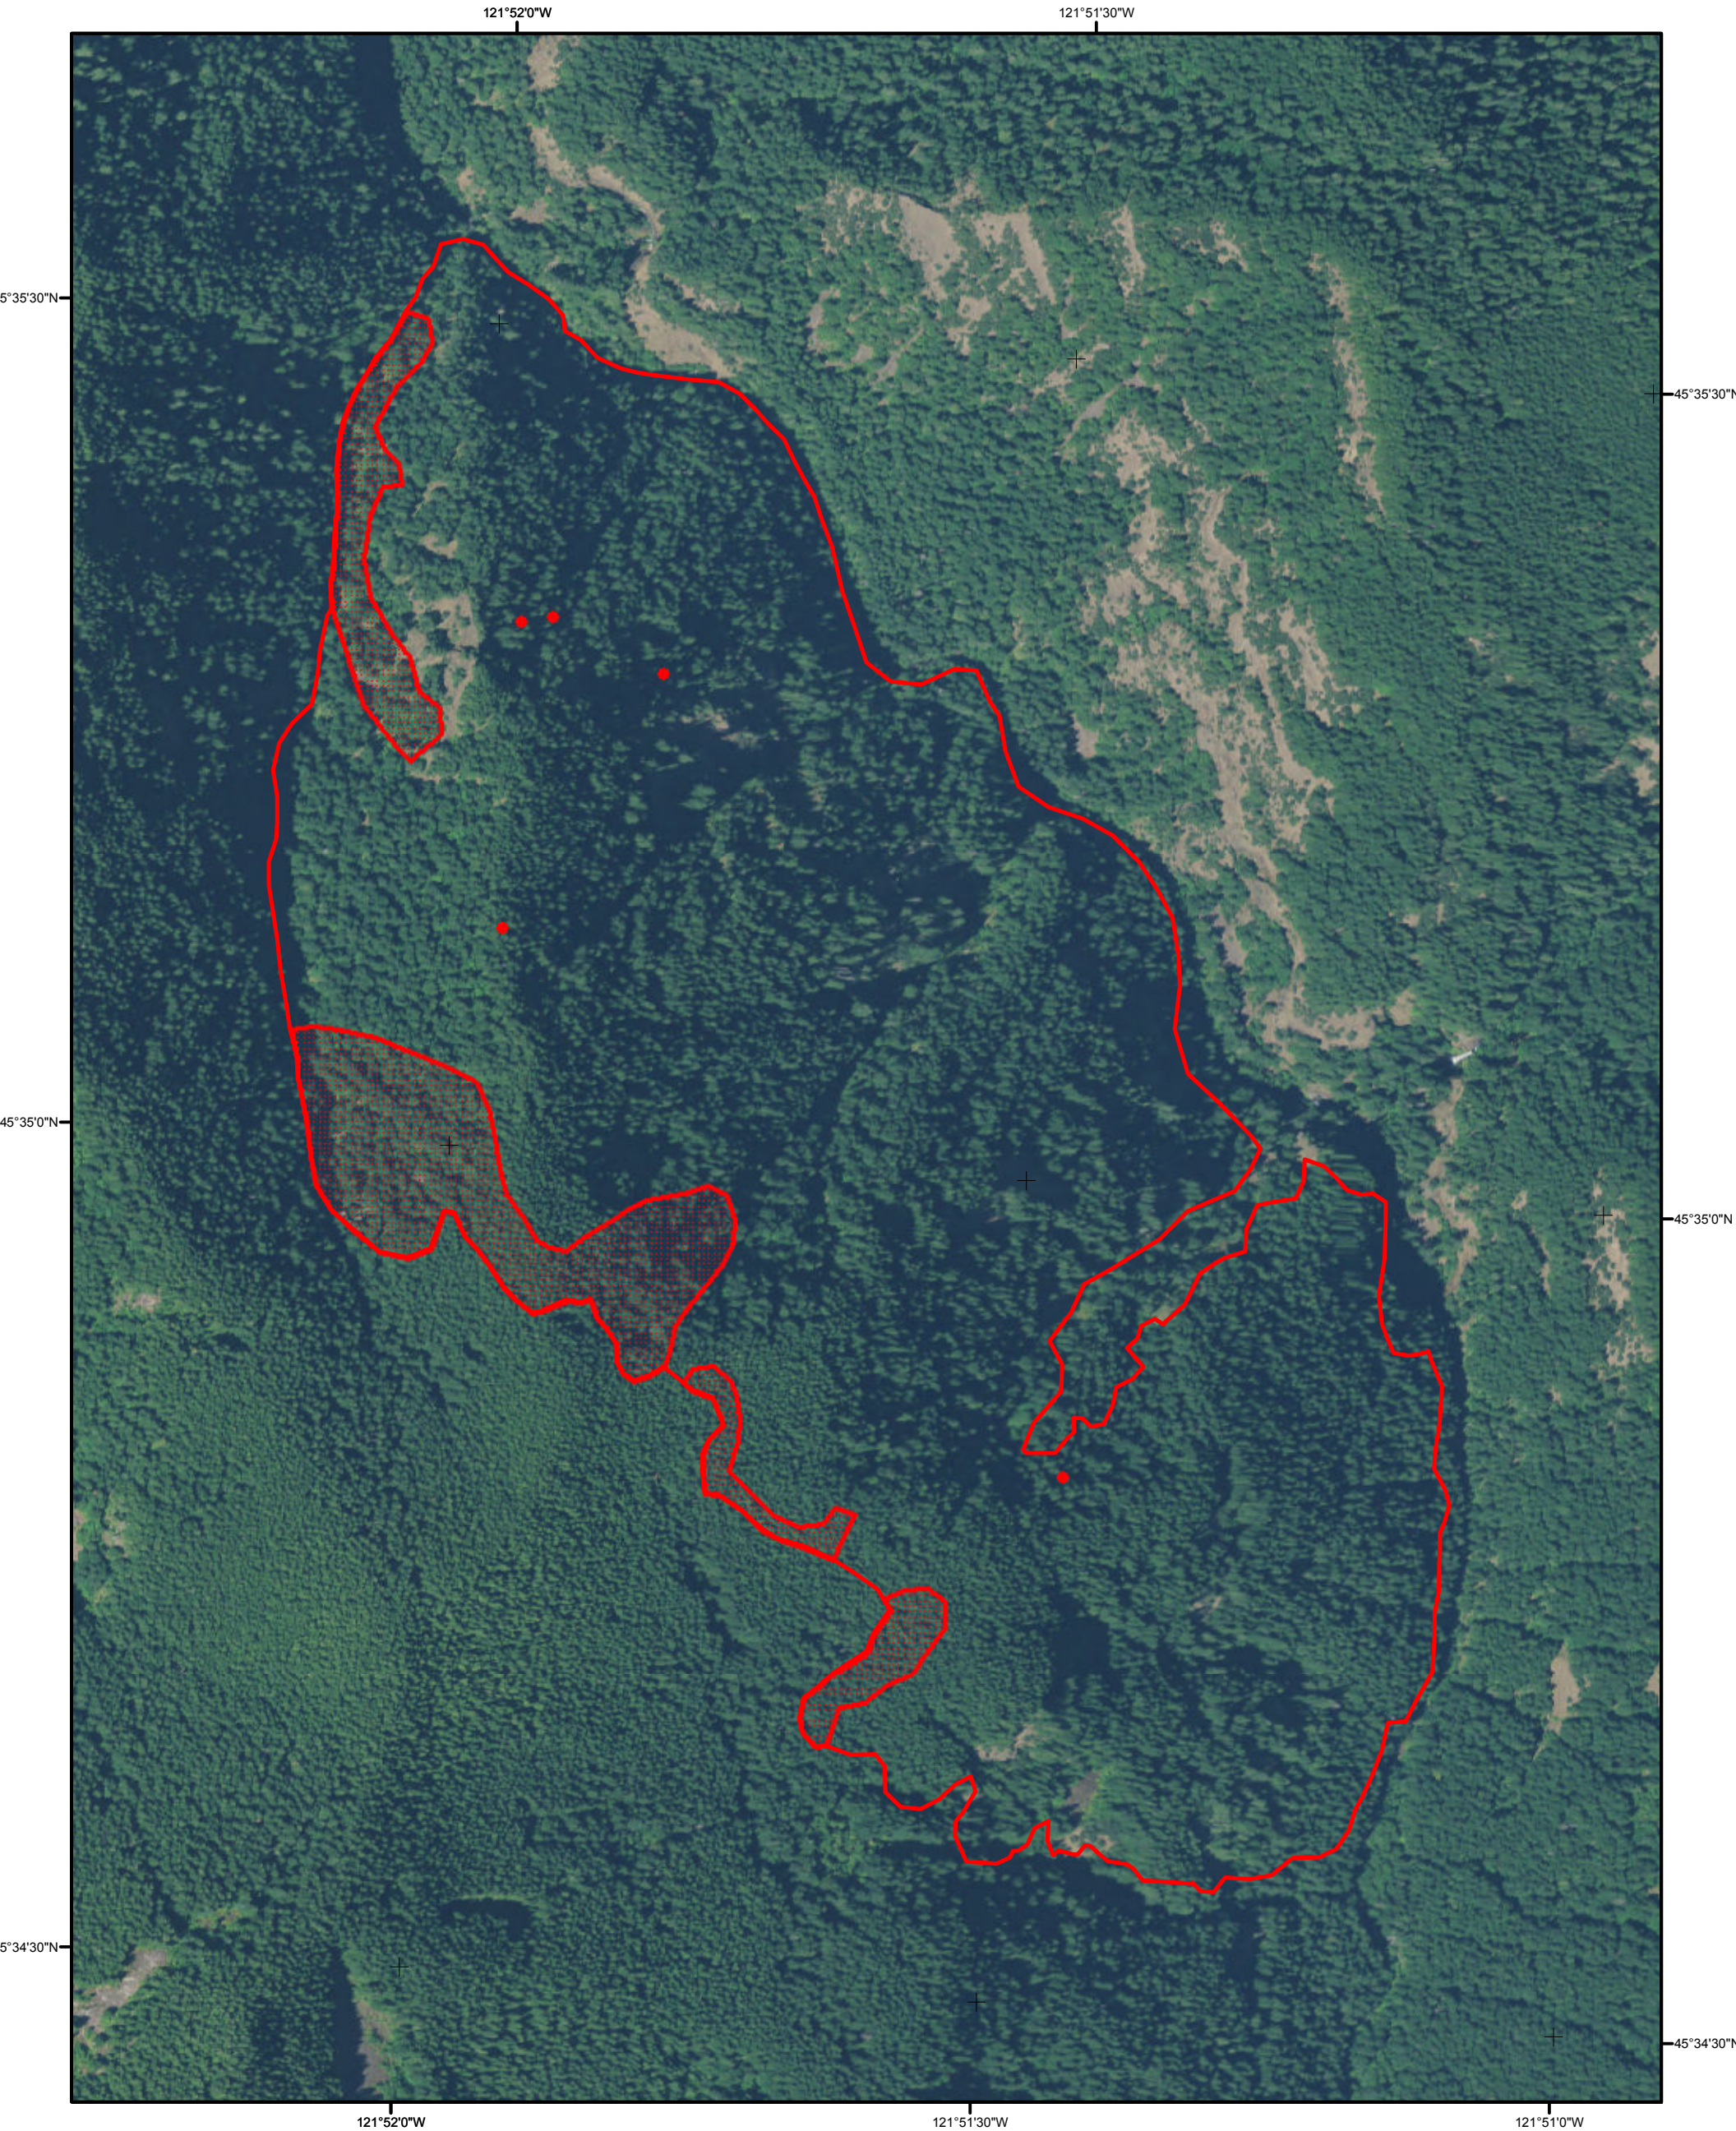

Indian Creek  
OR-MHF-000176

IR Map

Flown: August 23, 2017 2026 hrs PDT

Est. Size: 324 acres (heat perimeter)

1 : 7 0 0 0

**Legend**

- Heat Perimeter
- Scattered Heat
- Isolated Heat Sources