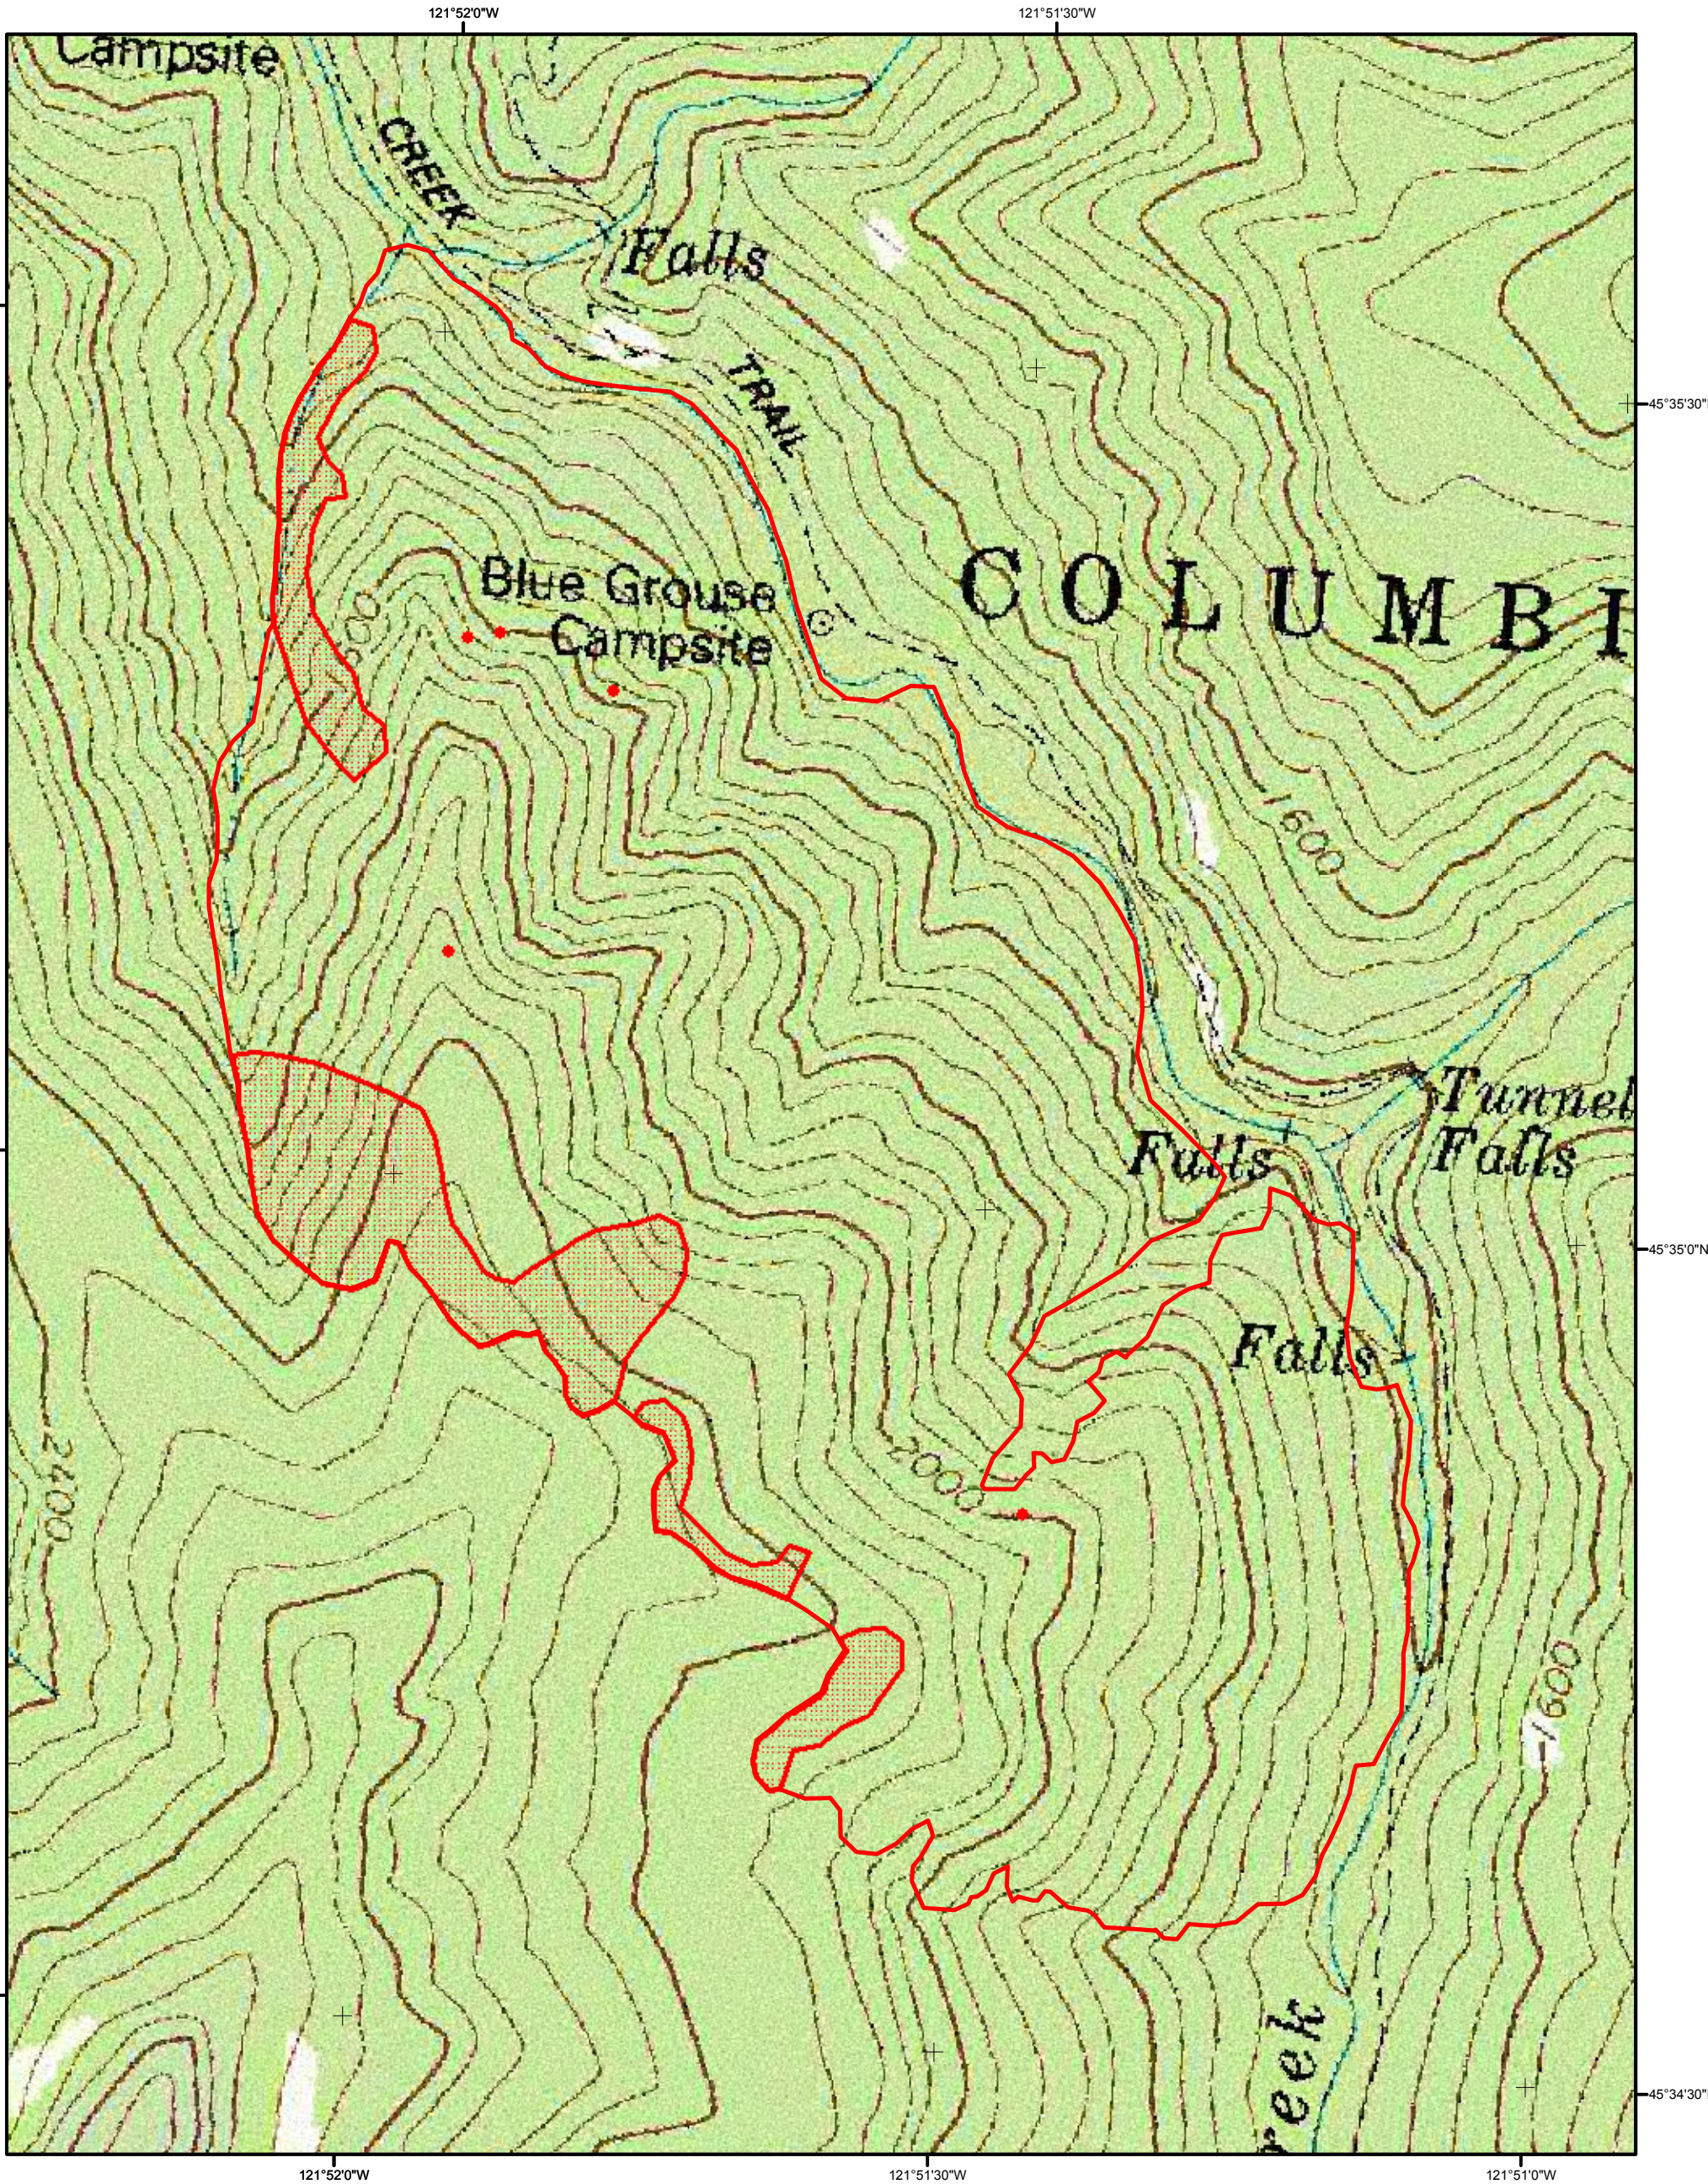

Indian Creek  
OR-MHF-000176

IR Map

Flown: August 23, 2017 2026 hrs PDT

Est. Size: 324 acres (heat perimeter)

1 : 7 0 0 0

Legend

- Heat Perimeter
- Scattered Heat
- Isolated Heat Sources