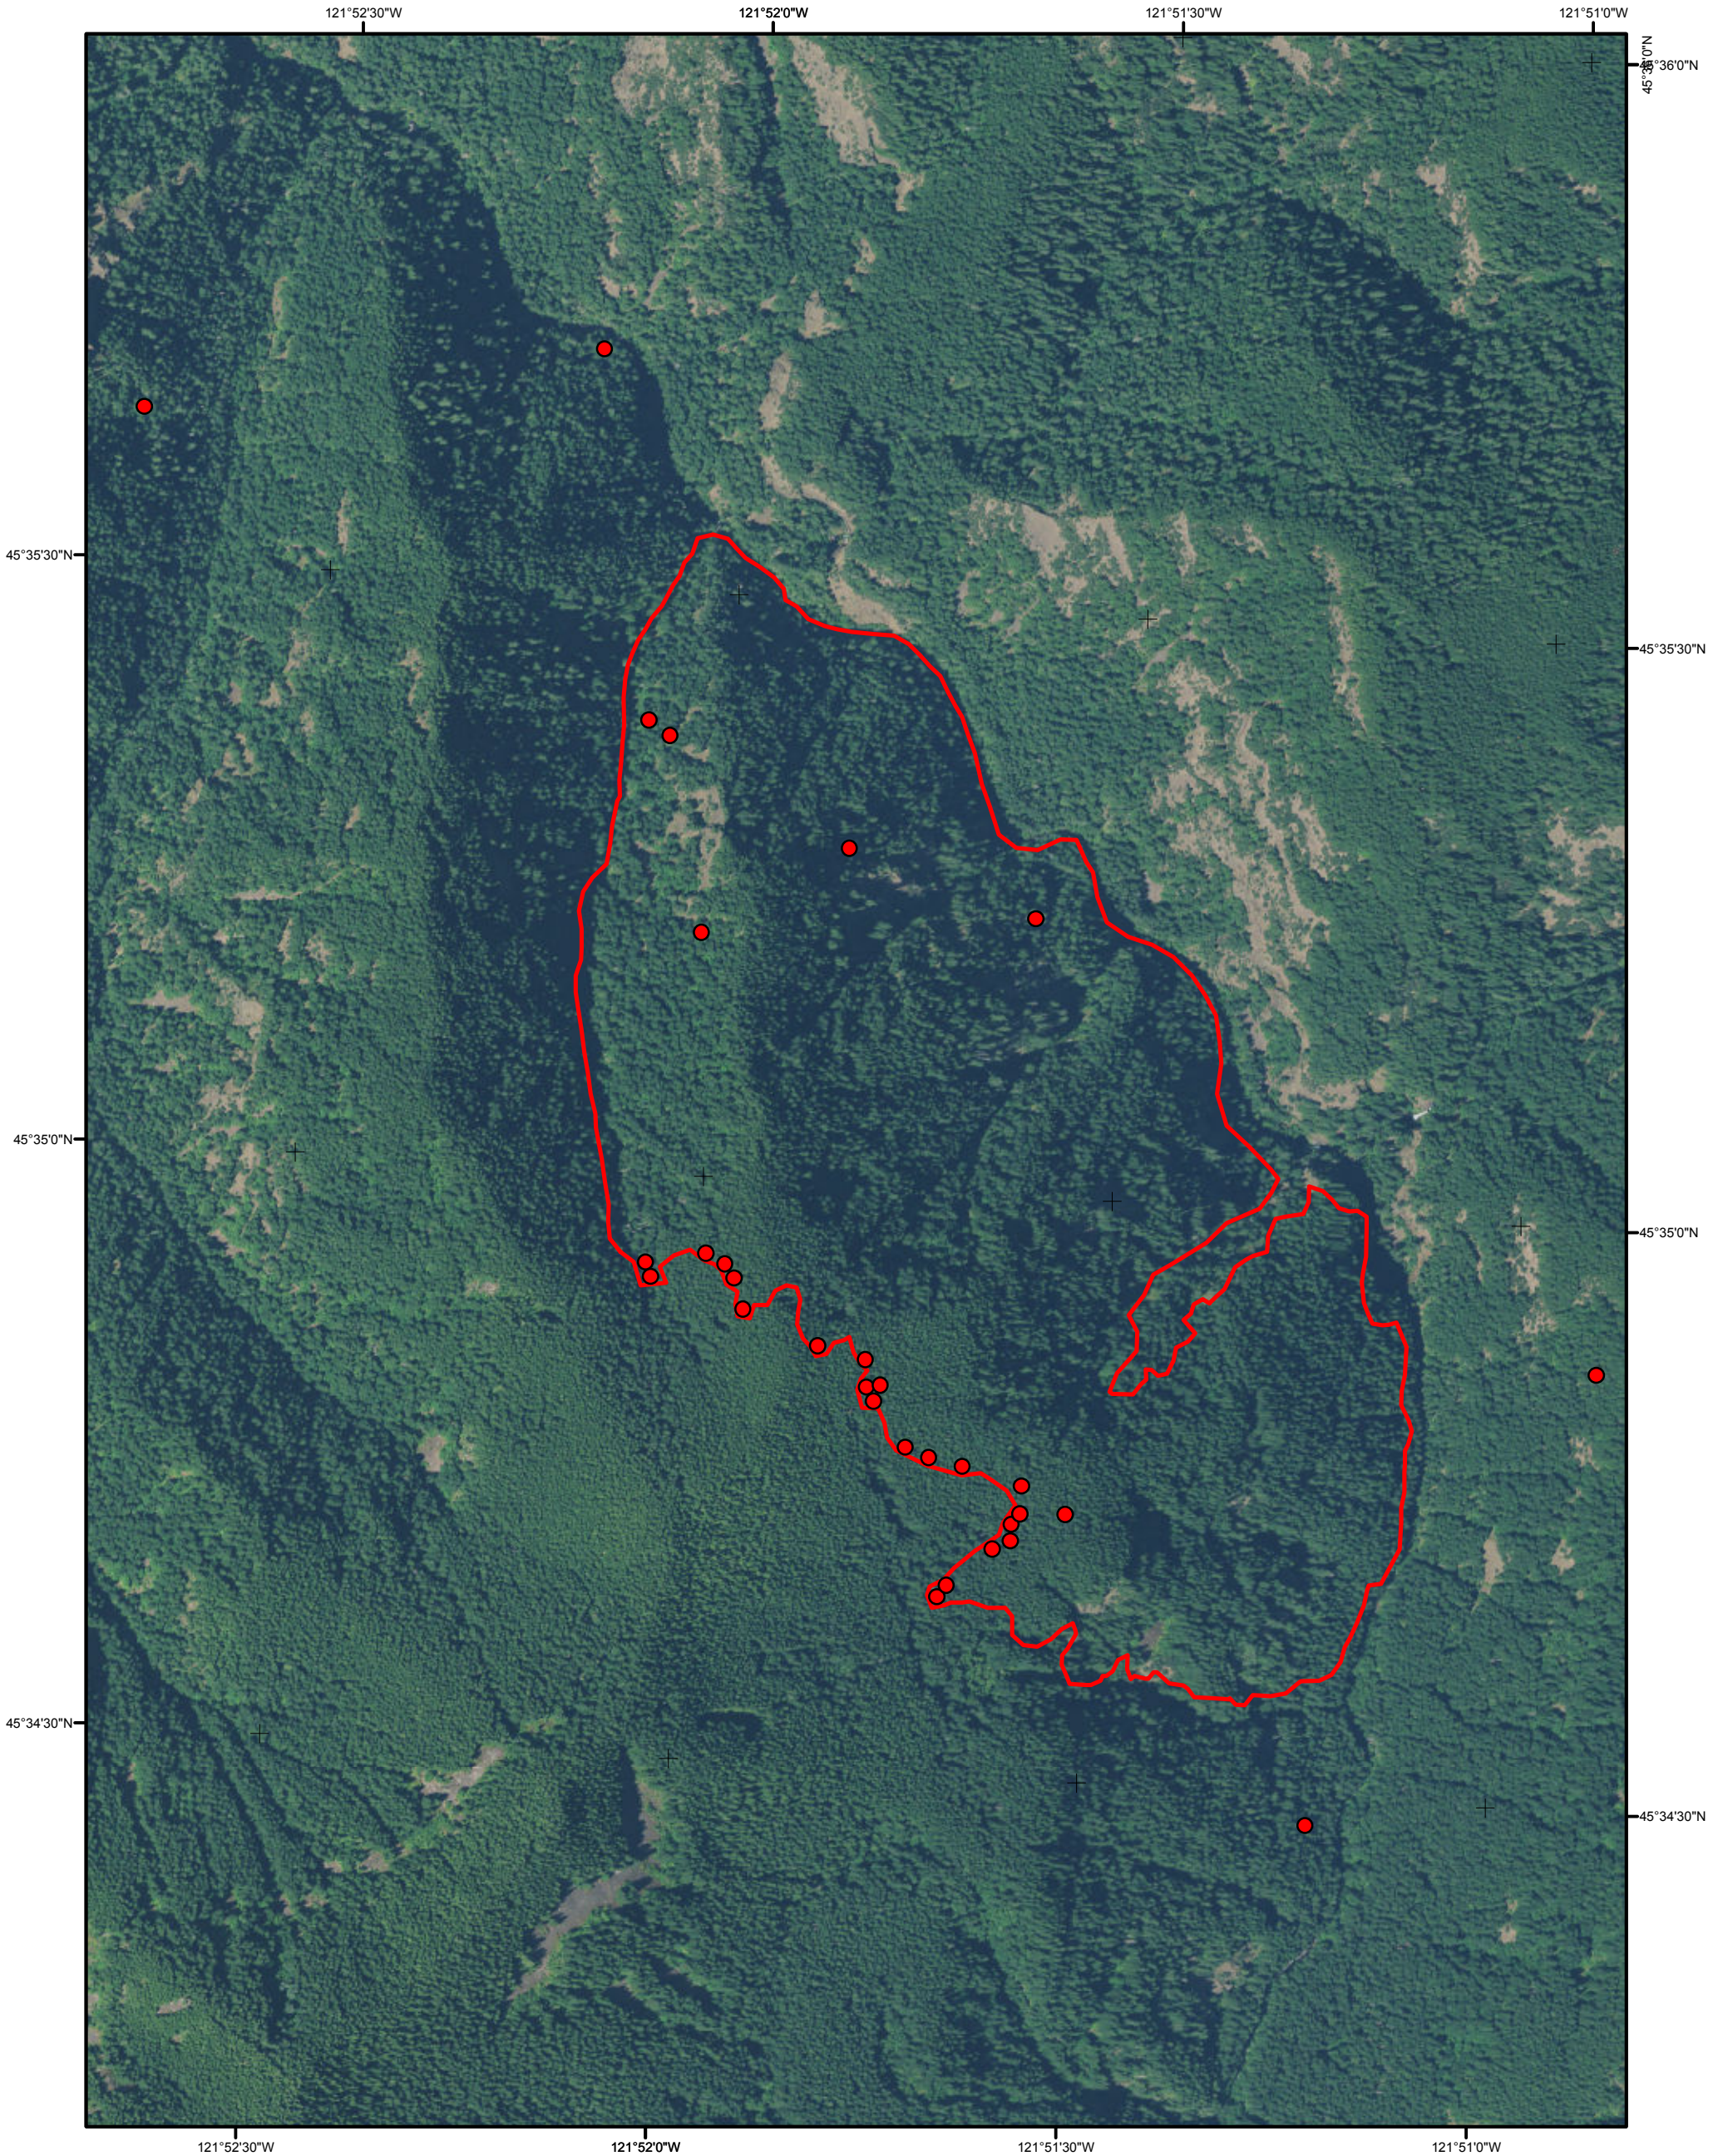

Indian Creek
OR-MHF-000176
IR Map
Flown: August 27, 2017 0205 hrs PDT

Est. Size: 330 acres (heat perimeter)

1 : 10 000

IR Interpreter - Jeff 'Bunk' Twiss

Legend

- Isolated Heat Sources
- Heat Perimeter