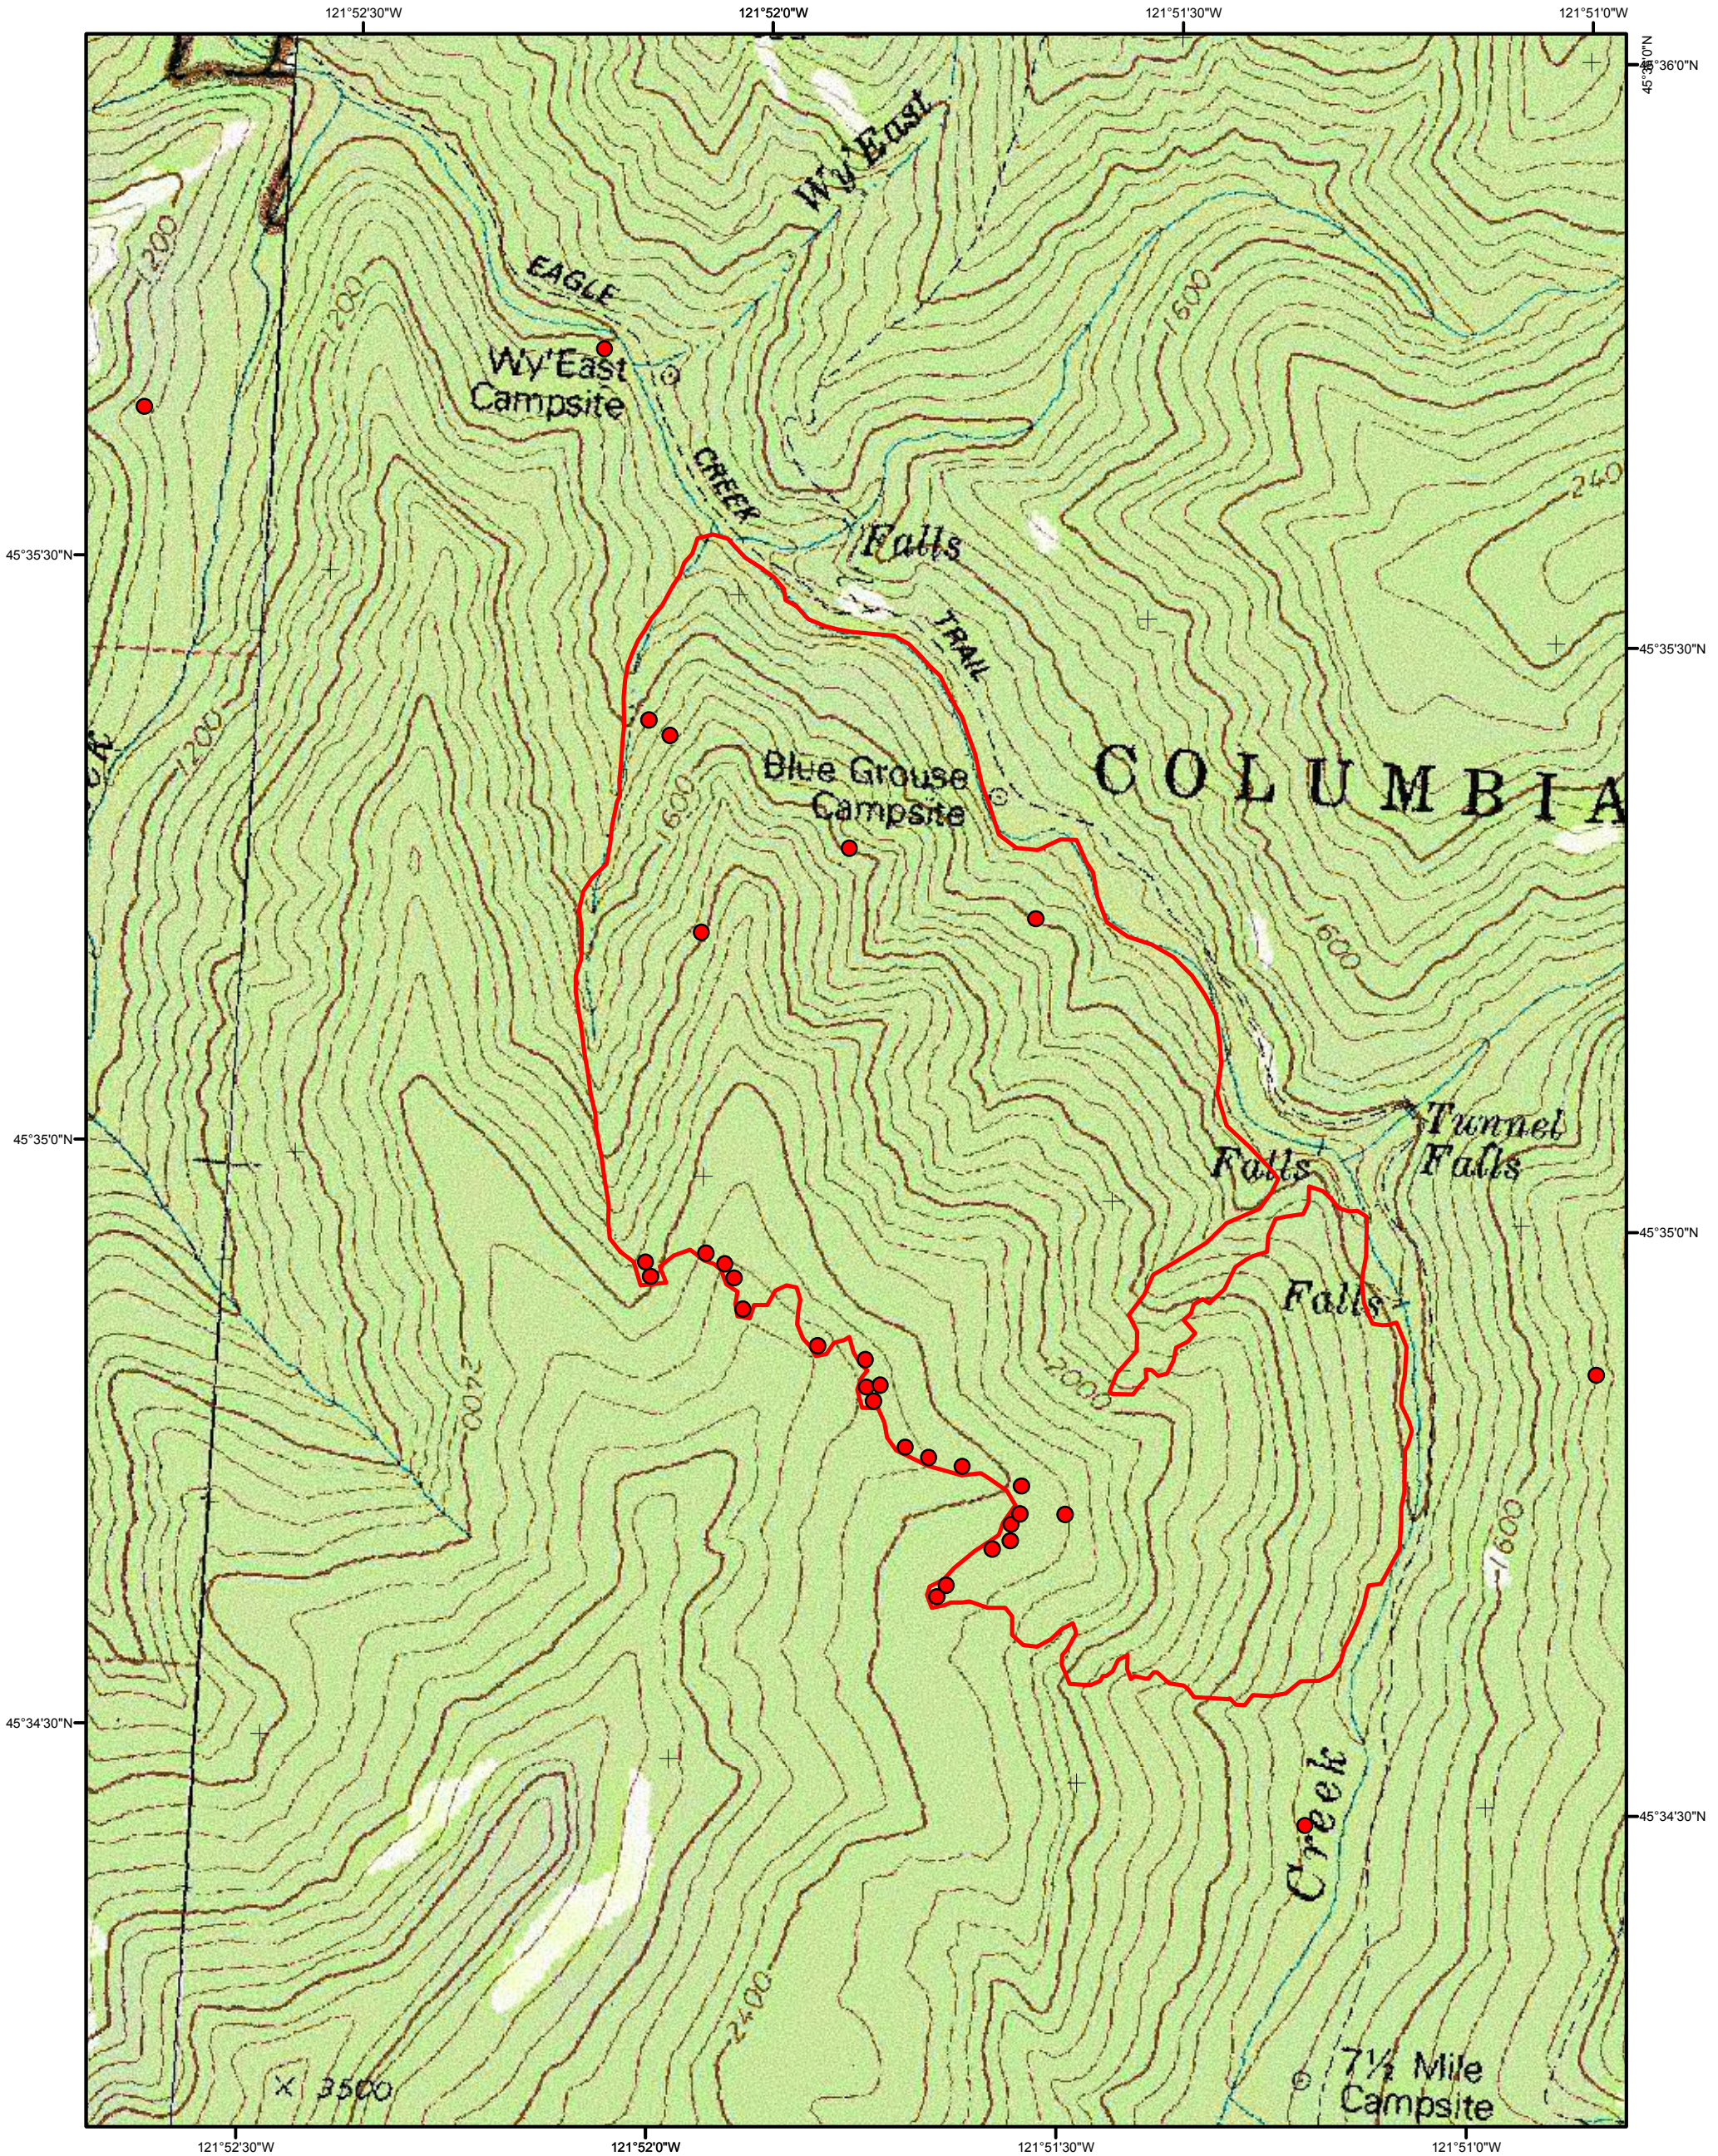

Indian Creek
 OR-MHF-000176
 IR Map
 Flown: August 27, 2017 0205 hrs PDT

Est. Size: 330 acres (heat perimeter)

1 : 10 000

Legend

- Isolated Heat Sources
- ▭ Heat Perimeter