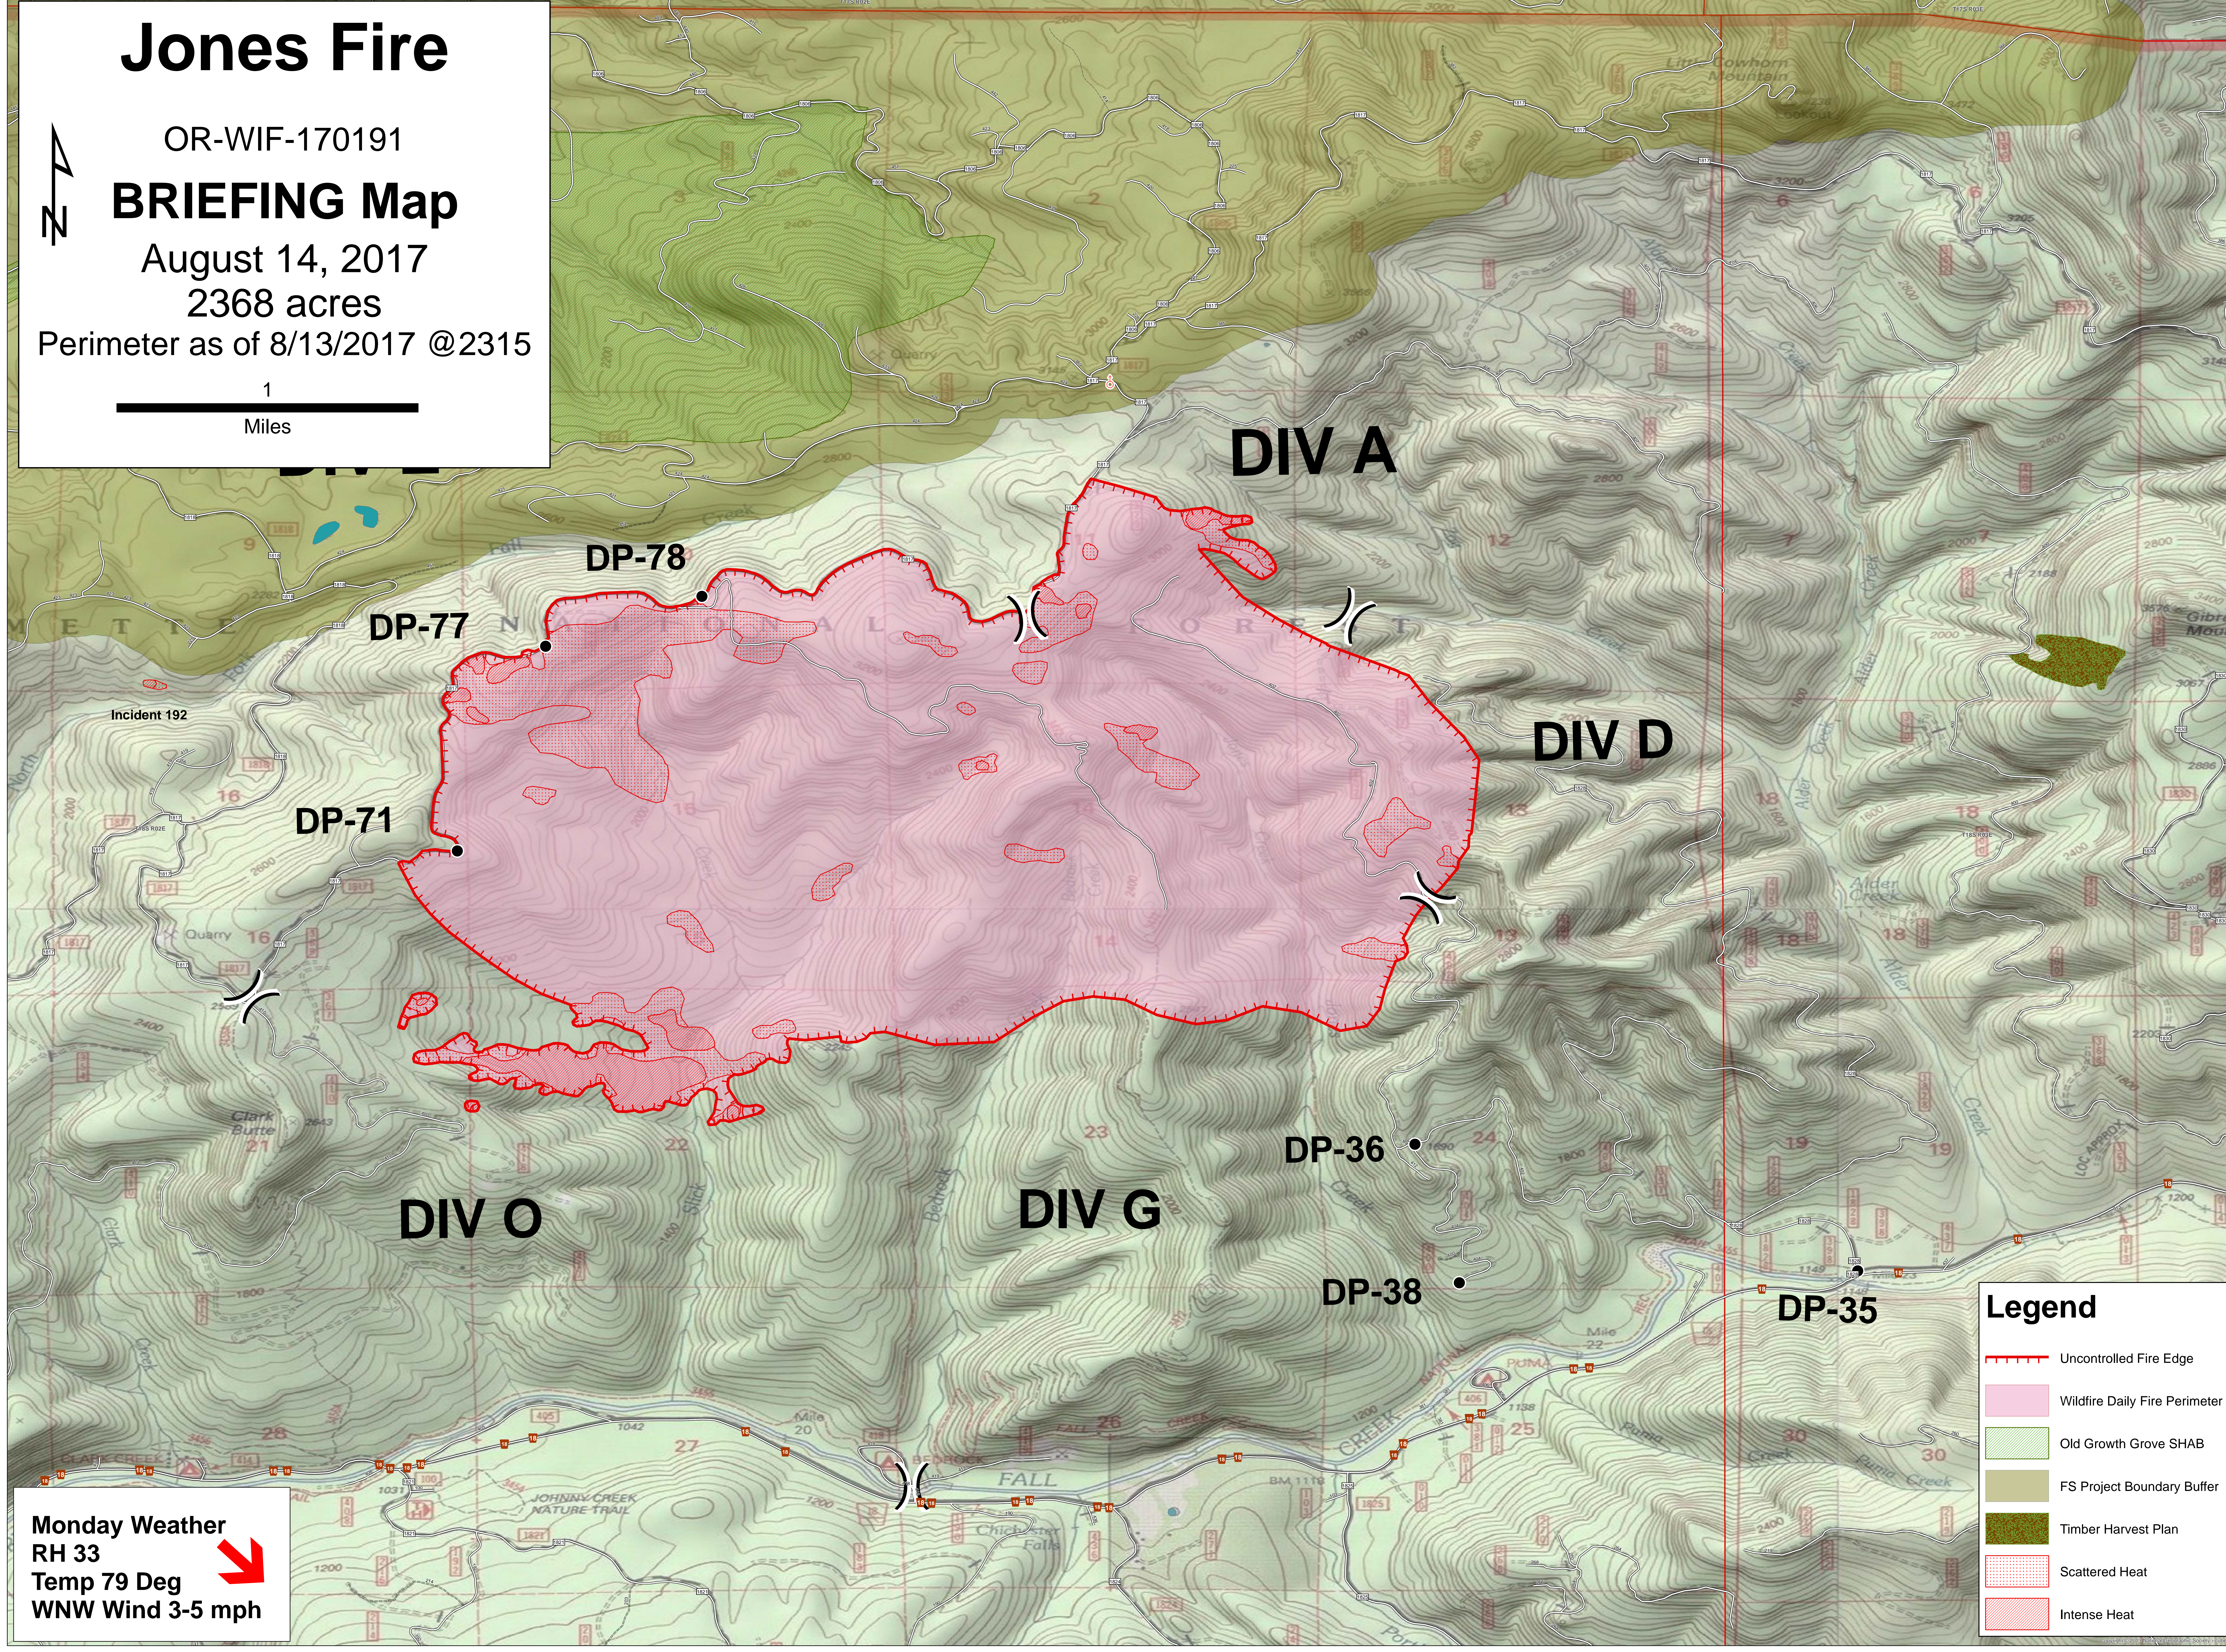

Jones Fire

OR-WIF-170191

BRIEFING Map

August 14, 2017

2368 acres

Perimeter as of 8/13/2017 @2315

1
Miles

Legend

- Uncontrolled Fire Edge
- Wildfire Daily Fire Perimeter
- Old Growth Grove SHAB
- FS Project Boundary Buffer
- Timber Harvest Plan
- Scattered Heat
- Intense Heat

Monday Weather
RH 33
Temp 79 Deg
WNW Wind 3-5 mph