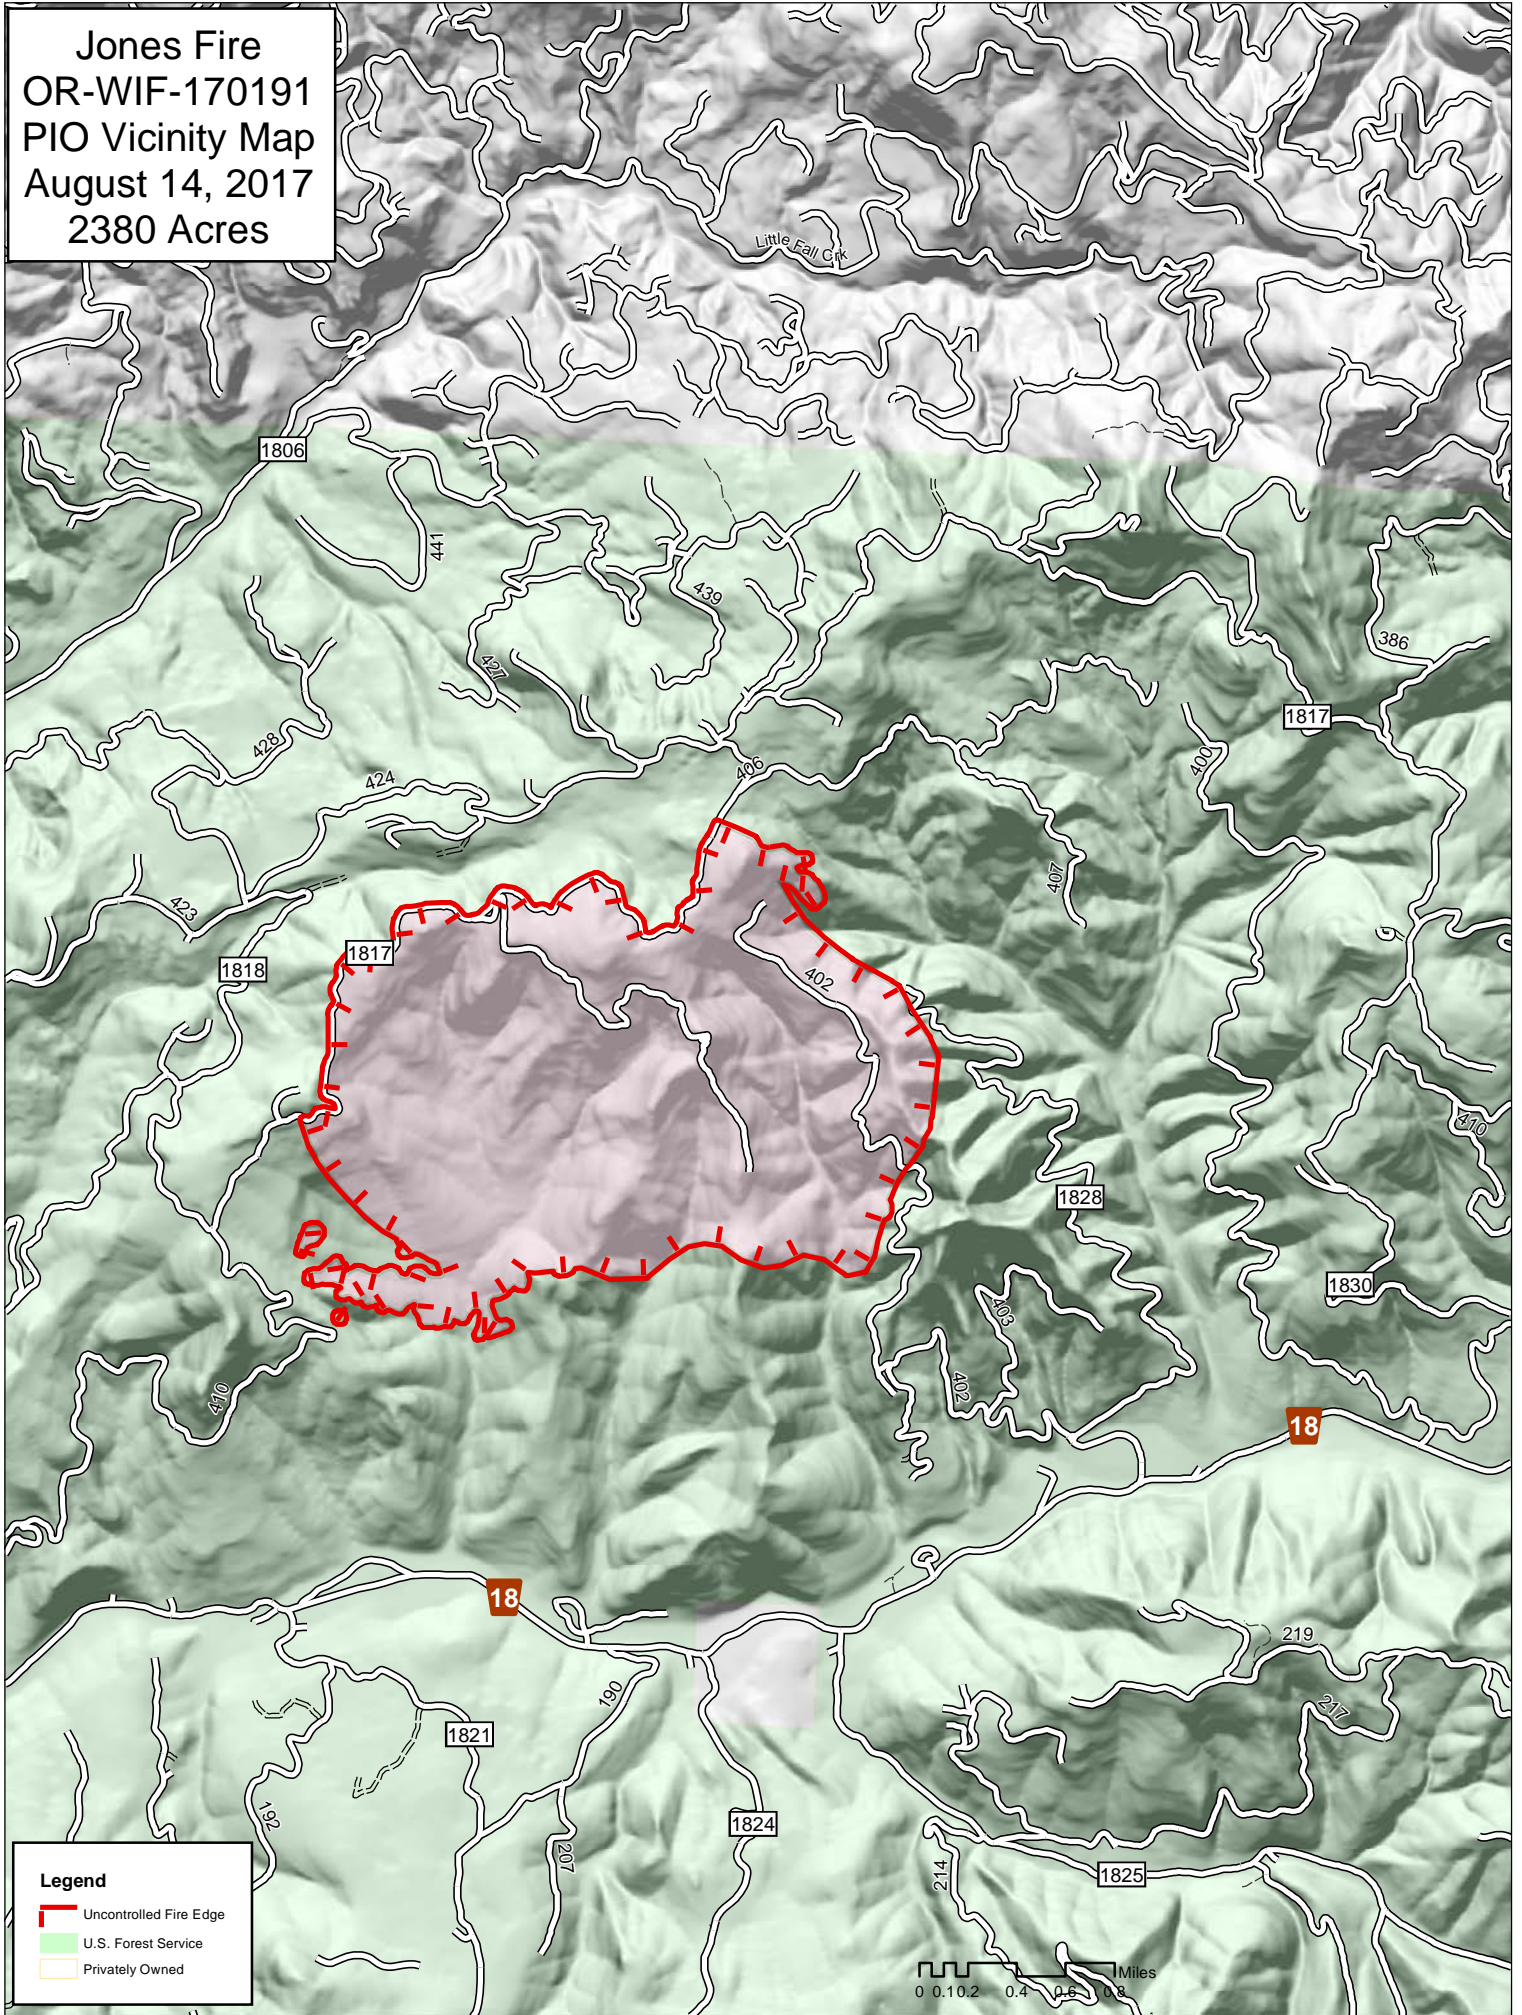

Jones Fire  
OR-WIF-170191  
PIO Vicinity Map  
August 14, 2017  
2380 Acres

**Legend**

- Uncontrolled Fire Edge
- U.S. Forest Service
- Privately Owned