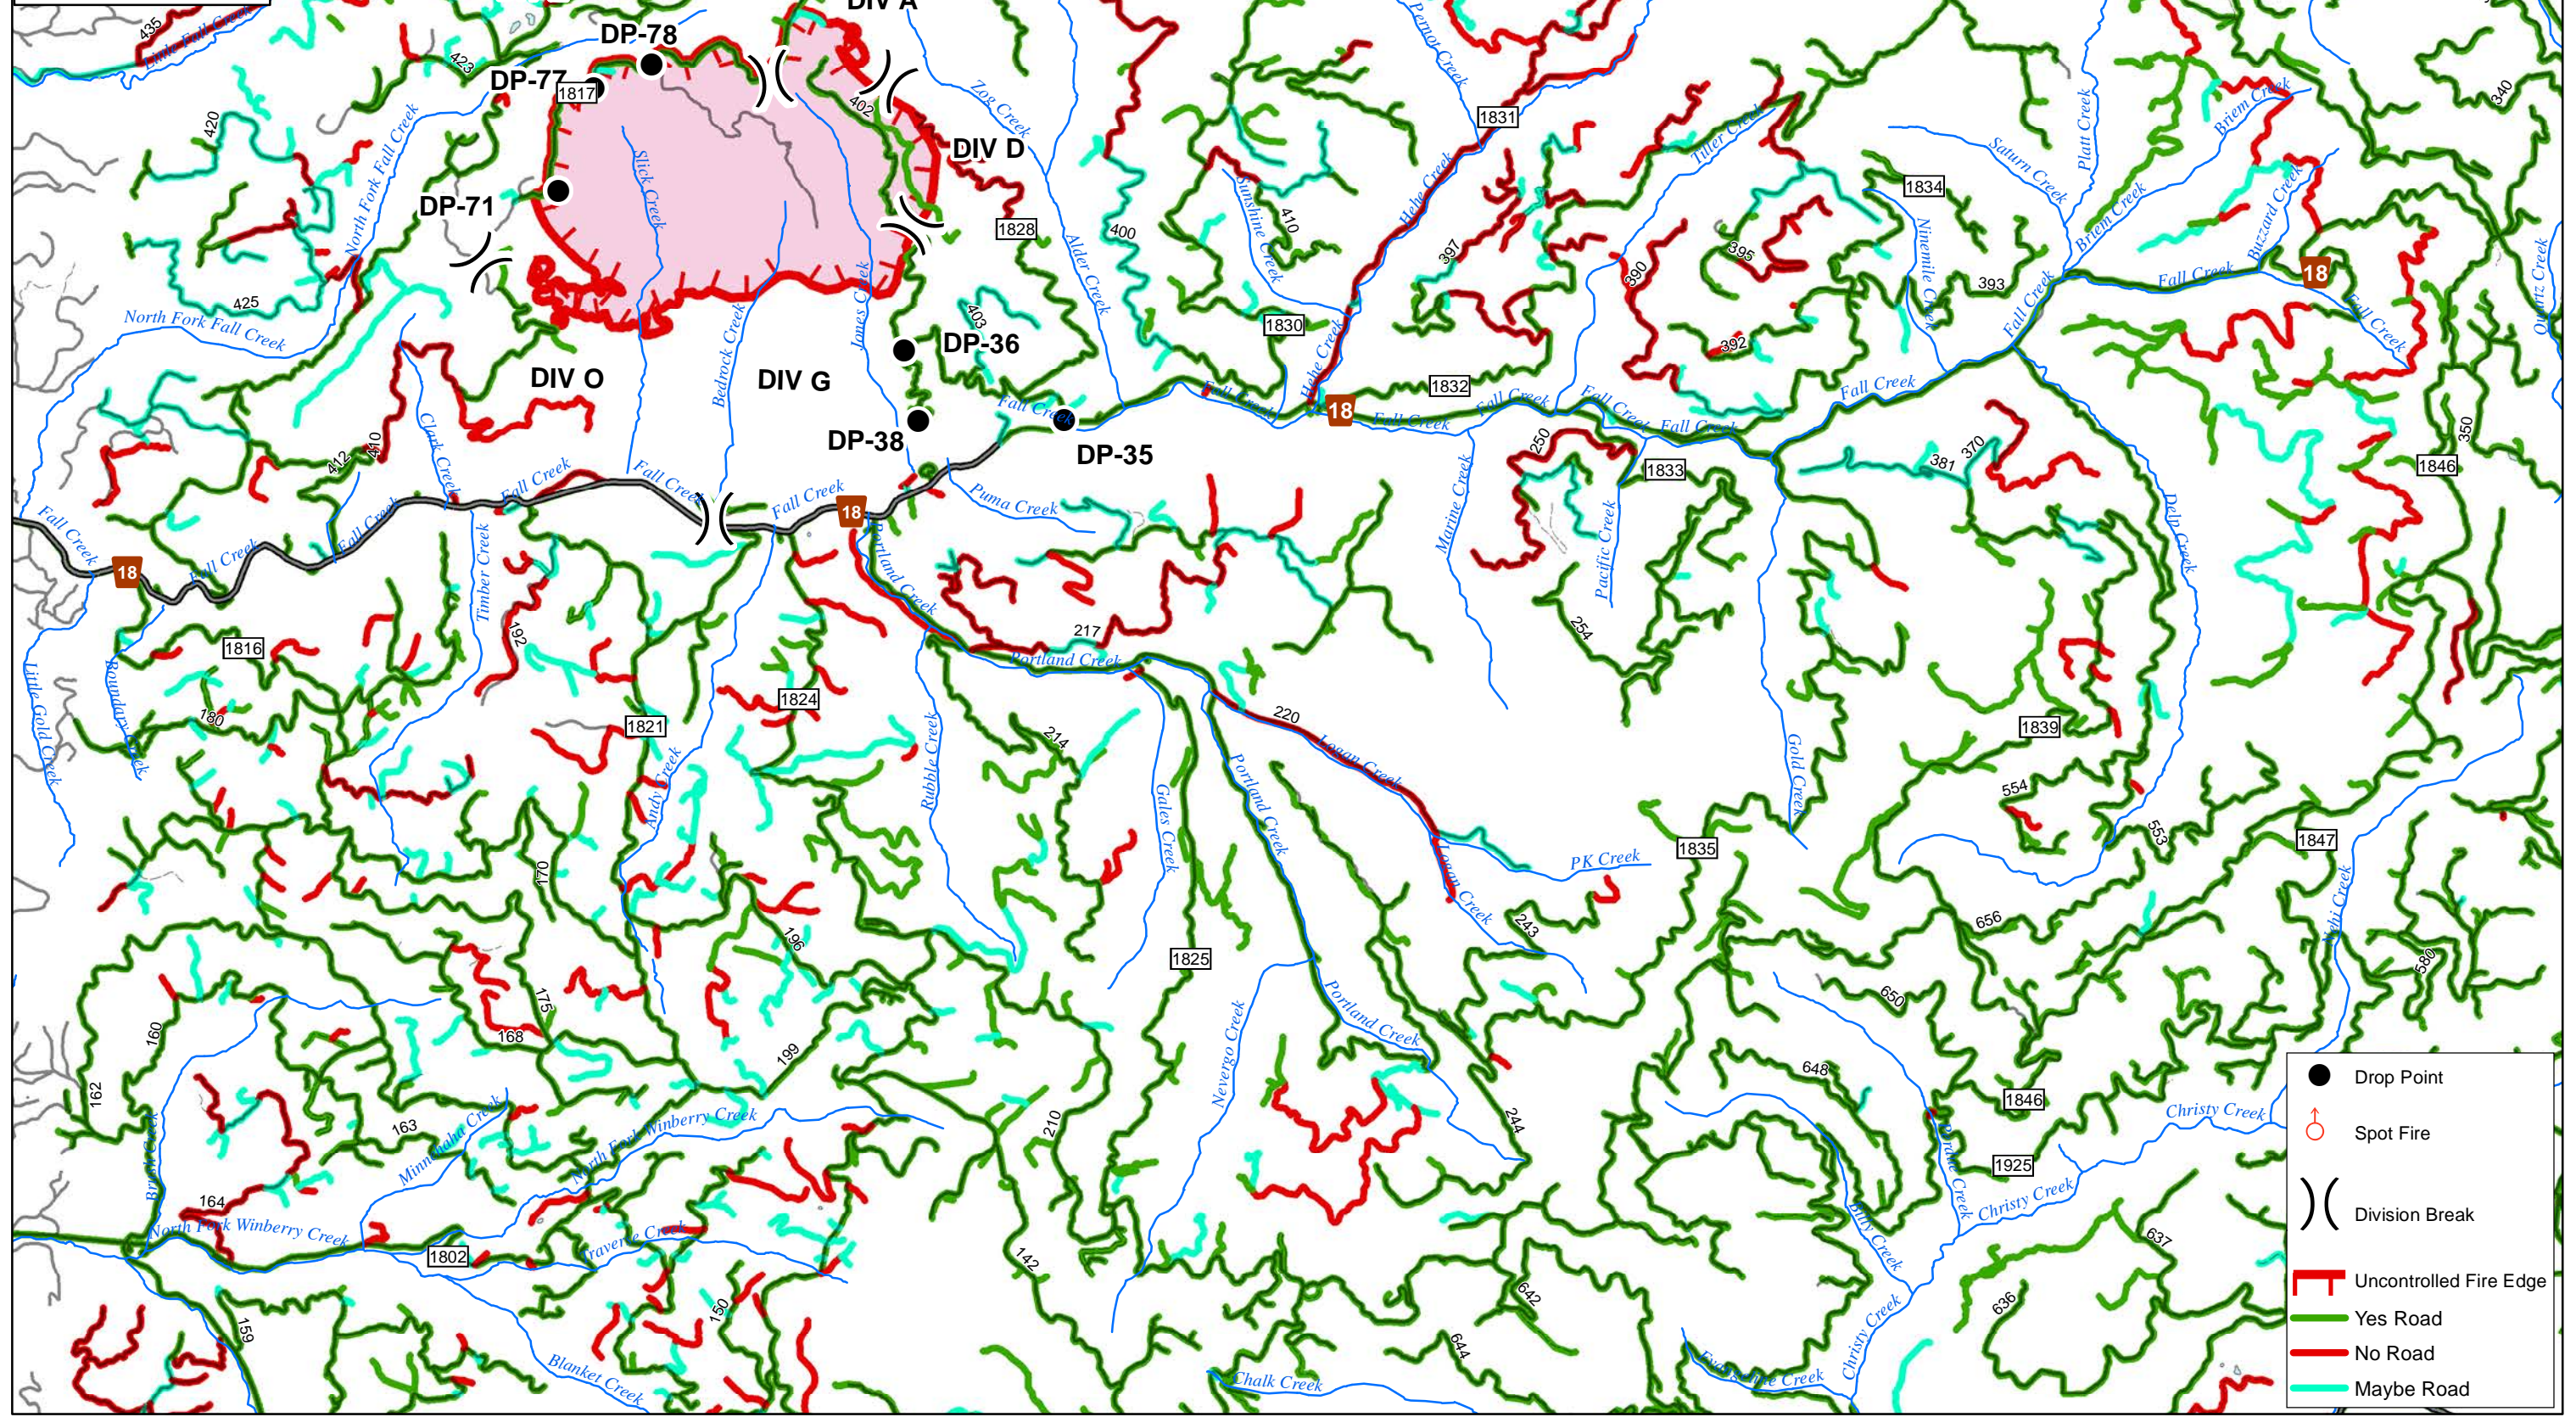

Jones Fire
 OR-WIF-170191
Yes Roads Map
 August 14, 2017
 2368 acres
 Perimeter as of 08/13/2017 © 2315
 1.5
 Miles

- Drop Point
- ⊕ Spot Fire
-) (Division Break
- ▬ Uncontrolled Fire Edge
- ▬ Yes Road
- ▬ No Road
- ▬ Maybe Road