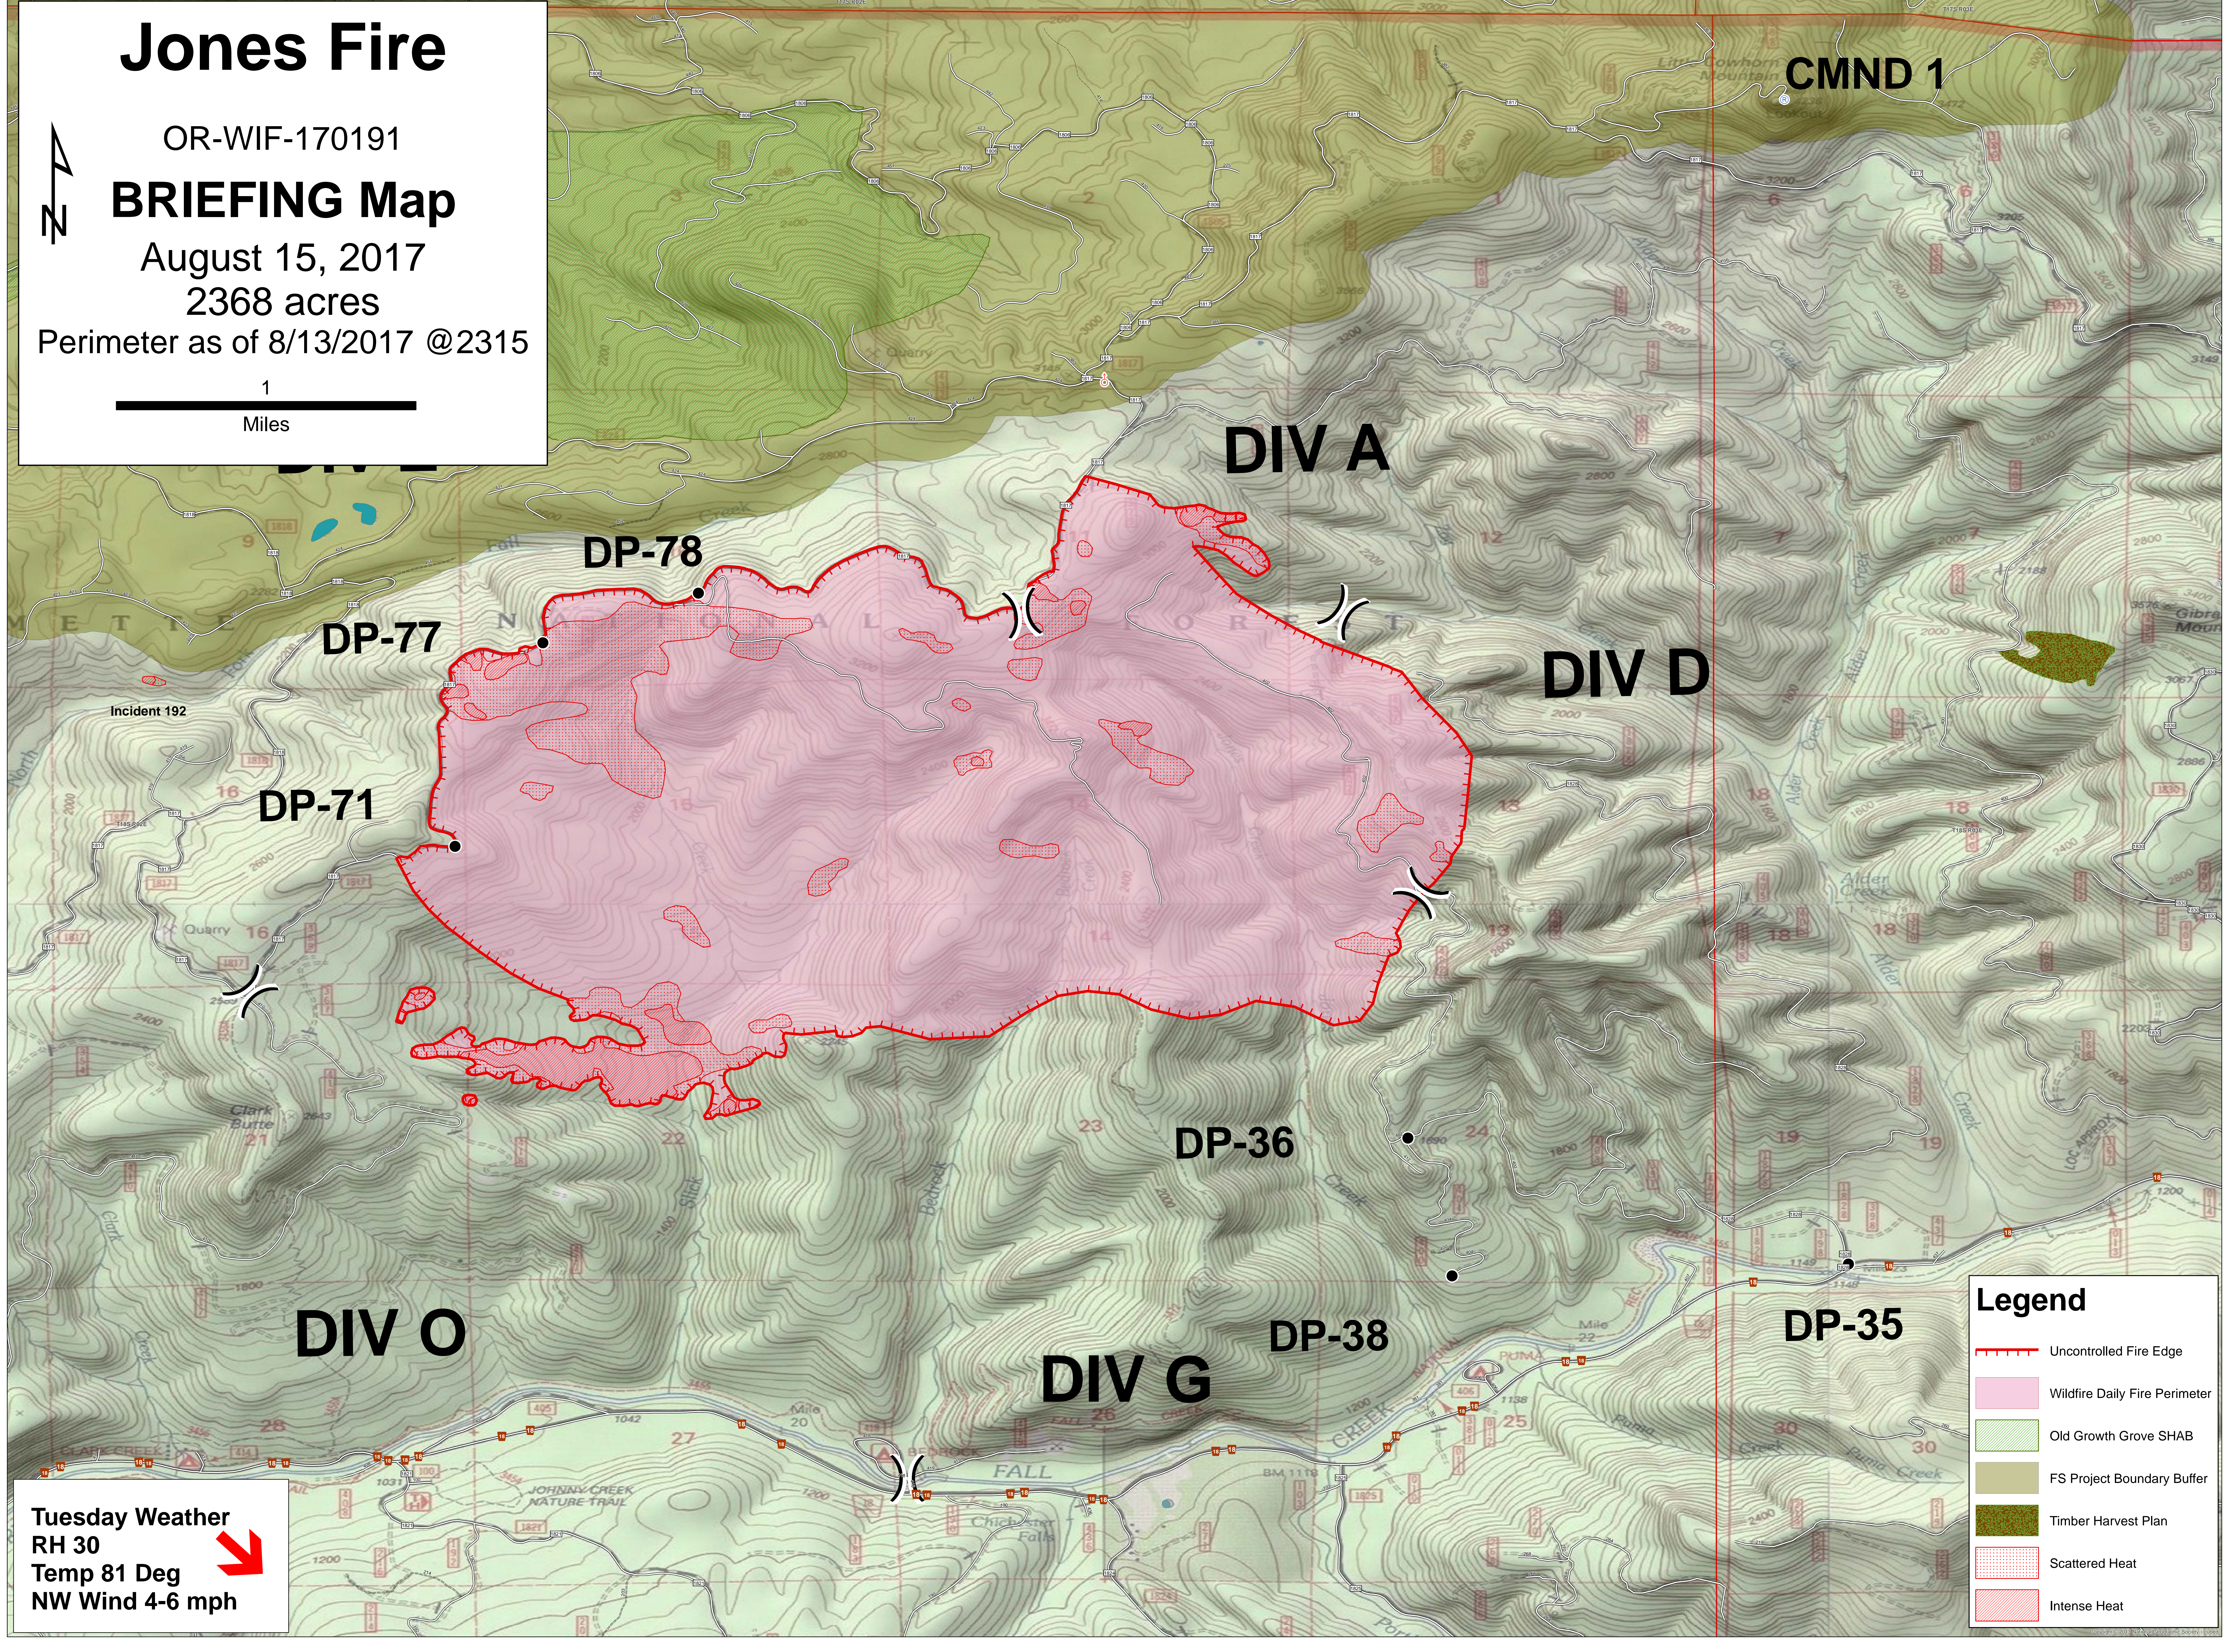

Jones Fire

OR-WIF-170191

BRIEFING Map

August 15, 2017

2368 acres

Perimeter as of 8/13/2017 @2315

Legend

- Uncontrolled Fire Edge
- Wildfire Daily Fire Perimeter
- Old Growth Grove SHAB
- FS Project Boundary Buffer
- Timber Harvest Plan
- Scattered Heat
- Intense Heat

Tuesday Weather
RH 30
Temp 81 Deg
NW Wind 4-6 mph